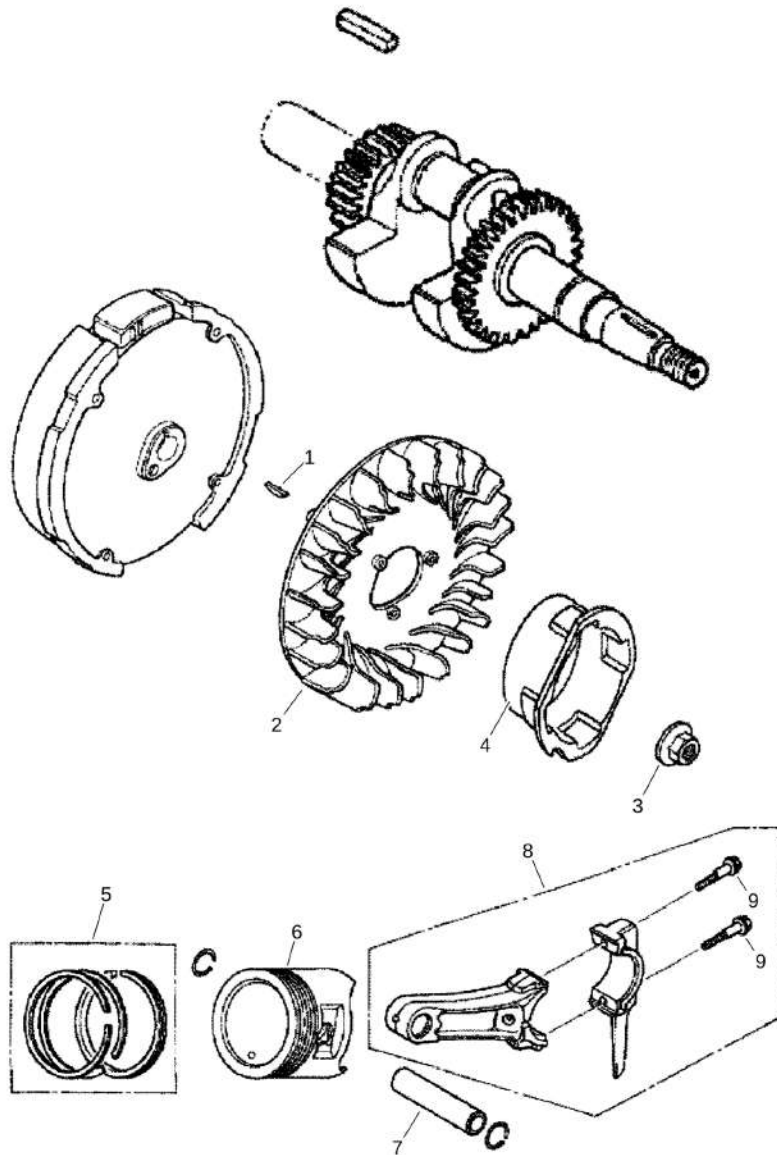

11.19

Refer to Parts Online for the most up to date information. The printed information might be outdated.

Mon Jun 08 16:17:10 UTC 2026

Forward Plate DFP11

Item	Part No.	Qty	Name	SN INFO
1	DL05747191	1	Woodruff key	
2	DL05747228	1	Fan	
3	DL05748622	1	Collar nut	
4	DL05749001	1	Starting pulley	
5	DL05749173	1	Piston ring set	
6	DL05749174	1	Piston	
7	DL05748958	1	Floating wrist pin	
8	DL05749175	1	Crankshaft set	
9	DL05748960	2	Conrod screw	

Refer to Parts Online for the most up to date information. The printed information might be outdated.

Mon Jun 08 16:17:10 UTC 2026