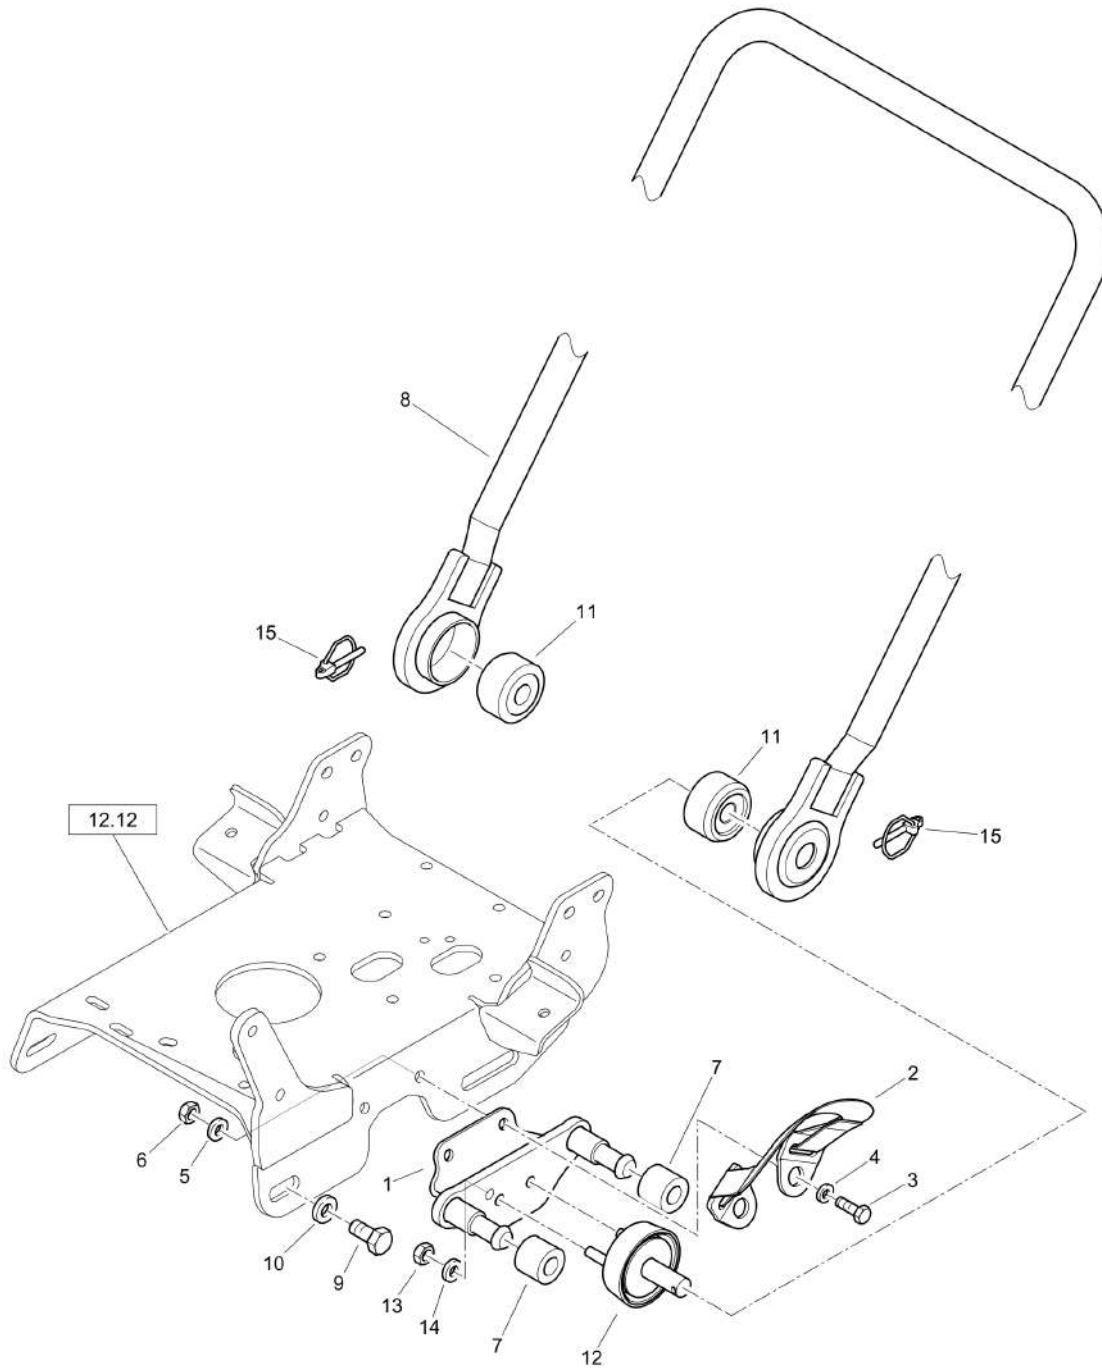

Special Equipment DL23000216_00 L15-Steering handle, Middle

152.04

Refer to Parts Online for the most up to date information. The printed information might be outdated.

Mon Jun 08 16:17:20 UTC 2026

Forward Plate DFP11

Item	Part No.	Qty	Name	SN INFO
1	DL23003484	2	Holder	
2	DL88003146	2	Band, belt	
3	DL07140842	4	Screw	
4	DL08500823	4	Washer	
5	DL08510817	4	Washer	
6	DL08130813	4	Safety nut	
7	DL23060325	4	Buffer	
8	DL23003422	1	Steering handle	
9	DL07141017	4	Screw	
10	DL08501028	4	Washer	
11	DL23003476	2	Bushing	
12	DL23003475	2	Spring element	
13	DL08130813	4	Safety nut	
14	DL08510817	4	Washer	
15	DL05931600	2	Linch pin	
12.12	-		Engine Carrier	

Refer to Parts Online for the most up to date information. The printed information might be outdated.

Mon Jun 08 16:17:20 UTC 2026