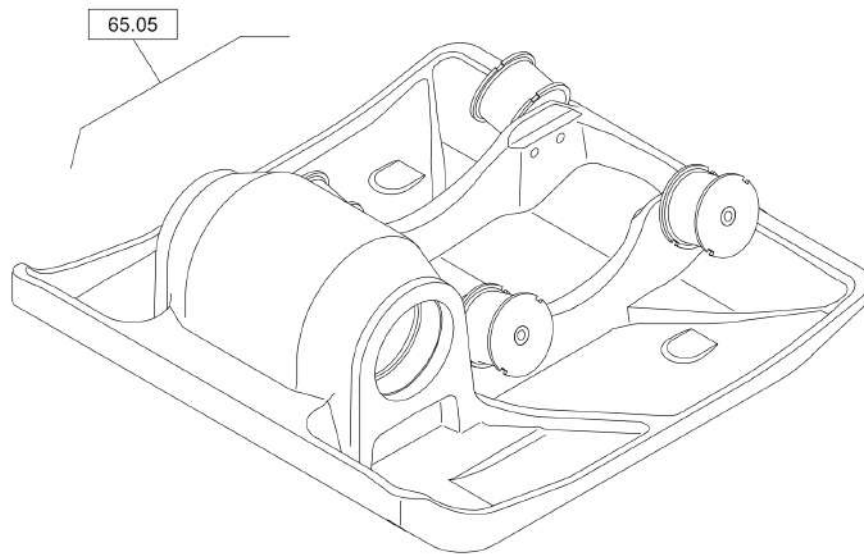

65 Plate DL92400024_00_065_DFP11-32 Plate / Foot

Refer to Parts Online for the most up to date information. The printed information might be outdated.

Mon Jun 08 16:17:16 UTC 2026

Forward Plate DFP11

Item	Part No.	Qty	Name	SN INFO
65.05	DL23020007_01		Base Plate	
65.06	DL23010002_01		Exciter Unit	

Refer to Parts Online for the most up to date information. The printed information might be outdated.

Mon Jun 08 16:17:16 UTC 2026