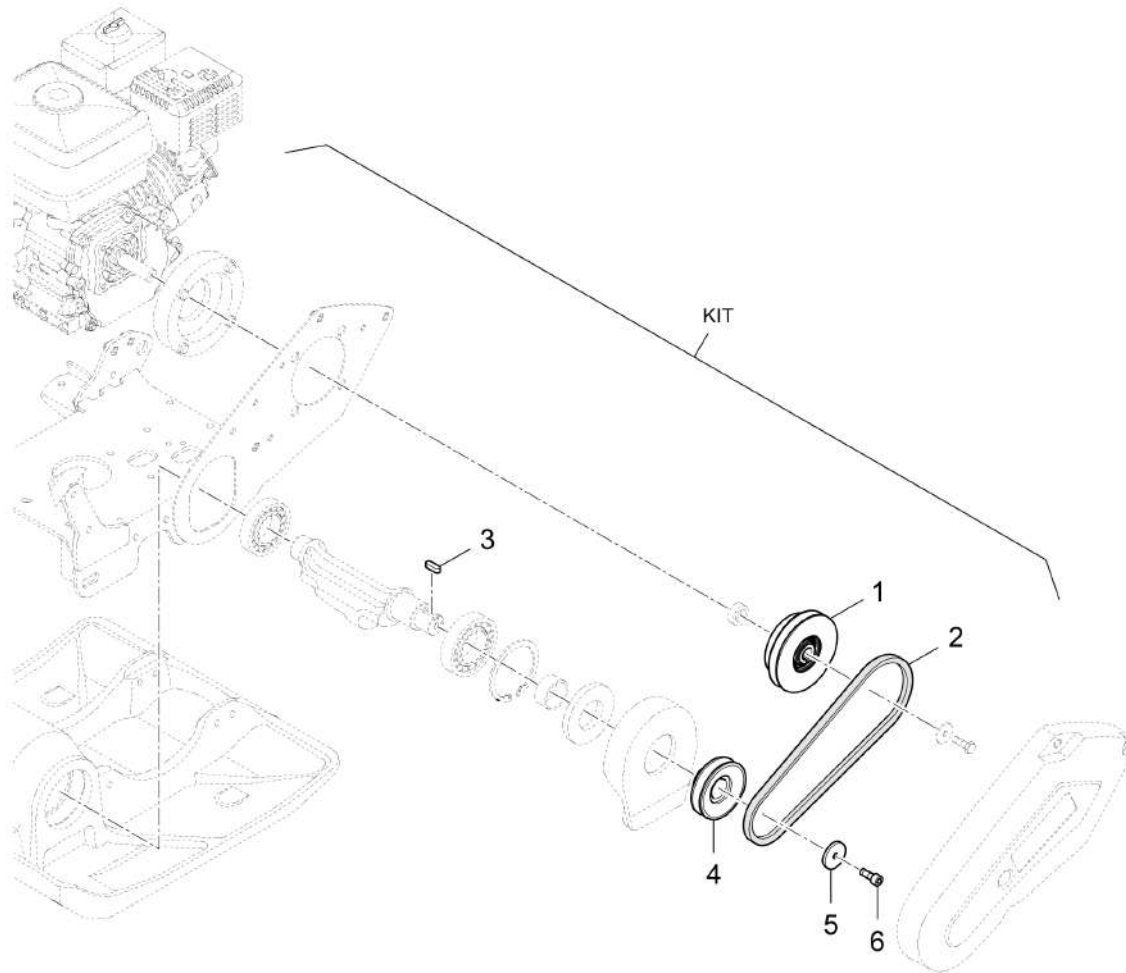

Service, repair and wear part kits 4812216977 Repair kit, transmission

Refer to Parts Online for the most up to date information. The printed information might be outdated.

Mon Jun 08 16:16:54 UTC 2026

Forward Plate DFP11

Item	Part No.	Qty	Name	SN INFO
KIT	4812216977	1	Repair kit, transmission	
1	DL05650122	1	Centrifugal clutch	
2	DL92410581	1	V-belt	
3	DL09181604	1	Fitting key	
4	DL23010140	1	V-belt pulley	
5	DL23010132	1	Washer	
6	DL07230819	1	Screw	

Refer to Parts Online for the most up to date information. The printed information might be outdated.

Mon Jun 08 16:16:54 UTC 2026