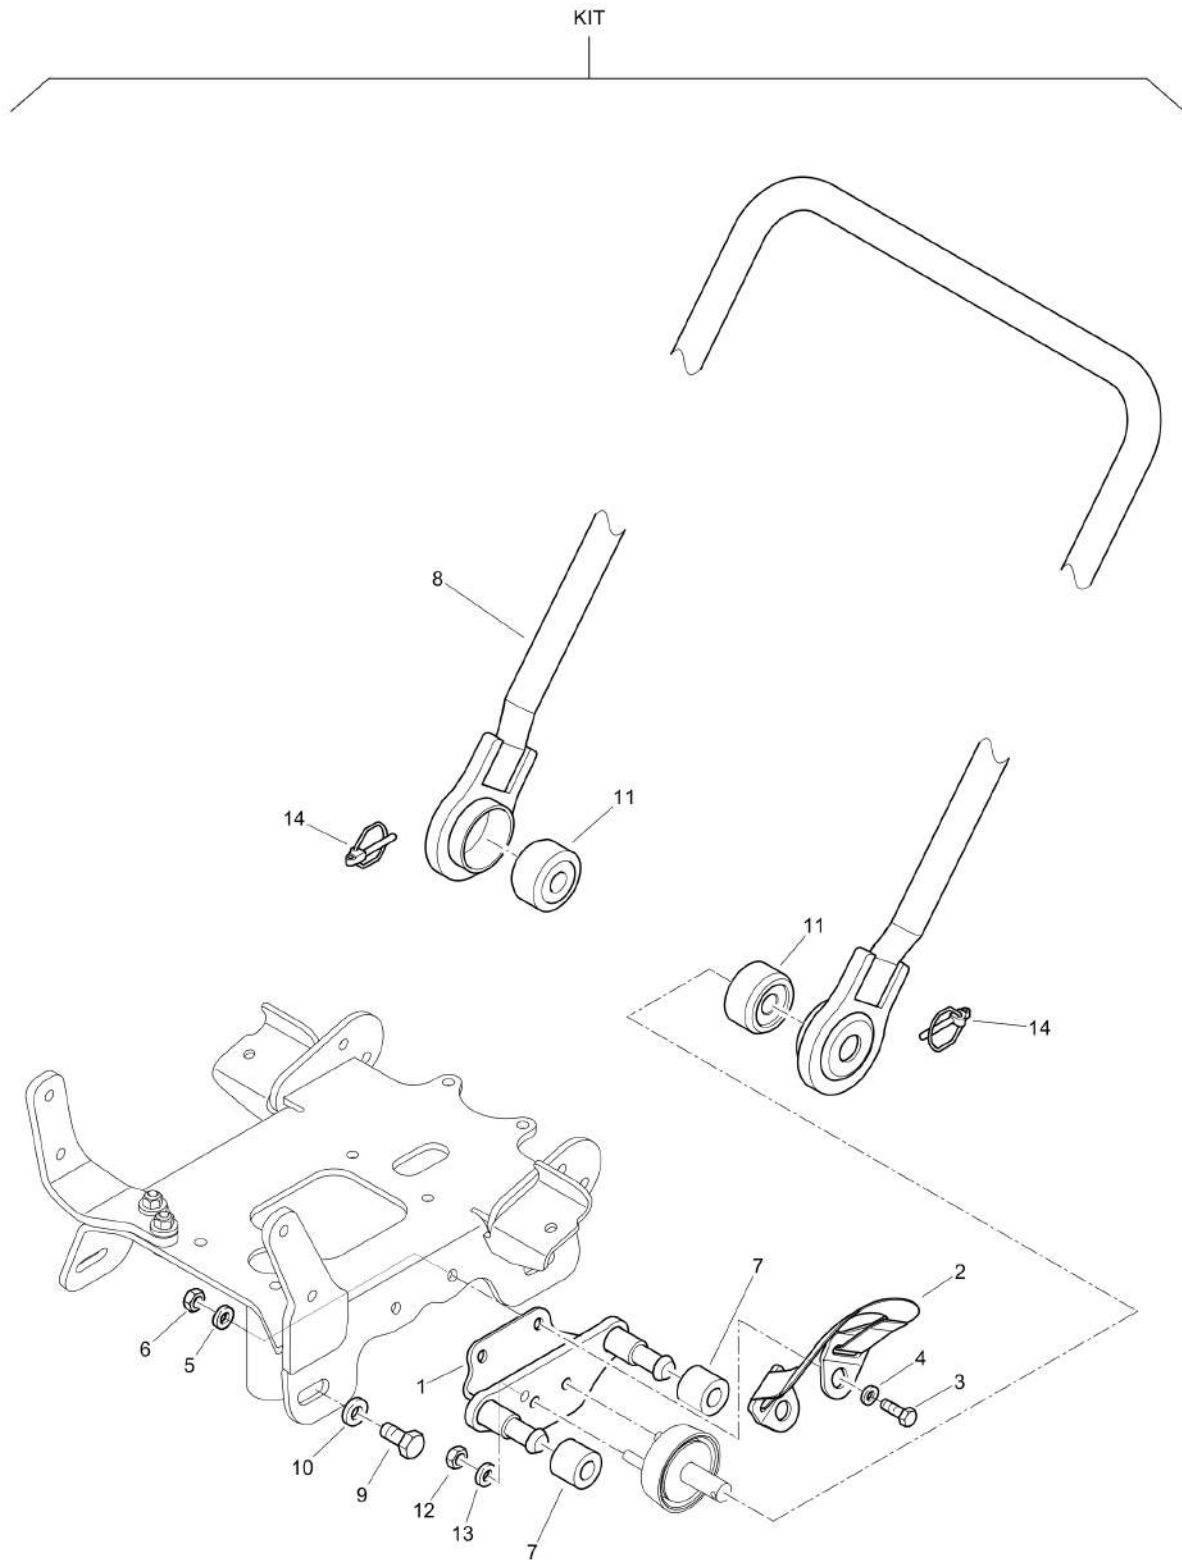

Refer to Parts Online for the most up to date information. The printed information might be outdated.

Mon Jun 08 16:17:01 UTC 2026

Forward Plate DFP11

Item	Part No.	Qty	Name	SN INFO
KIT	DL92401044	1	Steering handle, Middle	
1	DL23003484	2	Holder	
2	DL88003146	2	Band, belt	
3	DL07140842	4	Screw	
4	DL08500823	4	Washer	
5	DL08510817	4	Washer	
6	DL08130813	4	Safety nut	
7	DL23060325	4	Buffer	
8	DL23003422	1	Steering handle	
9	DL07141017	4	Screw	
10	DL08501028	4	Washer	
11	DL23003476	2	Bushing	
12	DL08110813	4	Hexagon nut	
13	DL08510817	4	Washer	
14	DL05931600	2	Linch pin	

Refer to Parts Online for the most up to date information. The printed information might be outdated.

Mon Jun 08 16:17:01 UTC 2026