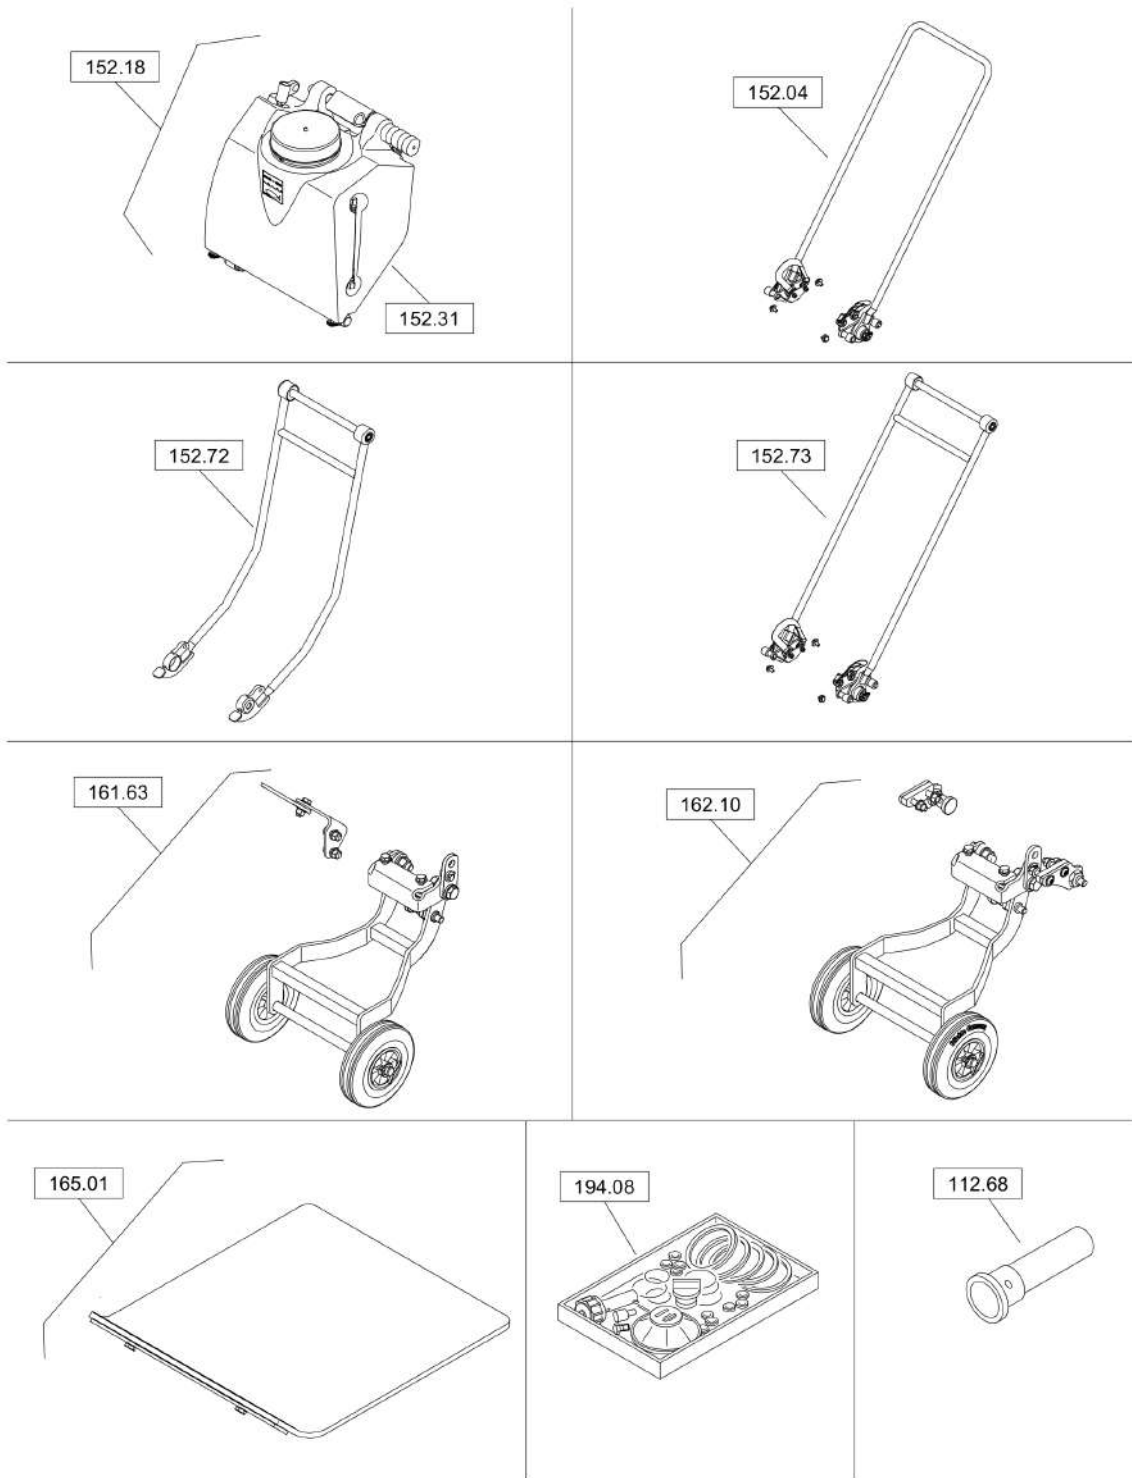

110 Options DL92500026_00_110_DFP11-32 Special Equipment

Refer to Parts Online for the most up to date information. The printed information might be outdated.

Mon Jun 08 16:17:20 UTC 2026

Forward Plate DFP11

Item	Part No.	Qty	Name	SN INFO
152.04	DL23000216_00		L15-Steering handle, Middle	
152.18	DL92400104_01		W1-Water sprinkler system	
152.31	DL23003471_00		Water tank, assembled	
152.72	DL23000214_00		L19-Comfort handle	
152.73	DL23000218_00		L20-Comfort handle,middle	
161.63	DL23000614_01		T90-Transport wheels,mid bow	
162.10	DL23000616_00		T1-Transport wheels	
194.08			Service kit	

Refer to Parts Online for the most up to date information. The printed information might be outdated.

Mon Jun 08 16:17:20 UTC 2026