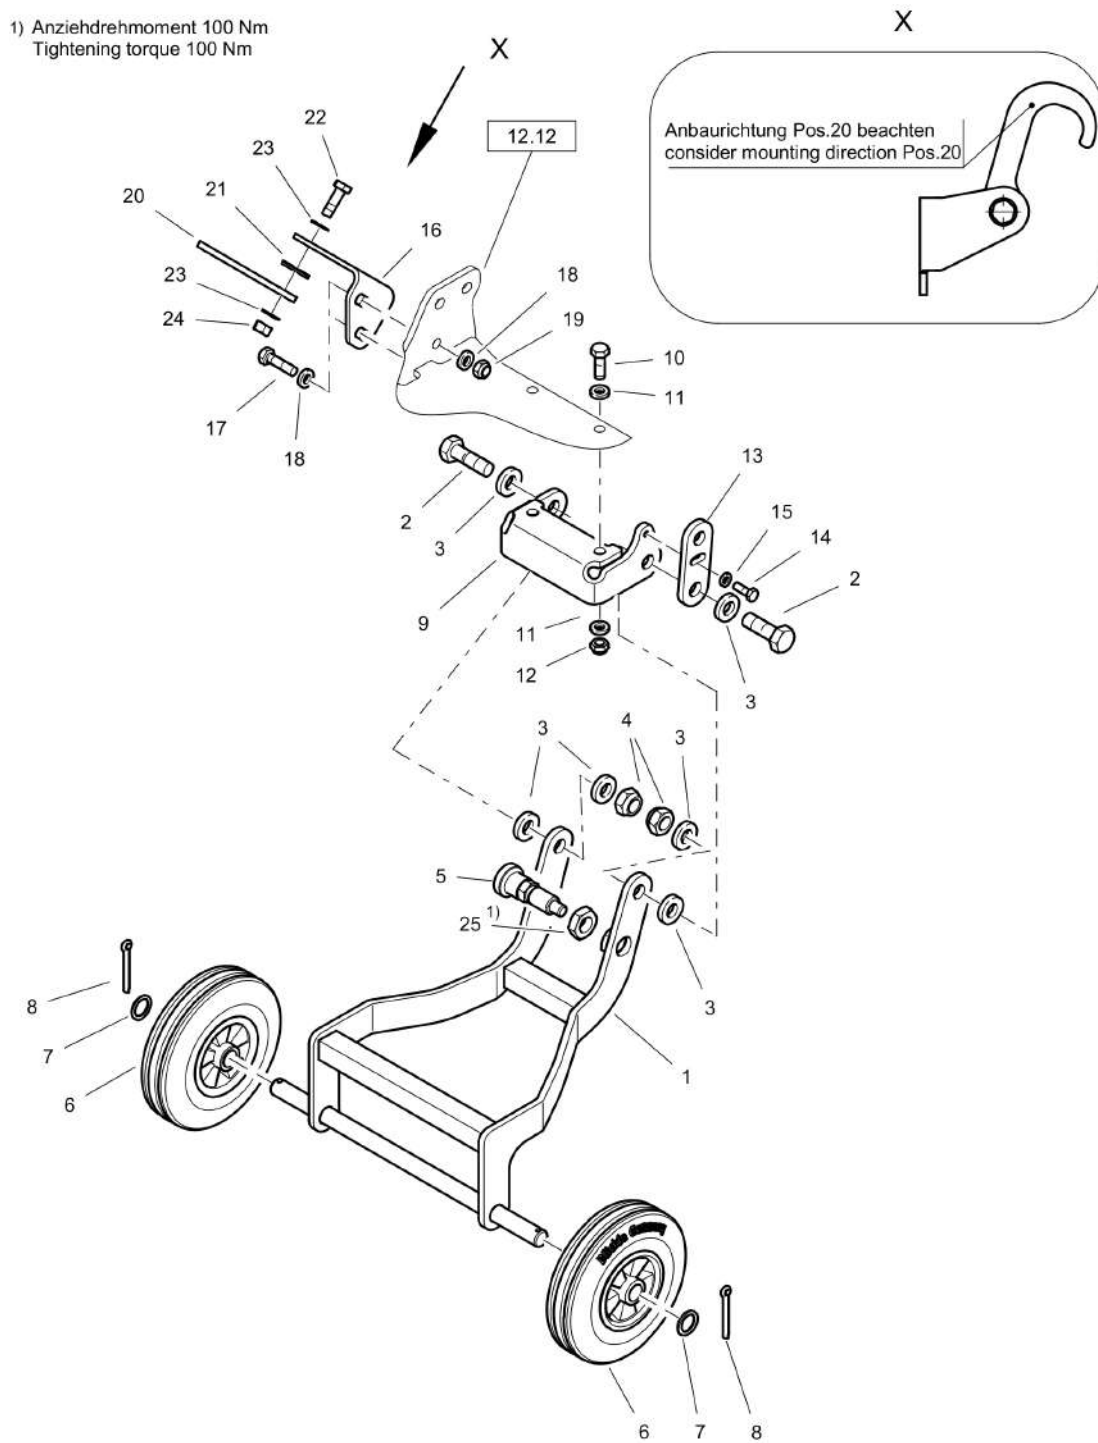

Field kits DL92401005 T90-Transport wheels,mid bow

Refer to Parts Online for the most up to date information. The printed information might be outdated.

Mon Jun 08 16:16:59 UTC 2026

Forward Plate DFP11

Item	Part No.	Qty	Name	SN INFO
.	DL92401005	1	T90-Transport wheels,mid bow	
1	DL23003314	1	Frame	
2	DL07141242	2	Screw	
3	DL08511324	6	Washer	
4	DL08131218	2	Safety nut	
5	DL06422046	1	Control pin	
6	DL06704107	2	Wheel	
7	DL05520315	2	Supporting disc	
8	DL09170407	2	Cotter pin	
9	DL23003248	1	Holder	
10	DL07140834	2	Screw	
11	DL08510817	4	Washer	
12	DL08130813	2	Safety nut	
13	DL23003354	1	Detent	
14	DL07140626	1	Screw	
15	DL08590617	1	Washer	
16	DL23003460	1	Holder	
17	DL07140834	2	Screw	
18	DL08510817	4	Washer	
19	DL08130813	2	Safety nut	
20	DL23003455	1	Hook	
21	DL68050213	1	Washer	
22	DL07140834	1	Screw	
23	DL09290169	2	Belleville spring	
24	DL08130813	1	Safety nut	
25	DL08141615	1	Hexagon nut	
12.12	-		Engine Carrier	

Refer to Parts Online for the most up to date information. The printed information might be outdated.

Mon Jun 08 16:16:59 UTC 2026