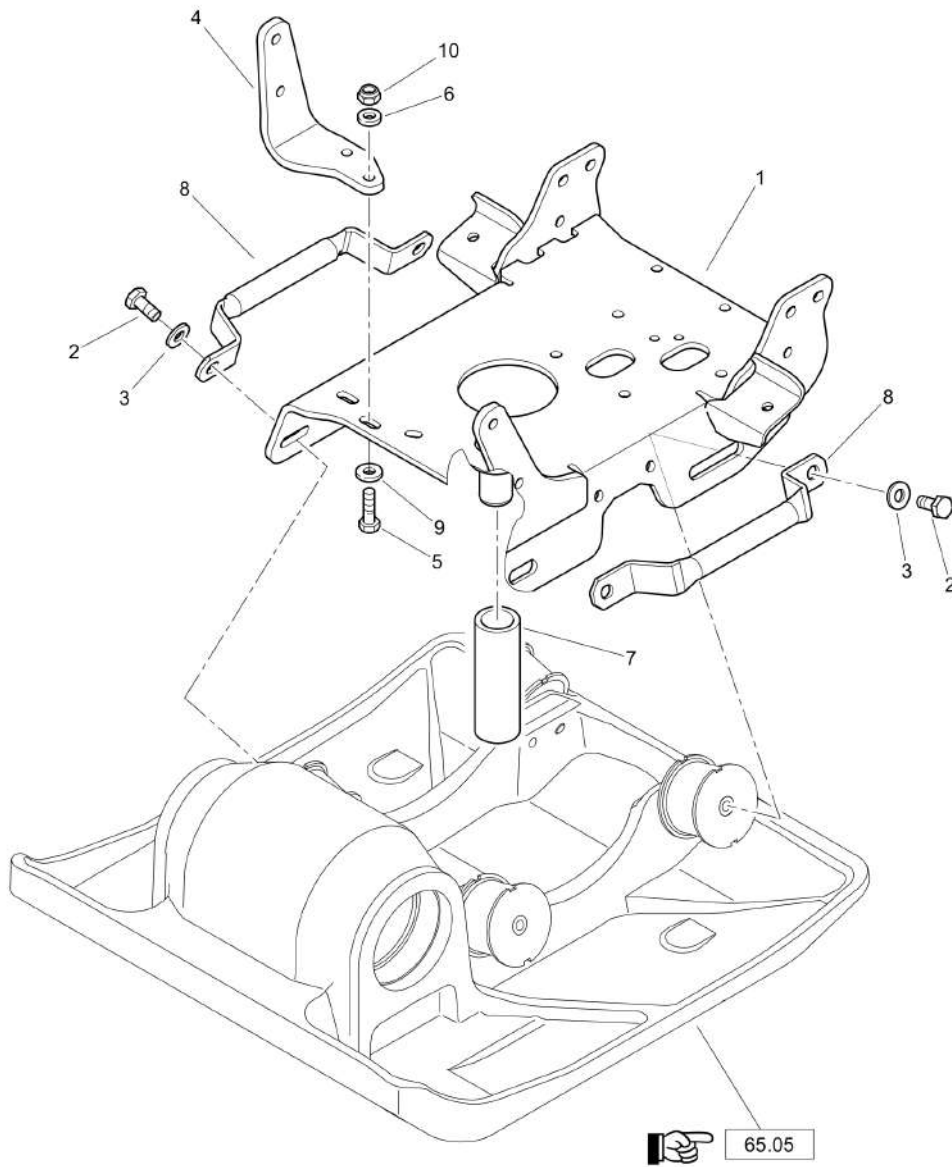

12.12

Refer to Parts Online for the most up to date information. The printed information might be outdated.

Mon Jun 08 16:17:13 UTC 2026

Forward Plate DFP11

Item	Part No.	Qty	Name	SN INFO
1	DL23030223	1	Engine carrier	
2	DL07141020	4	Screw	
3	DL08752106	4	Spring washer	
4	DL23030173	1	Holder	
5	DL07140842	2	Screw	
6	DL08510817	2	Washer	
7	DL23030205	1	Stop	DFP11 - from 101924241001 to 101924241036
7	DL23030229	1	Stop	DFP11 - from 101924241037 ff.
8	DL23030176	2	Carrying handle	
9	DL08590820	2	Washer	
10	DL08130813	2	Safety nut	
65.05	-		Base Plate	

Refer to Parts Online for the most up to date information. The printed information might be outdated.

Mon Jun 08 16:17:13 UTC 2026