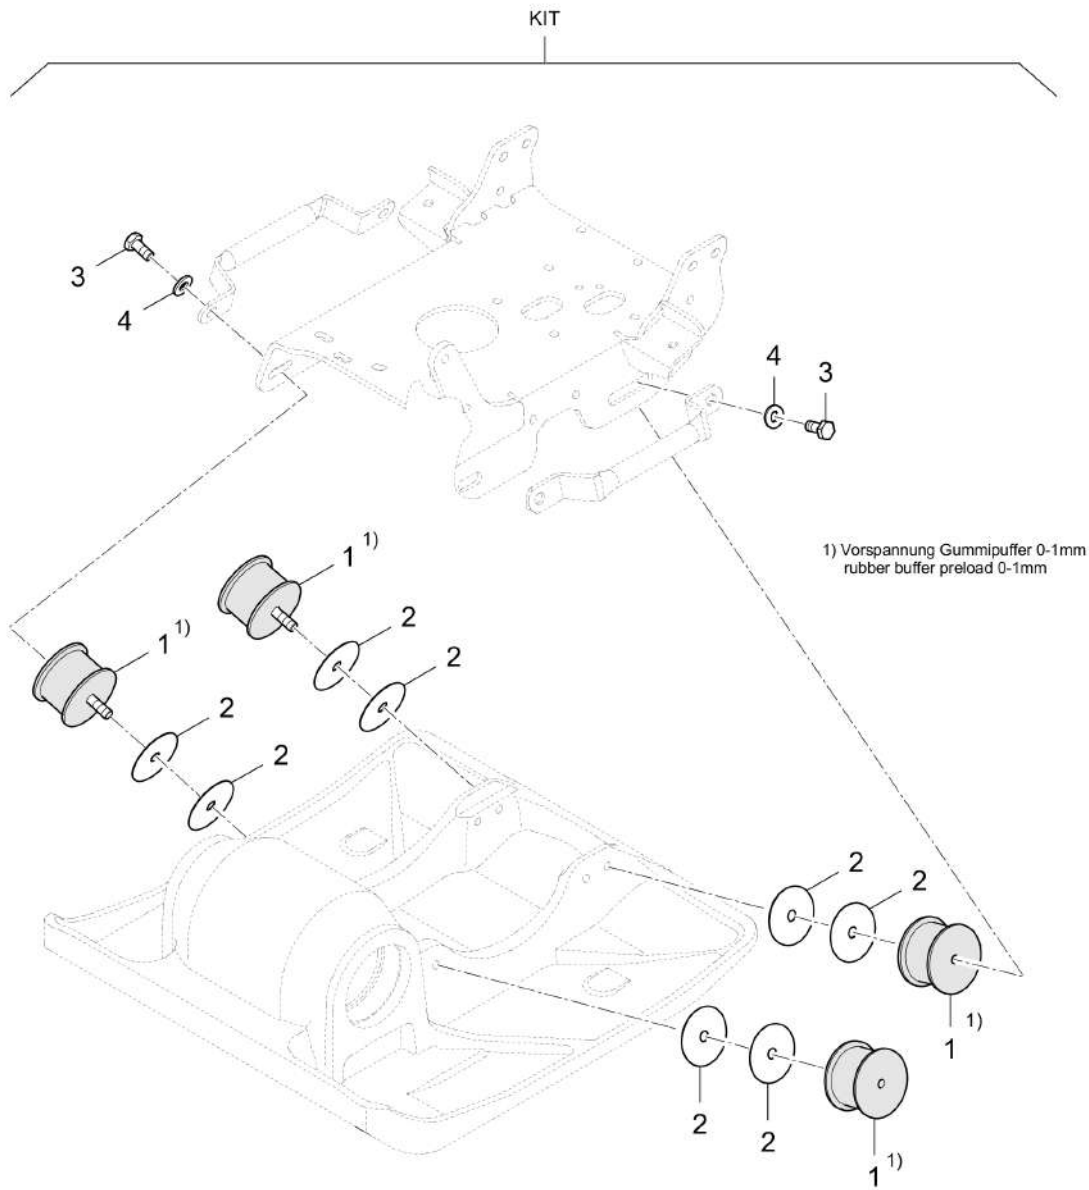

Service, repair and wear part kits 4812216973 Repair kit, shock-absorber

Refer to Parts Online for the most up to date information. The printed information might be outdated.

Mon Jun 08 16:16:53 UTC 2026

Forward Plate DFP11

Item	Part No.	Qty	Name	SN INFO
KIT	4812216973	1	Repair kit, shock-absorber	
1	DL06126912	4	Rubber buffer	
2	DL23020117	8	Shim	
3	DL07141020	4	Screw	
4	DL08752106	4	Spring washer	

Refer to Parts Online for the most up to date information. The printed information might be outdated.

Mon Jun 08 16:16:53 UTC 2026