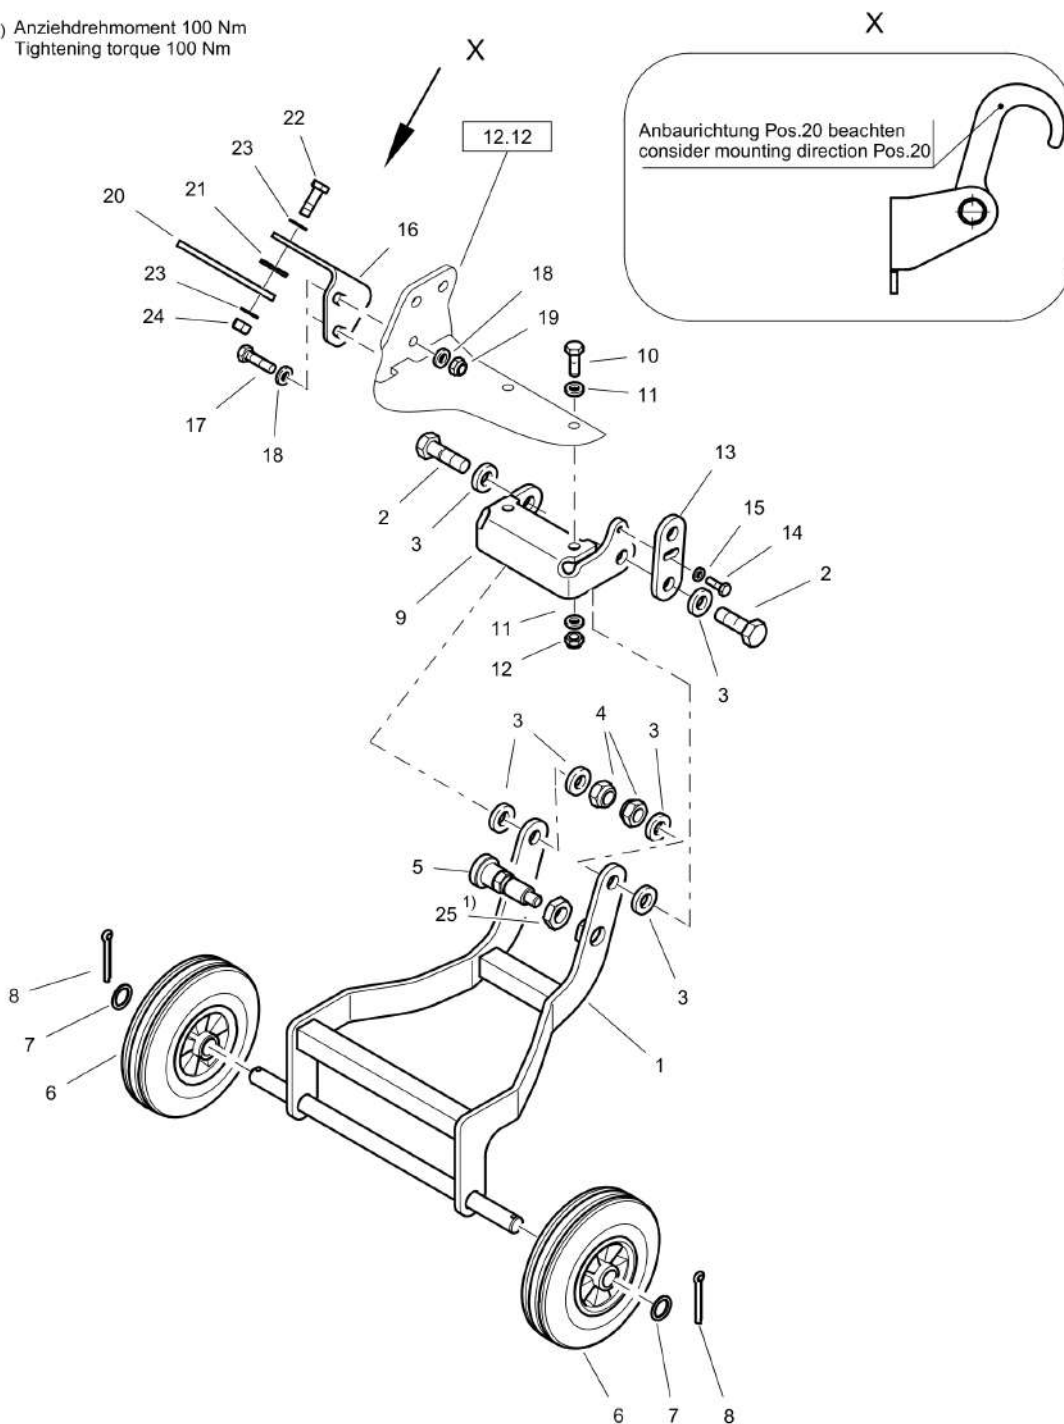

Special Equipment DL23000614_01 T90-Transport wheels,mid bow

1) Anziehdrehmoment 100 Nm
Tightening torque 100 Nm

161.63

Refer to Parts Online for the most up to date information. The printed information might be outdated.

Mon Jun 08 16:17:23 UTC 2026

Forward Plate DFP11

Item	Part No.	Qty	Name	SN INFO
1	DL23003314	1	Frame	
2	DL07141242	2	Screw	
3	DL08511324	6	Washer	
4	DL08131218	2	Safety nut	
5	DL06422046	1	Control pin	
6	DL06704107	2	Wheel	
7	DL05520315	2	Supporting disc	
8	DL09170407	2	Cotter pin	
9	DL23003248	1	Holder	
10	DL07140834	2	Screw	
11	DL08510817	4	Washer	
12	DL08130813	2	Safety nut	
13	DL23003354	1	Detent	
14	DL07140626	1	Screw	
15	DL08590617	1	Washer	
16	DL23003460	1	Holder	
17	DL07140834	2	Screw	
18	DL08510817	4	Washer	
19	DL08130813	2	Safety nut	
20	DL23003455	1	Hook	
21	DL68050213	1	Washer	
22	DL07140834	1	Screw	
23	DL09290169	2	Belleville spring	
24	DL08130813	1	Safety nut	
25	DL08141615	1	Hexagon nut	
12.12	-		Engine Carrier	

Refer to Parts Online for the most up to date information. The printed information might be outdated.

Mon Jun 08 16:17:23 UTC 2026