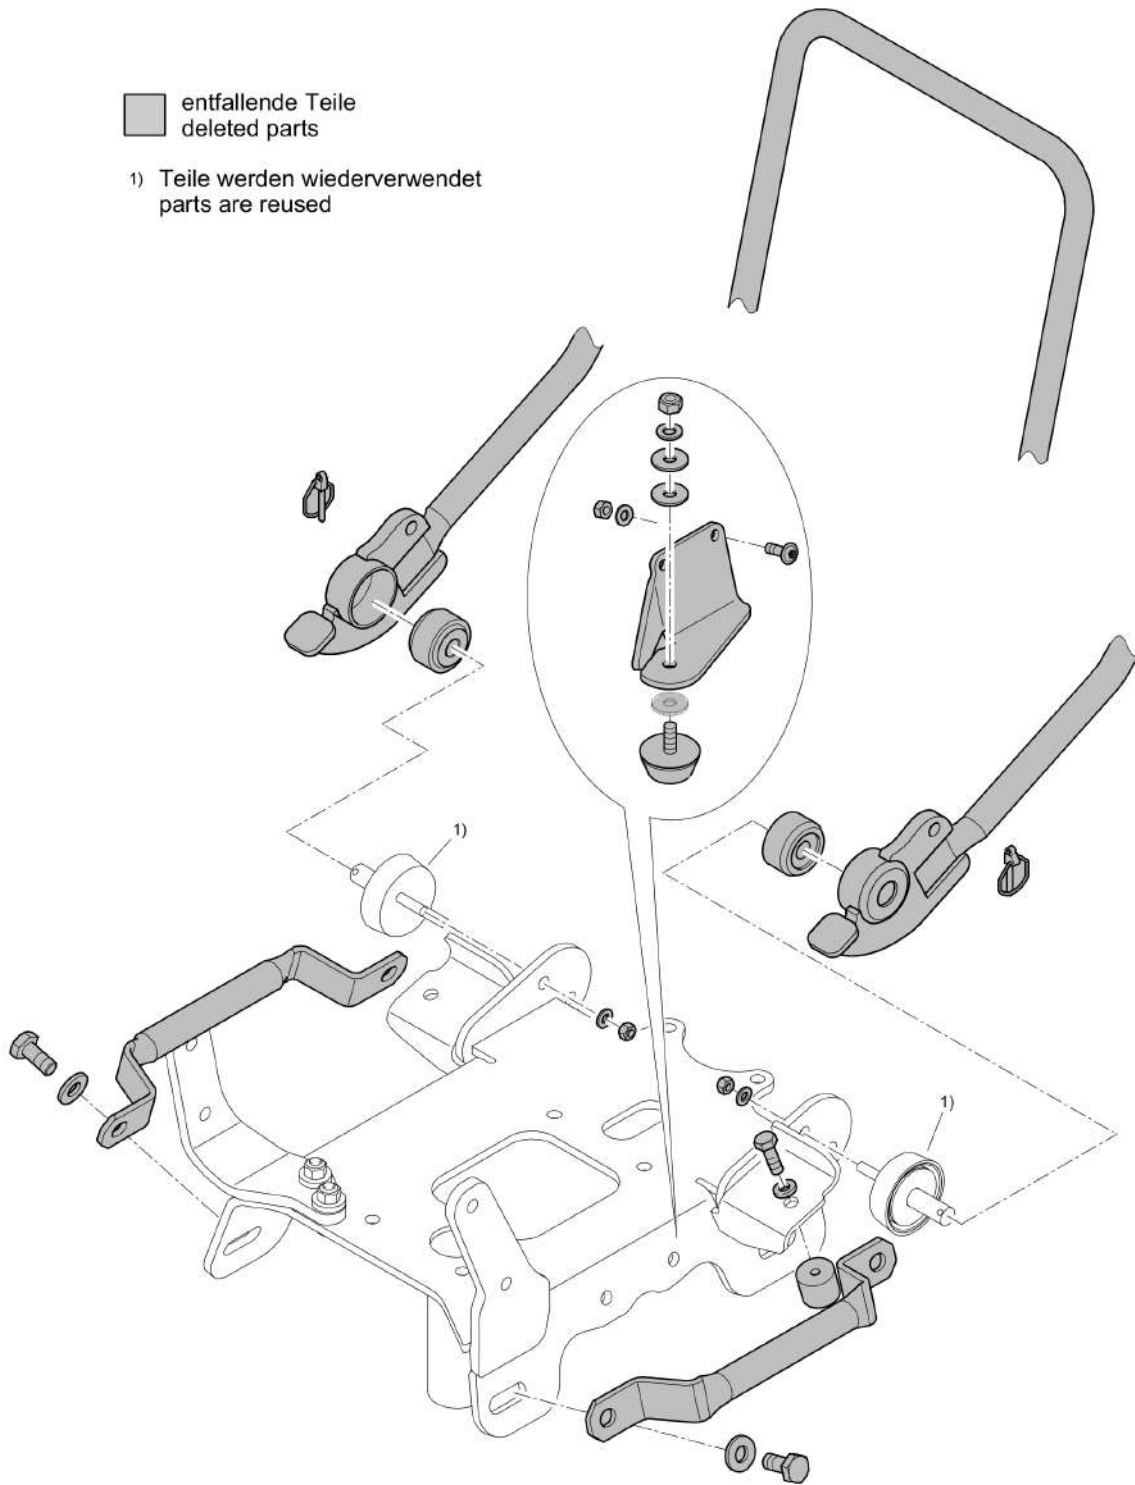

Forward Plate DFP11

Item	Part No.	Qty	Name	SN INFO
KIT	DL92401044	1	Steering handle, Middle	
1	DL23003484	2	Holder	
2	DL88003146	2	Band, belt	
3	DL07140842	4	Screw	
4	DL08500823	4	Washer	
5	DL08510817	4	Washer	
6	DL08130813	4	Safety nut	
7	DL23060325	4	Buffer	
8	DL23003422	1	Steering handle	
9	DL07141017	4	Screw	
10	DL08501028	4	Washer	
11	DL23003476	2	Bushing	
12	DL08110813	4	Hexagon nut	
13	DL08510817	4	Washer	
14	DL05931600	2	Linch pin	

Refer to Parts Online for the most up to date information. The printed information might be outdated.

Mon Jun 08 16:17:01 UTC 2026

Field kits DL92401045_00 L20-Comfort handle,middle

Refer to Parts Online for the most up to date information. The printed information might be outdated.

Mon Jun 08 16:17:02 UTC 2026