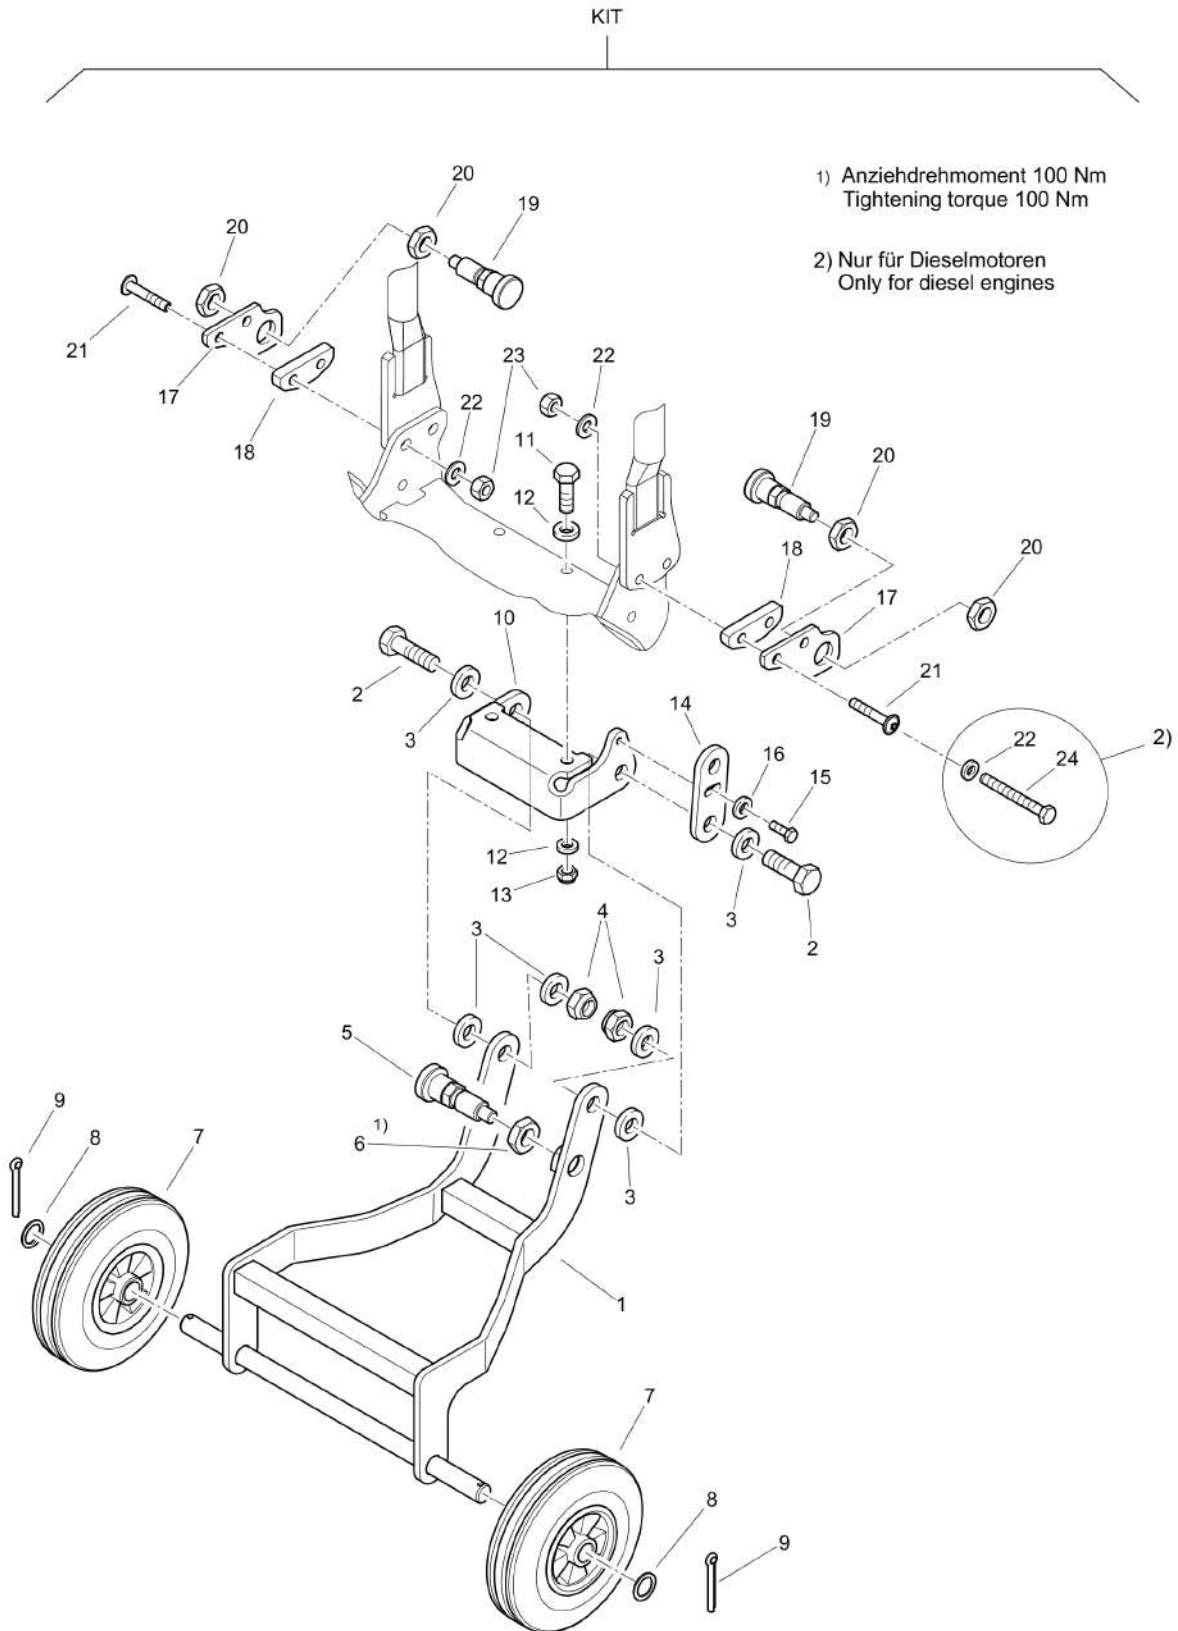

Refer to Parts Online for the most up to date information. The printed information might be outdated.

Mon Jun 08 16:17:00 UTC 2026

Forward Plate DFP11

Item	Part No.	Qty	Name	SN INFO
KIT	DL92401040		T1-Transport wheels	
1	DL23003314	1	Frame	
2	DL07141242	2	Screw	
3	DL08511324	6	Washer	
4	DL08131218	2	Safety nut	
5	DL06422046	1	Control pin	
6	DL08141615	1	Hexagon nut	
7	DL06704107	2	Wheel	
8	DL05520315	2	Supporting disc	
9	DL09170407	2	Cotter pin	
10	DL23003248	1	Holder	
11	DL07140834	2	Screw	
12	DL08510817	4	Washer	
13	DL08130813	2	Safety nut	
14	DL23003354	1	Detent	
15	DL07140626	1	Screw	
16	DL08590617	1	Washer	
17	DL23003479	2	Plate	
18	DL23003480	2	Plate	
19	DL06422046	2	Control pin	
20	DL08141615	4	Hexagon nut	
21	DL07210820	4	Screw	
22	DL08510817	5	Washer	
23	DL08130813	4	Safety nut	
24	DL07140899	1	Screw	

Refer to Parts Online for the most up to date information. The printed information might be outdated.

Mon Jun 08 16:17:00 UTC 2026