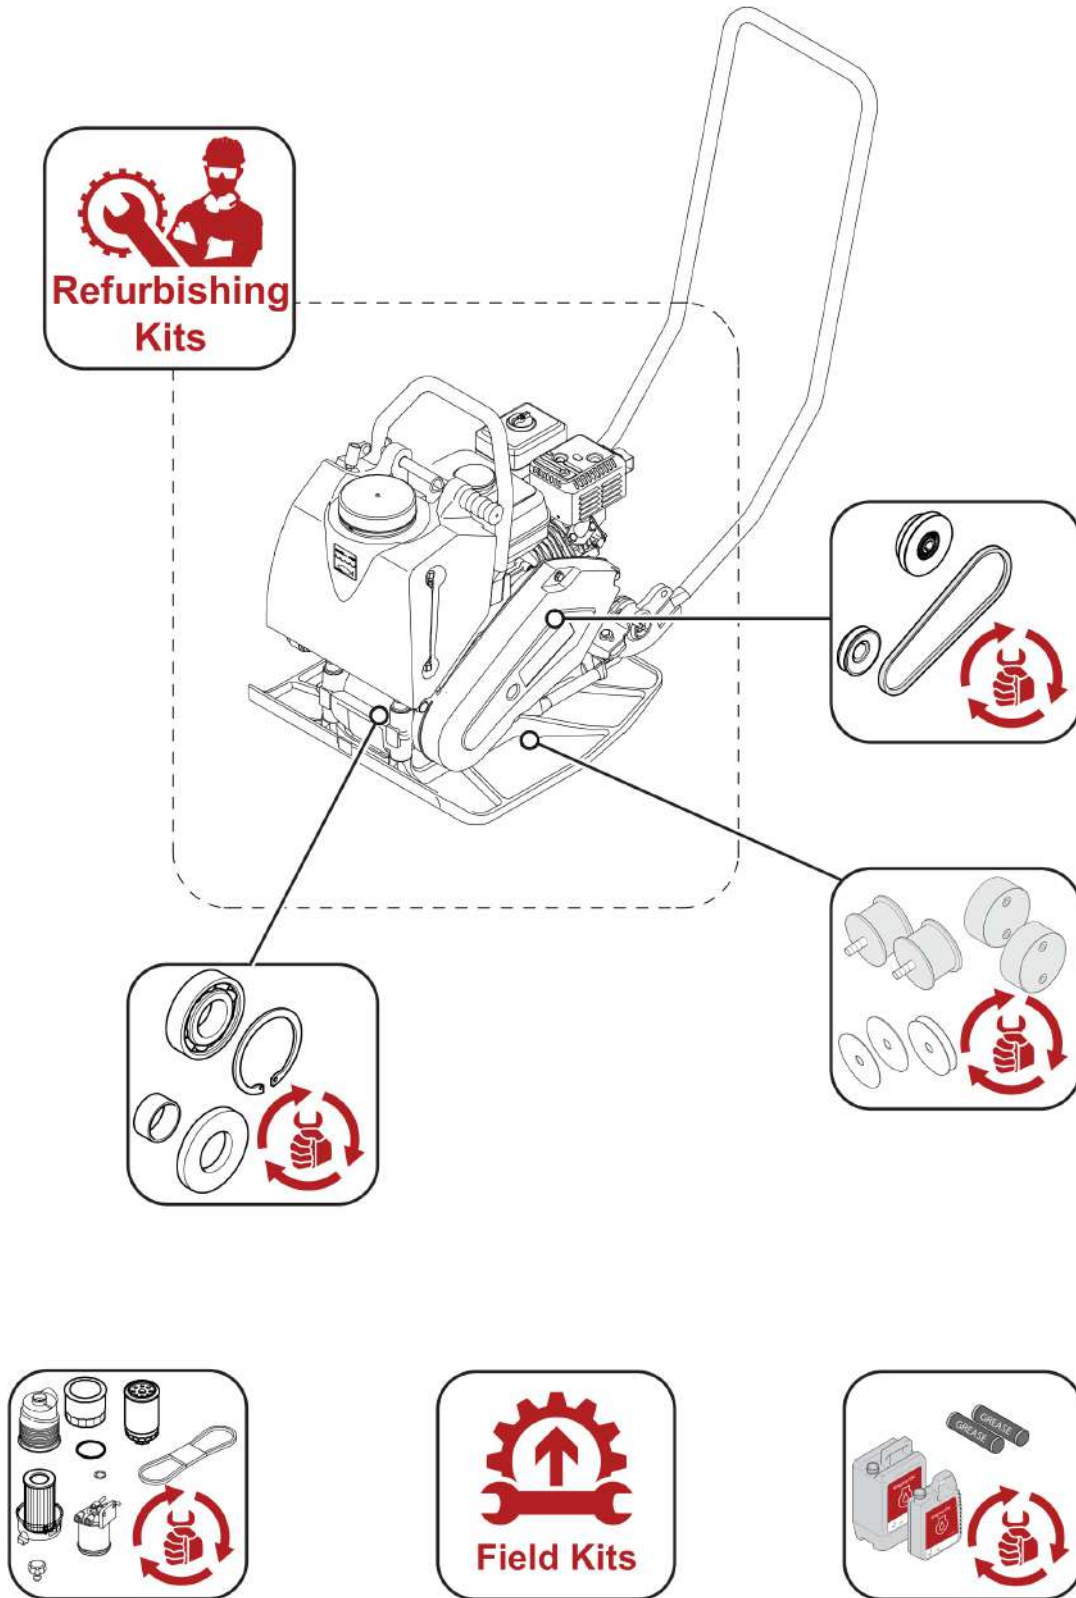

Service, repair and wear part kits Kits-DL92500032 Service, repair and wear part kits

Refer to Parts Online for the most up to date information. The printed information might be outdated.

Mon Jun 08 16:16:53 UTC 2026

Forward Plate DFP11

Item	Part No.	Qty	Name	SN INFO
1	Service, repair and wear part kits		Service, repair and wear part kits	
1.1	4812216973	1	Repair kit, shock-absorber	
1.2	4812216977	1	Repair kit, transmission	
1.3	4812216981	1	Repair kit, exciter unit	
1.4	DL92492424	1	Service kit	
2	Refurbishing kit		Refurbishing kit	
2.1	4812064104	1	Refurbishing kit - covering	
2.2	4812064106	1	Refurbishing kit - decals	
2.3	-		Color Dynapac-Light	
3	Field kit		Field kits	
3.1	DL92401001	1	X5-Synthetic plate	
3.2	DL92401003	1	W1-Water sprinkler system	
3.3	DL92401005	1	T90-Transport wheels,mid bow	
3.4	DL92401040	1	T1-Transport wheels	
3.5	DL92401044	1	Steering handle, Middle	
3.6	DL92401045	1	L20-Comfort handle,middle	
4	PNNA		Lubricants and operating substances	

Refer to Parts Online for the most up to date information. The printed information might be outdated.

Mon Jun 08 16:16:53 UTC 2026