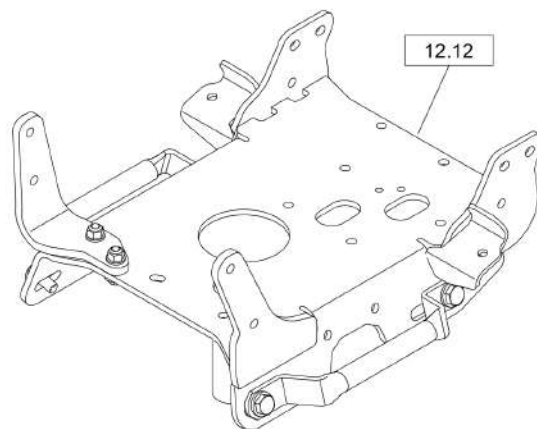

10 Engine DL92400024_00_010_DFP11-32 Engine / Fitting Parts

Refer to Parts Online for the most up to date information. The printed information might be outdated.

Mon Jun 08 16:17:04 UTC 2026

Forward Plate DFP11

Item	Part No.	Qty	Name	SN INFO
11.00			Engine Parts List	
11.01	DLMOT023496_00		Crankcase	
11.02	DLMOT023497_00		Front Cover	
11.08	DLMOT023498_00		Cylinder Head	
11.21	DLMOT023499_00		Fuel Tank	
11.22	DLMOT023500_00		Dry Air Filter	
11.25	DLMOT023501_00		Throttle Control	
11.26	DLMOT023502_00		Silencer	
11.29	DLMOT023503_00		Cooling Blower	
11.31	DLMOT023504_00		Recoil Starter	
11.44	DLMOT023505_00		Covering	
11.46	DLMOT023506_00		Contact Breaker/Ign.Coil	
11.53	DLMOT023507_00		Carburetor	
12.12			Engine Carrier	
12.13	DL92410838_00		Engine	
19.07			Centrifugal Clutch	

Refer to Parts Online for the most up to date information. The printed information might be outdated.

Mon Jun 08 16:17:04 UTC 2026