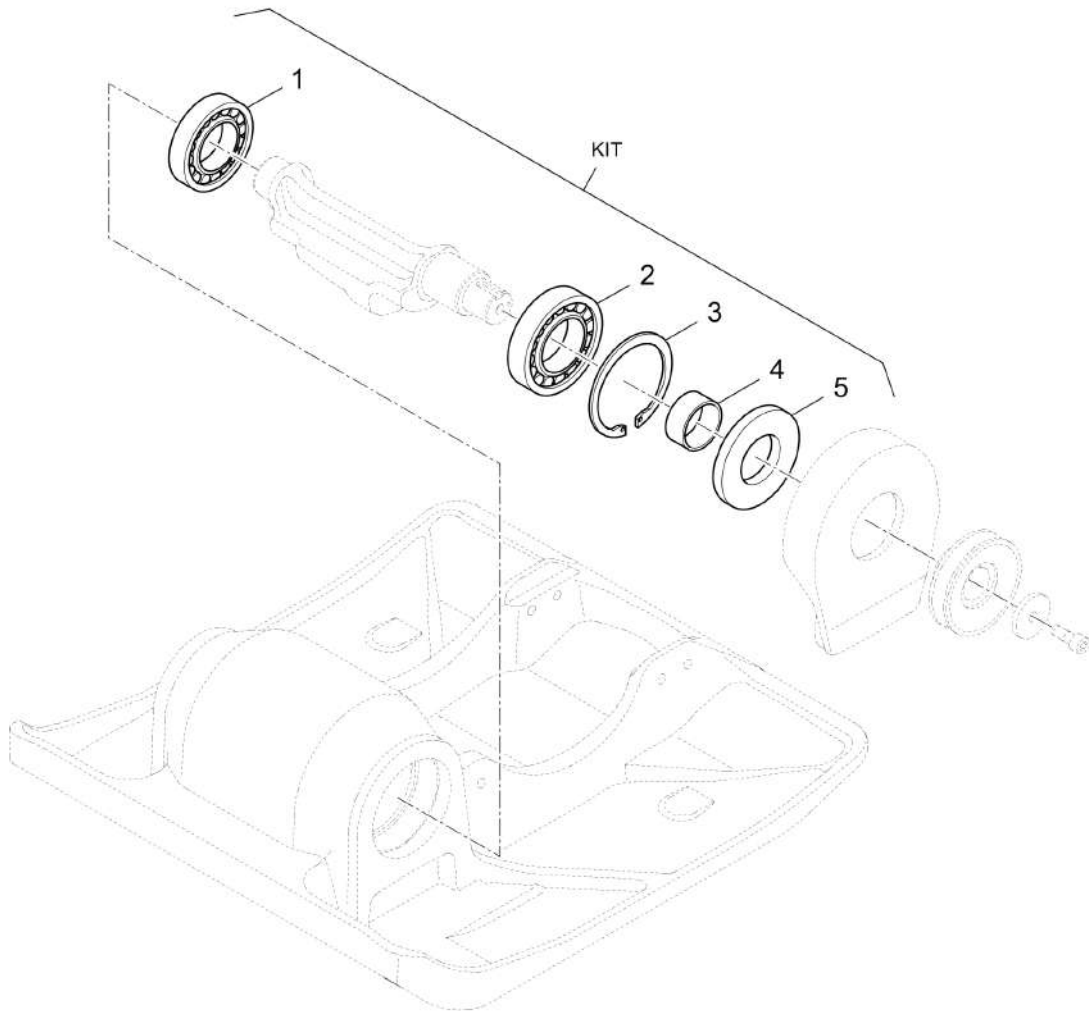

Service, repair and wear part kits 4812216981 Repair kit, exciter unit

Forward Plate DFP11

Item	Part No.	Qty	Name	SN INFO
KIT	4812216981	1	Repair kit, exciter unit	
1	DL05224252	1	Cylinder roller bearing	
2	DL05224260	1	Cylinder roller bearing	
3	DL09224400	1	Circlip,internal	
4	DL05428122	1	Inner ring	
5	DL09312808	1	Radial seal	

Refer to Parts Online for the most up to date information. The printed information might be outdated.

Mon Jun 08 16:16:55 UTC 2026