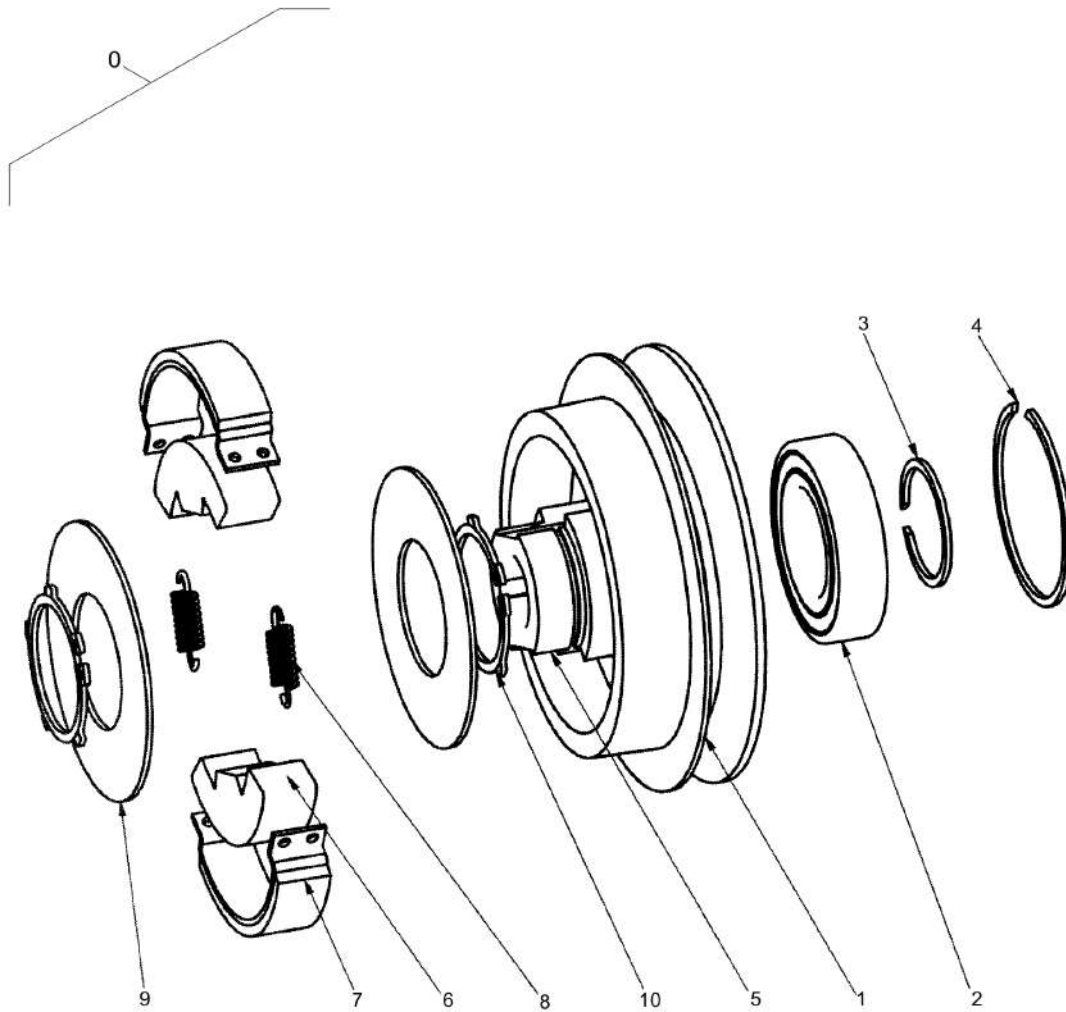

19.07

Refer to Parts Online for the most up to date information. The printed information might be outdated.

Mon Jun 08 16:17:14 UTC 2026

Forward Plate DFP11

Item	Part No.	Qty	Name	SN INFO
0	DL05650122	1	Centrifugal clutch	
1	DL05660548	1	Belt pulley	
2	DL05113306	1	Ball bearing,grooved	
3	DL05660215	1	Spring ring	
4	DL05660777	1	Circlip	
5	DL05660459	1	Hub	
6	DL05660214	2	Centrifugal weight	
7	DL05660174	2	Support with lining	
8	DL05660366	4	Tension spring	
9	DL05660134	2	Cover disc	
10	DL05660807	2	Circlip,external	

Refer to Parts Online for the most up to date information. The printed information might be outdated.

Mon Jun 08 16:17:14 UTC 2026