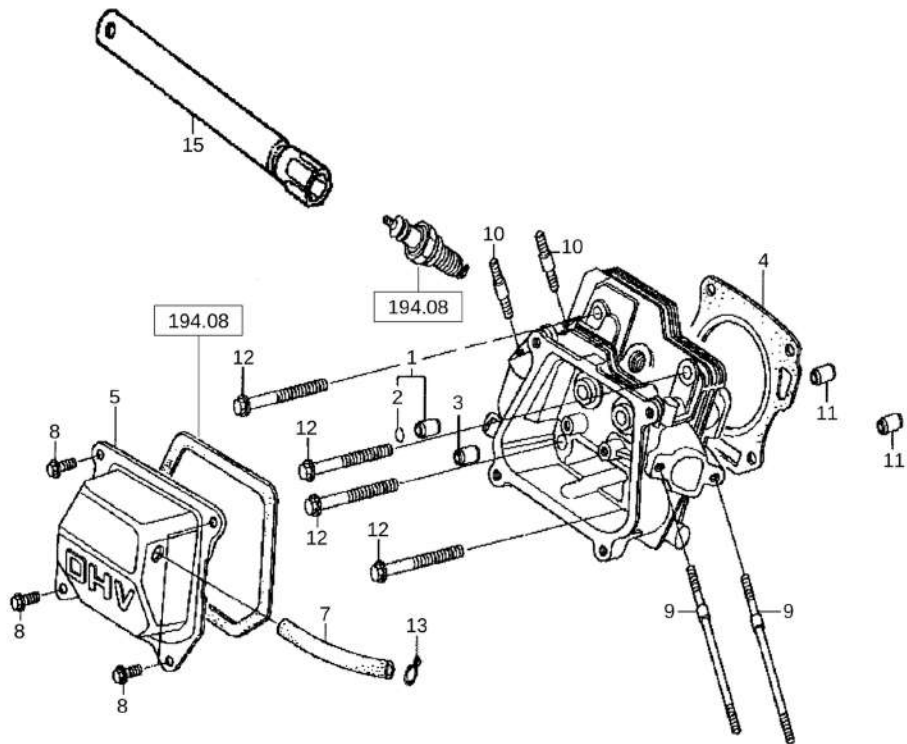

11.08

Refer to Parts Online for the most up to date information. The printed information might be outdated.

Mon Jun 08 16:17:06 UTC 2026

Forward Plate DFP11

Item	Part No.	Qty	Name	SN INFO
1	DL05747212	1	Valve guide	
2	DL05747368	1	Circlip	
3	DL05747211	1	Valve guide	
4	DL05748941	1	Cylinder head gasket	
5	DL05749013	1	Cylinder head cover	
7	DL05747369	1	Ventilation pipe	
8	DL05747322	4	Screw	
9	DL05747356	2	Stud	
10	DL05747370	2	Stud	
11	DL05747371	2	Dowel pin	
12	DL05748639	4	Screw	
13	DL05748558	2	Hose clip	
15	DL05748608	1	Spark plug spanner	

Refer to Parts Online for the most up to date information. The printed information might be outdated.

Mon Jun 08 16:17:06 UTC 2026