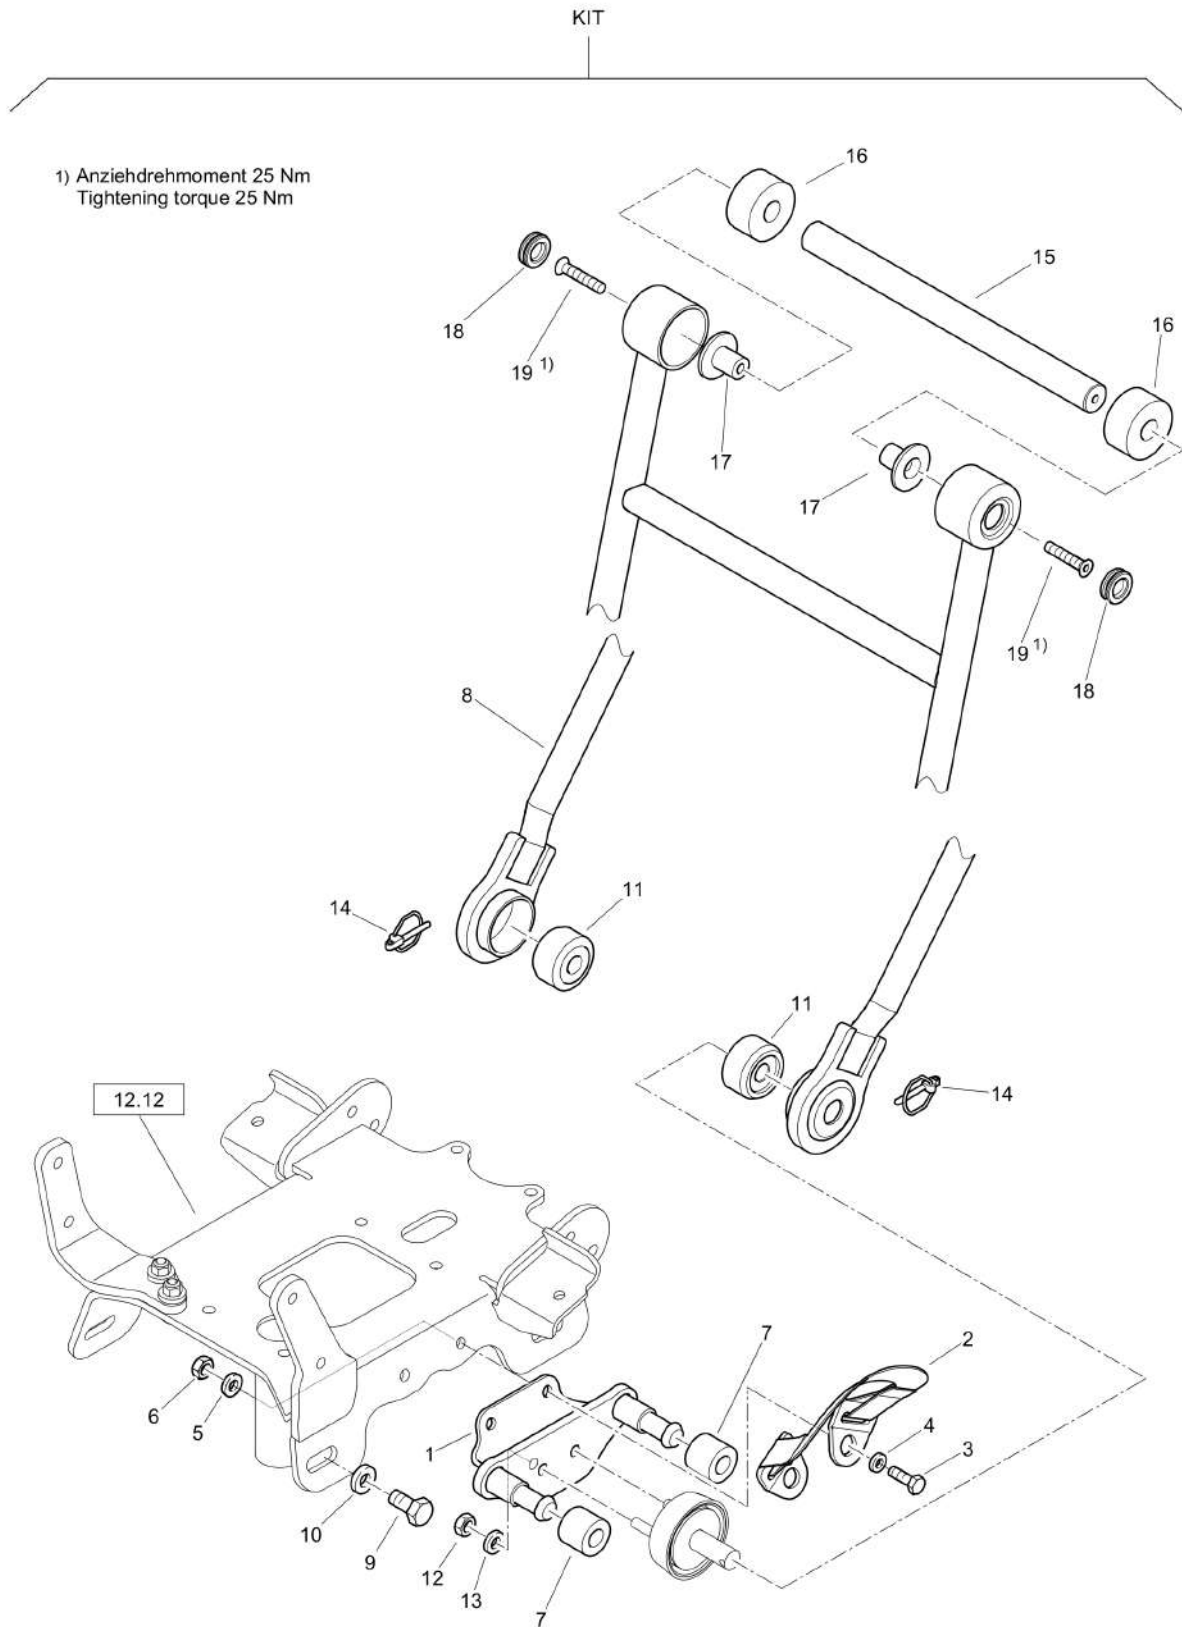

Refer to Parts Online for the most up to date information. The printed information might be outdated.

Mon Jun 08 16:17:02 UTC 2026

Forward Plate DFP11

Item	Part No.	Qty	Name	SN INFO
KIT	DL92401045	1	L20-Comfort handle,middle	
1	DL23003484	2	Holder	
2	DL88003146	2	Band, belt	
3	DL07140842	4	Screw	
4	DL08500823	4	Washer	
5	DL08510817	4	Washer	
6	DL08130813	4	Safety nut	
7	DL23060325	4	Buffer	
8	DL23003425	1	Steering handle	
9	DL07141017	4	Screw	
10	DL08501028	4	Washer	
11	DL23003476	2	Bushing	
12	DL08110813	4	Hexagon nut	
13	DL08510817	4	Washer	
14	DL05931600	2	Linch pin	
15	DL23003428	1	Shaft	
16	DL23060282	2	Expanded rubber	
17	DL23060283	2	Stop	
18	DL05756120	2	Wall duct	
19	DL07320829	2	Screw	

Refer to Parts Online for the most up to date information. The printed information might be outdated.

Mon Jun 08 16:17:02 UTC 2026