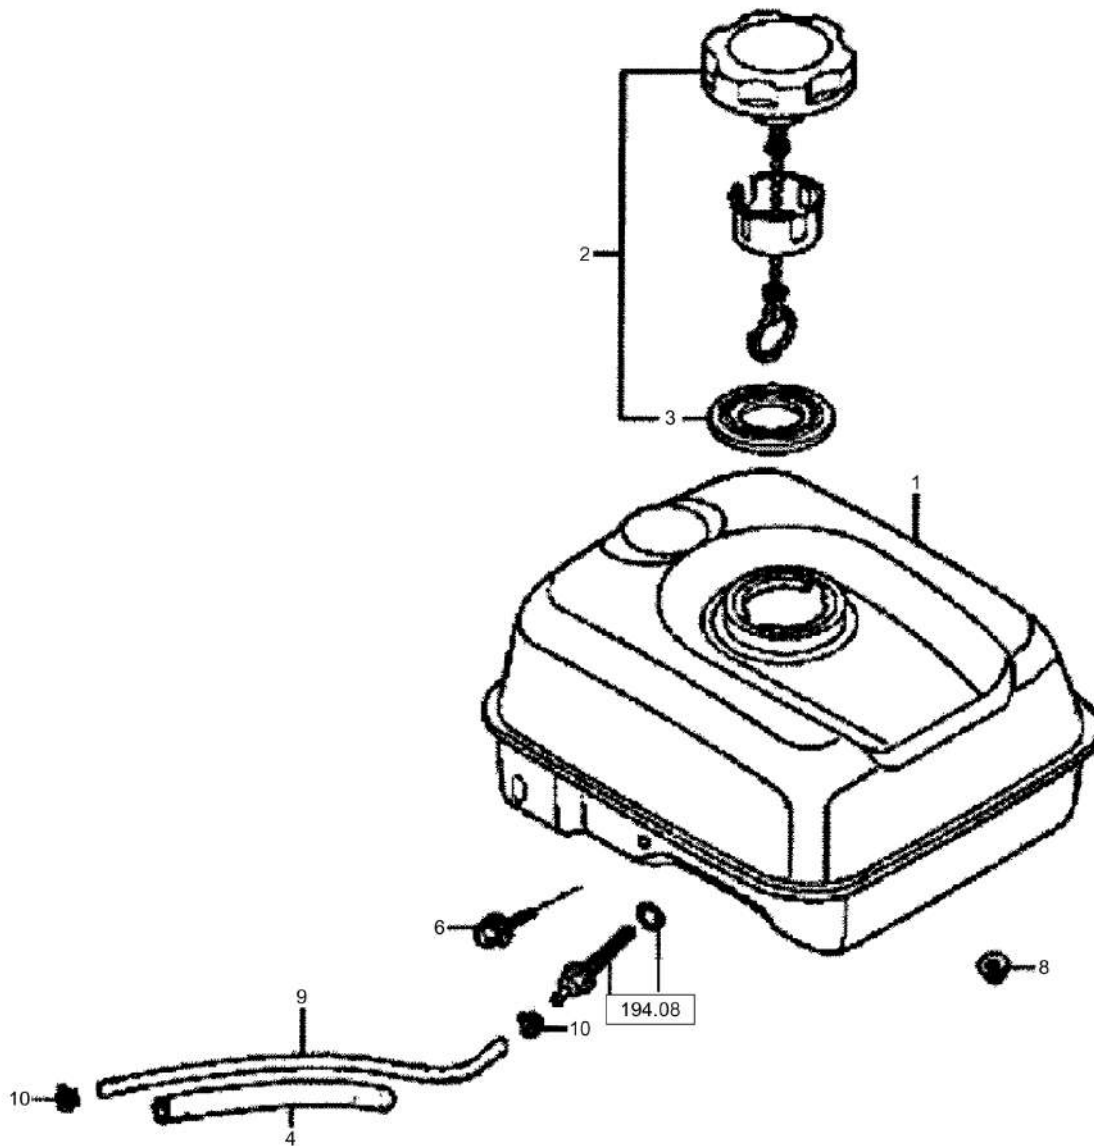

11.21

Refer to Parts Online for the most up to date information. The printed information might be outdated.

Mon Jun 08 16:17:07 UTC 2026

Forward Plate DFP11

Item	Part No.	Qty	Name	SN INFO
1	DL05749092	1	Fuel tank	
2	DL05748592	1	Tank cover	
3	DL05748593	1	Gasket, tank cover	
4	DL05747464	1	Rubber,supporter	
6	DL05748568	1	Screw	
8	DL05747312	2	Collar nut	
9	DL05748937	1	Fuel hose	
10	DL05748570	2	Hose clip	
194.08			Service kit	

Refer to Parts Online for the most up to date information. The printed information might be outdated.

Mon Jun 08 16:17:07 UTC 2026