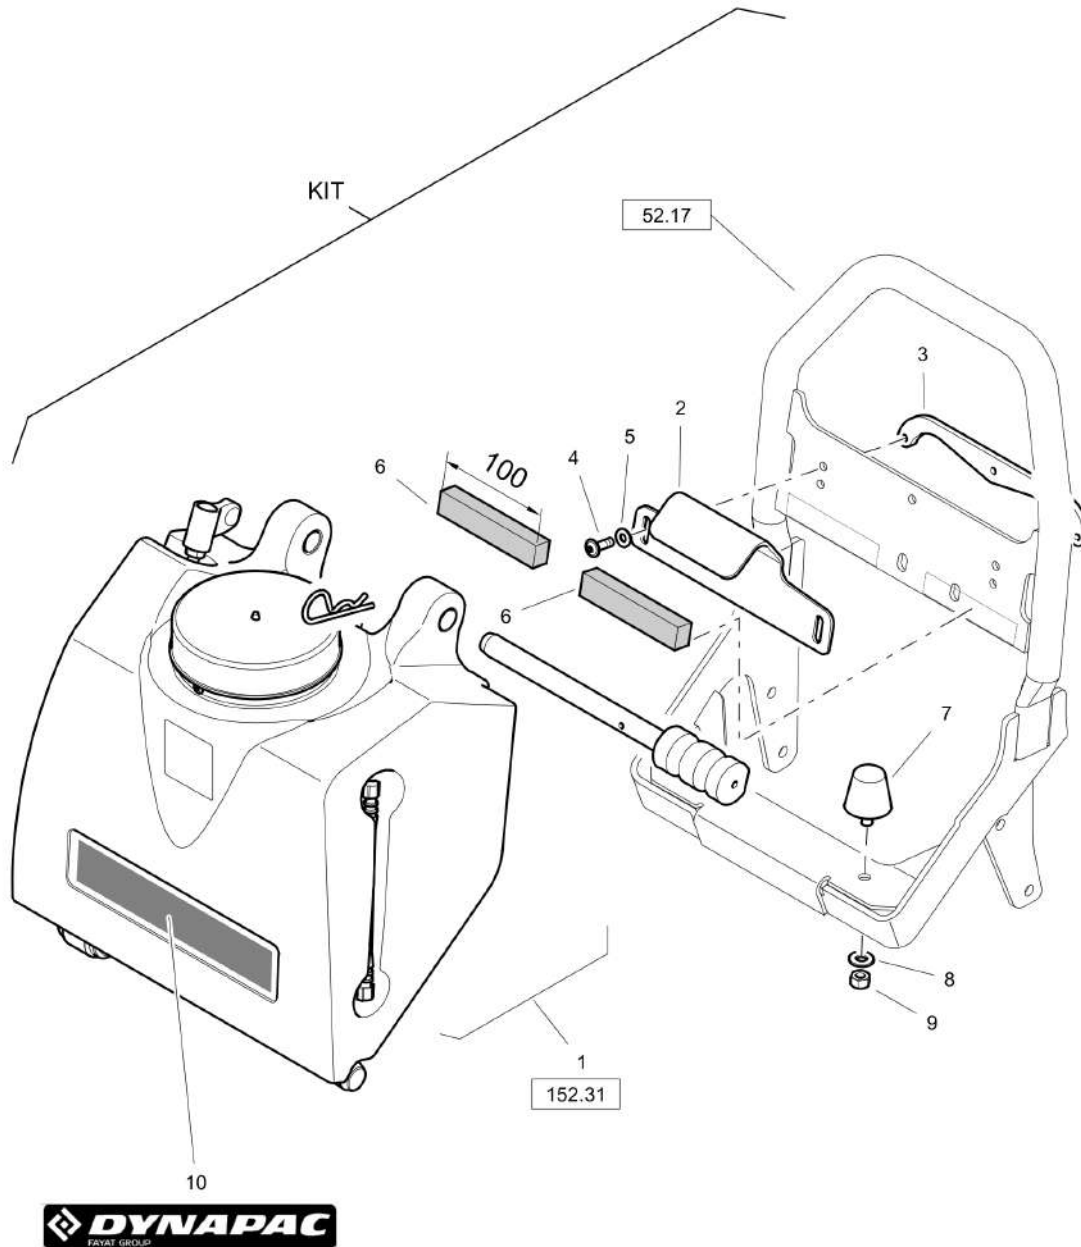

Field kits DL92401003_01 Water sprinkler system

152.18

Refer to Parts Online for the most up to date information. The printed information might be outdated.

Mon Jun 08 16:16:59 UTC 2026

Forward Plate DFP11

Item	Part No.	Qty	Name	SN INFO
KIT	DL92401003		W1-Water sprinkler system	
1	DL23003471	1	Water tank, assembled	
2	DL23003273	1	Plate	
3	DL23003440	1	Tapped plate	
4	DL07210616	3	Screw	
5	DL08621064	3	Washer	
6	DL00652070	2.00	Expanded rubber	
7	DL06144100	2	Stop buffer	
8	DL08752084	2	Spring washer	
9	DL08130813	2	Safety nut	
10	DL92410189	1	Decal	
52.17	-		Protection Bow	

Refer to Parts Online for the most up to date information. The printed information might be outdated.

Mon Jun 08 16:16:59 UTC 2026