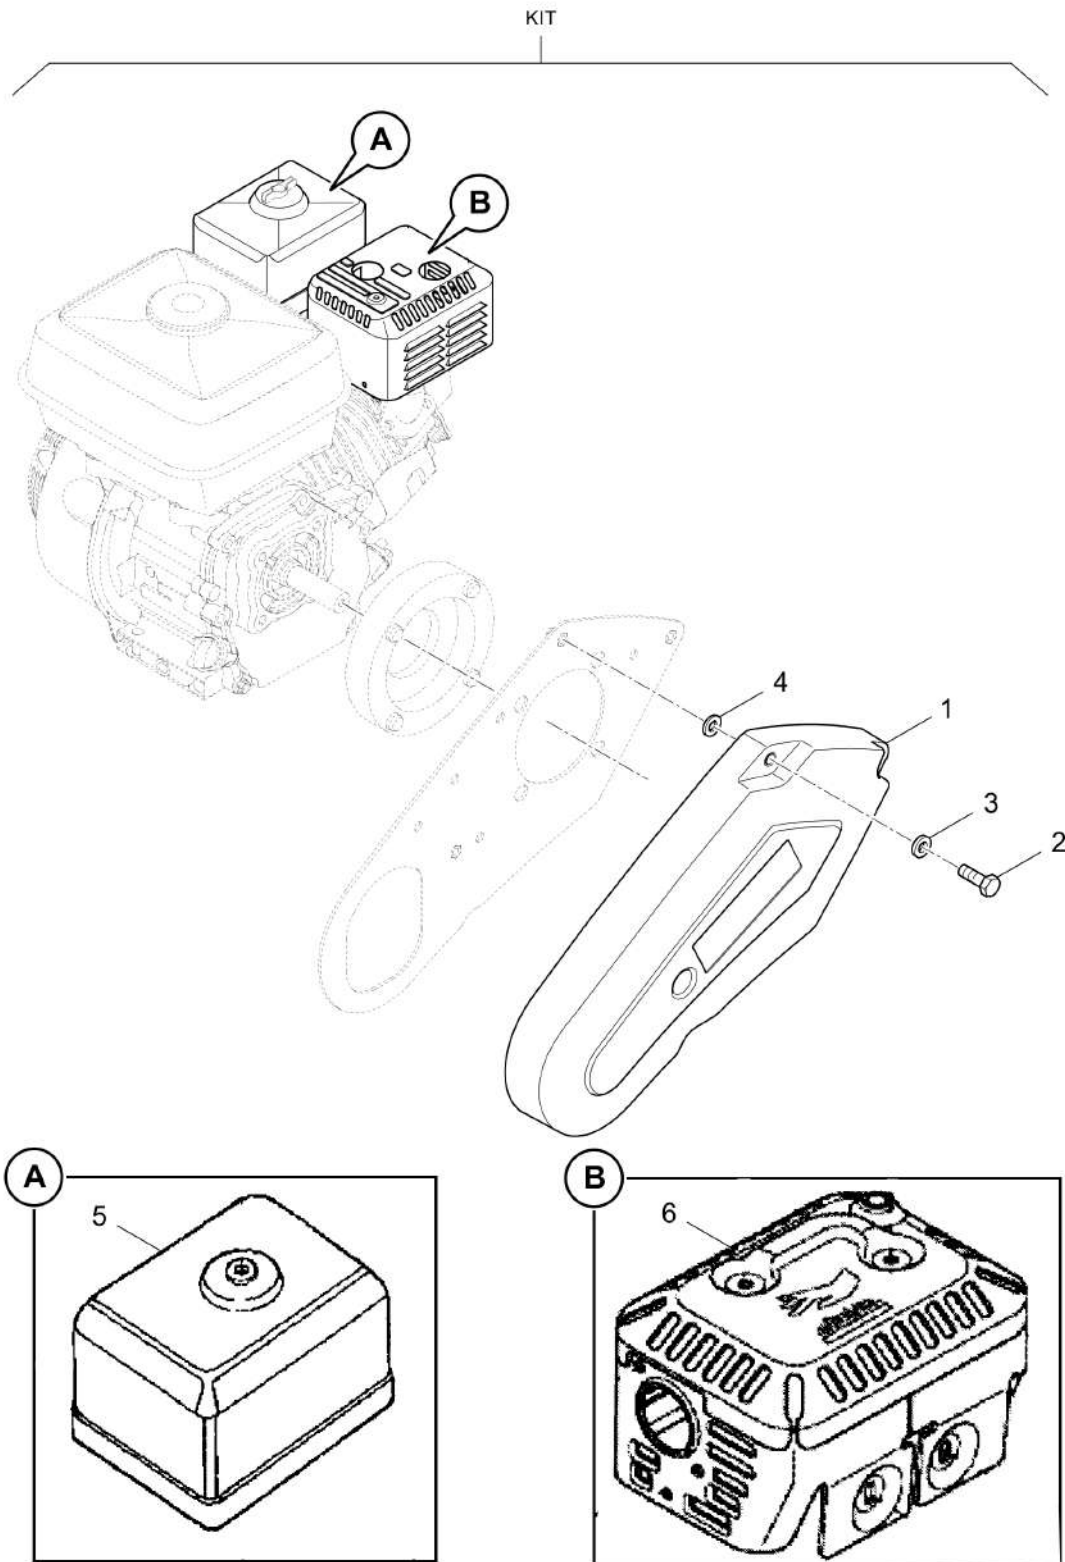

Refurbishing kits 4812064104 e refurbishing kit - covering

Refer to Parts Online for the most up to date information. The printed information might be outdated.

Mon Jun 08 16:16:56 UTC 2026

Forward Plate DFP11

Item	Part No.	Qty	Name	SN INFO
KIT	4812064104	1	Refurbishing kit - covering	
1	DL92410030	1	V-belt guard	
2	DL07140853	3	Screw	
3	DL08510817	3	Washer	
4	DL08665000	3	Stop disc	
5	DL05749093	1	Filter cover	
6	DL05749156	1	Muffler guard	

Refer to Parts Online for the most up to date information. The printed information might be outdated.

Mon Jun 08 16:16:56 UTC 2026