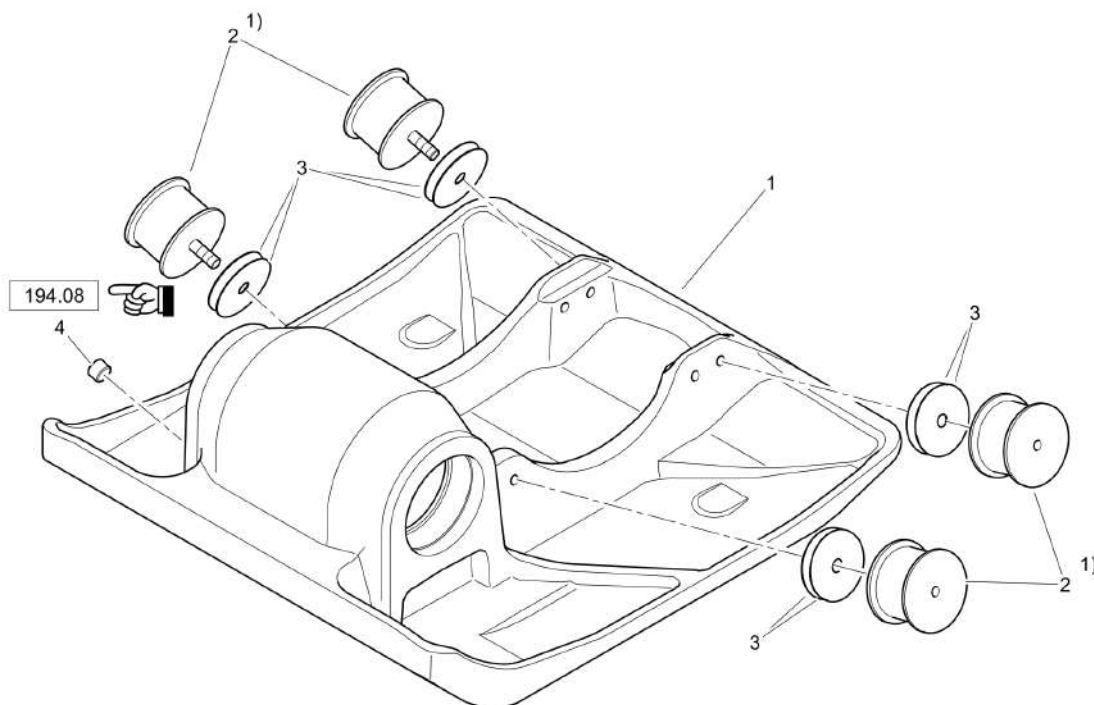

1) Vorspannung Gummipuffer 0-1mm
rubber buffer preload 0-1mm

65.05

Refer to Parts Online for the most up to date information. The printed information might be outdated.

Mon Jun 08 16:17:17 UTC 2026

Forward Plate DFP11

Item	Part No.	Qty	Name	SN INFO
1	DL23010504	1	Base plate	SN - from 101925371082 ff.
1	DL23020146	1	Base plate	SN - from 101925371001 to 101925371081
2	DL06126912	4	Rubber buffer	
3	DL23020117	8	Shim	
4	DL07611616	1	Magnetic plug	
194.08	-		Service kit	

Refer to Parts Online for the most up to date information. The printed information might be outdated.

Mon Jun 08 16:17:17 UTC 2026