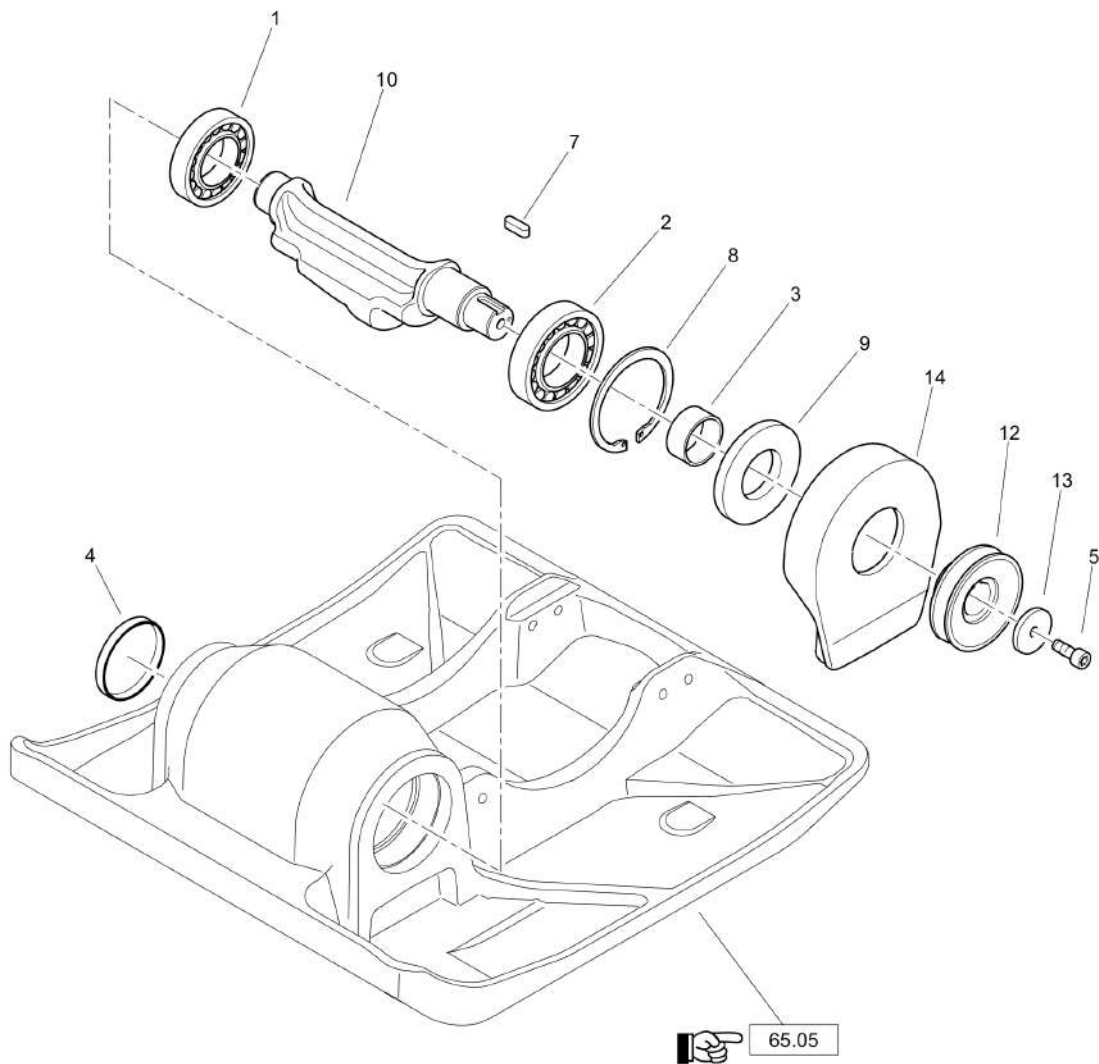

65.06

Refer to Parts Online for the most up to date information. The printed information might be outdated.

Mon Jun 08 16:17:18 UTC 2026

Forward Plate DFP11

Item	Part No.	Qty	Name	SN INFO
1	DL05224252	1	Cylinder roller bearing	
2	DL05224260	1	Cylinder roller bearing	
3	DL05428122	1	Inner ring	
4	DL06510380	1	Locking cap	
5	DL07230819	1	Screw	
7	DL09181604	1	Fitting key	
8	DL09224400	1	Circlip,internal	
9	DL09312808	1	Radial seal	
10	DL23010161	1	Exciter shaft	
12	DL23010140	1	V-belt pulley	
13	DL23010132	1	Washer	
14	DL23010156	1	Seal	
65.05	-		Base Plate	

Refer to Parts Online for the most up to date information. The printed information might be outdated.

Mon Jun 08 16:17:18 UTC 2026