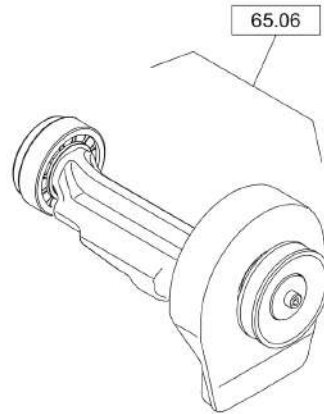

65 Plate DL92400024_00_065_DFP11-32 Plate / Foot

Refer to Parts Online for the most up to date information. The printed information might be outdated.

Mon Jun 08 16:17:16 UTC 2026

Forward Plate DFP11

Item	Part No.	Qty	Name	SN INFO
65.05	DL23020007_01		Base Plate	
65.06	DL23010002_01		Exciter Unit	

Refer to Parts Online for the most up to date information. The printed information might be outdated.

Mon Jun 08 16:17:16 UTC 2026