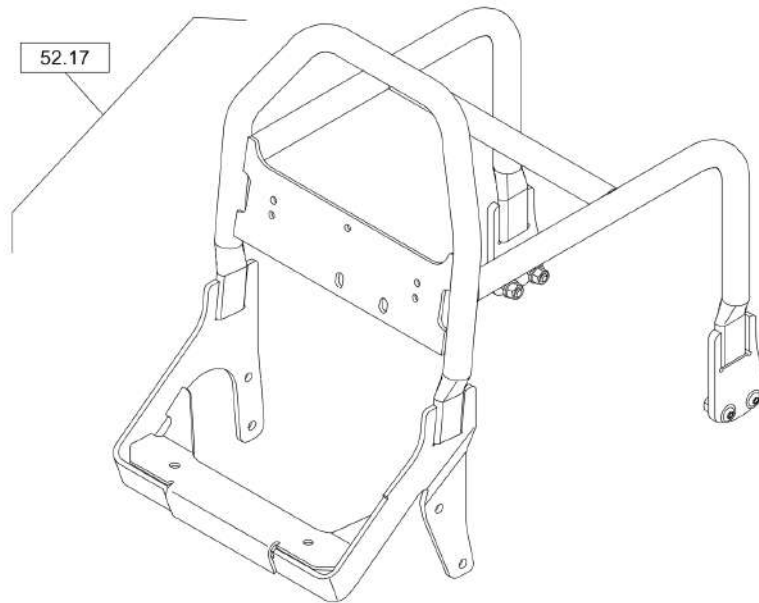

Forward Plate DFP11

Item	Part No.	Qty	Name	SN INFO
0	DL05650122	1	Centrifugal clutch	
1	DL05660548	1	Belt pulley	
2	DL05113306	1	Ball bearing,grooved	
3	DL05660215	1	Spring ring	
4	DL05660777	1	Circlip	
5	DL05660459	1	Hub	
6	DL05660214	2	Centrifugal weight	
7	DL05660174	2	Support with lining	
8	DL05660366	4	Tension spring	
9	DL05660134	2	Cover disc	
10	DL05660807	2	Circlip,external	

Refer to Parts Online for the most up to date information. The printed information might be outdated.

Mon Jun 08 16:17:14 UTC 2026

50 Frame DL92500026_00_050_DFP11-32 Frame with Attachment Parts

Refer to Parts Online for the most up to date information. The printed information might be outdated.

Mon Jun 08 16:17:15 UTC 2026