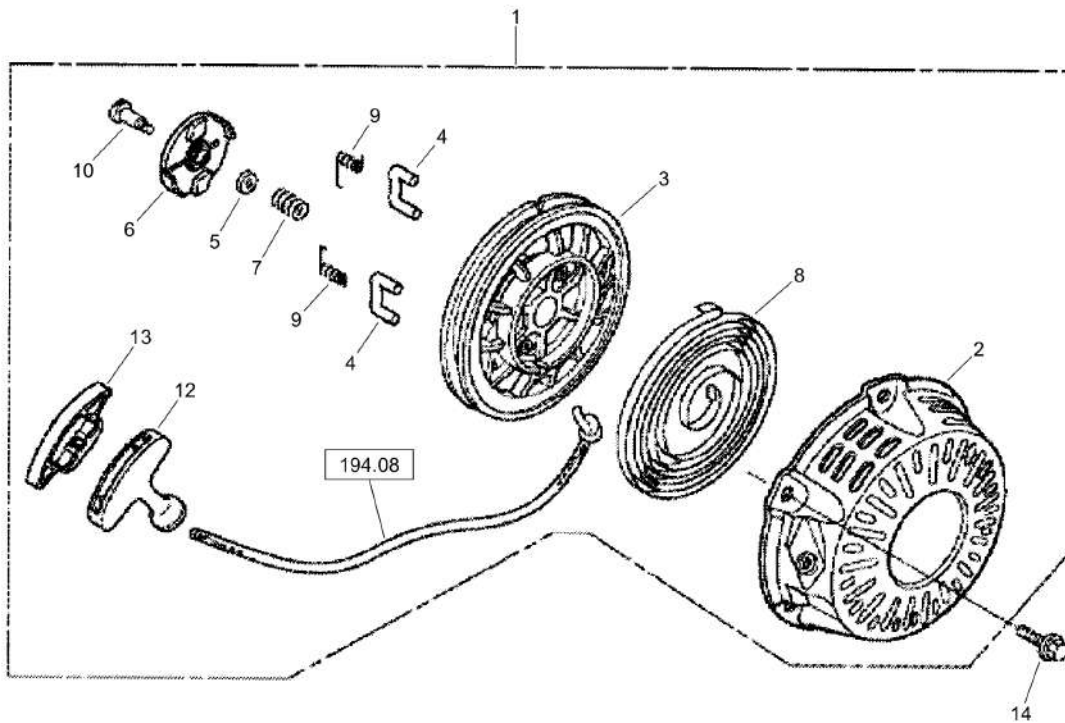

11.31

Refer to Parts Online for the most up to date information. The printed information might be outdated.

Mon Jun 08 16:17:11 UTC 2026

Forward Plate DFP11

Item	Part No.	Qty	Name	SN INFO
1	DL05749000	1	Recoil starter	
2	DL05748893	1	Starter housing	
3	DL05749006	1	Rope pulley	
4	DL05749007	2	Ratchet	
5	DL05748327	1	Friction spring	
6	DL05749008	1	Guide,ratchet	
7	DL05748329	1	Spring	
8	DL05747293	1	Return spring	
9	DL05749009	2	Return spring	
10	DL05748579	1	Locking screw	
12	DL05748895	1	Starter handle	
13	DL05748896	1	Handle	
14	DL05747318	3	Screw	
194.08			Service kit	

Refer to Parts Online for the most up to date information. The printed information might be outdated.

Mon Jun 08 16:17:11 UTC 2026