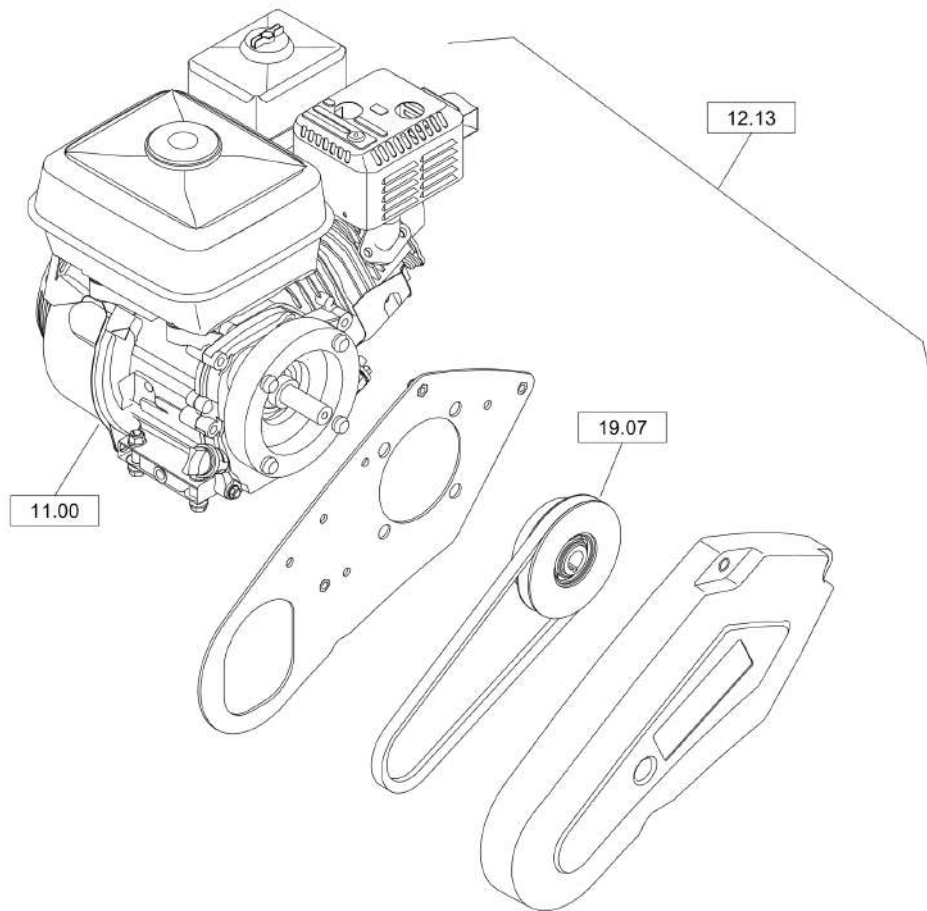

10 Engine DL92400024_00_010_DFP11-32 Engine / Fitting Parts

Refer to Parts Online for the most up to date information. The printed information might be outdated.

Mon Jun 08 16:17:04 UTC 2026

Forward Plate DFP11

Item	Part No.	Qty	Name	SN INFO
11.00			Engine Parts List	
11.01	DLMOT023496_00		Crankcase	
11.02	DLMOT023497_00		Front Cover	
11.08	DLMOT023498_00		Cylinder Head	
11.21	DLMOT023499_00		Fuel Tank	
11.22	DLMOT023500_00		Dry Air Filter	
11.25	DLMOT023501_00		Throttle Control	
11.26	DLMOT023502_00		Silencer	
11.29	DLMOT023503_00		Cooling Blower	
11.31	DLMOT023504_00		Recoil Starter	
11.44	DLMOT023505_00		Covering	
11.46	DLMOT023506_00		Contact Breaker/Ign.Coil	
11.53	DLMOT023507_00		Carburetor	
12.12			Engine Carrier	
12.13	DL92410838_00		Engine	
19.07			Centrifugal Clutch	

Refer to Parts Online for the most up to date information. The printed information might be outdated.

Mon Jun 08 16:17:04 UTC 2026