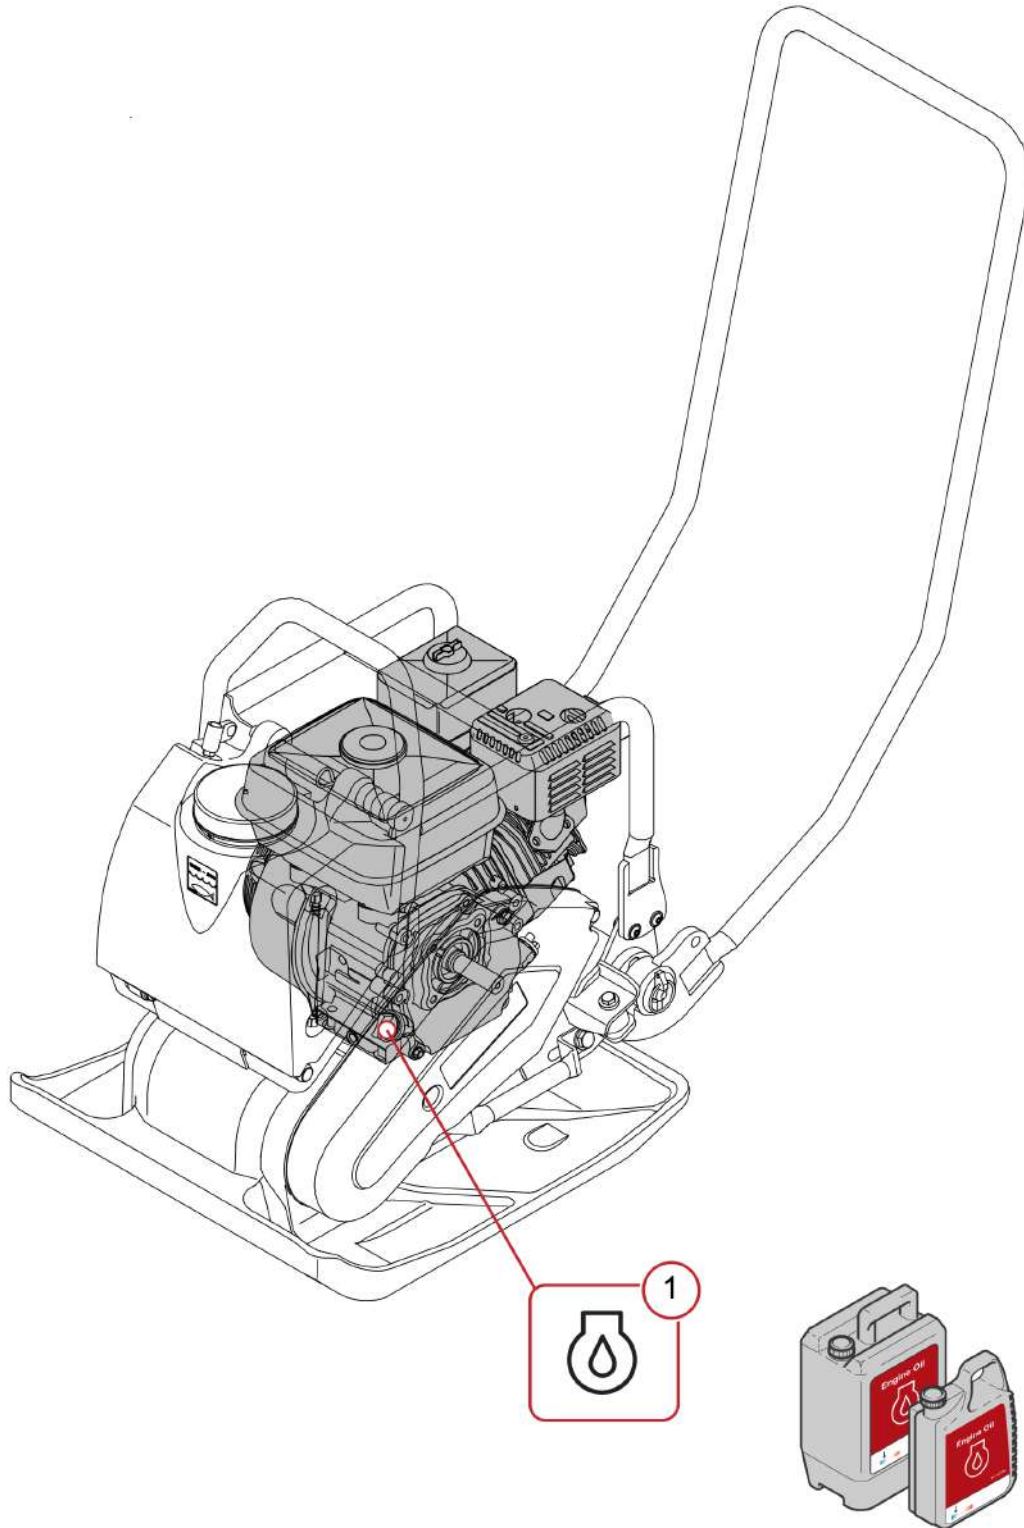

Lubricants Lubricants and operating substances

Refer to Parts Online for the most up to date information. The printed information might be outdated.

Mon Jun 08 16:17:03 UTC 2026

Forward Plate DFP11

Item	Part No.	Qty	Name	SN INFO
1	4812074488	1	Dynapac LCE Oil 50, 5 ltr	
1	4812074490	1	Dynapac LCE Oil 50, 20 ltr.	

Refer to Parts Online for the most up to date information. The printed information might be outdated.

Mon Jun 08 16:17:03 UTC 2026