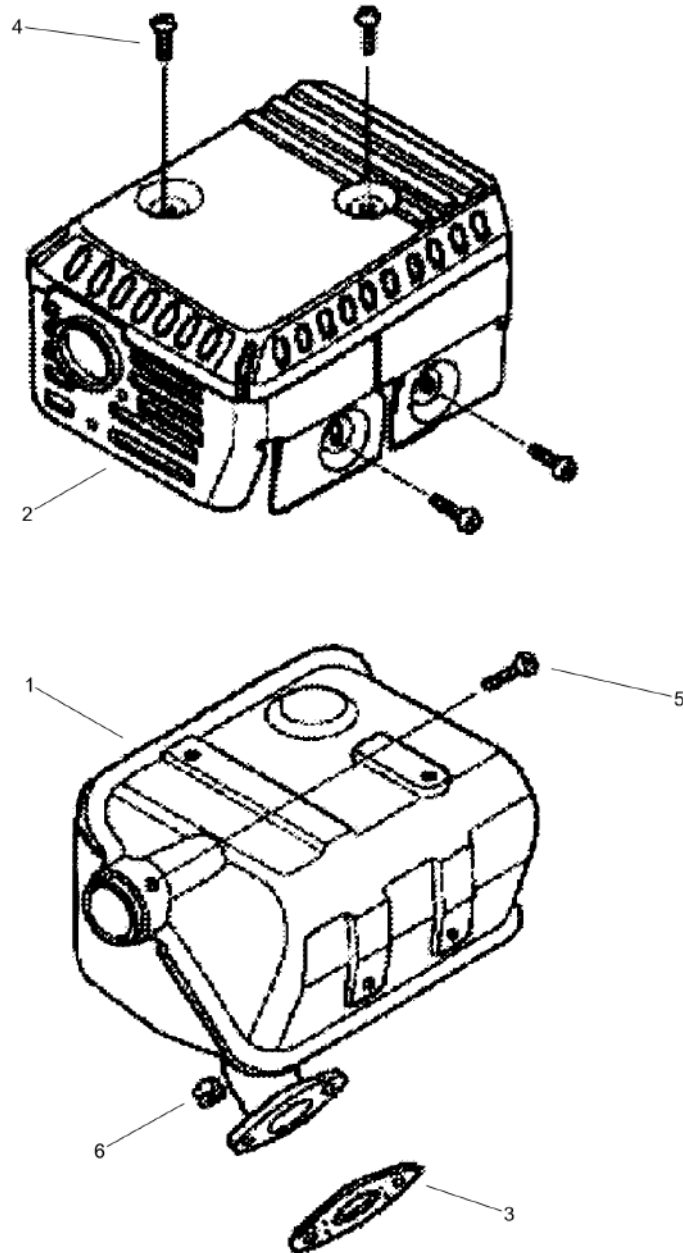

11.26

Refer to Parts Online for the most up to date information. The printed information might be outdated.

Mon Jun 08 16:17:10 UTC 2026

Forward Plate DFP11

Item	Part No.	Qty	Name	SN INFO
1	DL05742127	1	Silencer	
2	DL05749156	1	Muffler guard	
3	DL05748624	1	Exhaust gasket	
4	DL05747316	4	Self tapping screw	
5	DL05747317	1	Self tapping screw	
6	DL05747190	2	Hexagon nut	

Refer to Parts Online for the most up to date information. The printed information might be outdated.

Mon Jun 08 16:17:10 UTC 2026