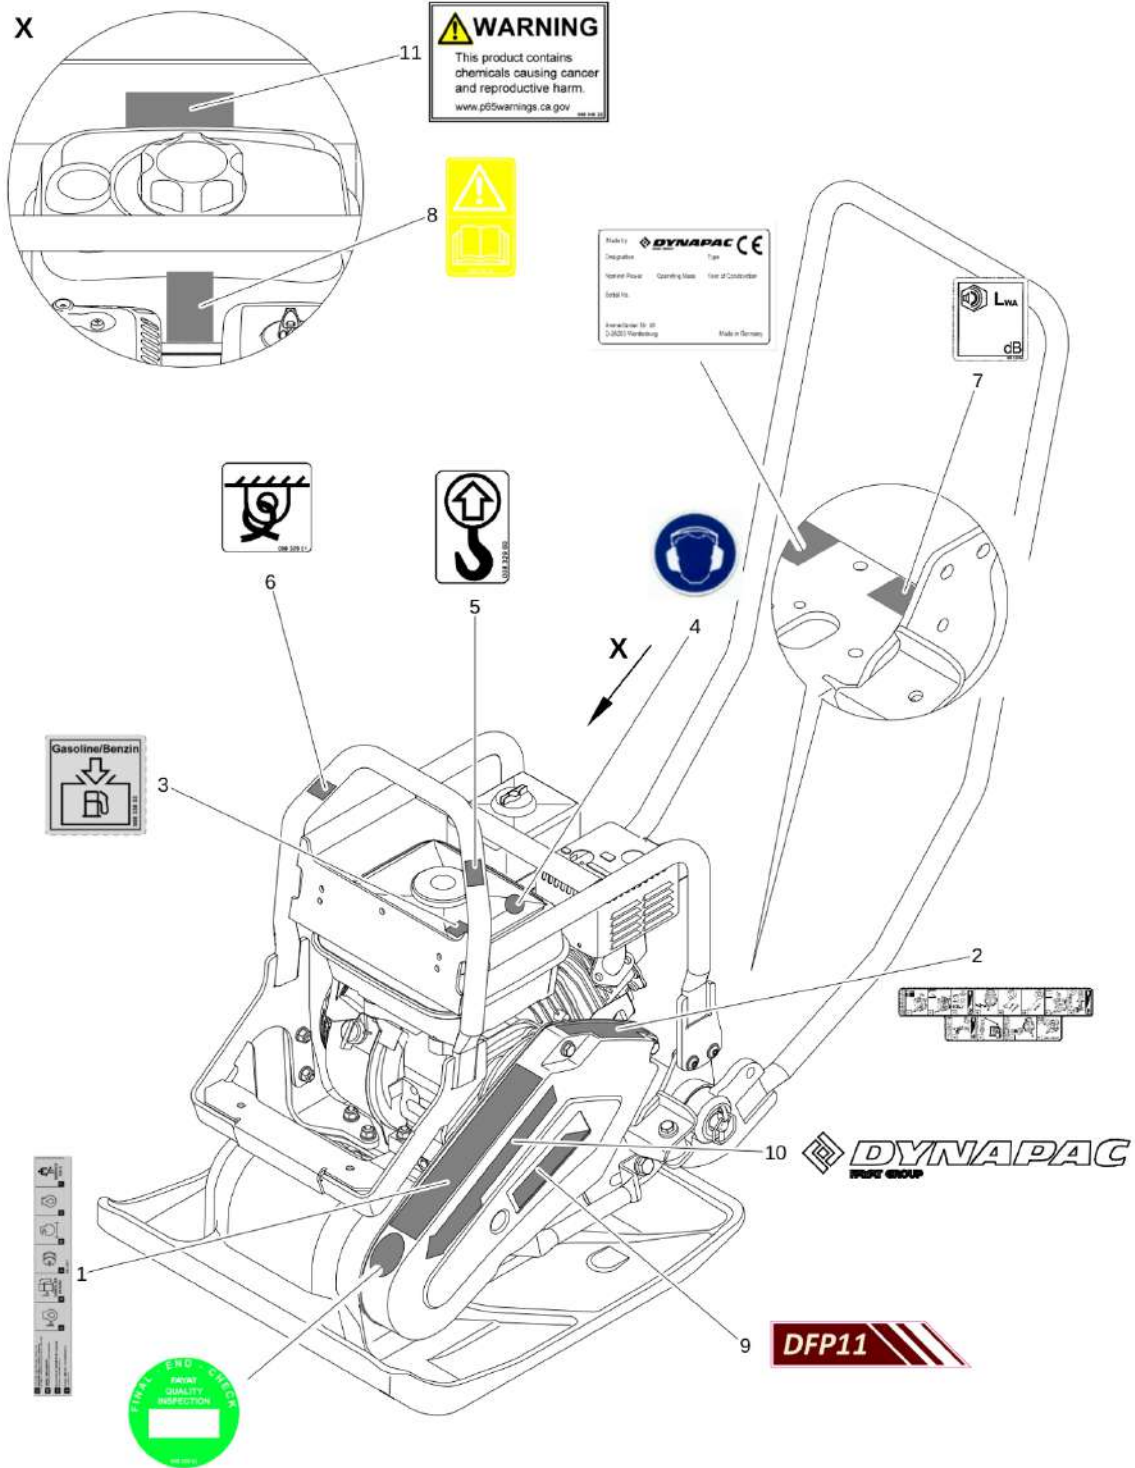

Accessories DL92410914_01 Decals

101.03

Refer to Parts Online for the most up to date information. The printed information might be outdated.

Mon Jun 08 16:17:19 UTC 2026

Forward Plate DFP11

Item	Part No.	Qty	Name	SN INFO
1	DL00833977	1	Decal,maintenance instr.	
2	DL00834125	1	Decal,operation	
3	DL00833833	1	Decal,indication	
4	DL00833226	1	Decal,indication	
5	DL05050358	1	Decal,indication	
6	DL05050359	1	Decal,indication	
7	DL00832654	1	Decal,indication	
8	DL00833653	1	Decal,indication	
9	DL92410405	1	Type designation	
10	DL92410221	1	Decal	
11	DL00834622	1	Warning sign	

Refer to Parts Online for the most up to date information. The printed information might be outdated.

Mon Jun 08 16:17:19 UTC 2026