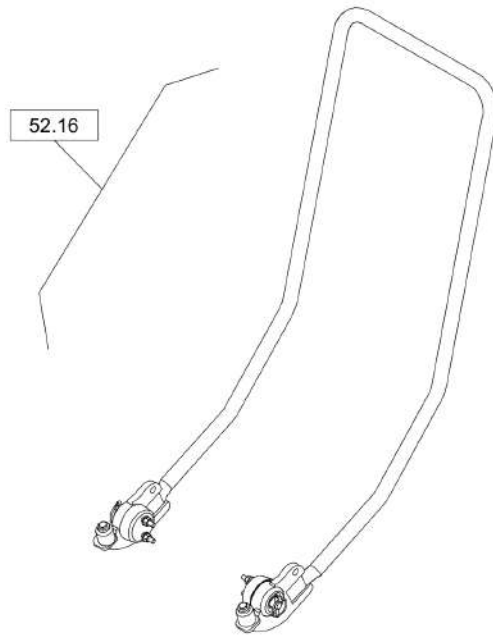

Forward Plate DFP11

Item	Part No.	Qty	Name	SN INFO
0	DL05650122	1	Centrifugal clutch	
1	DL05660548	1	Belt pulley	
2	DL05113306	1	Ball bearing,grooved	
3	DL05660215	1	Spring ring	
4	DL05660777	1	Circlip	
5	DL05660459	1	Hub	
6	DL05660214	2	Centrifugal weight	
7	DL05660174	2	Support with lining	
8	DL05660366	4	Tension spring	
9	DL05660134	2	Cover disc	
10	DL05660807	2	Circlip,external	

Refer to Parts Online for the most up to date information. The printed information might be outdated.

Mon Jun 08 16:17:14 UTC 2026

50 Frame DL92500026_00_050_DFP11-32 Frame with Attachment Parts

Refer to Parts Online for the most up to date information. The printed information might be outdated.

Mon Jun 08 16:17:15 UTC 2026