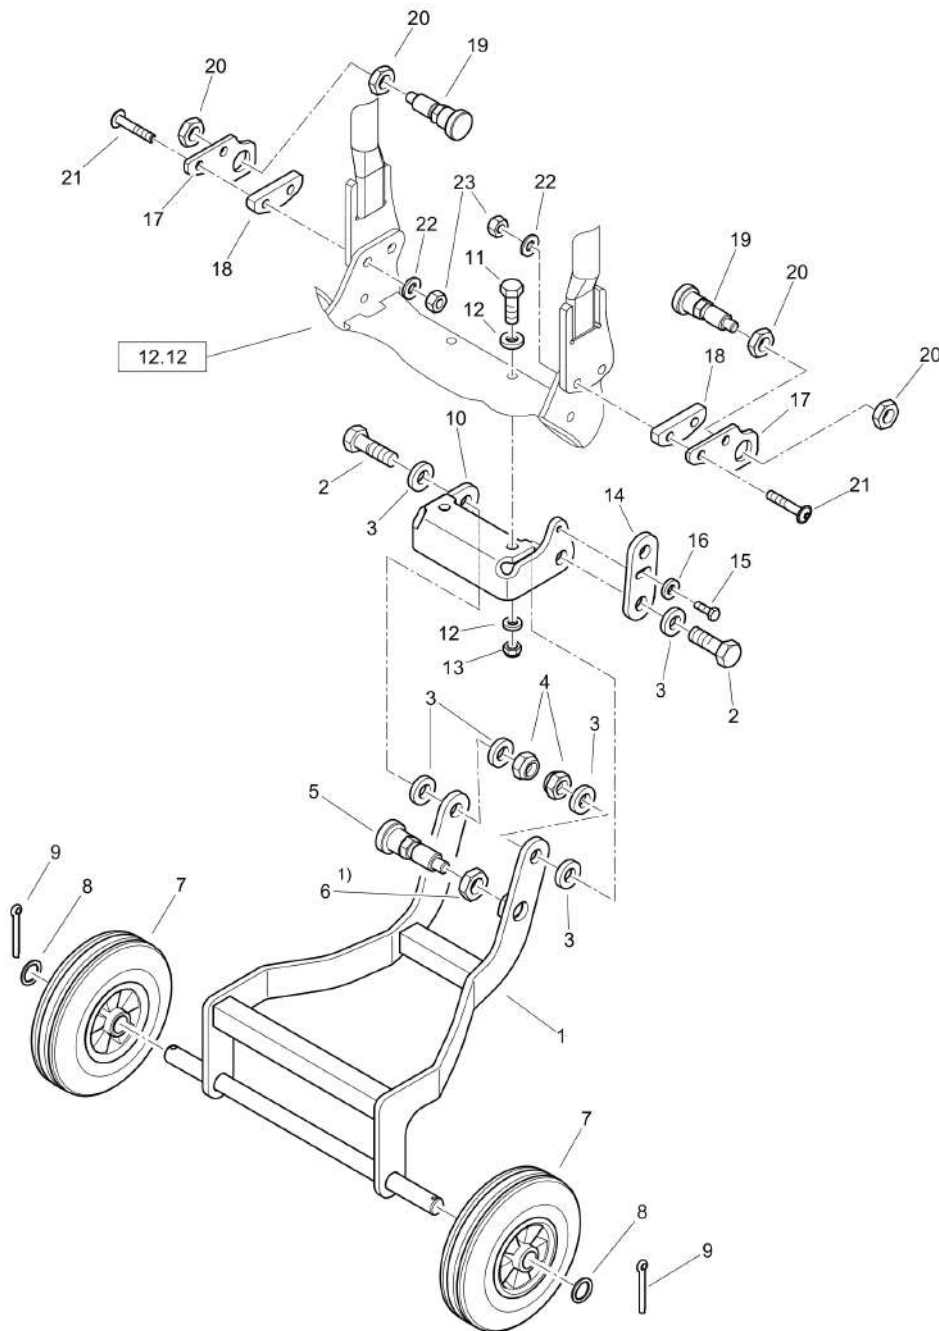

Special Equipment DL23000616_00 T1-Transport wheels

1) Anziehdrehmoment 100 Nm
Tightening torque 100 Nm

162.10

Refer to Parts Online for the most up to date information. The printed information might be outdated.

Mon Jun 08 16:17:24 UTC 2026

Forward Plate DFP11

Item	Part No.	Qty	Name	SN INFO
1	DL23003314	1	Frame	
2	DL07141242	2	Screw	
3	DL08511324	6	Washer	
4	DL08131218	2	Safety nut	
5	DL06422046	1	Control pin	
6	DL08141615	1	Hexagon nut	
7	DL06704107	2	Wheel	
8	DL05520315	2	Supporting disc	
9	DL09170407	2	Cotter pin	
10	DL23003248	1	Holder	
11	DL07140834	2	Screw	
12	DL08510817	4	Washer	
13	DL08130813	2	Safety nut	
14	DL23003354	1	Detent	
15	DL07140626	1	Screw	
16	DL08590617	1	Washer	
17	DL23003479	2	Plate	
18	DL23003480	2	Plate	
19	DL06422046	2	Control pin	
20	DL08141615	4	Hexagon nut	
21	DL07210820	4	Screw	
22	DL08510817	4	Washer	
23	DL08130813	4	Safety nut	
12.12	-		Engine Carrier	

Refer to Parts Online for the most up to date information. The printed information might be outdated.

Mon Jun 08 16:17:24 UTC 2026