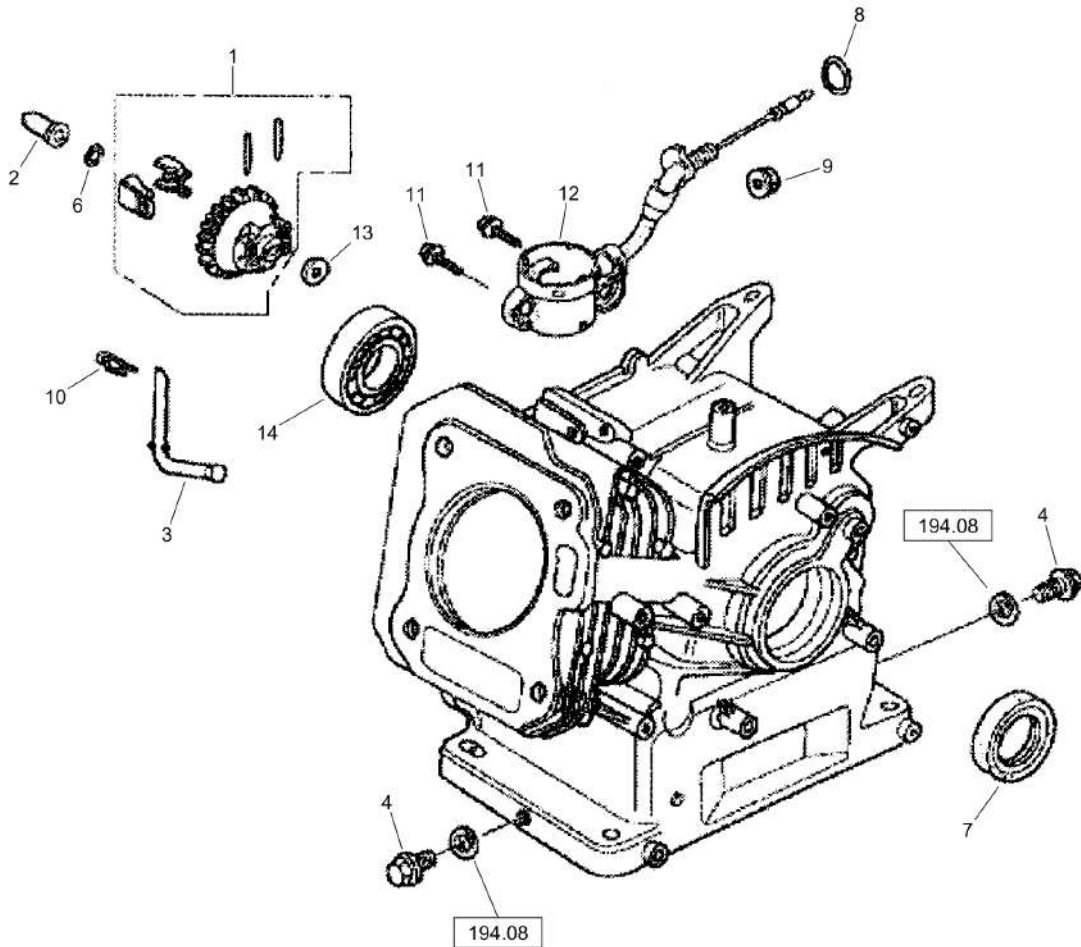

11.01

Refer to Parts Online for the most up to date information. The printed information might be outdated.

Mon Jun 08 16:17:05 UTC 2026

Forward Plate DFP11

Item	Part No.	Qty	Name	SN INFO
1	DL05748950	1	Governor / controller	
2	DL05748953	1	Spool valve	
3	DL05748954	1	Shaft,governor	
4	DL05747180	2	Drain plug	
6	DL05747377	1	Spring ring	
7	DL05748553	1	Radial seal	
8	DL05747188	1	Loop ring	
9	DL05747379	1	Collar nut	
10	DL05747349	1	Spring cotter	
11	DL05747380	2	Screw	
12	DL05748599	1	Oil pressure switch	
13	DL05747348	1	Washer	
14	DL05749091	1	Ball bearing,grooved	
194.08			Service kit	

Refer to Parts Online for the most up to date information. The printed information might be outdated.

Mon Jun 08 16:17:05 UTC 2026