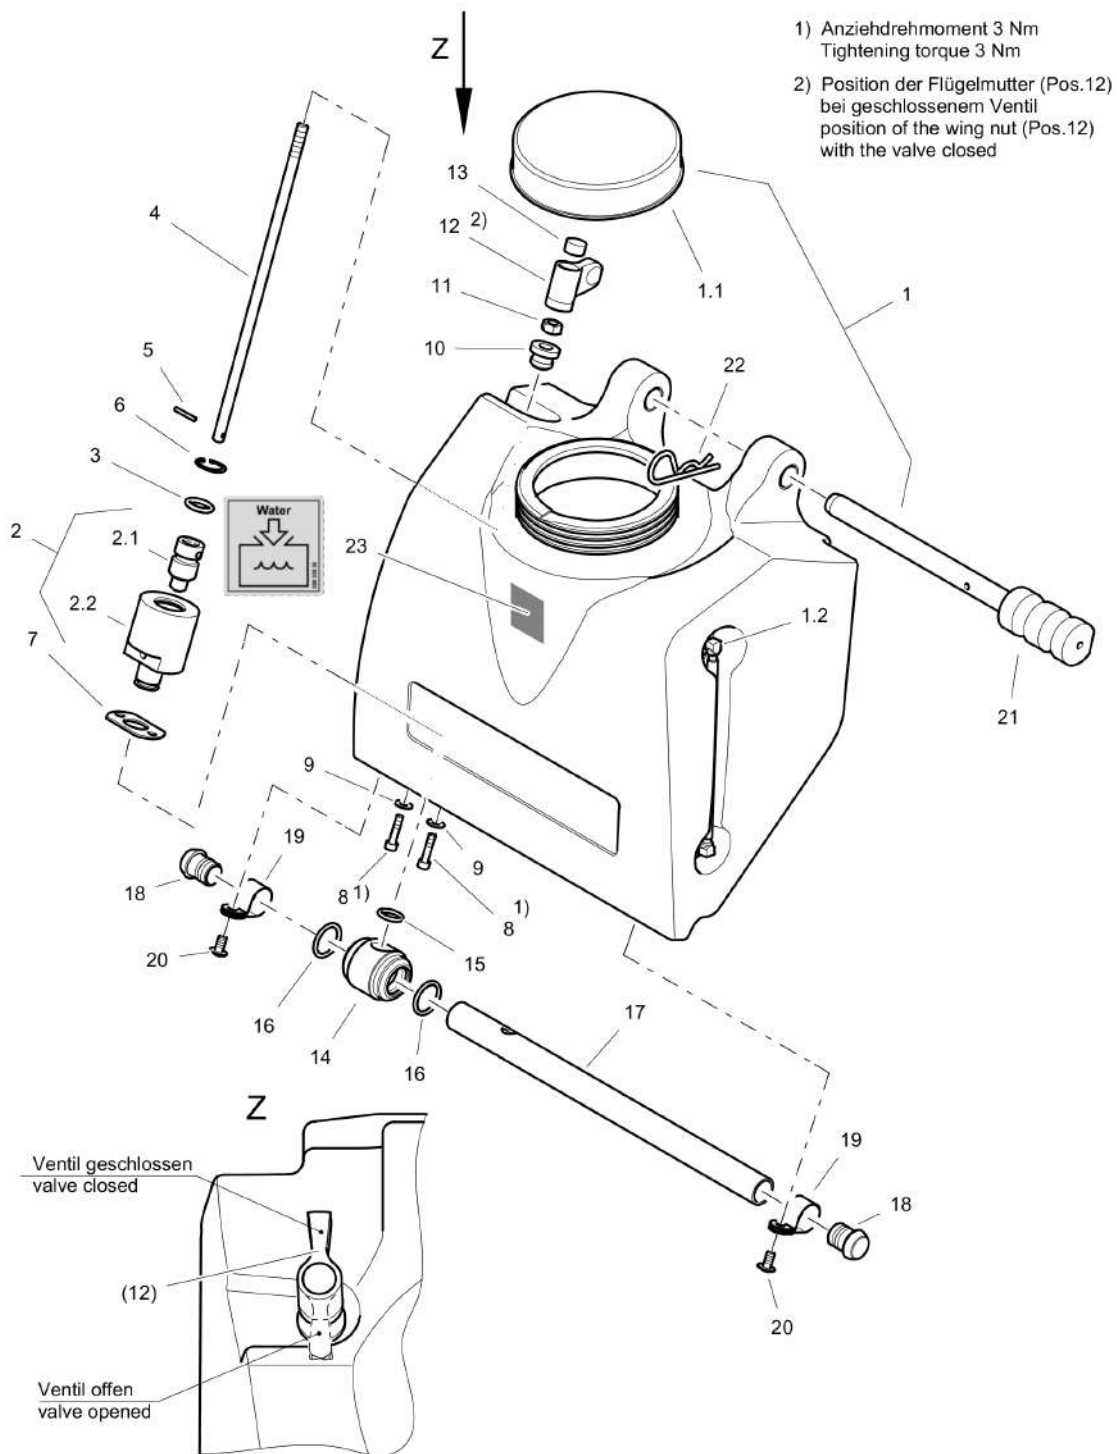

Special Equipment DL23003471_00 Water tank, assembled

152.31

Refer to Parts Online for the most up to date information. The printed information might be outdated.

Mon Jun 08 16:17:21 UTC 2026

Forward Plate DFP11

Item	Part No.	Qty	Name	SN INFO
KIT	DL23003471		Water tank, assembled	
1	DL23003470	1	Tank, cpl.	
1.1	DL23003289	1	Tank cover	
1.2	DL23003319	1	Filling level indicator	
2	DL23003447	1	Valve	
2.1	DL23003448	1	Adjustment sleeve	
2.2	DL23003449	1	Intake	
3	DL06220148	1	Loop ring	
4	DL23003446	1	Rod	
5	DL09133514	1	Grooved dowel pin	
6	DL09220901	1	Circlip, internal	
7	DL23003347	1	Gasket	
8	DL07230521	2	Screw	
9	DL08621053	2	Washer	
10	DL06550012	1	Gasket	
11	DL08110813	1	Hexagon nut	
12	DL06420840	1	Wing nut	
13	DL06420841	1	Cap, cover	
14	DL23003452	1	Tube holder	
15	DL06220147	1	Loop ring	
16	DL06220223	2	Loop ring	
17	DL23003450	1	Tube	
18	DL23003451	2	Plug	
19	DL05551959	2	Tube clamp	
20	DL07210609	2	Screw	
21	DL23003180	1	Bolt	
22	DL05994004	1	Spring cotter	
23	DL00833835	1	Decal, indication	

Refer to Parts Online for the most up to date information. The printed information might be outdated.

Mon Jun 08 16:17:21 UTC 2026