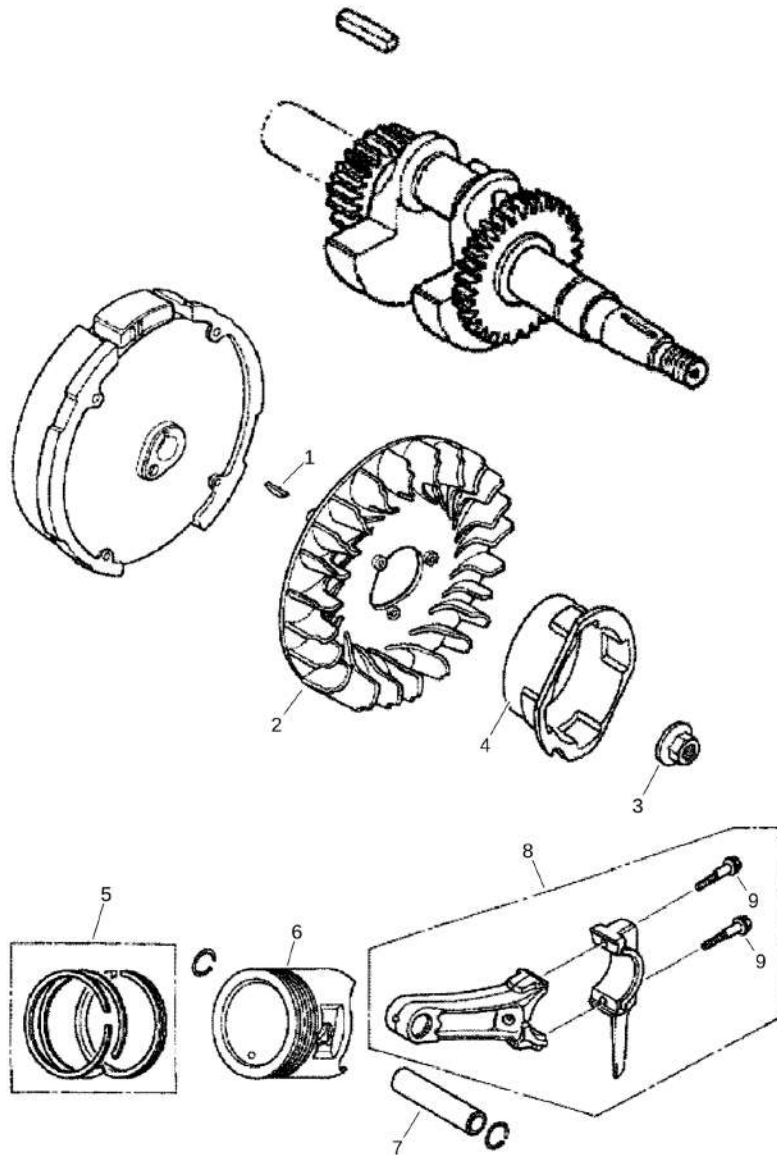

11.19

Refer to Parts Online for the most up to date information. The printed information might be outdated.

Mon Jun 08 16:17:08 UTC 2026

Forward Plate DFP11

Item	Part No.	Qty	Name	SN INFO
1	DL05747191	1	Woodruff key	
2	DL05747228	1	Fan	
3	DL05748622	1	Collar nut	
4	DL05749001	1	Starting pulley	
5	DL05749173	1	Piston ring set	
6	DL05749174	1	Piston	
7	DL05748958	1	Floating wrist pin	
8	DL05749175	1	Crankshaft set	
9	DL05748960	2	Conrod screw	

Refer to Parts Online for the most up to date information. The printed information might be outdated.

Mon Jun 08 16:17:08 UTC 2026