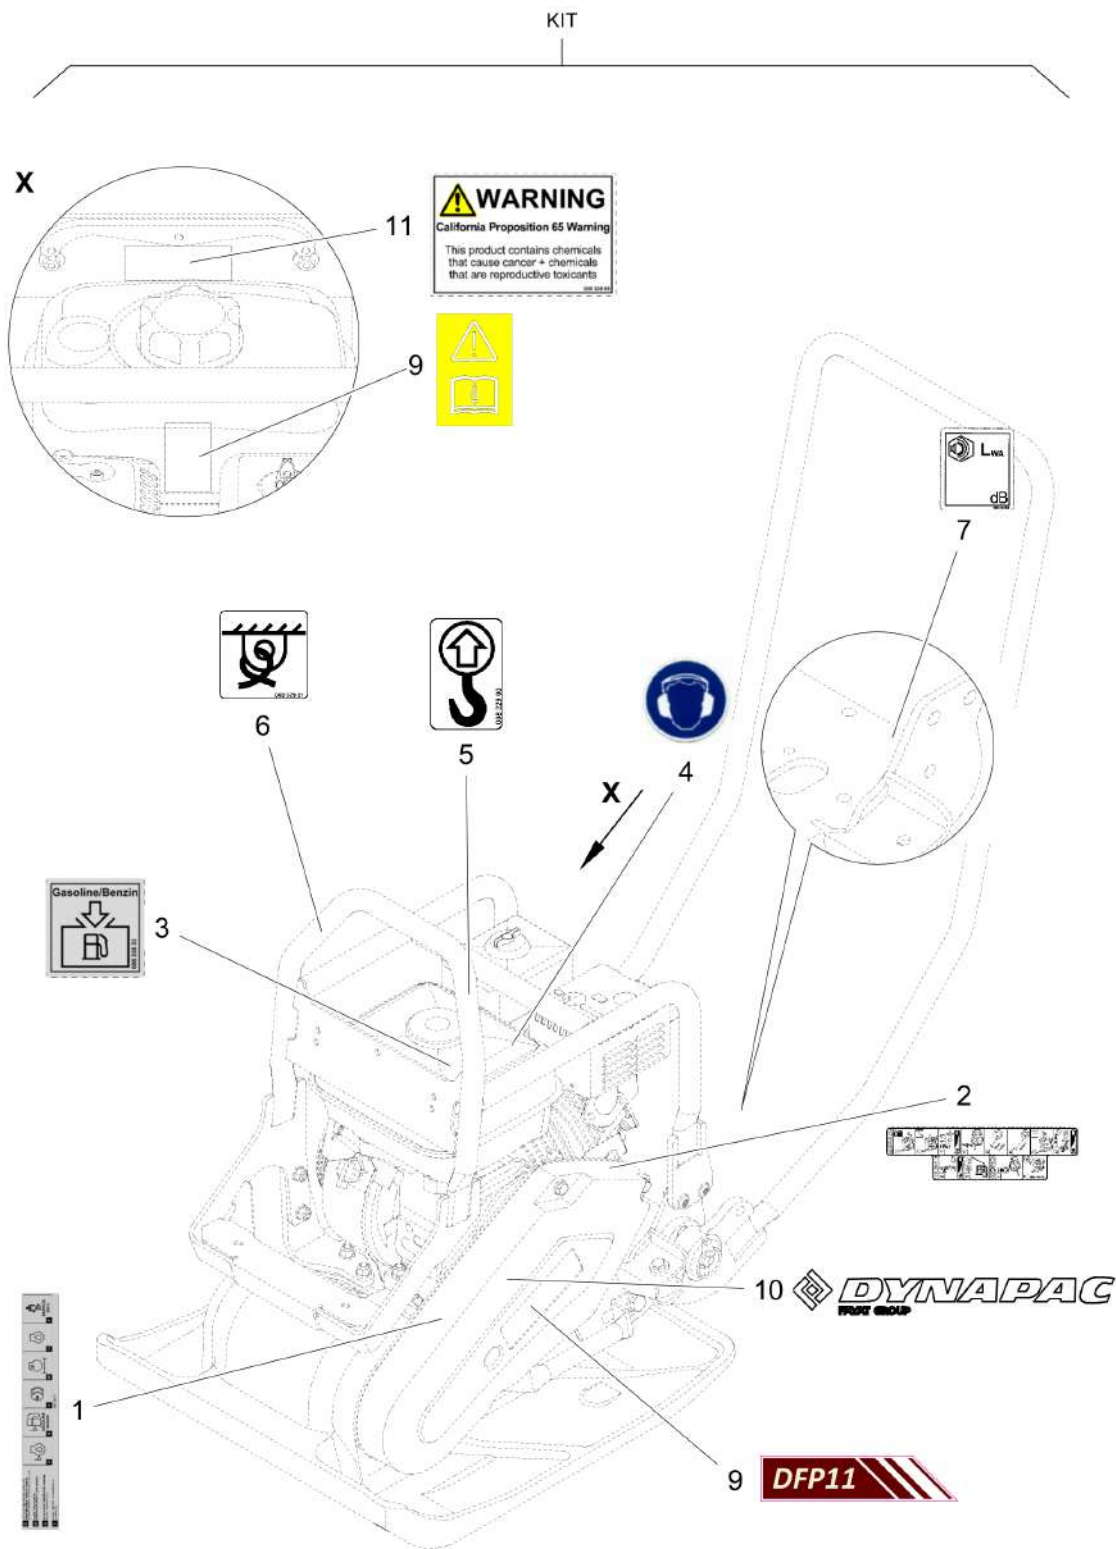

Refurbishing kits 4812064106 Refurbishing kit - decals

Refer to Parts Online for the most up to date information. The printed information might be outdated.

Mon Jun 08 16:16:57 UTC 2026

Forward Plate DFP11

Item	Part No.	Qty	Name	SN INFO
KIT	4812064106	1	Refurbishing kit - decals	
1	DL00833977	1	Decal,maintenance instr.	
2	DL00834125	1	Decal,operation	
3	DL00833833	1	Decal,indication	
4	DL00833226	1	Decal,indication	
5	DL05050358	1	Decal,indication	
6	DL05050359	1	Decal,indication	
7	DL00832654	1	Decal,indication	
8	DL00833653	1	Decal,indication	
9	DL92410405	1	Type designation	
10	DL92410221	1	Decal	
11	DL00833968	1	Warning sign	

Refer to Parts Online for the most up to date information. The printed information might be outdated.

Mon Jun 08 16:16:57 UTC 2026