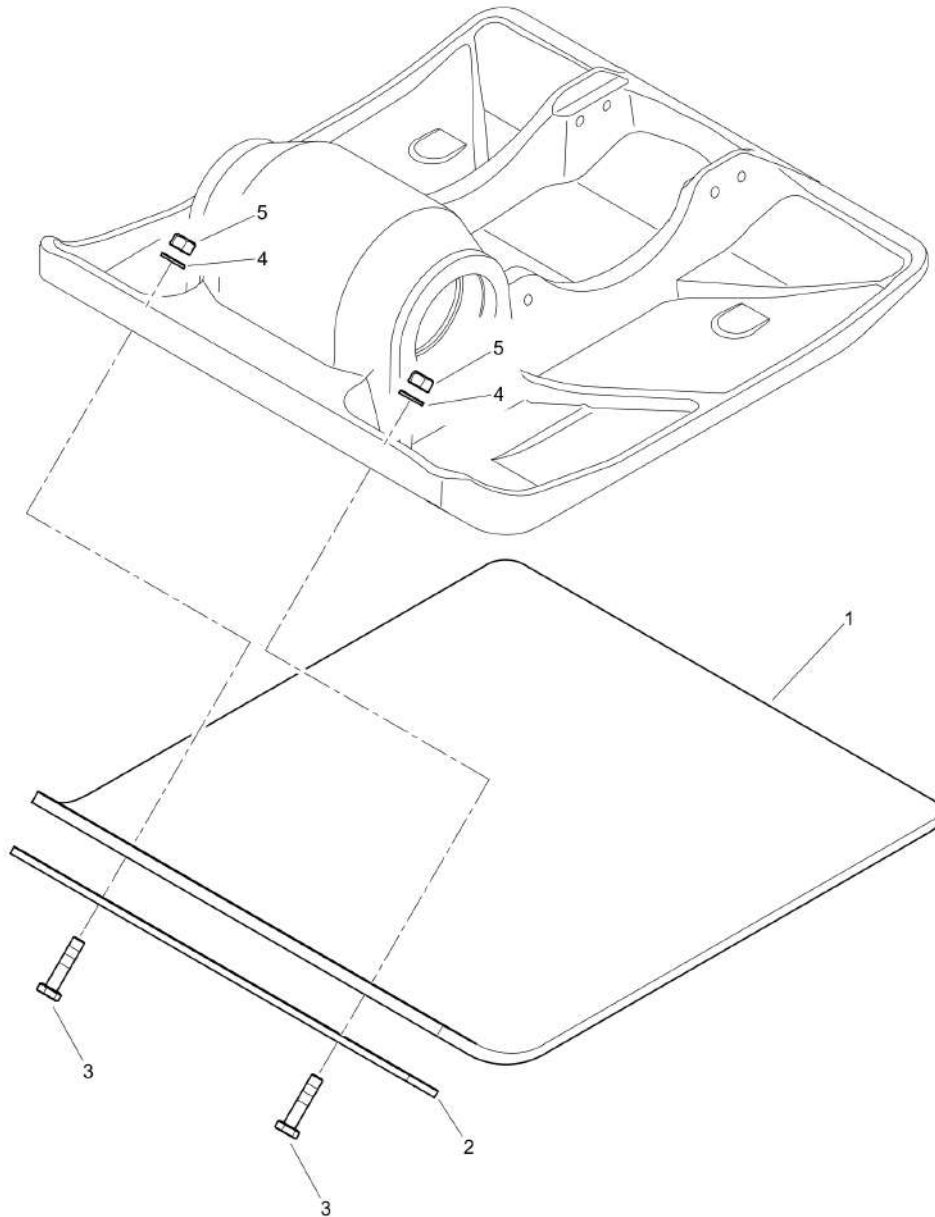

Field kits DL92401001 X5-Synthetic plate

Refer to Parts Online for the most up to date information. The printed information might be outdated.

Mon Jun 08 16:16:58 UTC 2026

Forward Plate DFP11

Item	Part No.	Qty	Name	SN INFO
.	DL92401001	1	X5-Synthetic plate	
1	DL23003232	1	Plastic plate	
2	DL23003037	1	Supporting plate	
3	DL07141041	2	Screw	
4	DL08591025	2	Washer	
5	DL08131016	2	Safety nut	

Refer to Parts Online for the most up to date information. The printed information might be outdated.

Mon Jun 08 16:16:58 UTC 2026