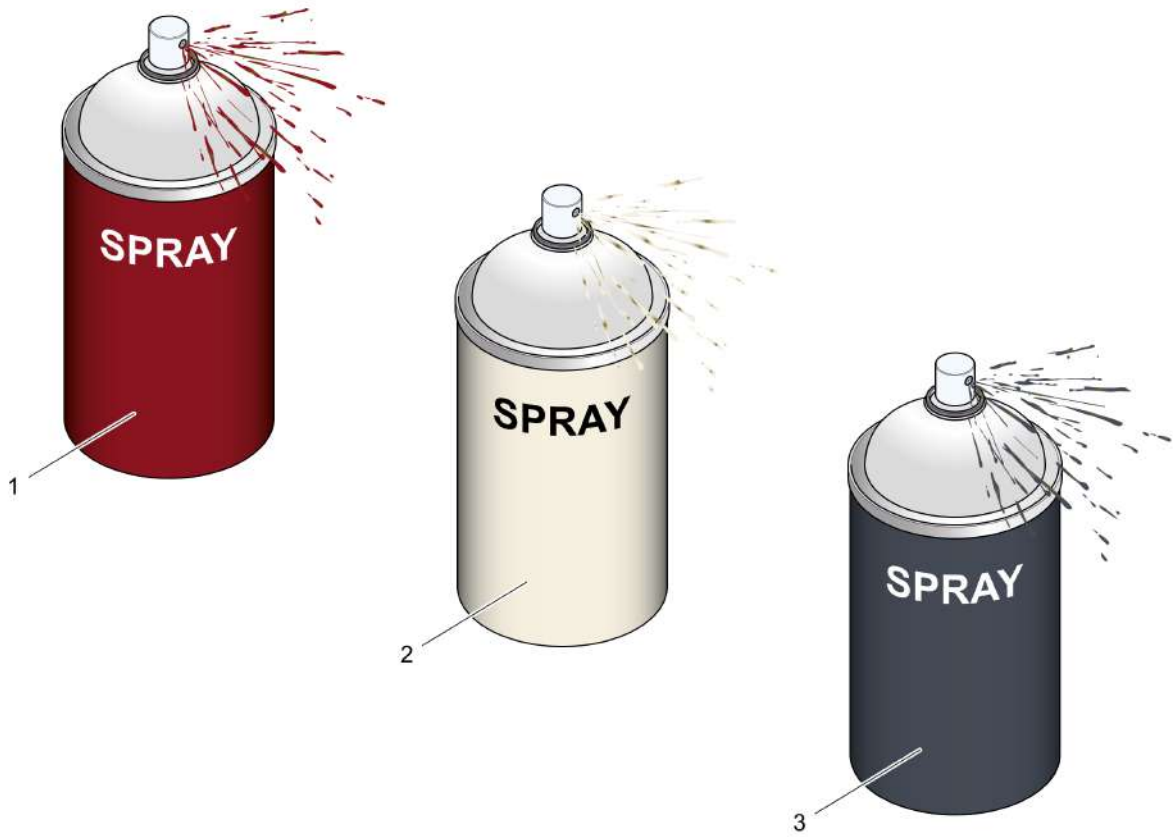

Refer to Parts Online for the most up to date information. The printed information might be outdated.

Mon Jun 08 16:16:57 UTC 2026

Refurbishing kits Color Dynapac-Light

Forward Plate DFP11

Item	Part No.	Qty	Name	SN INFO
1	4812215512	1	Dynapac color, red	
2	4812215516	1	Dynapac color, white	
3	4812071005	1	Dynapac color, grey	
3	DL00973105	1	Dynapac color, 400ml grey - D.ONE hood only	