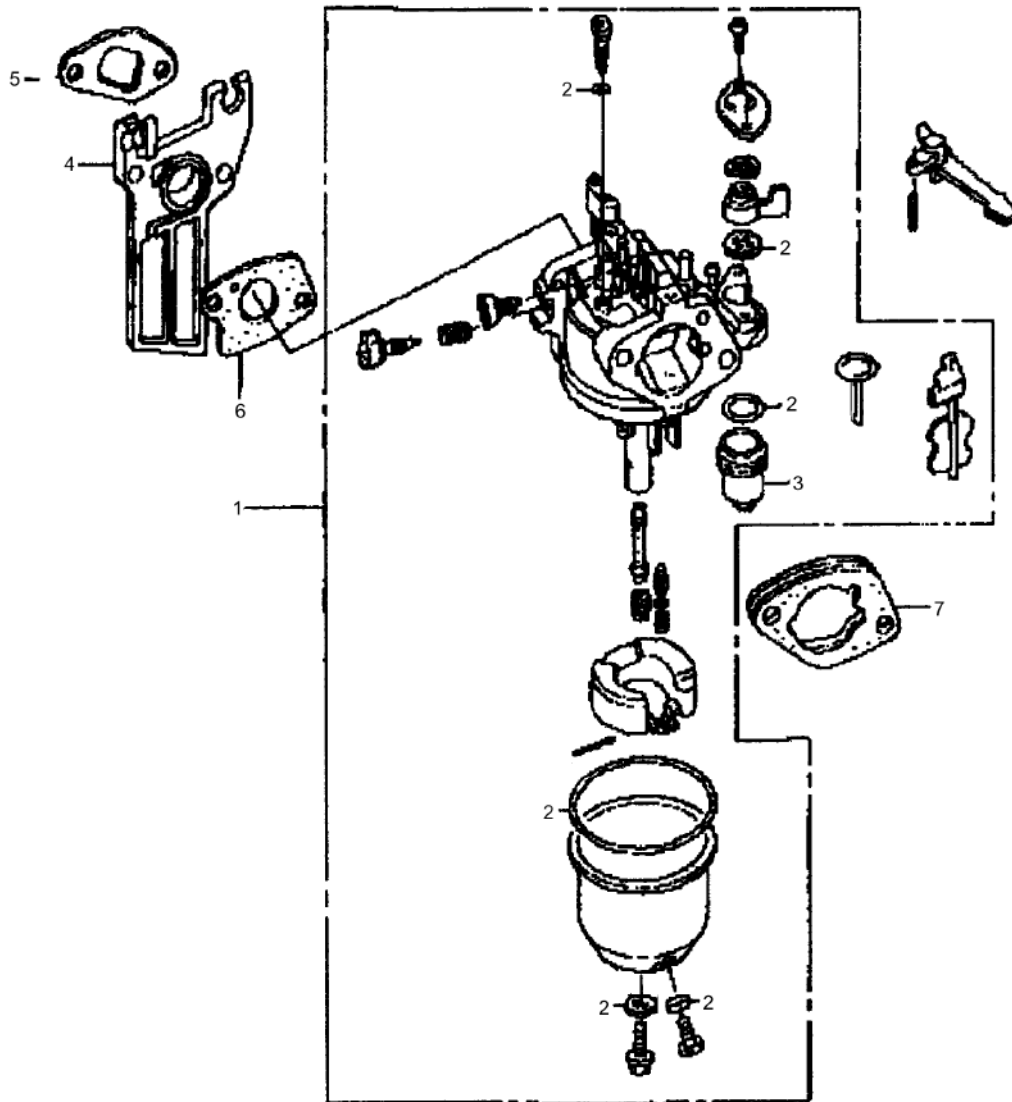

11.53

Refer to Parts Online for the most up to date information. The printed information might be outdated.

Mon Jun 08 16:17:12 UTC 2026

Forward Plate DFP11

Item	Part No.	Qty	Name	SN INFO
1	DL05749449	1	Carburetor	
2	DL05749450	1	>Kit,seal	
3	DL05747313	1	Cup,fuel strainer	
4	DL05749016	1	Insulator	
5	DL05747342	1	Insulator gasket	
6	DL05747440	1	Gasket,carburetor	
7	DL05747149	1	Connecting piece	

Refer to Parts Online for the most up to date information. The printed information might be outdated.

Mon Jun 08 16:17:12 UTC 2026