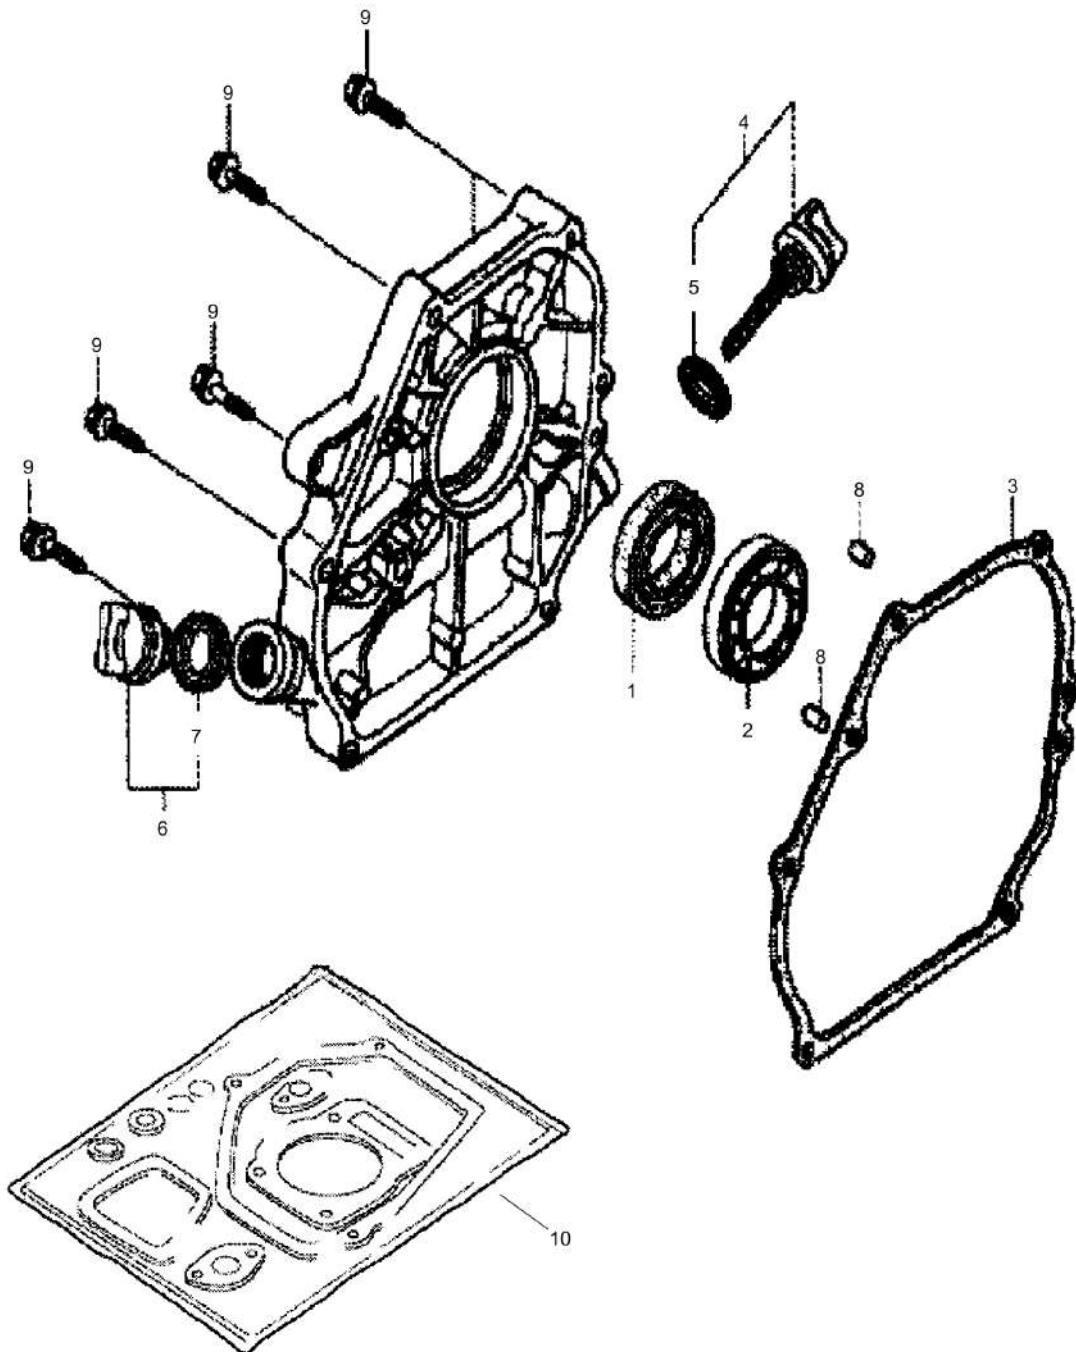

11.02

Refer to Parts Online for the most up to date information. The printed information might be outdated.

Mon Jun 08 16:17:06 UTC 2026

Forward Plate DFP11

Item	Part No.	Qty	Name	SN INFO
1	DL05748553	1	Radial seal	
2	DL05114005	1	Ball bearing,grooved	
3	DL05747221	1	Gasket,crankcase	
4	DL05748601	1	Filler cap	
5	DL05748603	1	Gasket, oil dip stick	
6	DL05748602	1	Filler cap	
7	DL05748603	1	Gasket, oil dip stick	
8	DL05747389	2	Dowel pin	
9	DL05747390	6	Screw	
10	DL05749099	1	Engine gasket set	

Refer to Parts Online for the most up to date information. The printed information might be outdated.

Mon Jun 08 16:17:06 UTC 2026