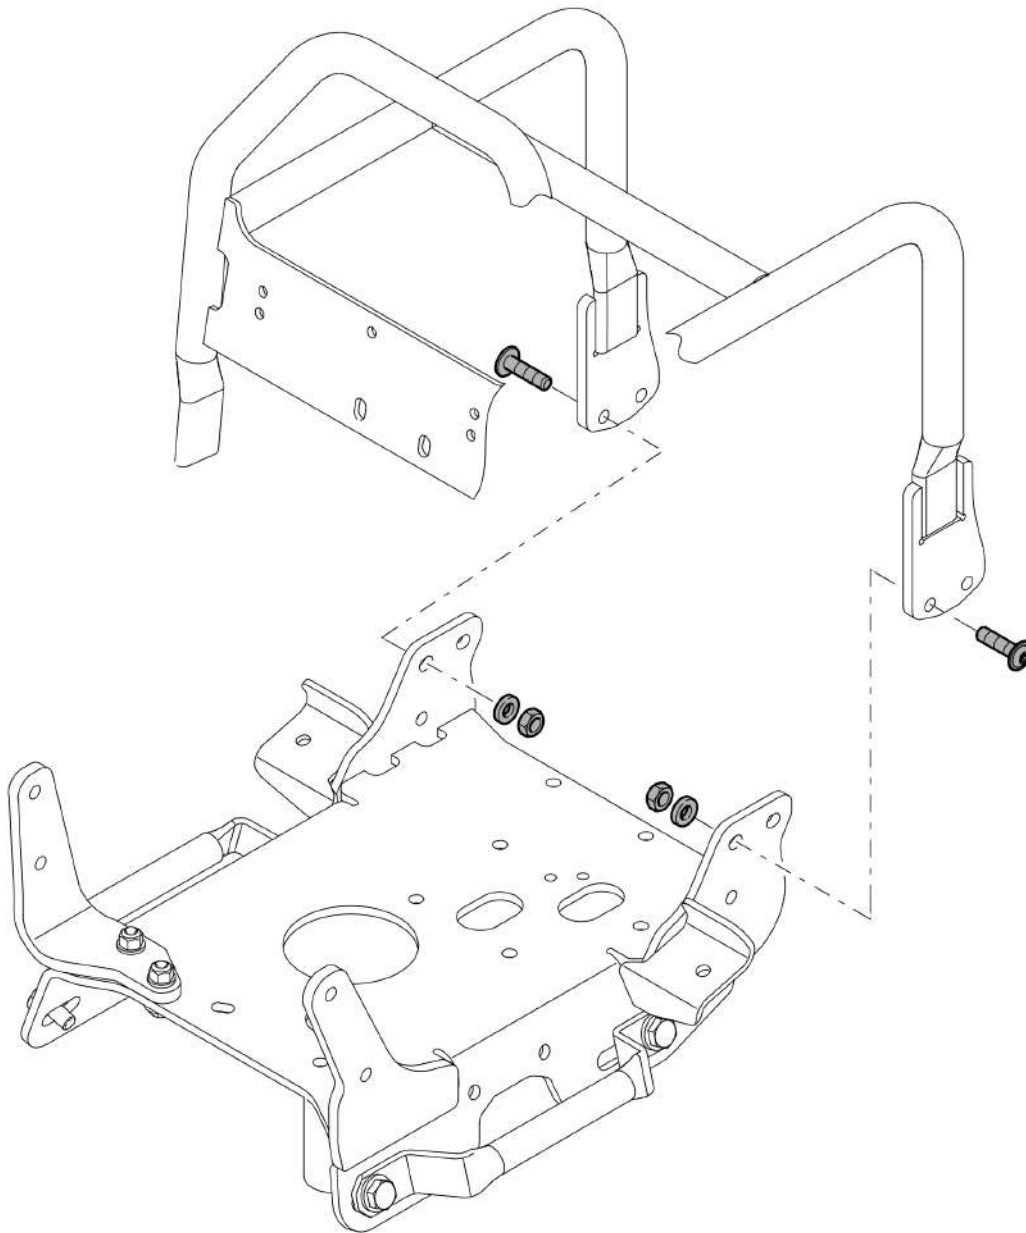

Forward Plate DFP11

Item	Part No.	Qty	Name	SN INFO
.	DL92401005	1	T90-Transport wheels,mid bow	
1	DL23003314	1	Frame	
2	DL07141242	2	Screw	
3	DL08511324	6	Washer	
4	DL08131218	2	Safety nut	
5	DL06422046	1	Control pin	
6	DL06704107	2	Wheel	
7	DL05520315	2	Supporting disc	
8	DL09170407	2	Cotter pin	
9	DL23003248	1	Holder	
10	DL07140834	2	Screw	
11	DL08510817	4	Washer	
12	DL08130813	2	Safety nut	
13	DL23003354	1	Detent	
14	DL07140626	1	Screw	
15	DL08590617	1	Washer	
16	DL23003460	1	Holder	
17	DL07140834	2	Screw	
18	DL08510817	4	Washer	
19	DL08130813	2	Safety nut	
20	DL23003455	1	Hook	
21	DL68050213	1	Washer	
22	DL07140834	1	Screw	
23	DL09290169	2	Belleville spring	
24	DL08130813	1	Safety nut	
25	DL08141615	1	Hexagon nut	
12.12	-		Engine Carrier	

Refer to Parts Online for the most up to date information. The printed information might be outdated.

Mon Jun 08 16:16:59 UTC 2026

Field kits DL92401040_00 T1-Transport wheels

■ entfallende Teile
deleted parts