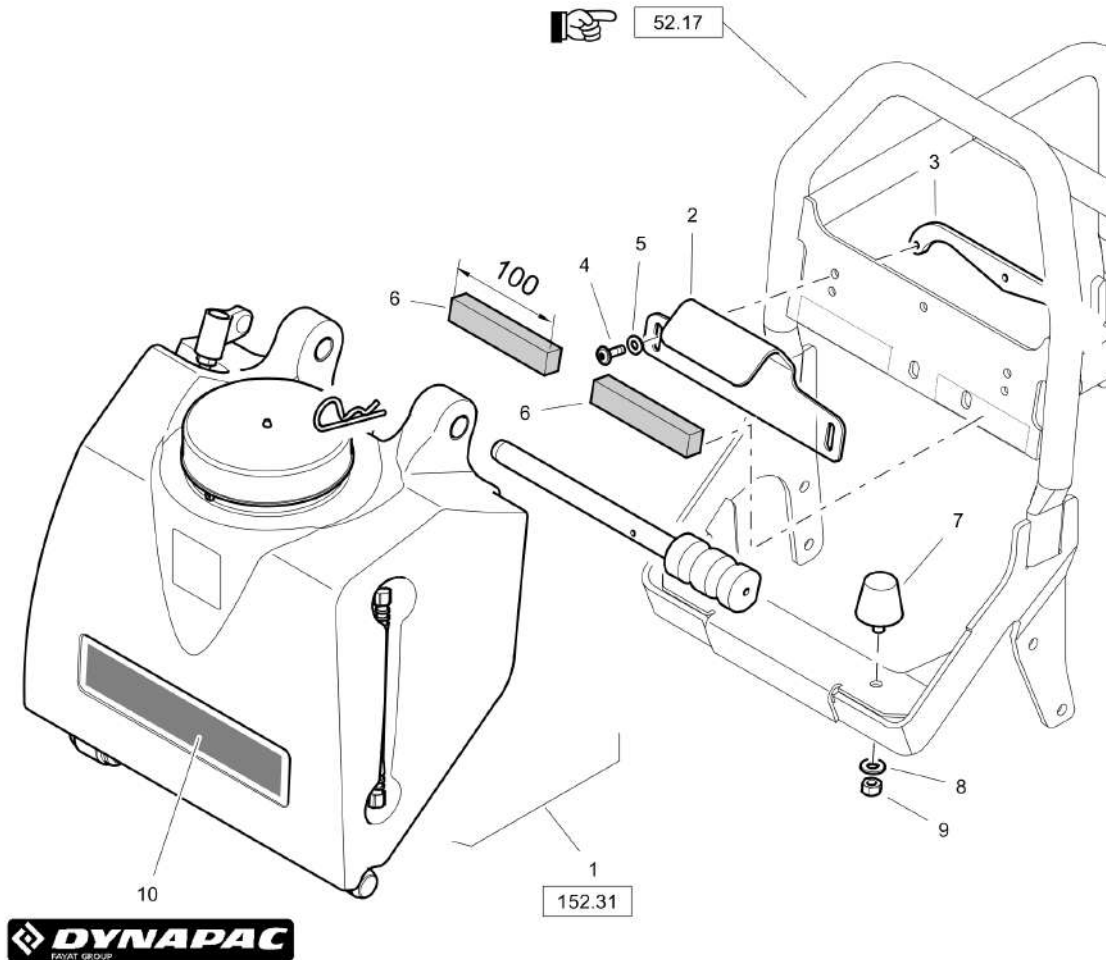

Special Equipment DL92400104_01 W1-Water sprinkler system

152.18

Refer to Parts Online for the most up to date information. The printed information might be outdated.

Mon Jun 08 16:17:21 UTC 2026

Forward Plate DFP11

Item	Part No.	Qty	Name	SN INFO
1	DL23003471	1	Water tank, assembled	
2	DL23003273	1	Plate	
3	DL23003440	1	Tapped plate	
4	DL07210616	3	Screw	
5	DL08621064	3	Washer	
6	DL00652070	2.00	Expanded rubber	
7	DL06144100	2	Stop buffer	
8	DL08752084	2	Spring washer	
9	DL08130813	2	Safety nut	
10	DL92410189	1	Decal	
52.17	-		Protection Bow	

Refer to Parts Online for the most up to date information. The printed information might be outdated.

Mon Jun 08 16:17:21 UTC 2026