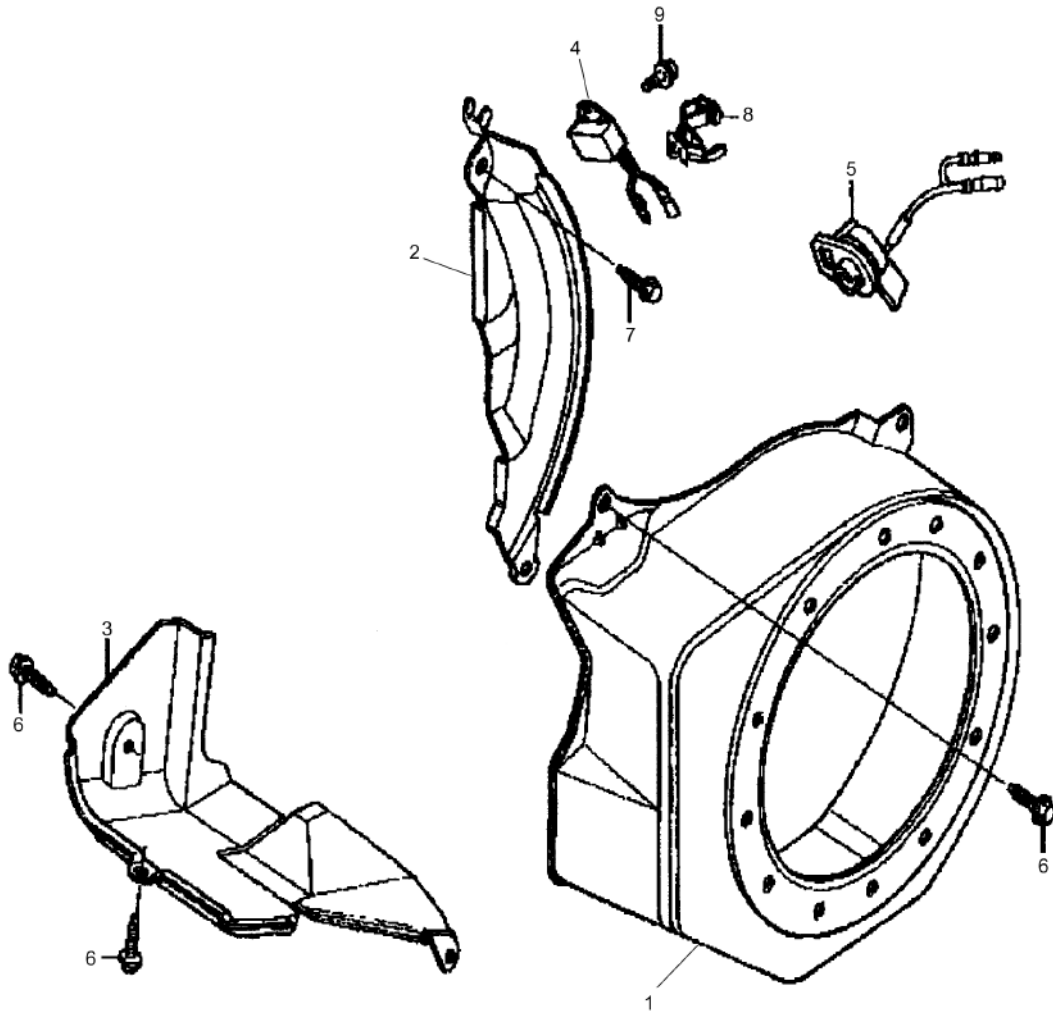

11.44

Refer to Parts Online for the most up to date information. The printed information might be outdated.

Mon Jun 08 16:17:11 UTC 2026

Forward Plate DFP11

Item	Part No.	Qty	Name	SN INFO
1	DL05748925	1	Engine cover	
2	DL05748926	1	Side plate	
3	DL05749010	1	Cover	
4	DL05748627	1	Oil alarm unit	
5	DL05748628	1	Engine stop switch	
6	DL05747322	6	Screw	
7	DL05747325	1	Screw	
8	DL05747648	1	Cable clip	
9	DL05747318	1	Screw	

Refer to Parts Online for the most up to date information. The printed information might be outdated.

Mon Jun 08 16:17:11 UTC 2026