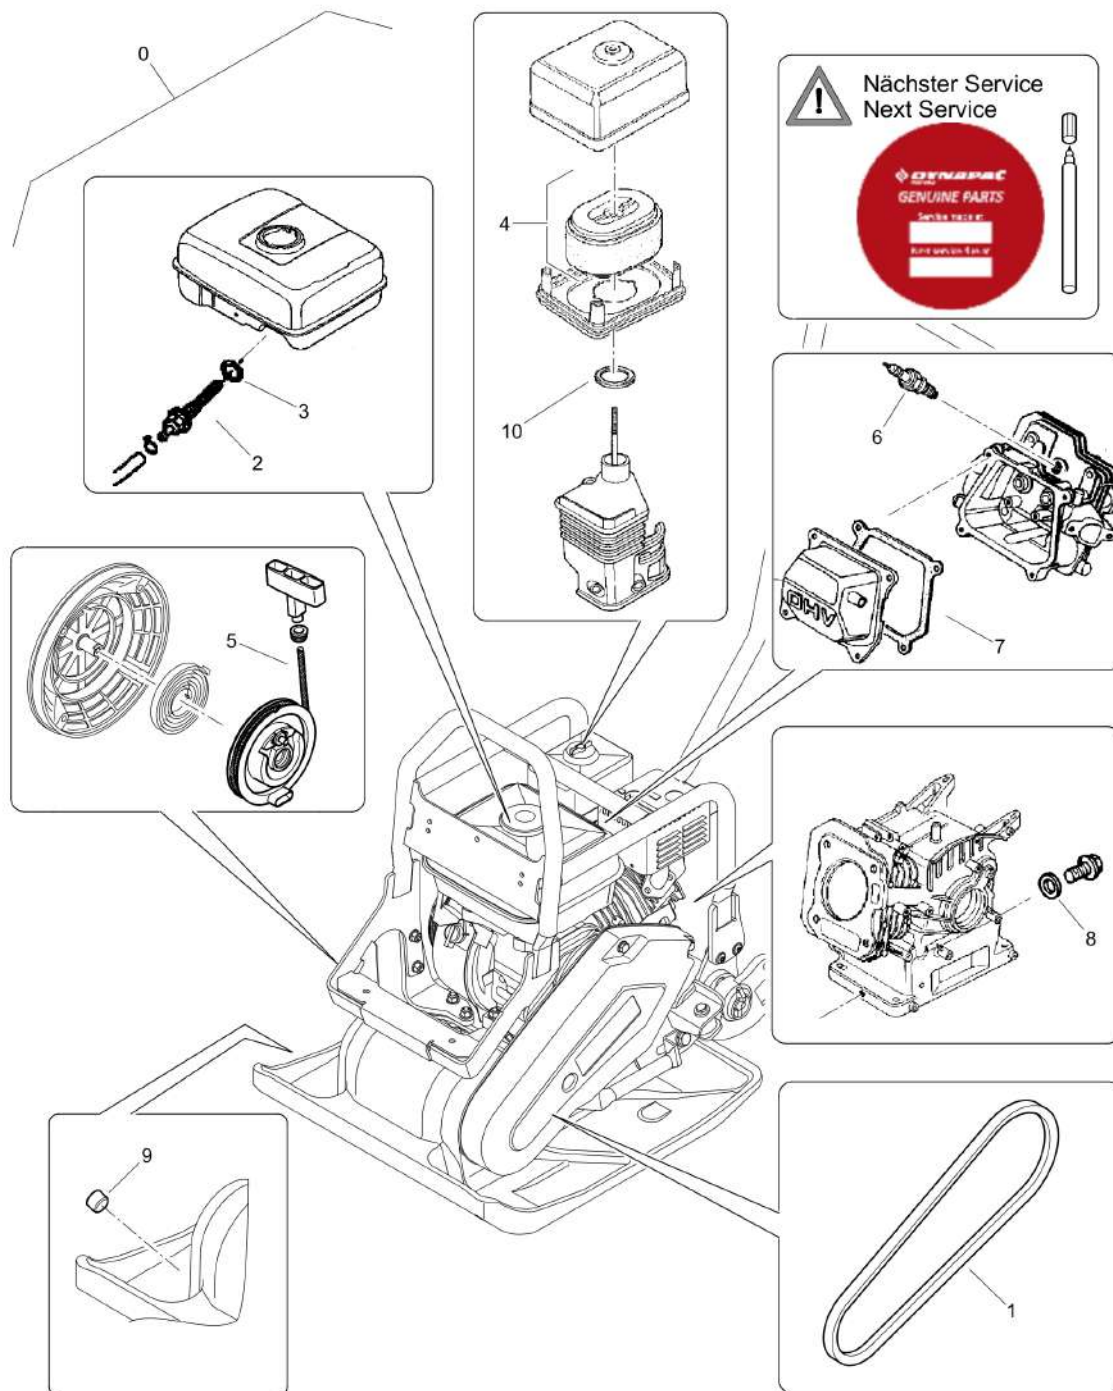

194.08

Refer to Parts Online for the most up to date information. The printed information might be outdated.

Mon Jun 08 16:16:55 UTC 2026

Forward Plate DFP11

Item	Part No.	Qty	Name	SN INFO
0	DL92492424	1	Service kit	
1	DL92410581	1	V-belt	
2	DL05747161	1	Filter, fuel	
3	DL05747188	1	Loop ring	
4	DL05747215	1	Element	
5	DL05747296	1	Starter rope	
6	DL05747282	1	Spark plug	
7	DL05747125	1	Valve cover gasket	
8	DL05747129	1	Gasket, oil drain	
9	DL07611616	1	Magnetic plug	
10	DL83403043	1	Gasket	

Refer to Parts Online for the most up to date information. The printed information might be outdated.

Mon Jun 08 16:16:55 UTC 2026