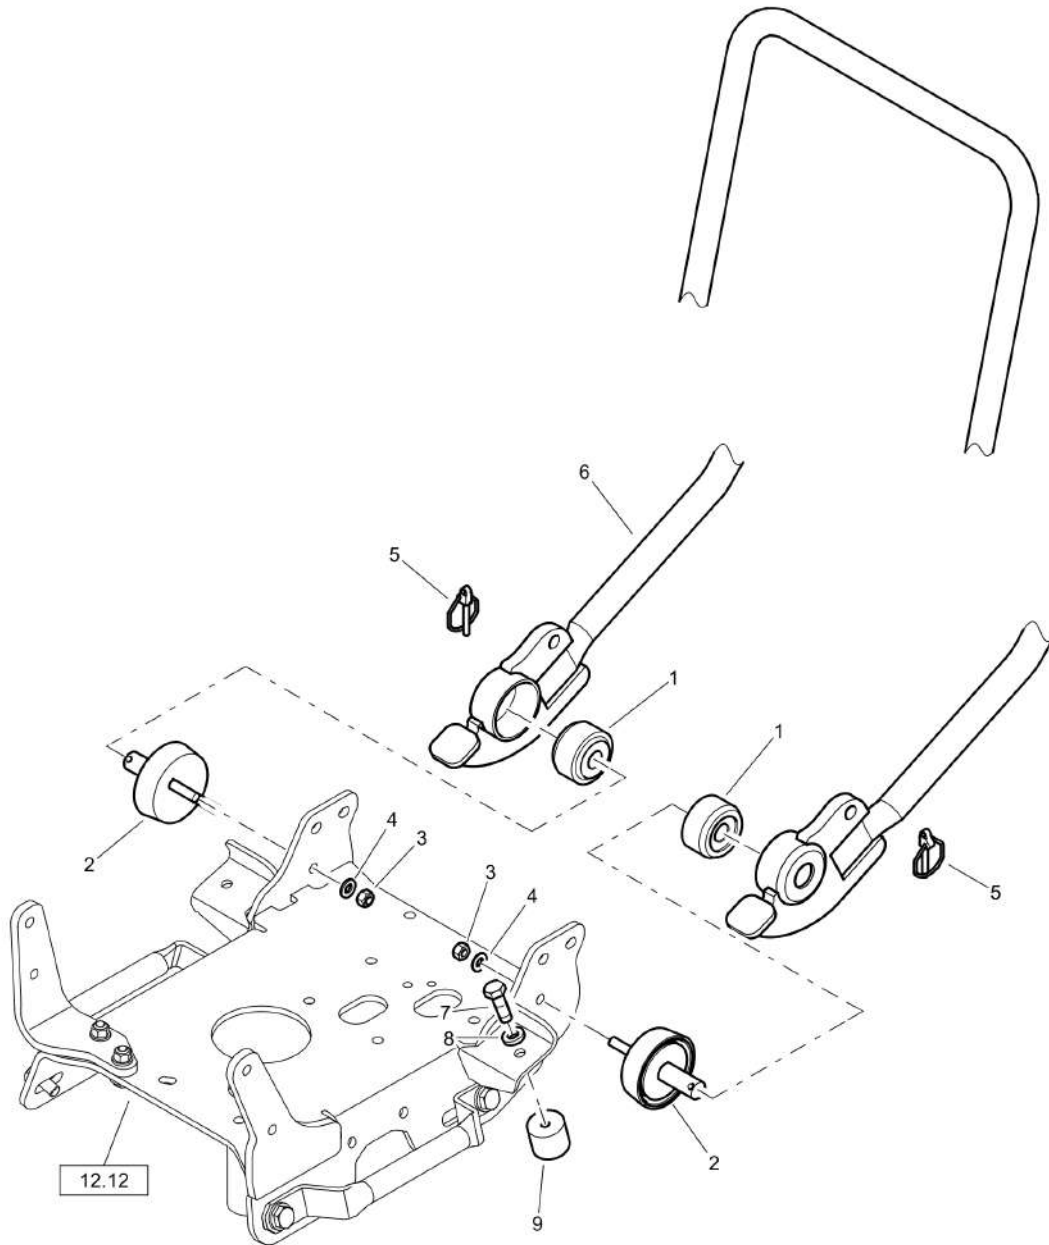

52.16

Refer to Parts Online for the most up to date information. The printed information might be outdated.

Mon Jun 08 16:17:16 UTC 2026

Forward Plate DFP11

Item	Part No.	Qty	Name	SN INFO
1	DL23003476	2	Bushing	
2	DL23003475	2	Spring element	
3	DL08130813	4	Safety nut	
4	DL08510817	4	Washer	
5	DL05931600	2	Linch pin	
6	DL23060280	1	Steering handle	
7	DL07140818	2	Screw	
8	DL08590820	2	Washer	
9	DL06142912	2	Stop buffer	
12.12	-		Engine Carrier	

Refer to Parts Online for the most up to date information. The printed information might be outdated.

Mon Jun 08 16:17:16 UTC 2026