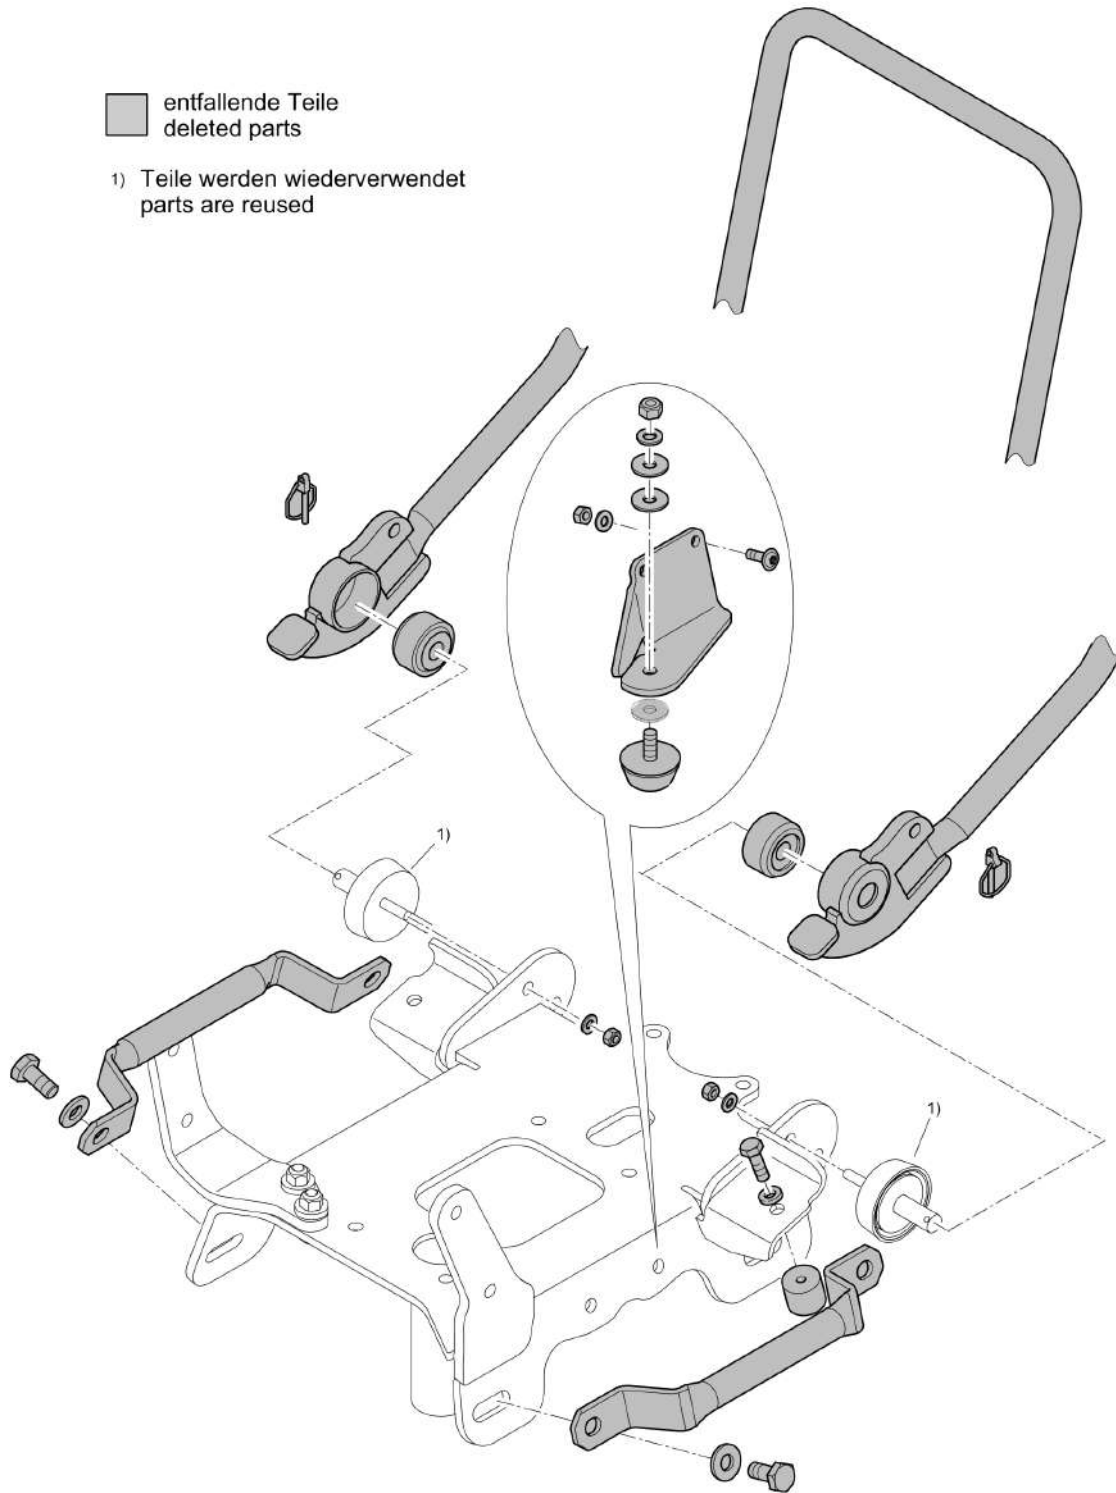

Forward Plate DFP11

Item	Part No.	Qty	Name	SN INFO
KIT	DL92401040		T1-Transport wheels	
1	DL23003314	1	Frame	
2	DL07141242	2	Screw	
3	DL08511324	6	Washer	
4	DL08131218	2	Safety nut	
5	DL06422046	1	Control pin	
6	DL08141615	1	Hexagon nut	
7	DL06704107	2	Wheel	
8	DL05520315	2	Supporting disc	
9	DL09170407	2	Cotter pin	
10	DL23003248	1	Holder	
11	DL07140834	2	Screw	
12	DL08510817	4	Washer	
13	DL08130813	2	Safety nut	
14	DL23003354	1	Detent	
15	DL07140626	1	Screw	
16	DL08590617	1	Washer	
17	DL23003479	2	Plate	
18	DL23003480	2	Plate	
19	DL06422046	2	Control pin	
20	DL08141615	4	Hexagon nut	
21	DL07210820	4	Screw	
22	DL08510817	5	Washer	
23	DL08130813	4	Safety nut	
24	DL07140899	1	Screw	

Refer to Parts Online for the most up to date information. The printed information might be outdated.

Mon Jun 08 16:17:00 UTC 2026

Field kits DL92401044_00 L15-Steering handle, Middle

Refer to Parts Online for the most up to date information. The printed information might be outdated.

Mon Jun 08 16:17:01 UTC 2026