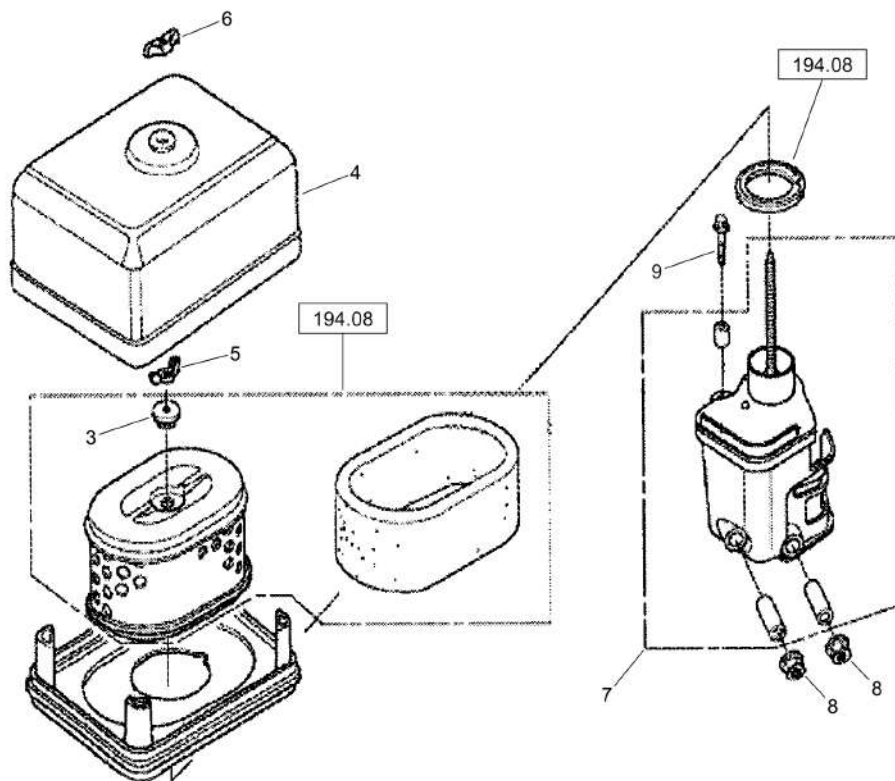

Forward Plate DFP11

Item	Part No.	Qty	Name	SN INFO
3	DL05749094	1	Rubber grommet	
4	DL05749093	1	Filter cover	
5	DL05749096	2	Wing nut	
6	DL05748909	1	Wing nut	
7	DL05749095	1	Knuckle tube	
8	DL05747312	2	Collar nut	
9	DL05747452	1	Screw	
194.08			Service kit	

Refer to Parts Online for the most up to date information. The printed information might be outdated.

Mon Jun 08 16:17:08 UTC 2026