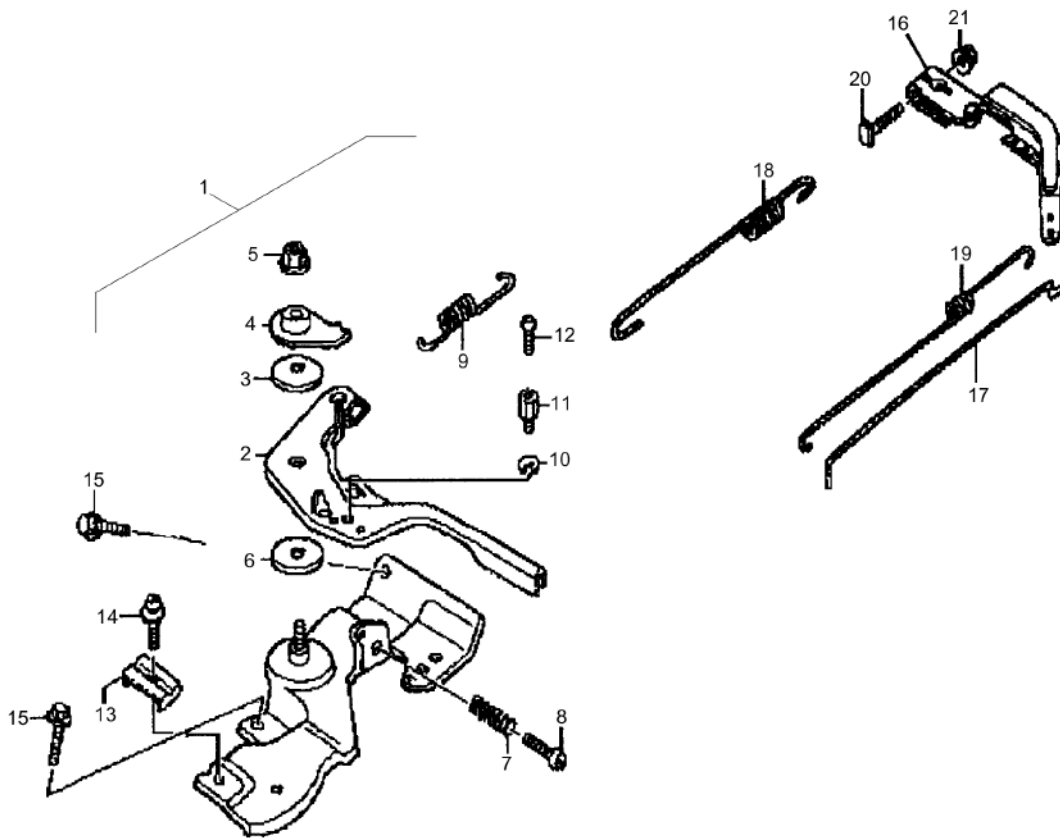

11.25

Refer to Parts Online for the most up to date information. The printed information might be outdated.

Mon Jun 08 16:17:09 UTC 2026

Forward Plate DFP11

Item	Part No.	Qty	Name	SN INFO
1	DL05749097	1	Control assy.	
2	DL05748947	1	Lever,control	
3	DL05747227	1	Belleville spring	
4	DL05747155	1	Washer	
5	DL05747264	1	Safety nut	
6	DL05747156	1	Connecting piece	
7	DL05747158	1	Adjusting spring	
8	DL05747425	1	Screw	
9	DL05747341	1	Return spring	
10	DL05747333	1	Spring ring	
11	DL05747332	1	Wire holder	
12	DL05747334	1	Screw	
13	DL05747418	1	Cable clip	
14	DL05747426	1	Screw	
15	DL05747322	2	Screw	
16	DL05748943	1	Arm governor	
17	DL05748944	1	Governor rod	
18	DL05748945	1	Governor spring	
19	DL05747246	1	Return spring	
20	DL05748997	1	Screw	
21	DL05747312	1	Collar nut	

Refer to Parts Online for the most up to date information. The printed information might be outdated.

Mon Jun 08 16:17:09 UTC 2026