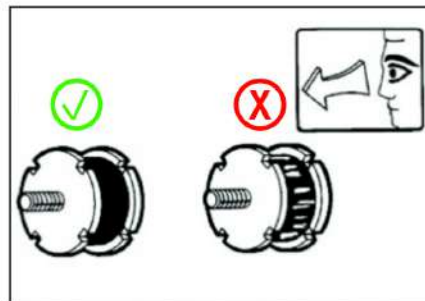

Service, repair and wear part kits 4812216973 Repair kit, shock-absorber

Refer to Parts Online for the most up to date information. The printed information might be outdated.

Mon Jun 08 16:16:53 UTC 2026

Forward Plate DFP11

Item	Part No.	Qty	Name	SN INFO
KIT	4812216973	1	Repair kit, shock-absorber	
1	DL06126912	4	Rubber buffer	
2	DL23020117	8	Shim	
3	DL07141020	4	Screw	
4	DL08752106	4	Spring washer	

Refer to Parts Online for the most up to date information. The printed information might be outdated.

Mon Jun 08 16:16:53 UTC 2026