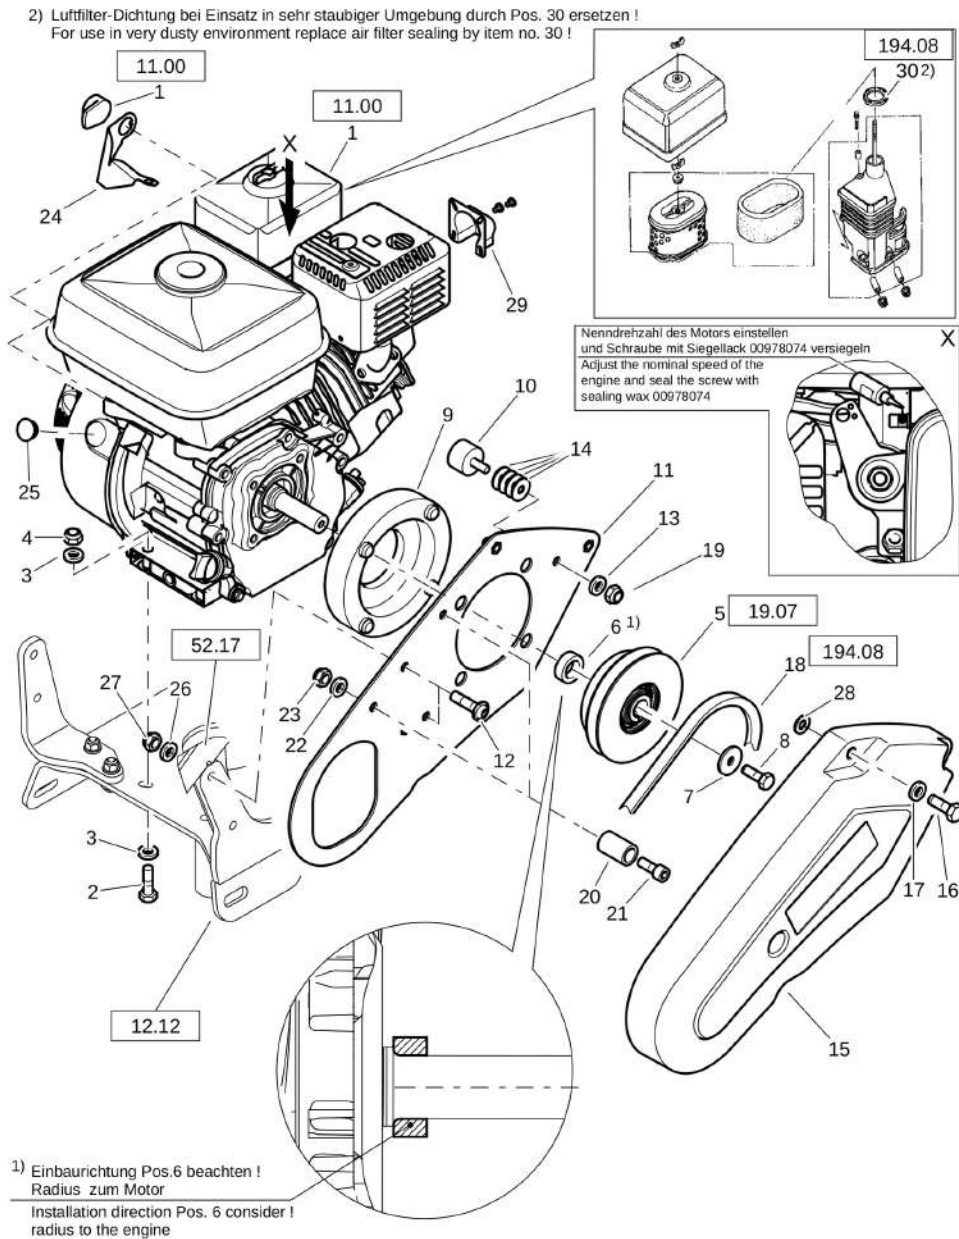

12.13

Refer to Parts Online for the most up to date information. The printed information might be outdated.

Mon Jun 08 16:17:14 UTC 2026

Forward Plate DFP11

Item	Part No.	Qty	Name	SN INFO
1	DL05747063	1	Four-stroke engine	
2	DL07140848	4	Screw	
3	DL08510817	8	Washer	
4	DL08130813	4	Safety nut	
5	DL05650122	1	Centrifugal clutch	
6	DL23040112	1	Spacer sleeve	
7	DL23040137	1	Washer	
8	DL07010816	1	Hexagon bolt	
9	DL23040106	1	Seal	
10	DL06142915	1	Stop buffer	
11	DL23040153	1	Supporting plate	
12	DL07210817	2	Screw	
13	DL08510817	1	Washer	
14	DL08621084	4	Washer	
15	DL92410030	1	V-belt guard	
16	DL07140853	3	Screw	
17	DL08510817	3	Washer	
18	DL92410581	1	V-belt	
19	DL08130813	1	Safety nut	
20	DL69020718	2	Stop	
21	DL07230819	2	Screw	
22	DL08510817	2	Washer	
23	DL08130813	2	Safety nut	
24	DL23040185	1	Supporting plate	
25	DL06510213	1	Plug	
26	DL08510817	2	Washer	
27	DL08130813	2	Safety nut	
28	DL08665000	3	Stop disc	
29	DL05749153	1	Exhaust gas effector	
30	DL83403043	1	Gasket	
11.00			Engine Parts List	
12.12			Engine Carrier	
19.07			Centrifugal Clutch	
194.08			Service kit	

Refer to Parts Online for the most up to date information. The printed information might be outdated.

Mon Jun 08 16:17:14 UTC 2026