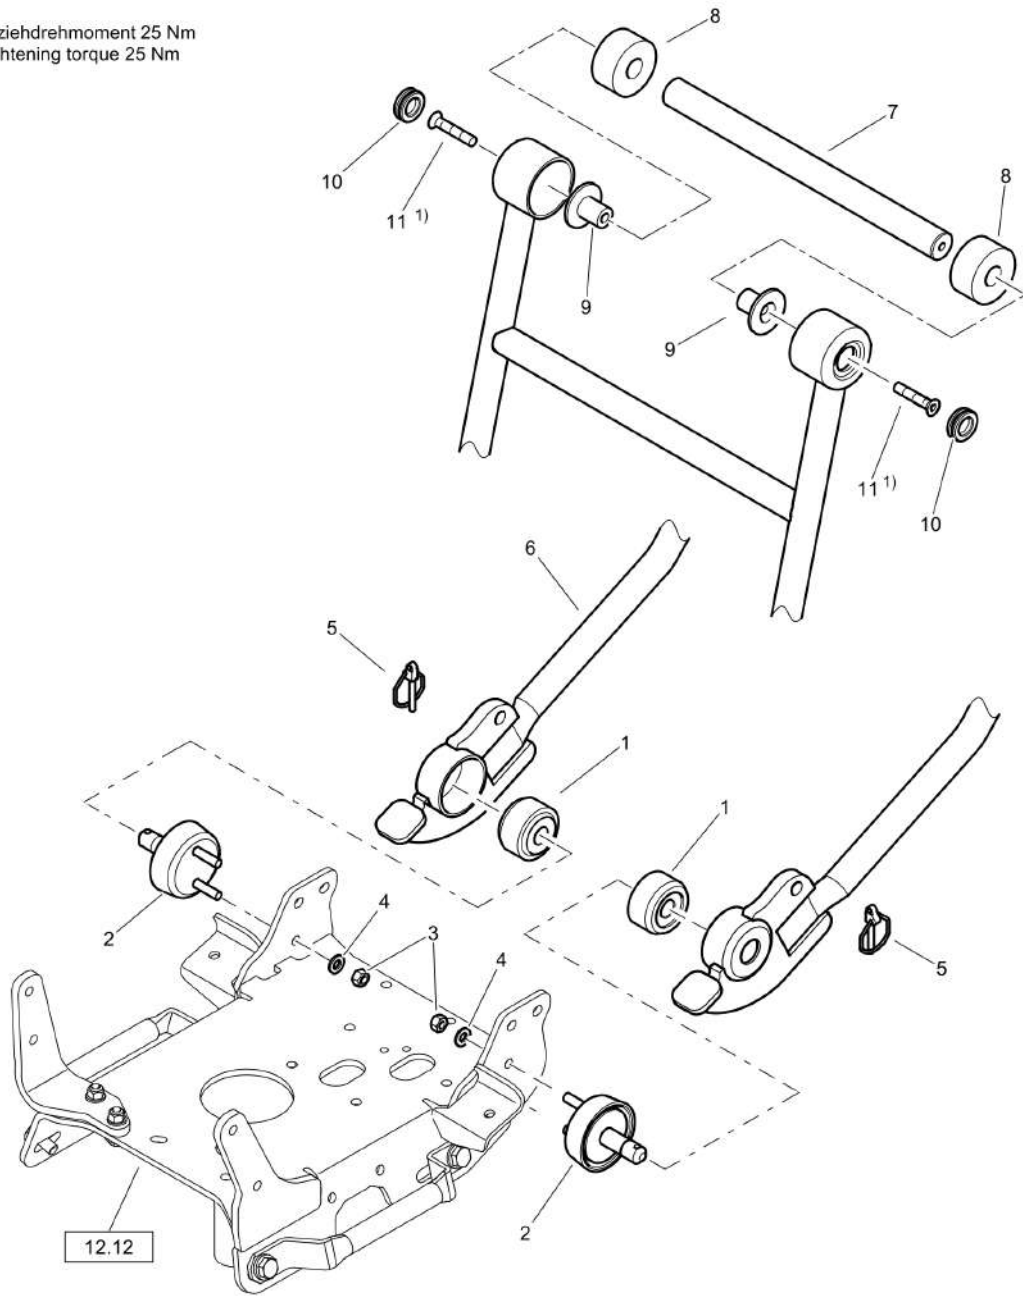

Special Equipment DL23000214_00 L19-Comfort handle

1) Anziehdrehmoment 25 Nm
Tightening torque 25 Nm

152.72

Refer to Parts Online for the most up to date information. The printed information might be outdated.

Mon Jun 08 16:17:22 UTC 2026

Forward Plate DFP11

Item	Part No.	Qty	Name	SN INFO
1	DL23003476	2	Bushing	
2	DL23003475	2	Spring element	
3	DL08130813	4	Safety nut	
4	DL08510817	4	Washer	
5	DL05931600	2	Linch pin	
6	DL23060278	1	Steering handle	
7	DL23060333	1	Shaft	
8	DL23060282	2	Expanded rubber	
9	DL23060283	2	Stop	
10	DL05756120	2	Wall duct	
11	DL07320829	2	Screw	
12.12	-		Engine Carrier	

Refer to Parts Online for the most up to date information. The printed information might be outdated.

Mon Jun 08 16:17:22 UTC 2026