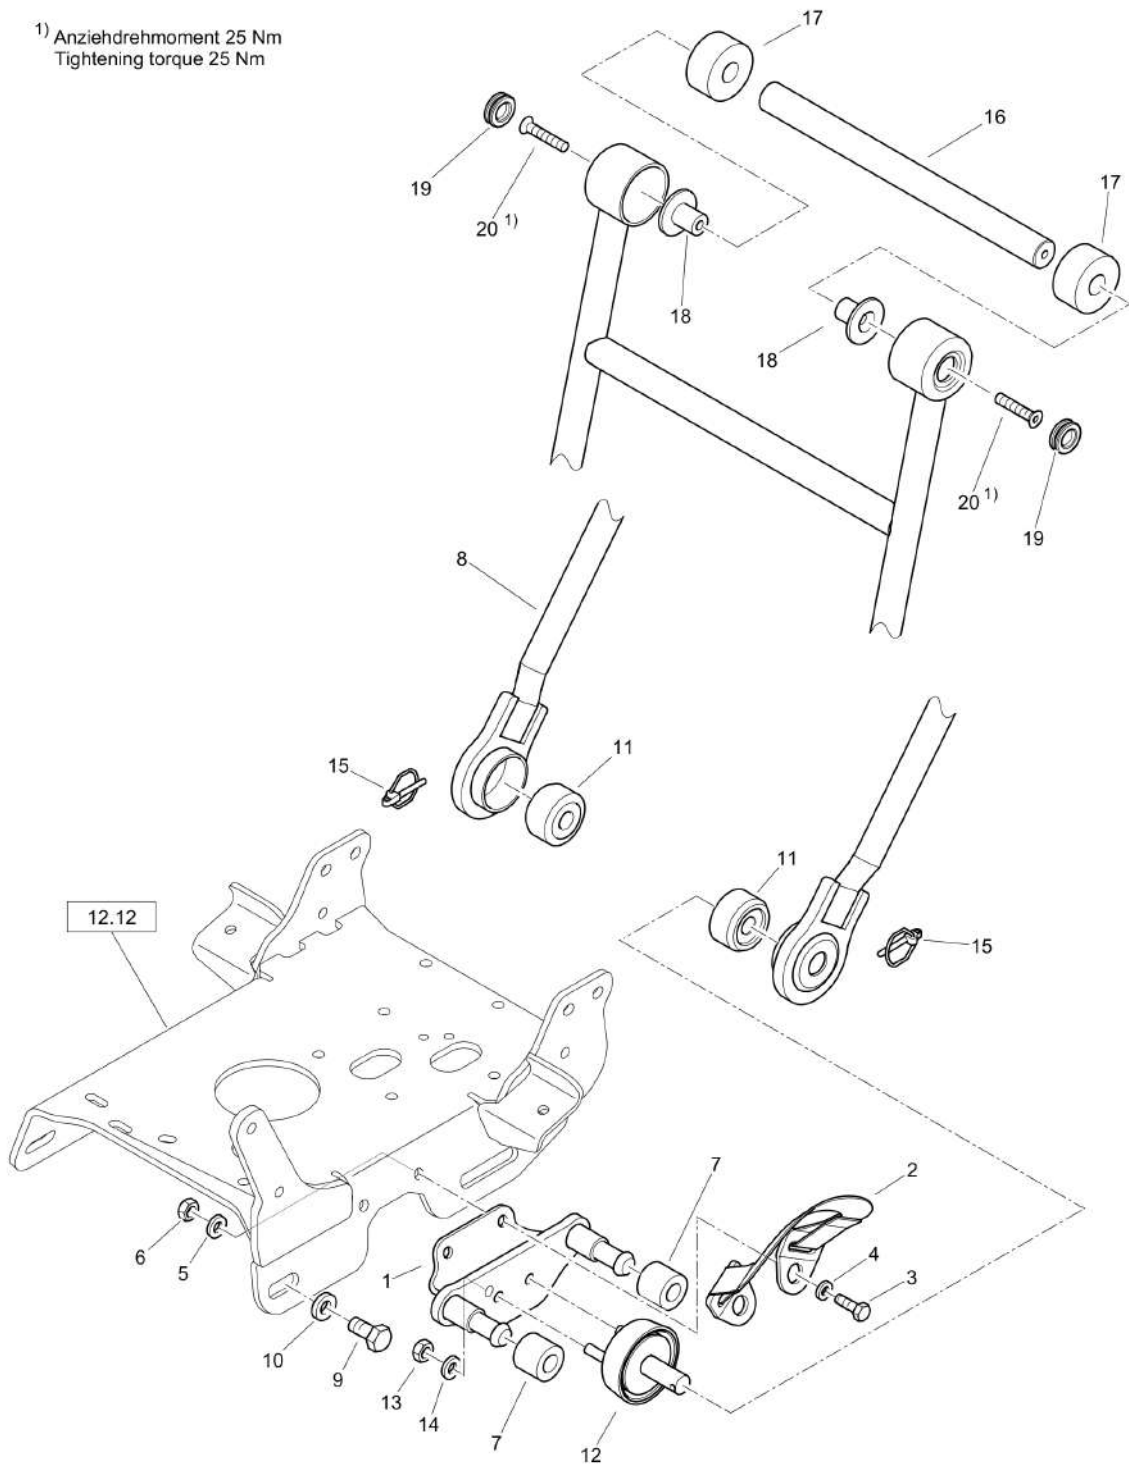

Special Equipment DL23000218_00 L20-Comfort handle,middle

1) Anziehdrehmoment 25 Nm
Tightening torque 25 Nm

152.73

Refer to Parts Online for the most up to date information. The printed information might be outdated.

Mon Jun 08 16:17:23 UTC 2026

Forward Plate DFP11

Item	Part No.	Qty	Name	SN INFO
1	DL23003484	2	Holder	
2	DL88003146	2	Band, belt	
3	DL07140842	4	Screw	
4	DL08500823	4	Washer	
5	DL08510817	4	Washer	
6	DL08130813	4	Safety nut	
7	DL23060325	4	Buffer	
8	DL23003425	1	Steering handle	
9	DL07141017	4	Screw	
10	DL08501028	4	Washer	
11	DL23003476	2	Bushing	
12	DL23003475	2	Spring element	
13	DL08110813	4	Hexagon nut	
14	DL08510817	4	Washer	
15	DL05931600	2	Linch pin	
16	DL23003428	1	Shaft	
17	DL23060282	2	Expanded rubber	
18	DL23060283	2	Stop	
19	DL05756120	2	Wall duct	
20	DL07320829	2	Screw	
12.12	-		Engine Carrier	

Refer to Parts Online for the most up to date information. The printed information might be outdated.

Mon Jun 08 16:17:23 UTC 2026