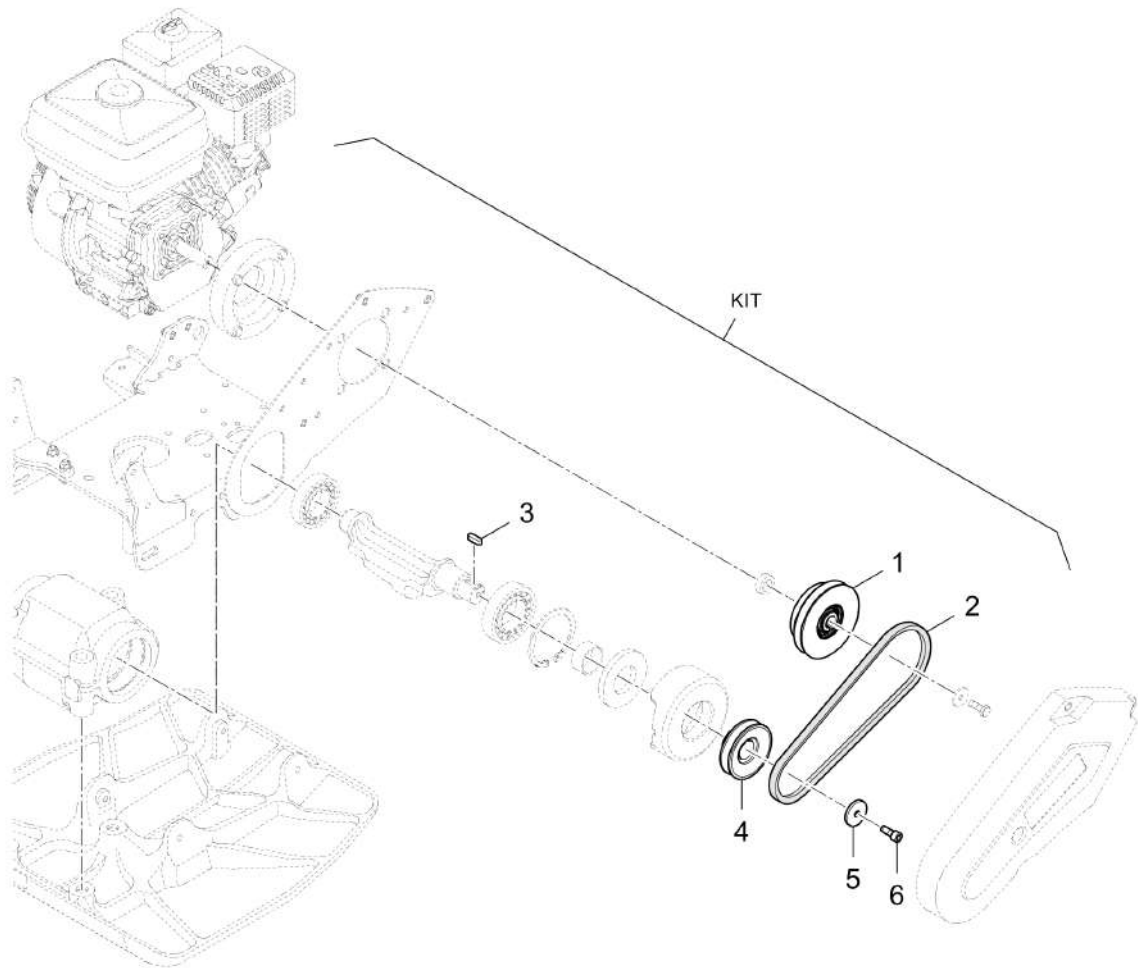

Service, repair and wear part kits 4812216980 Repair kit, transmission

Refer to Parts Online for the most up to date information. The printed information might be outdated.

Mon Jun 08 16:14:14 UTC 2026

Forward Plate DFP7AX

Item	Part No.	Qty	Name	SN INFO
KIT	4812216980	1	Repair kit, transmission	
1	DL05650122	1	Centrifugal clutch	
2	DL92410581	1	V-belt	
3	DL09181604	1	Fitting key	
4	DL23010173	1	V-belt pulley	
5	DL23010132	1	Washer	
6	DL07230819	1	Screw	

Refer to Parts Online for the most up to date information. The printed information might be outdated.

Mon Jun 08 16:14:14 UTC 2026