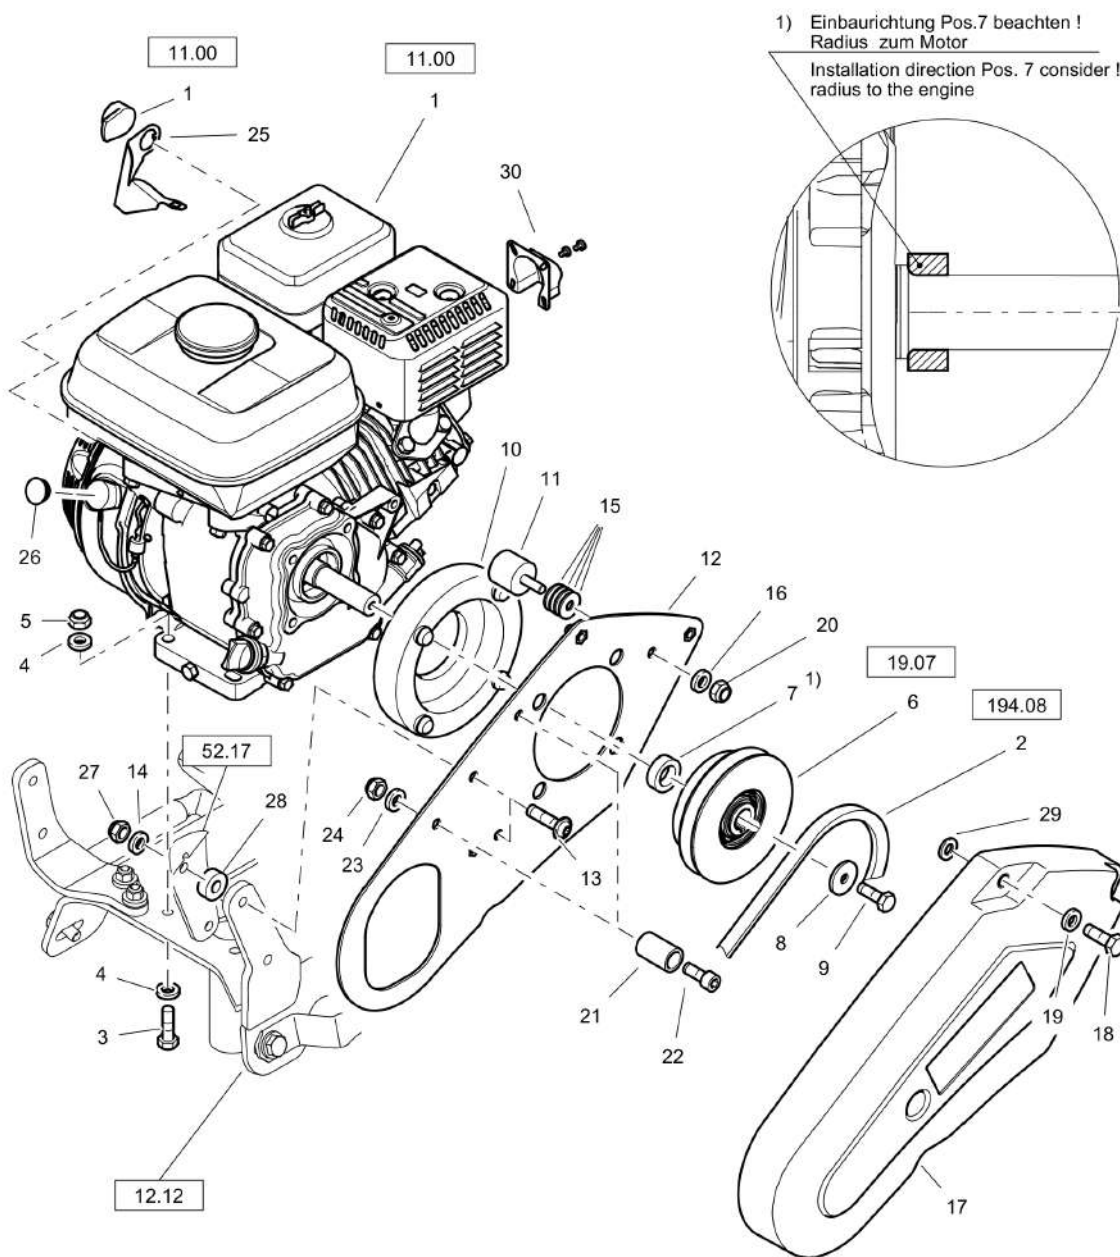

12.13

Refer to Parts Online for the most up to date information. The printed information might be outdated.

Mon Jun 08 16:14:36 UTC 2026

Forward Plate DFP7AX

Item	Part No.	Qty	Name	SN INFO
1	DL05747054	1	Four-stroke engine	
2	DL92410581	1	V-belt	
3	DL07140848	4	Screw	
4	DL08510817	8	Washer	
5	DL08130813	4	Safety nut	
6	DL05650122	1	Centrifugal clutch	
7	DL23040112	1	Spacer sleeve	
8	DL23040137	1	Washer	
9	DL07010816	1	Hexagon bolt	
10	DL23040106	1	Seal	
11	DL06142915	1	Stop buffer	
12	DL23040153	1	Supporting plate	
13	DL07210818	2	Screw	
14	DL08510817	2	Washer	
15	DL08621084	4	Washer	
16	DL08510817	1	Washer	
17	DL92410030	1	V-belt guard	
18	DL07140853	3	Screw	
19	DL08510817	3	Washer	
20	DL08130813	1	Safety nut	
21	DL69020718	2	Stop	
22	DL07230819	2	Screw	
23	DL08510817	2	Washer	
24	DL08130813	2	Safety nut	
25	DL23040147	1	Supporting plate	
26	DL06510213	1	Plug	
27	DL08130813	2	Safety nut	
28	DL28140806	2	Washer	
29	DL08665000	3	Stop disc	
30	DL05749153	1	Exhaust gas effector	
12.12	-		Engine Carrier	
52.17	-		Protection Bow	
194.08	-		Service kit	

Refer to Parts Online for the most up to date information. The printed information might be outdated.

Mon Jun 08 16:14:36 UTC 2026