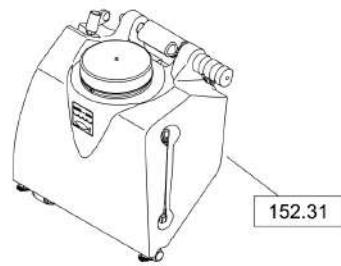

110 Options DL92500035_00_110_DFP7AX-35 Special Equipment

Refer to Parts Online for the most up to date information. The printed information might be outdated.

Mon Jun 08 16:14:47 UTC 2026

Forward Plate DFP7AX

Item	Part No.	Qty	Name	SN INFO
152.04	DL23000217_00		L15-Steering handle, Middle	
152.31	DL23003471_00		Water tank, assembled	
152.72	DL23000215_00		L19-Comfort handle	
152.73	DL23000219_00		L20-Comfort handle,middle	
161.63	DL23000613_01		T90-Transport wheels,mid bow	SN - From 101925351001 to 101925351597
161.63	DL23000613_02		T90-Transport wheels,mid bow	SN- From 101925351598 ff.
162.10	DL23000615_00		T1-Transport wheels	
194.08	DL92492525_00		SW10-Service kit	

Refer to Parts Online for the most up to date information. The printed information might be outdated.

Mon Jun 08 16:14:47 UTC 2026