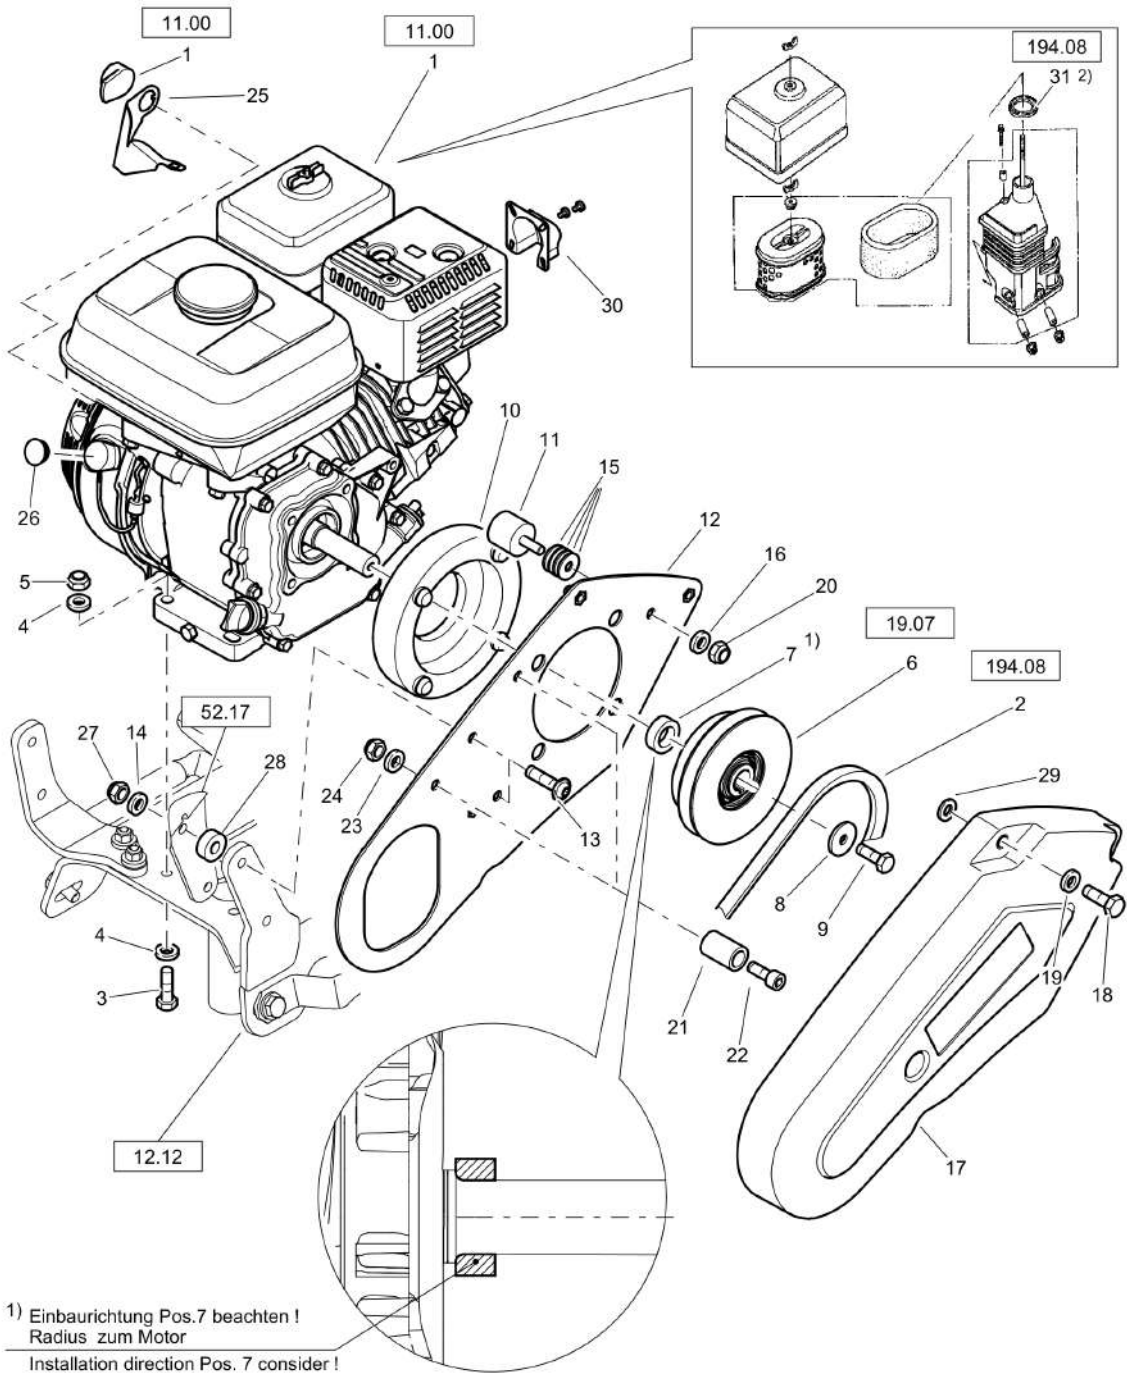

Engine / Fitting Parts DL92410721_01 Engine

2) Luftfilter-Dichtung bei Einsatz in sehr staubiger Umgebung durch Pos. 31 ersetzen !
For use in very dusty environment replace air filter sealing by item no. 31 !

12.13

Refer to Parts Online for the most up to date information. The printed information might be outdated.

Mon Jun 08 16:14:37 UTC 2026