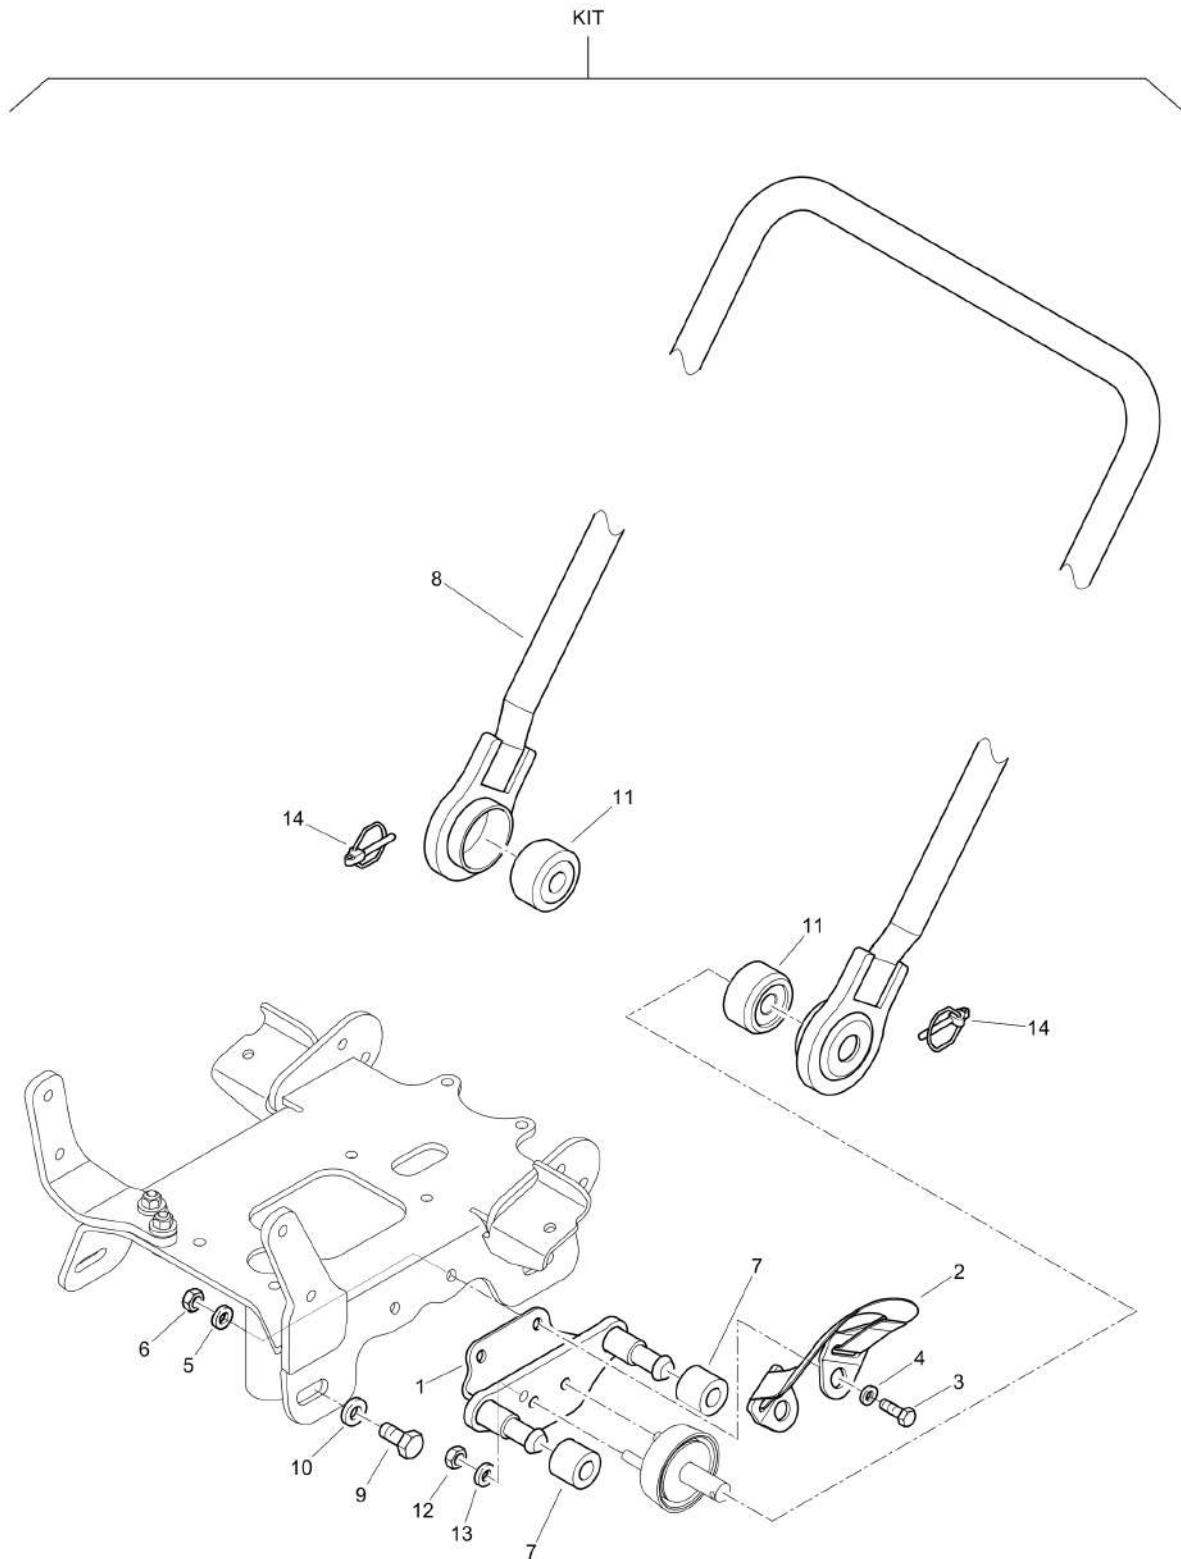

Mon Jun 08 16:14:21 UTC 2026

Refer to Parts Online for the most up to date information. The printed information might be outdated.

Mon Jun 08 16:14:22 UTC 2026

Forward Plate DFP7AX

Item	Part No.	Qty	Name	SN INFO
KIT	DL92401044	1	Steering handle, Middle	
1	DL23003484	2	Holder	
2	DL88003146	2	Band, belt	
3	DL07140842	4	Screw	
4	DL08500823	4	Washer	
5	DL08510817	4	Washer	
6	DL08130813	4	Safety nut	
7	DL23060325	4	Buffer	
8	DL23003422	1	Steering handle	
9	DL07141017	4	Screw	
10	DL08501028	4	Washer	
11	DL23003476	2	Bushing	
12	DL08110813	4	Hexagon nut	
13	DL08510817	4	Washer	
14	DL05931600	2	Linch pin	