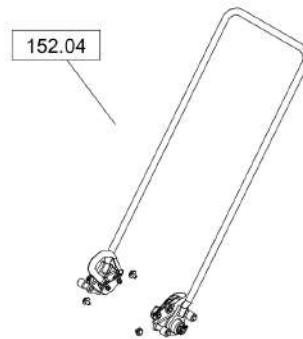

110 Options DL92500035_00_110_DFP7AX-35 Special Equipment

Refer to Parts Online for the most up to date information. The printed information might be outdated.

Mon Jun 08 16:14:47 UTC 2026

Forward Plate DFP7AX

Item	Part No.	Qty	Name	SN INFO
152.04	DL23000217_00		L15-Steering handle, Middle	
152.31	DL23003471_00		Water tank, assembled	
152.72	DL23000215_00		L19-Comfort handle	
152.73	DL23000219_00		L20-Comfort handle,middle	
161.63	DL23000613_01		T90-Transport wheels,mid bow	SN - From 101925351001 to 101925351597
161.63	DL23000613_02		T90-Transport wheels,mid bow	SN- From 101925351598 ff.
162.10	DL23000615_00		T1-Transport wheels	
194.08	DL92492525_00		SW10-Service kit	

Refer to Parts Online for the most up to date information. The printed information might be outdated.

Mon Jun 08 16:14:47 UTC 2026