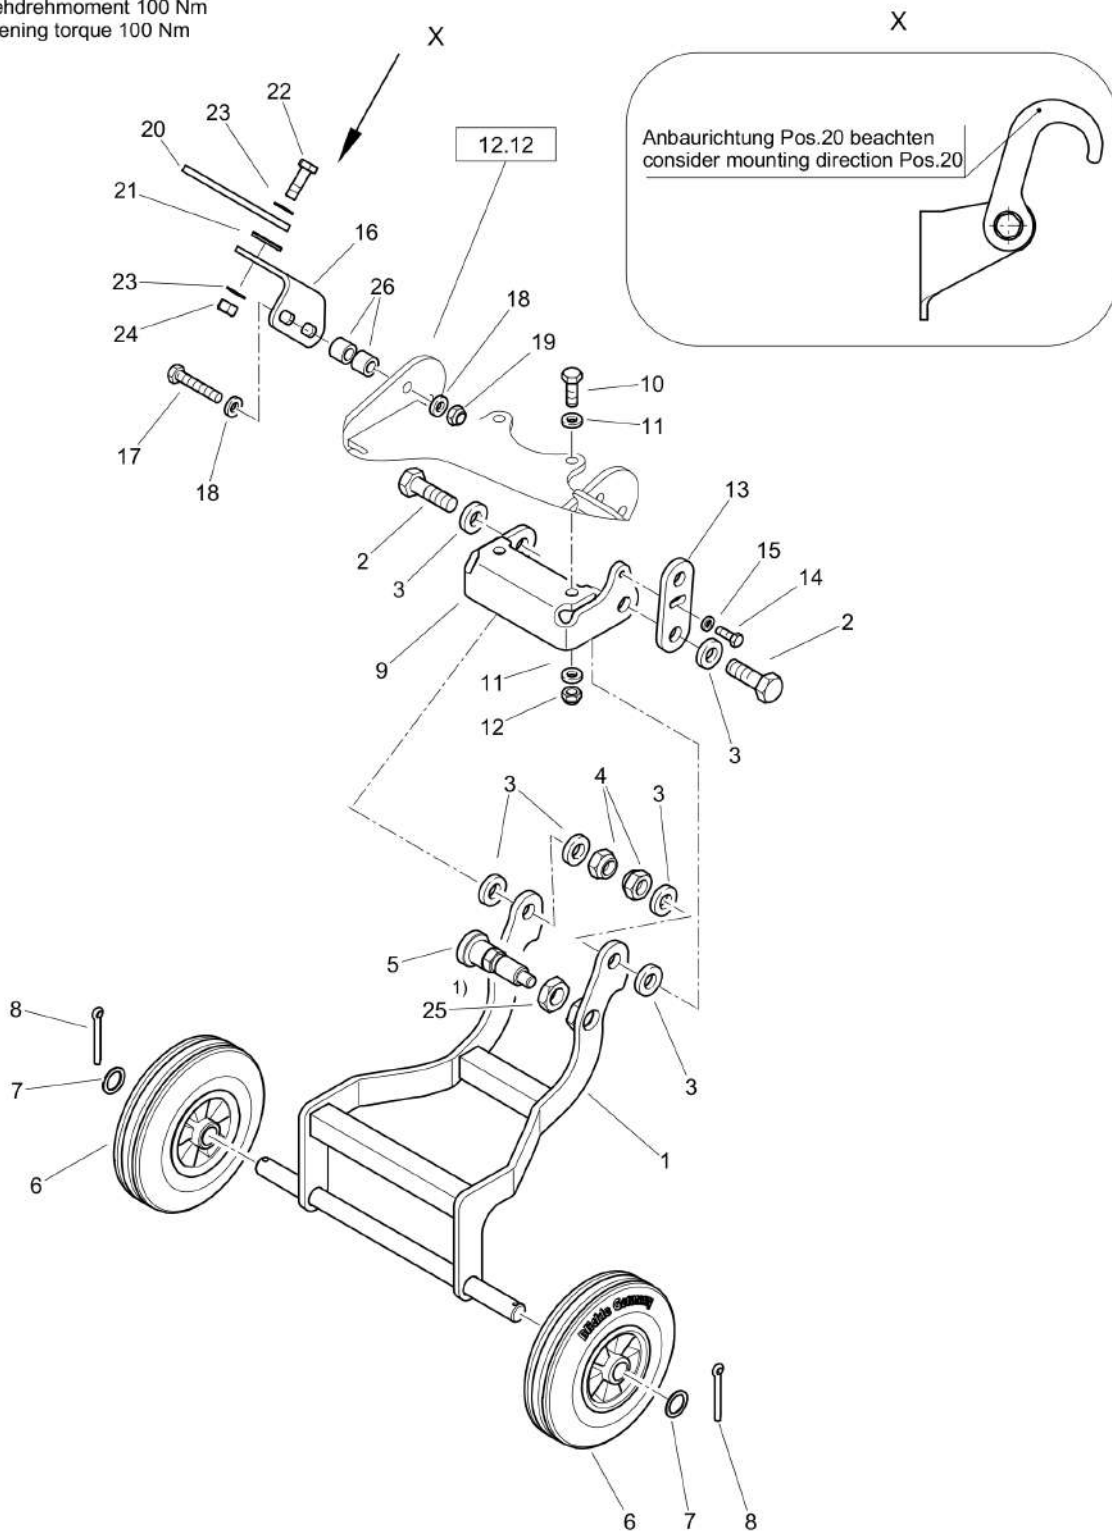

Special Equipment DL23000613_02 T90-Transport wheels,mid bow

1) Anziehdrehmoment 100 Nm
Tightening torque 100 Nm

162.10

Refer to Parts Online for the most up to date information. The printed information might be outdated.

Mon Jun 08 16:14:52 UTC 2026

Forward Plate DFP7AX

Item	Part No.	Qty	Name	SN INFO
1	DL23003317	1	Frame	
2	DL07141242	2	Screw	
3	DL08511324	6	Washer	
4	DL08131218	2	Safety nut	
5	DL06422046	1	Control pin	
6	DL06704107	2	Wheel	
7	DL05520315	2	Supporting disc	
8	DL09170407	2	Cotter pin	
9	DL23003248	1	Holder	
10	DL07140842	2	Screw	
11	DL08510817	4	Washer	
12	DL08130813	2	Safety nut	
13	DL23003354	1	Detent	
14	DL07140626	1	Screw	
15	DL08590617	1	Washer	
16	DL23003459	1	Holder	
17	DL07130818	2	Screw	
18	DL08510817	4	Washer	
19	DL08130813	2	Safety nut	
20	DL23003455	1	Hook	
21	DL68050213	1	Washer	
22	DL07140834	1	Screw	
23	DL09290169	2	Belleville spring	
24	DL08130813	1	Safety nut	
25	DL08141615	1	Hexagon nut	
26	DL83710425	2	Tube	

Refer to Parts Online for the most up to date information. The printed information might be outdated.

Mon Jun 08 16:14:52 UTC 2026