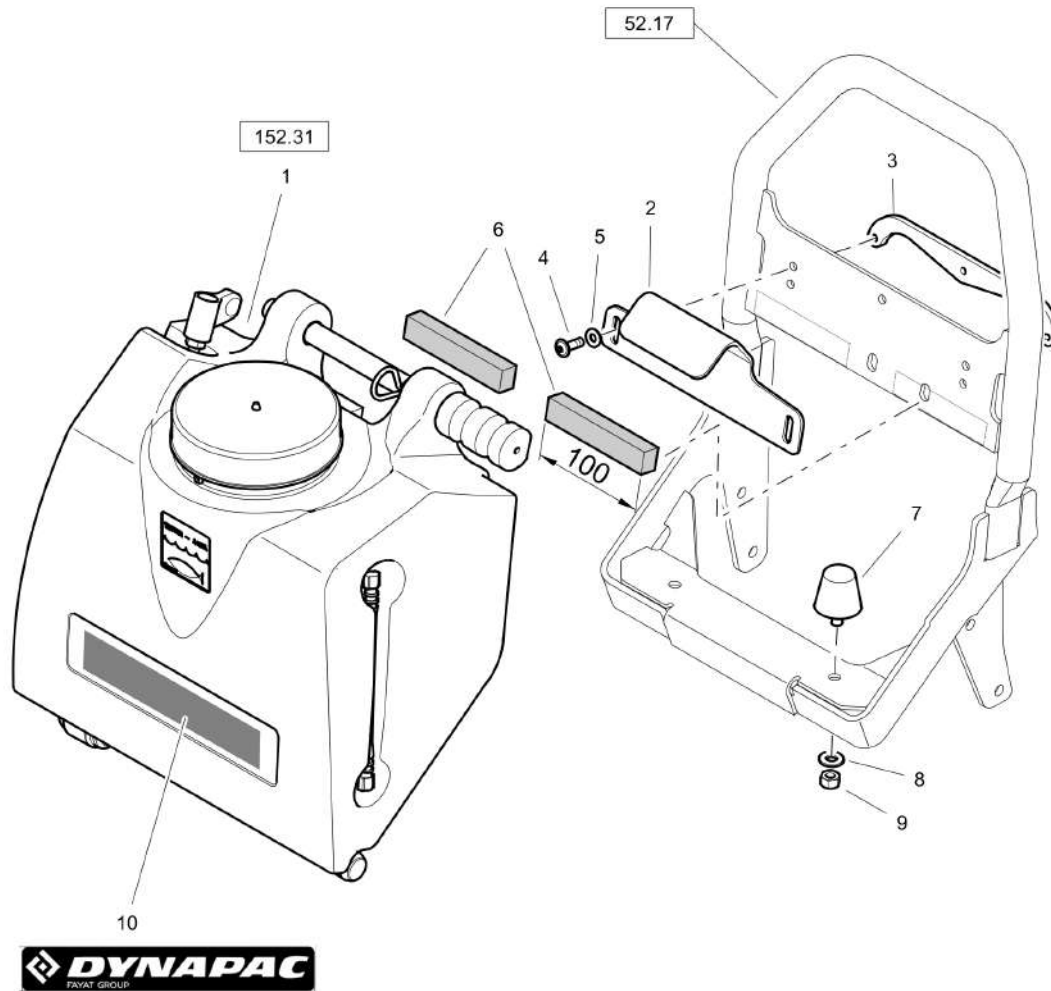

53.74

Refer to Parts Online for the most up to date information. The printed information might be outdated.

Mon Jun 08 16:14:42 UTC 2026

Forward Plate DFP7AX

Item	Part No.	Qty	Name	SN INFO
1	DL23003471	1	Water tank, assembled	
2	DL23003273	1	Plate	
3	DL23003440	1	Tapped plate	
4	DL07210616	3	Screw	
5	DL08621064	3	Washer	
6	DL00652070	2.00	Expanded rubber	
7	DL06144100	2	Stop buffer	
8	DL08752084	2	Spring washer	
9	DL08130813	2	Safety nut	
10	DL92410189	1	Decal	
52.17	-		Protection Bow	

Refer to Parts Online for the most up to date information. The printed information might be outdated.

Mon Jun 08 16:14:42 UTC 2026