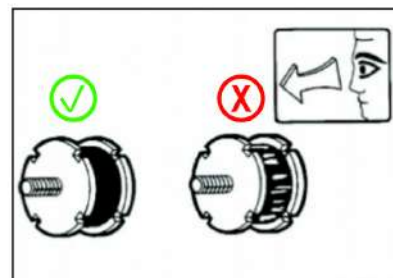

Service, repair and wear part kits 4812216976 Repair kit, shock-absorber

1) Vorspannung Gummipuffer 0-1mm
rubber buffer preload 0-1mm