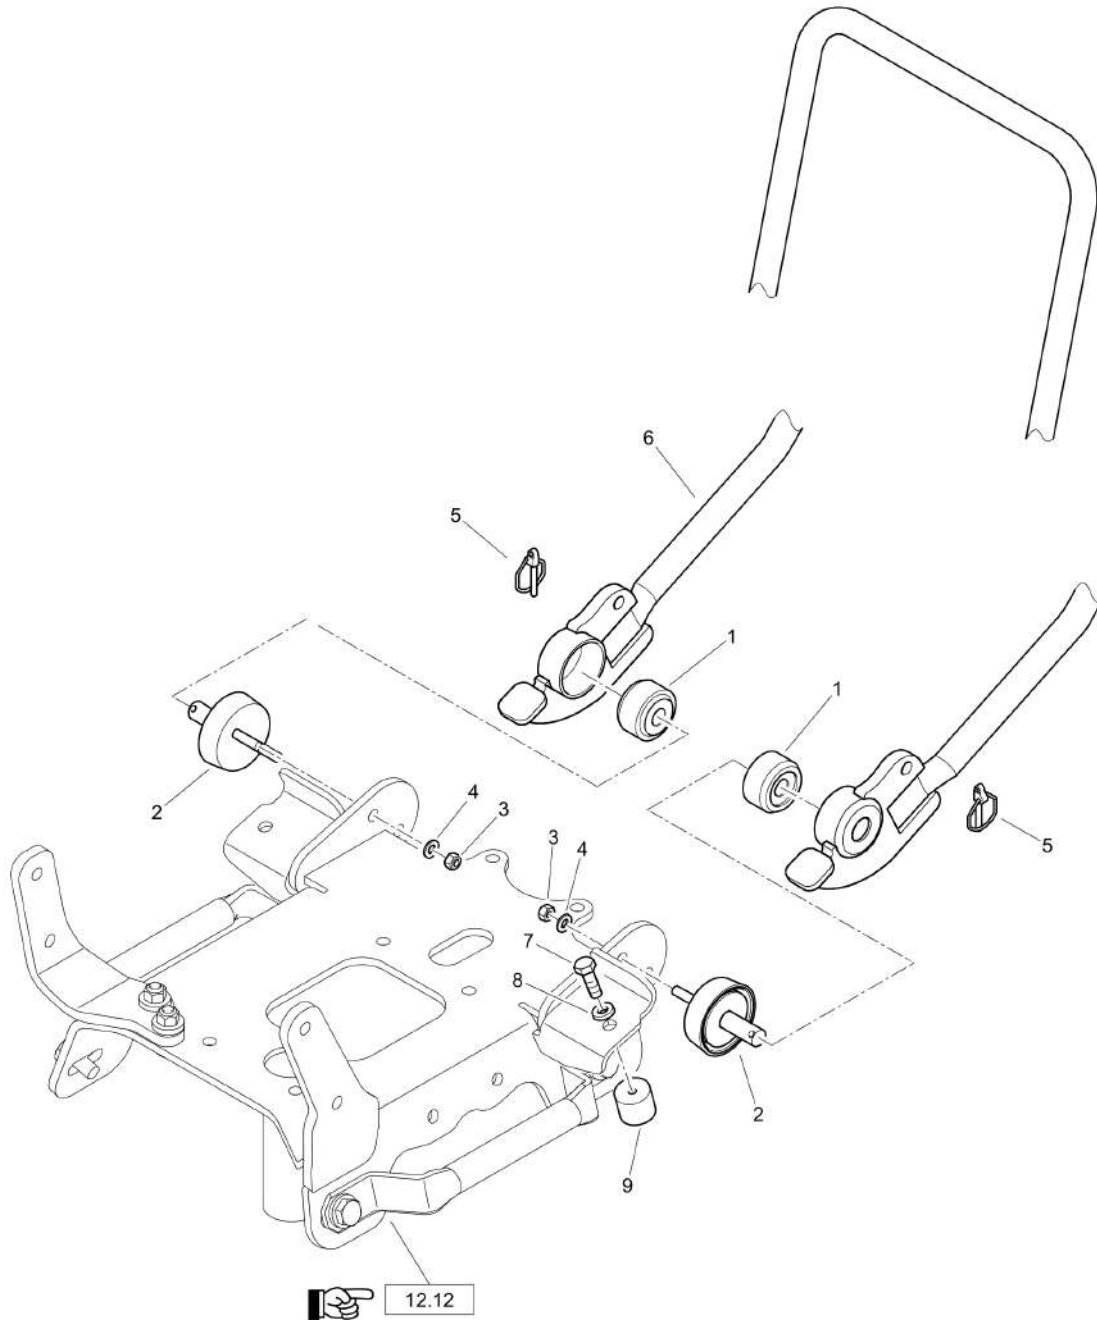

52.16

Refer to Parts Online for the most up to date information. The printed information might be outdated.

Mon Jun 08 16:14:40 UTC 2026

Forward Plate DFP7AX

Item	Part No.	Qty	Name	SN INFO
1	DL23003476	2	Bushing	
2	DL23003475	2	Spring element	
3	DL08130813	4	Safety nut	
4	DL08510817	4	Washer	
5	DL05931600	2	Linch pin	
6	DL23060289	1	Steering handle	
7	DL07140818	2	Screw	
8	DL08590820	2	Washer	
9	DL06142912	2	Stop buffer	
12.12	-		Engine Carrier	

Refer to Parts Online for the most up to date information. The printed information might be outdated.

Mon Jun 08 16:14:40 UTC 2026