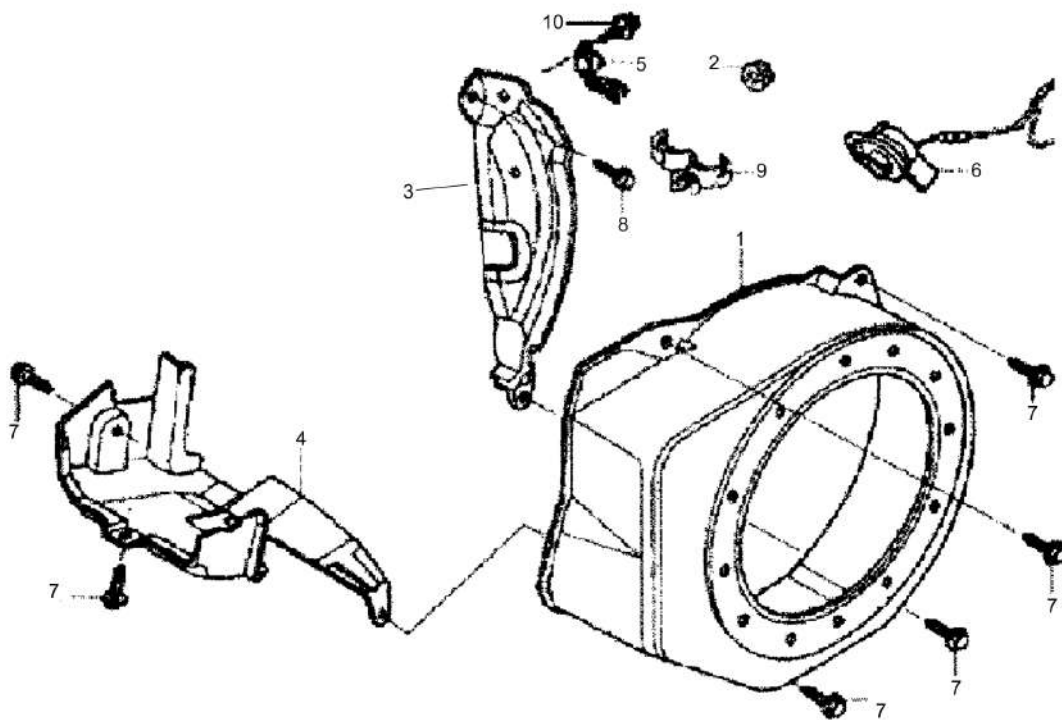

11.44

Refer to Parts Online for the most up to date information. The printed information might be outdated.

Mon Jun 08 16:14:33 UTC 2026

Forward Plate DFP7AX

Item	Part No.	Qty	Name	SN INFO
1	DL05748625	1	Engine cover	
2	DL05747408	1	Rubber grommet	
3	DL05748626	1	Side plate	
4	DL05747327	1	Cover	
5	DL05748627	1	Oil alarm unit	
6	DL05748628	1	Engine stop switch	
7	DL05747322	6	Screw	
8	DL05747325	1	Screw	
9	DL05747648	1	Cable clip	
10	DL05747318	1	Screw	

Refer to Parts Online for the most up to date information. The printed information might be outdated.

Mon Jun 08 16:14:33 UTC 2026