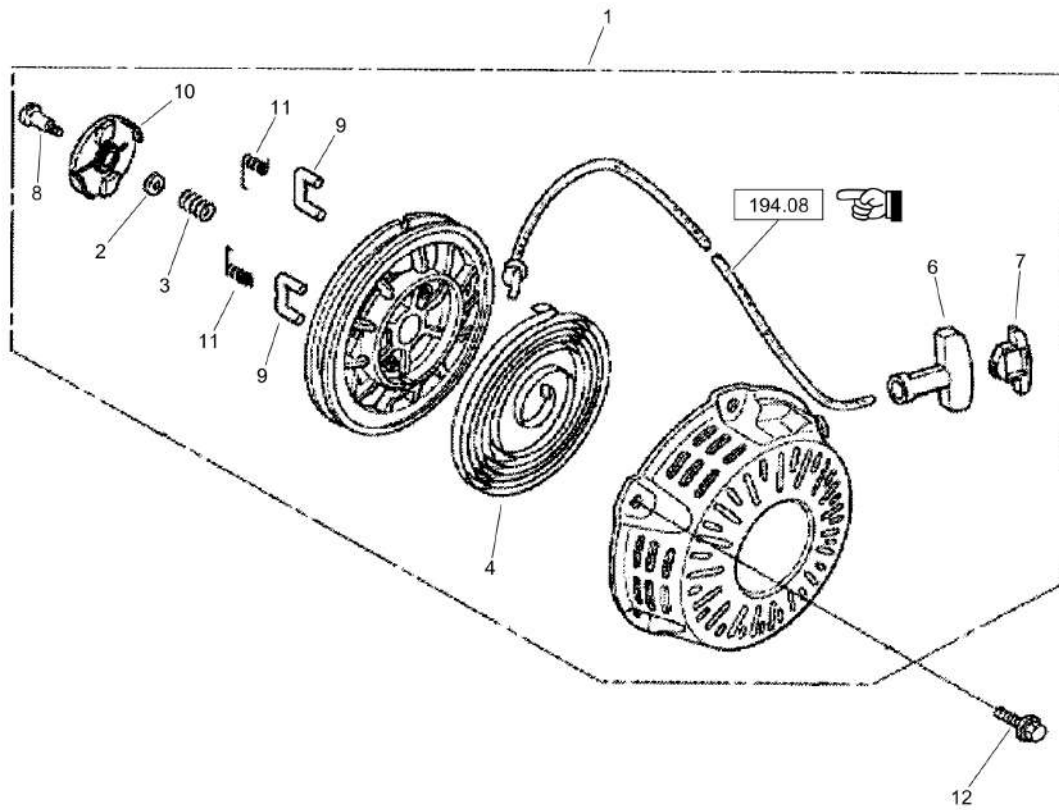

11.31

Refer to Parts Online for the most up to date information. The printed information might be outdated.

Mon Jun 08 16:14:33 UTC 2026

Forward Plate DFP7AX

Item	Part No.	Qty	Name	SN INFO
1	DL05749000	1	Recoil starter	
2	DL05748327	1	Friction spring	
3	DL05748329	1	Spring	
4	DL05747293	1	Return spring	
6	DL05748895	1	Starter handle	
7	DL05748896	1	Handle	
8	DL05748579	1	Locking screw	
9	DL05749007	2	Ratchet	
10	DL05749008	1	Guide,ratchet	
11	DL05749009	2	Return spring	
12	DL05747318	3	Screw	
194.08			Service kit	

Refer to Parts Online for the most up to date information. The printed information might be outdated.

Mon Jun 08 16:14:33 UTC 2026