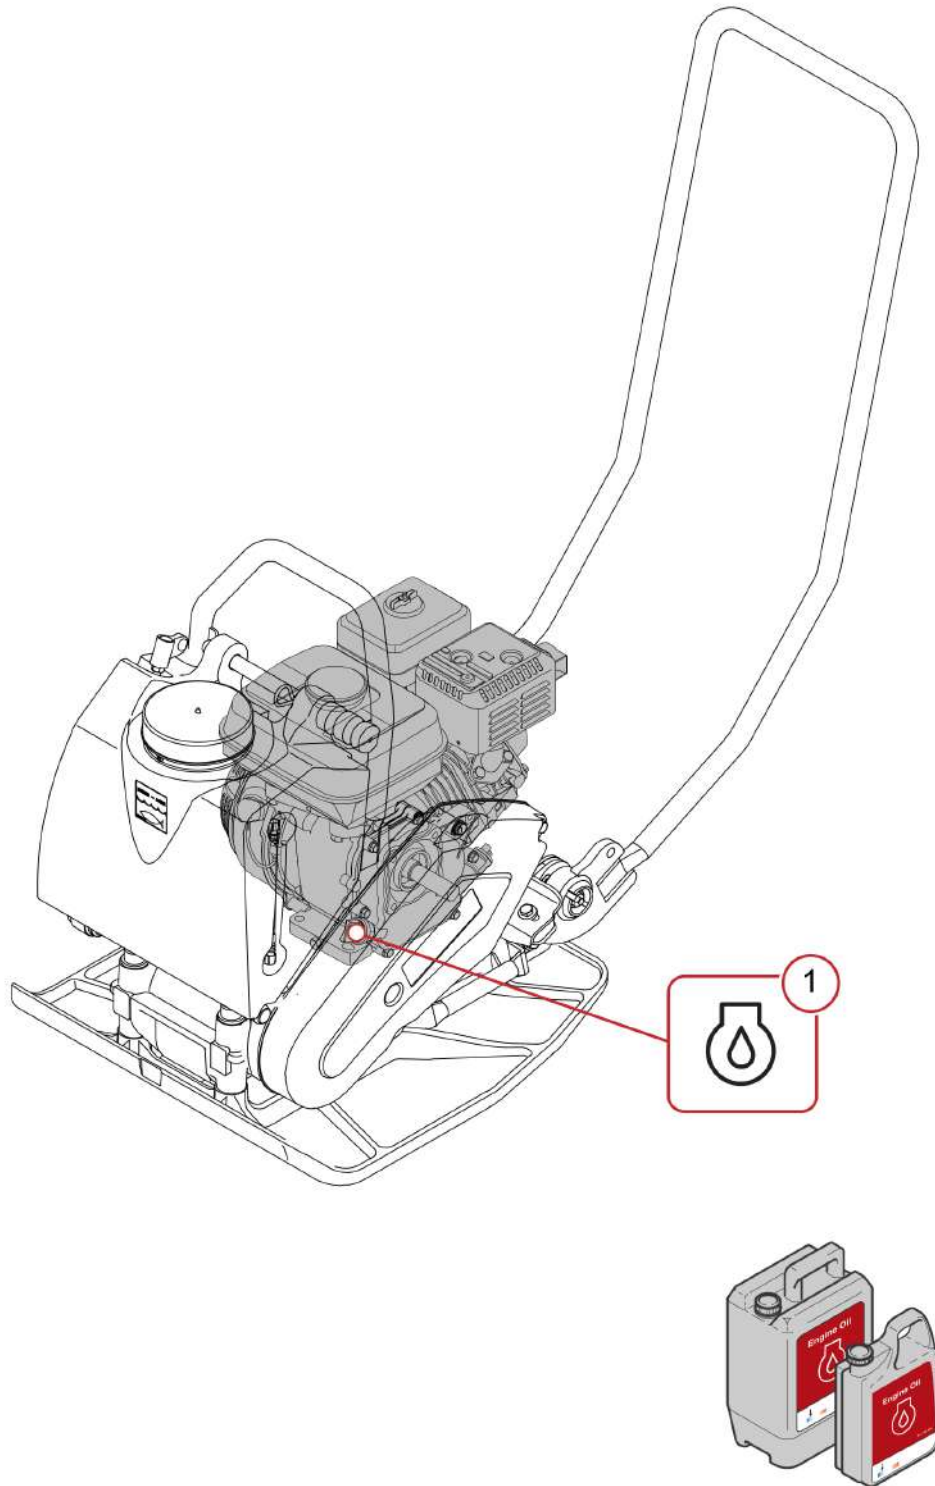

Lubricants Lubricants and operating substances

Refer to Parts Online for the most up to date information. The printed information might be outdated.

Mon Jun 08 16:14:24 UTC 2026

Forward Plate DFP7AX

Item	Part No.	Qty	Name	SN INFO
1	4812074488	1	Dynapac LCE Oil 50, 5 ltr	
1	4812074490	1	Dynapac LCE Oil 50, 20 ltr.	

Refer to Parts Online for the most up to date information. The printed information might be outdated.

Mon Jun 08 16:14:24 UTC 2026