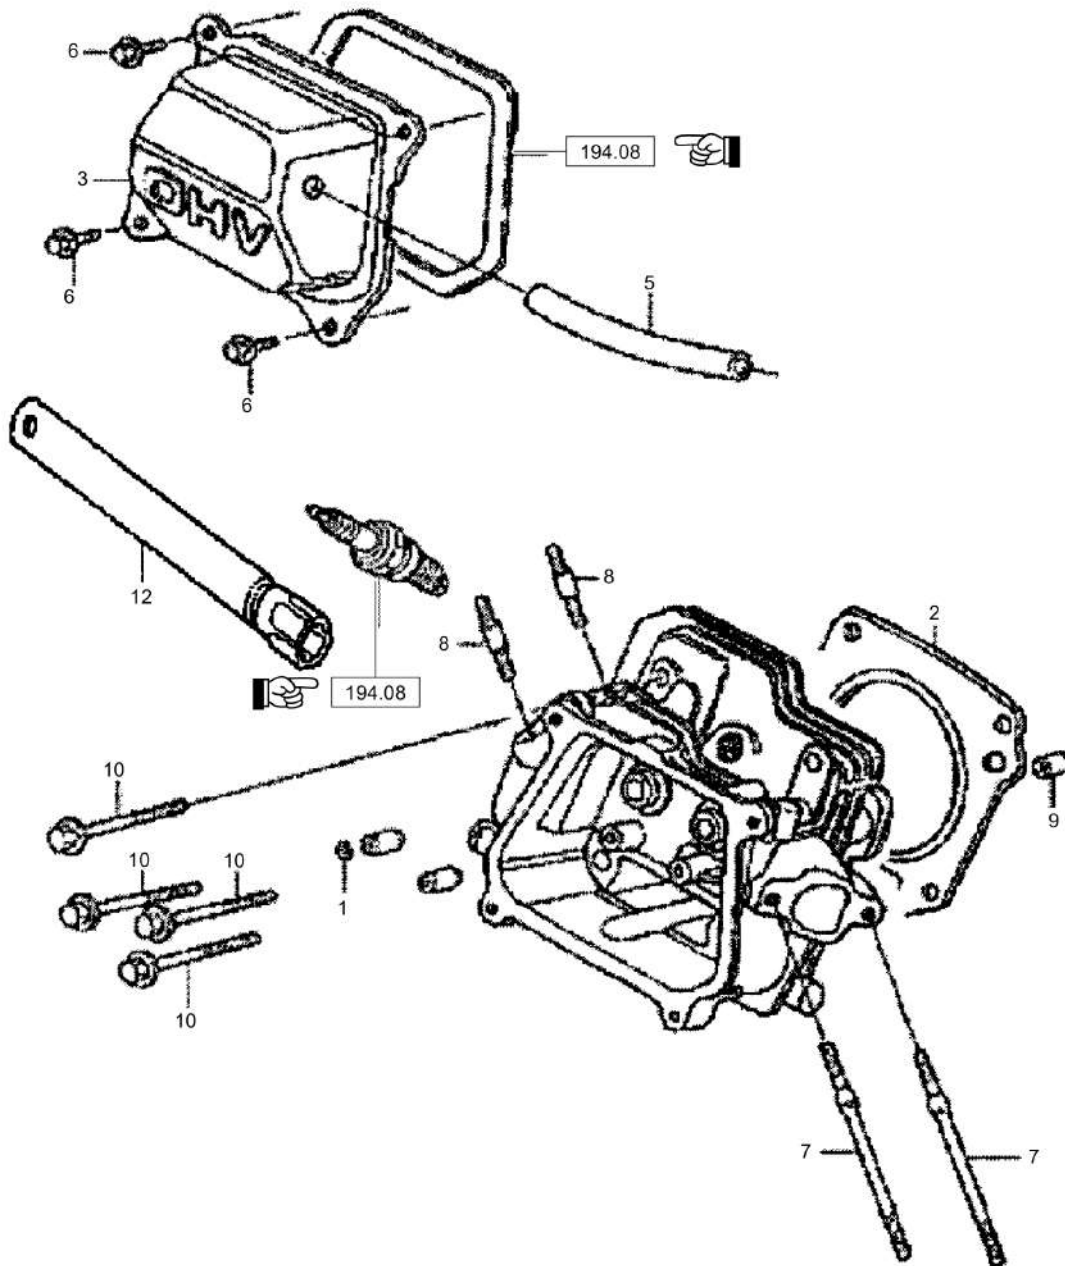

11.08

Refer to Parts Online for the most up to date information. The printed information might be outdated.

Mon Jun 08 16:14:28 UTC 2026

Forward Plate DFP7AX

Item	Part No.	Qty	Name	SN INFO
1	DL05747368	1	Circlip	
2	DL05749017	1	Cylinder head gasket	
3	DL05749013	1	Cylinder head cover	
5	DL05747369	1	Ventilation pipe	
6	DL05747322	4	Screw	
7	DL05748917	2	Stud	
8	DL05747370	2	Stud	
9	DL05747371	2	Dowel pin	
10	DL05748606	4	Screw	
12	DL05748608	1	Spark plug spanner	
194.08			Service kit	

Refer to Parts Online for the most up to date information. The printed information might be outdated.

Mon Jun 08 16:14:28 UTC 2026