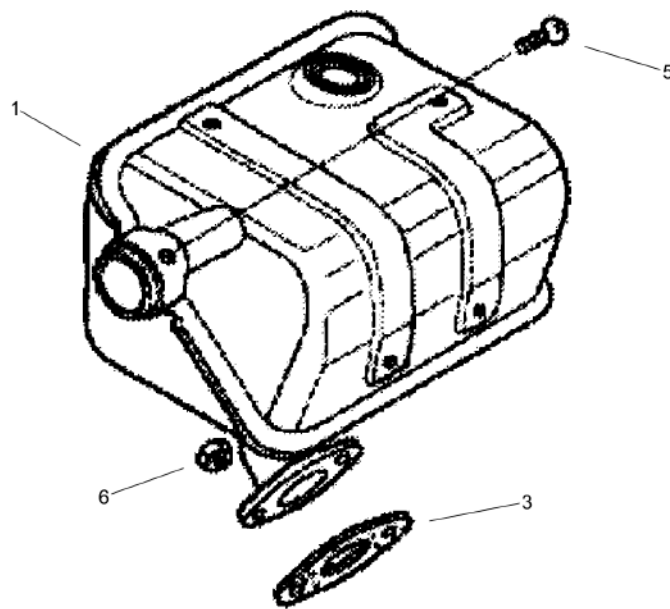

11.26

Refer to Parts Online for the most up to date information. The printed information might be outdated.

Mon Jun 08 16:14:31 UTC 2026

Forward Plate DFP7AX

Item	Part No.	Qty	Name	SN INFO
1	DL05742127	1	Silencer	
2	DL05749156	1	Muffler guard	
3	DL05748624	1	Exhaust gasket	
4	DL05747316	4	Self tapping screw	
5	DL05747317	1	Self tapping screw	
6	DL05747190	2	Hexagon nut	

Refer to Parts Online for the most up to date information. The printed information might be outdated.

Mon Jun 08 16:14:31 UTC 2026