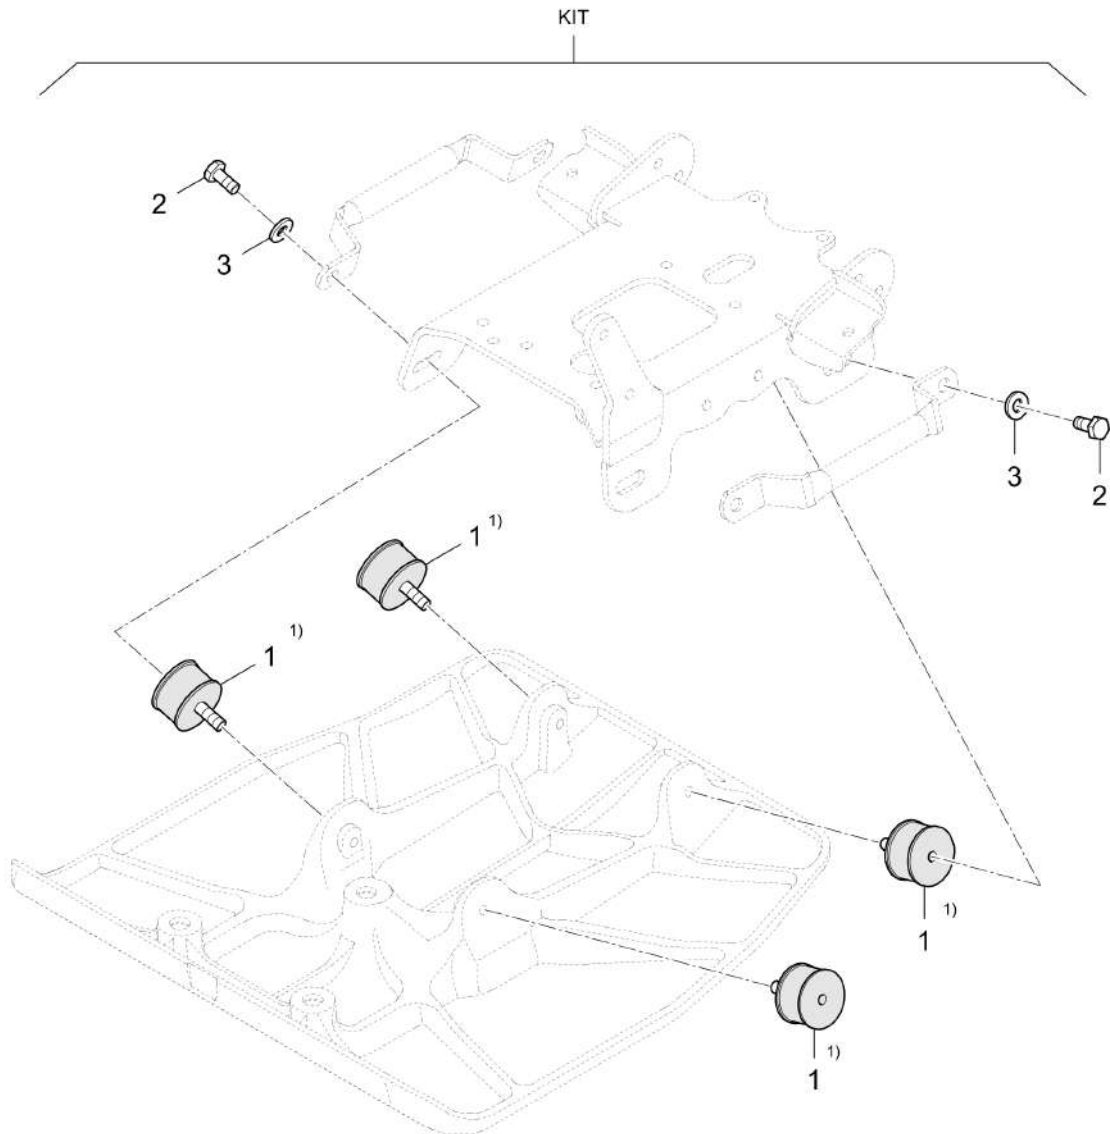

Service, repair and wear part kits 4812216976 Repair kit, shock-absorber

1) Vorspannung Gummipuffer 0-1mm
rubber buffer preload 0-1mm