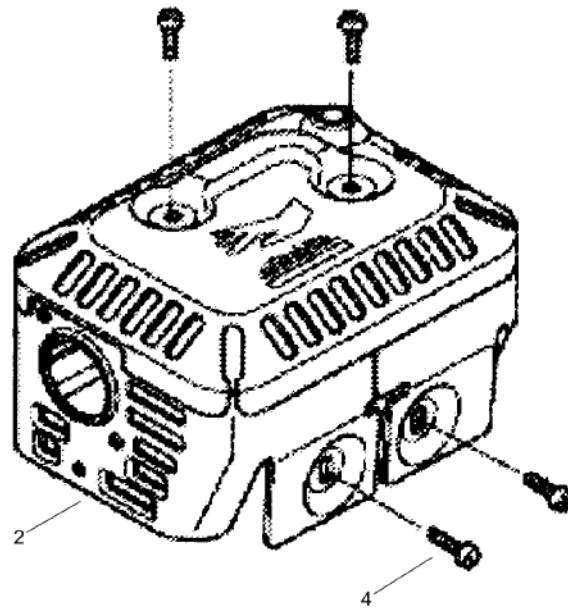

11.26

Refer to Parts Online for the most up to date information. The printed information might be outdated.

Mon Jun 08 16:14:31 UTC 2026

Forward Plate DFP7AX

Item	Part No.	Qty	Name	SN INFO
1	DL05742127	1	Silencer	
2	DL05749156	1	Muffler guard	
3	DL05748624	1	Exhaust gasket	
4	DL05747316	4	Self tapping screw	
5	DL05747317	1	Self tapping screw	
6	DL05747190	2	Hexagon nut	

Refer to Parts Online for the most up to date information. The printed information might be outdated.

Mon Jun 08 16:14:31 UTC 2026