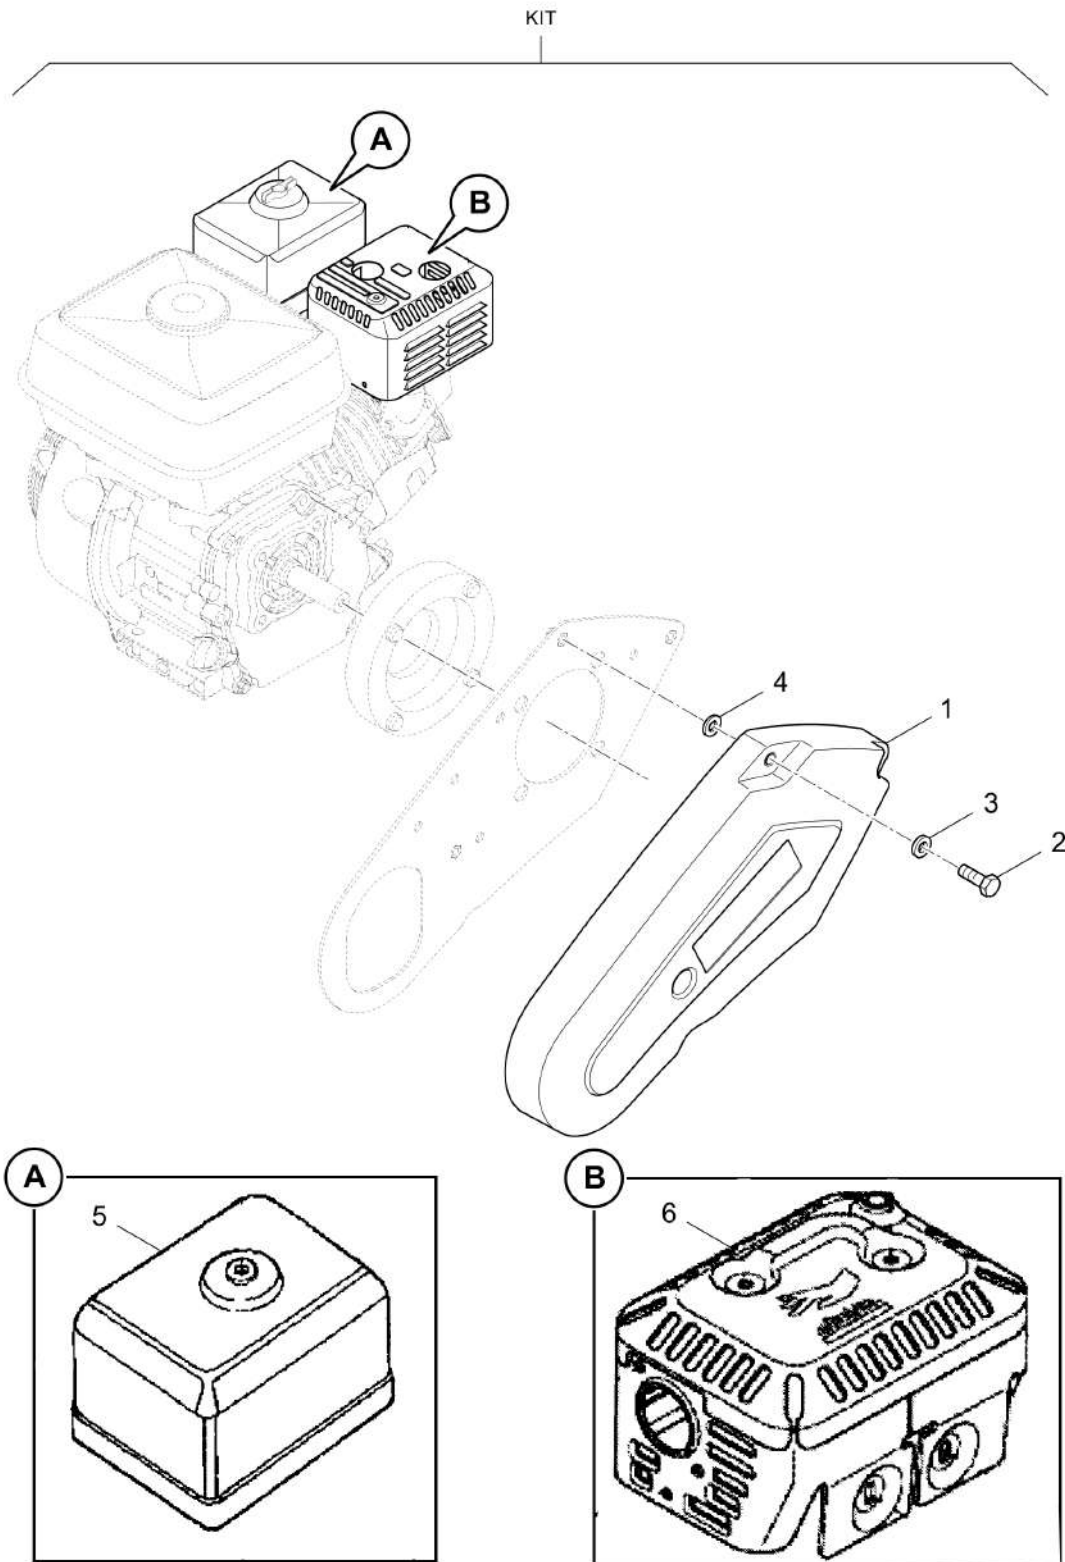

Refurbishing kits 4812071381 Refurbishing kit - covering

Refer to Parts Online for the most up to date information. The printed information might be outdated.

Mon Jun 08 16:14:17 UTC 2026

Forward Plate DFP7AX

Item	Part No.	Qty	Name	SN INFO
KIT	4812071381	1	Refurbishing kit - covering	
1	DL92410030	1	V-belt guard	
2	DL07140853	3	Screw	
3	DL08510817	3	Washer	
4	DL08665000	3	Stop disc	
5	DL05748935	1	Filter cover	
6	DL05749156	1	Muffler guard	

Refer to Parts Online for the most up to date information. The printed information might be outdated.

Mon Jun 08 16:14:17 UTC 2026