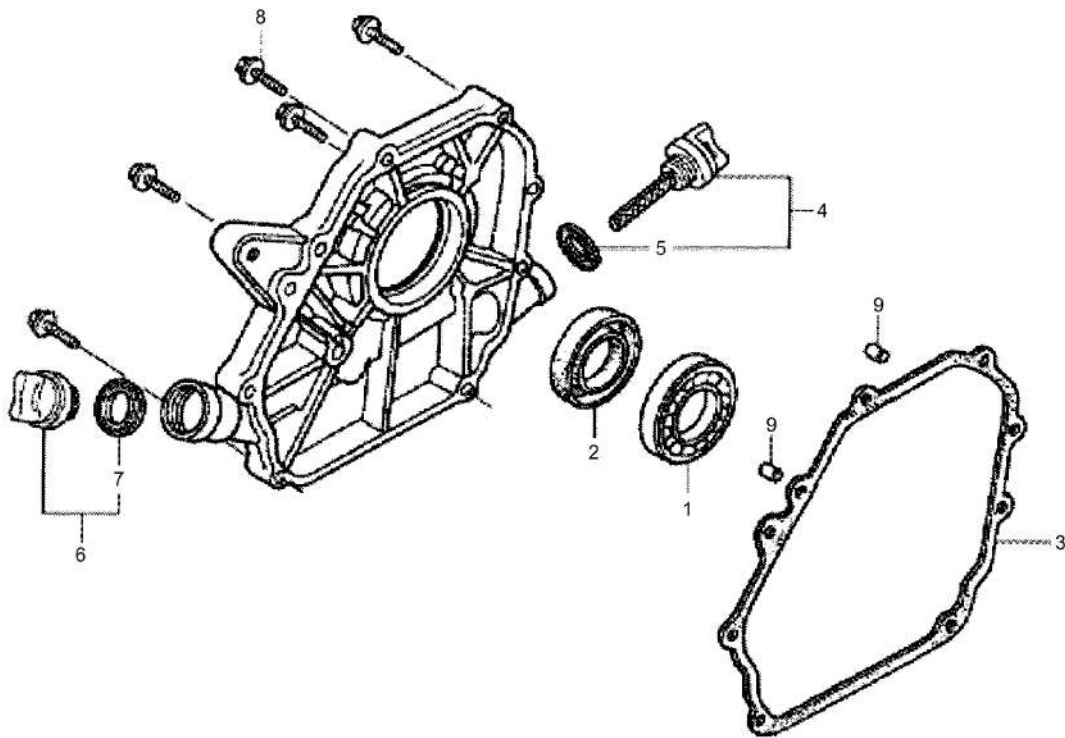

11.02

Refer to Parts Online for the most up to date information. The printed information might be outdated.

Mon Jun 08 16:14:27 UTC 2026

Forward Plate DFP7AX

Item	Part No.	Qty	Name	SN INFO
1	DL05747185	1	Ball bearing,grooved	
2	DL05747187	1	Radial seal	
3	DL05747383	1	Gasket,crankcase	
4	DL05748601	1	Filler cap	
5	DL05748603	1	Gasket, oil dip stick	
6	DL05748602	1	Filler cap	
7	DL05748603	1	Gasket, oil dip stick	
8	DL05747247	7	Screw	
9	DL05747389	2	Dowel pin	

Refer to Parts Online for the most up to date information. The printed information might be outdated.

Mon Jun 08 16:14:27 UTC 2026