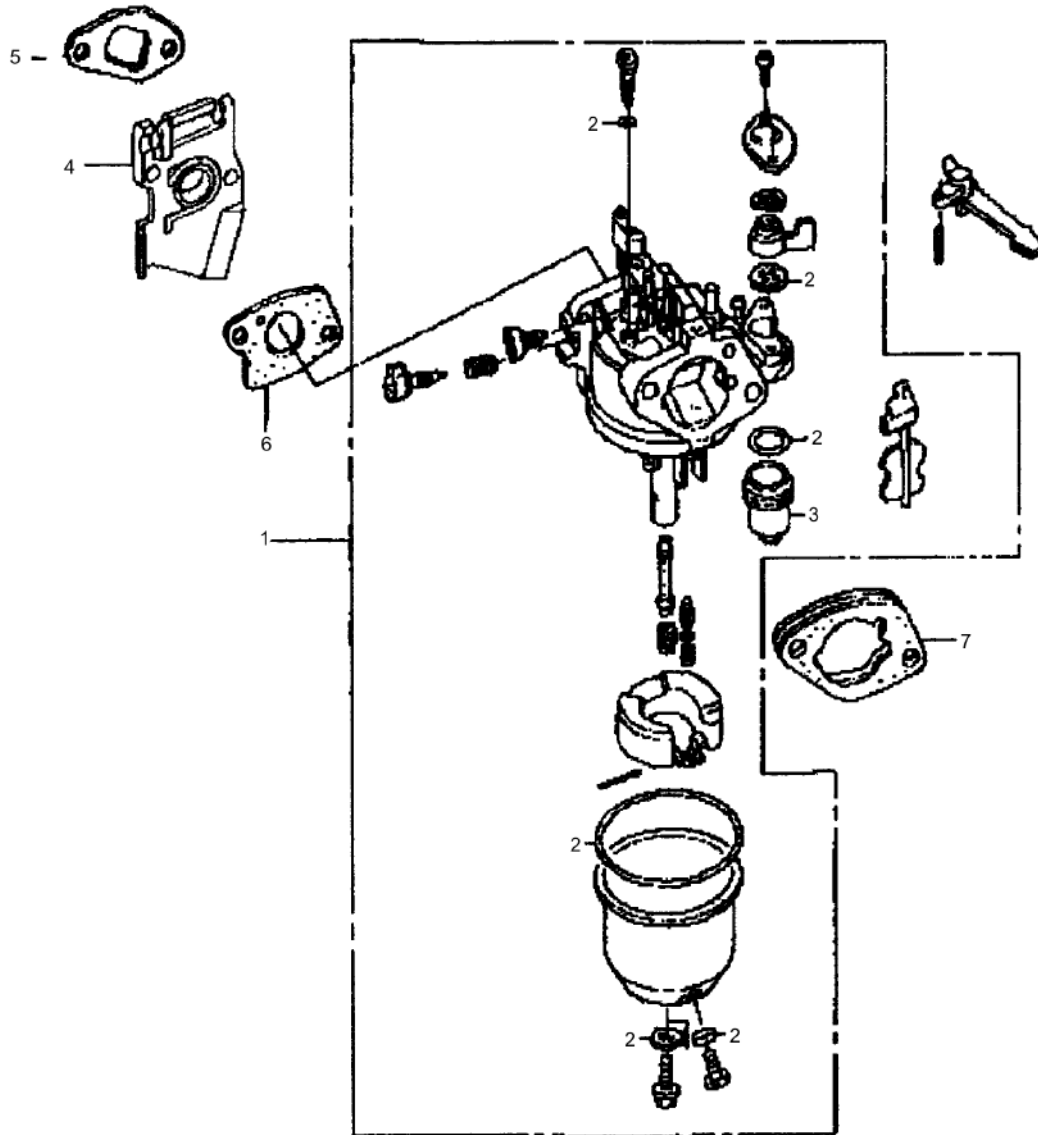

11.53

Refer to Parts Online for the most up to date information. The printed information might be outdated.

Mon Jun 08 16:14:34 UTC 2026

Forward Plate DFP7AX

Item	Part No.	Qty	Name	SN INFO
1	DL05749023	1	Carburetor	
2	DL05747249	1	Kit,seal	
3	DL05747313	1	Cup,fuel strainer	
4	DL05747210	1	Insulator	
5	DL05747439	1	Insulator gasket	
6	DL05747440	1	Gasket,carburetor	
7	DL05747149	1	Connecting piece	

Refer to Parts Online for the most up to date information. The printed information might be outdated.

Mon Jun 08 16:14:34 UTC 2026