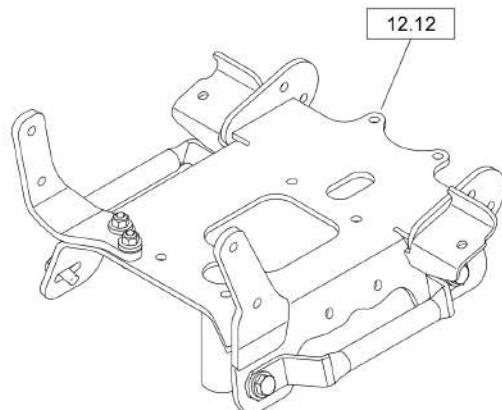

10 Engine DL92400023_00_010_DFP7AX-35 Engine / Fitting Parts

Refer to Parts Online for the most up to date information. The printed information might be outdated.

Mon Jun 08 16:14:25 UTC 2026

Forward Plate DFP7AX

Item	Part No.	Qty	Name	SN INFO
11.00	DL05747054_1001 E		Engine Parts List	
11.01	DLMOT023135_00		Crankcase	
11.02	DLMOT023136_00		Front Cover	
11.08	DLMOT023137_00		Cylinder Head	
11.09	DLMOT025648_00		Camshaft	
11.21	DLMOT023138_00		Fuel Tank	
11.22	DLMOT023139_00		Dry Air Filter	
11.25	DLMOT023140_00		Throttle Control	
11.26	DLMOT023141_00		Silencer	
11.29	DLMOT023142_00		Cooling Blower	
11.31	DLMOT023143_00		Recoil Starter	
11.44	DLMOT023144_00		Covering	
11.46	DLMOT023145_00		Contact Breaker/Ign.Coil	
11.53	DLMOT023146_00		Carburetor	
12.12	DL92410069_00		Engine Carrier	SN - From 101925351001 to 101925351597.
12.12	DL92410069_01		Engine Carrier	SN - From 101925351598 ff.
12.13	DL92410721_00		Engine	SN - from 101925351001 to 101925351092
12.13	DL92410721_01		Engine	SN - Ffrom 101925351093 to 101925351159
12.13	DL92410721_02		Engine	SN - Ffrom 101925351160 ff
19.07			Centrifugal Clutch	

Refer to Parts Online for the most up to date information. The printed information might be outdated.

Mon Jun 08 16:14:25 UTC 2026