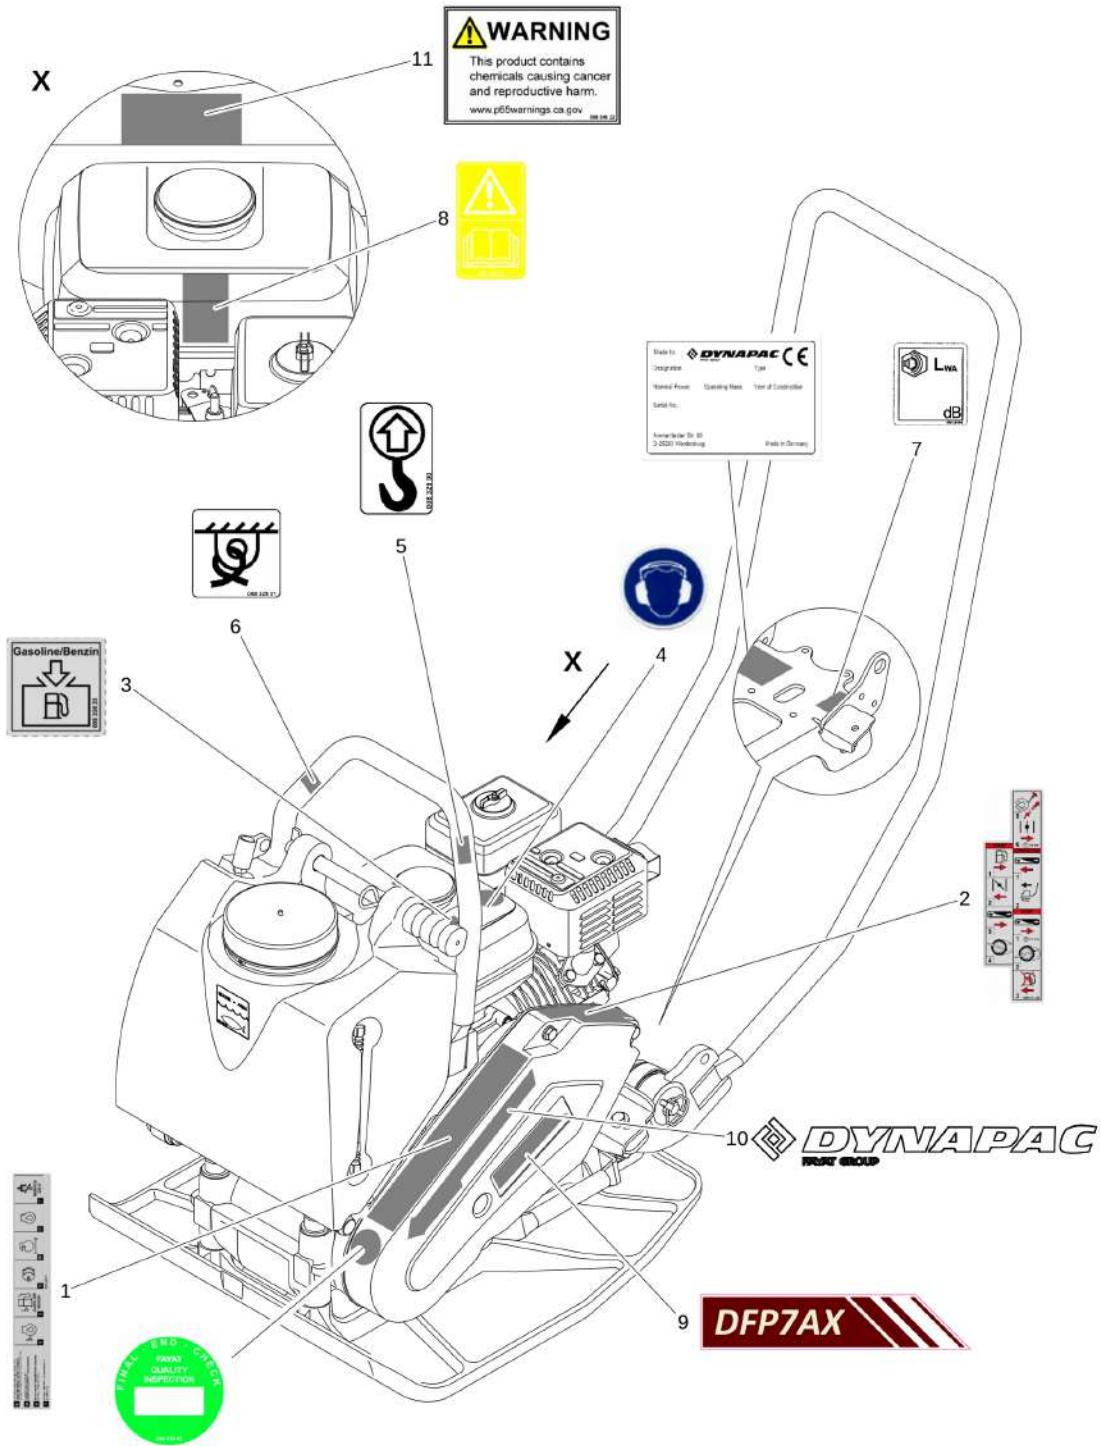

101.03

Refer to Parts Online for the most up to date information. The printed information might be outdated.

Mon Jun 08 16:14:47 UTC 2026

Forward Plate DFP7AX

Item	Part No.	Qty	Name	SN INFO
1	DL00833977	1	Decal,maintenance instr.	
2	DL00834125	1	Decal,operation	
3	DL00833833	1	Decal,indication	
4	DL00833226	1	Decal,indication	
5	DL05050358	1	Decal,indication	
6	DL05050359	1	Decal,indication	
7	DL00832651	1	Decal,indication	
8	DL00833653	1	Decal,indication	
9	DL92410412	1	Type designation	
10	DL92410221	1	Decal	
11	DL00833968	1	Warning sign	SN - From 101925351073 to 101925352106.
11	DL00834622	1	Warning sign	SN - From 101925352106 ff

Refer to Parts Online for the most up to date information. The printed information might be outdated.

Mon Jun 08 16:14:47 UTC 2026