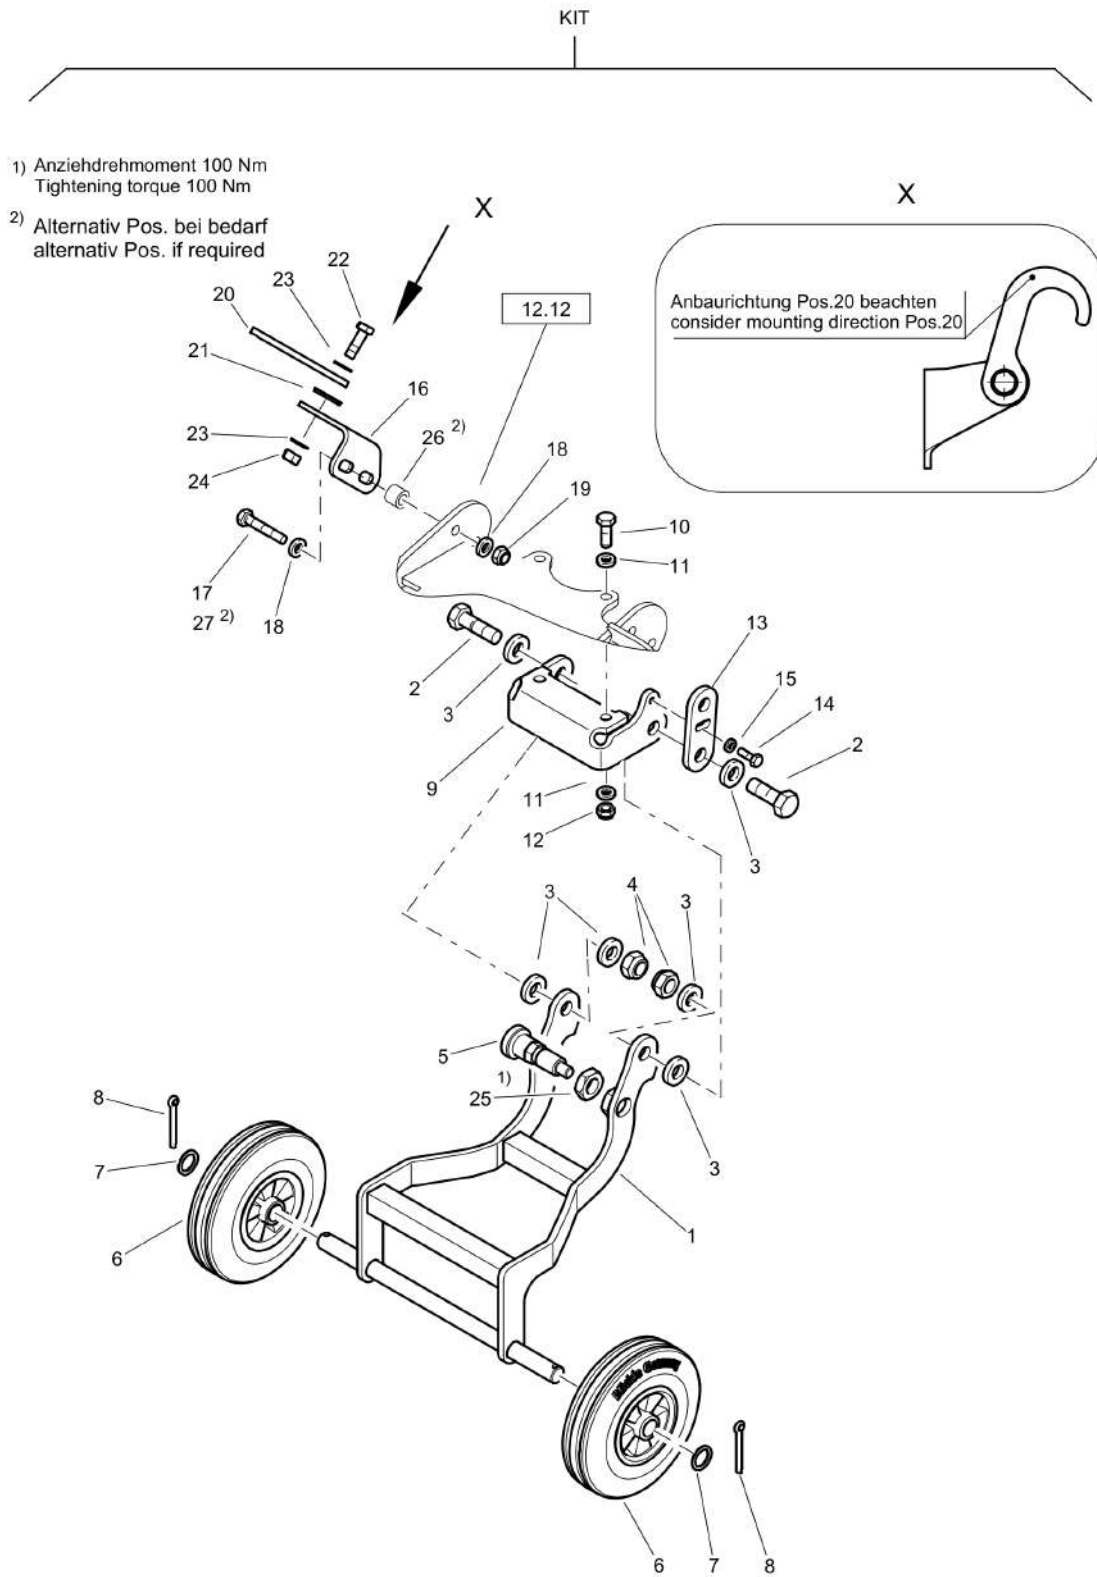

Field kits DL92401067_00 T90-Transport wheels,mid bow

Refer to Parts Online for the most up to date information. The printed information might be outdated.

Mon Jun 08 16:14:24 UTC 2026

Forward Plate DFP7AX

Item	Part No.	Qty	Name	SN INFO
KIT	DL92401067	1	T90-Transport wheels,mid bow	
1	DL23003317	1	Frame	
2	DL07141242	2	Screw	
3	DL08511324	6	Washer	
4	DL08131218	2	Safety nut	
5	DL06422046	1	Control pin	
6	DL06704107	2	Wheel	
7	DL05520315	2	Supporting disc	
8	DL09170407	2	Cotter pin	
9	DL23003248	1	Holder	
10	DL07140842	2	Screw	
11	DL08510817	4	Washer	
12	DL08130813	2	Safety nut	
13	DL23003354	1	Detent	
14	DL07140626	1	Screw	
15	DL08590617	1	Washer	
16	DL23003459	1	Holder	
17	DL07140834	2	Screw	
18	DL08510817	4	Washer	
19	DL08130813	2	Safety nut	
20	DL23003455	1	Hook	
21	DL68050213	1	Washer	
22	DL07140834	1	Screw	
23	DL09290169	2	Belleville spring	
24	DL08130813	1	Safety nut	
25	DL08141615	1	Hexagon nut	
26	DL83710425	2	Tube	
27	DL07130818	2	Screw	
12.12	PNNA	1	Engine Carrier	

Refer to Parts Online for the most up to date information. The printed information might be outdated.

Mon Jun 08 16:14:24 UTC 2026