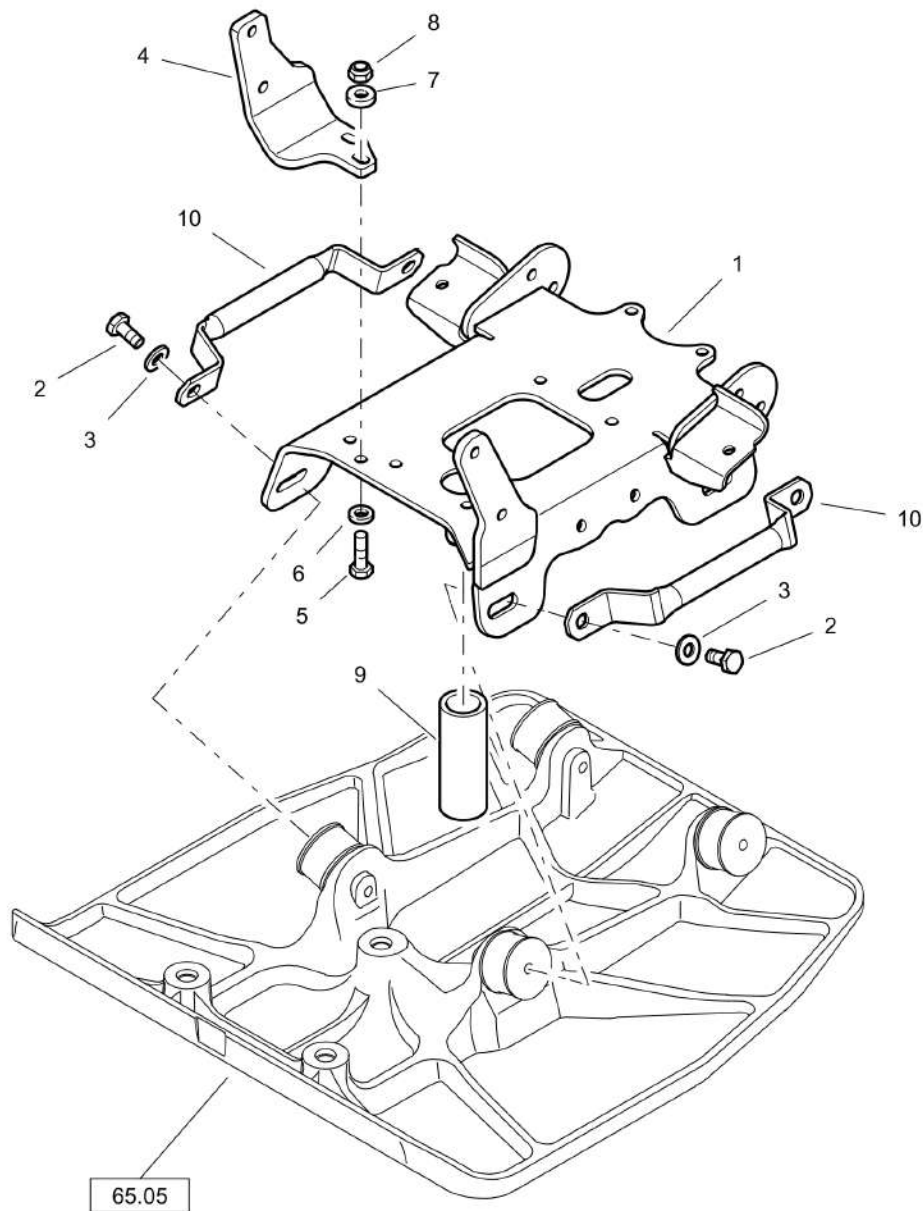

12.12

Refer to Parts Online for the most up to date information. The printed information might be outdated.

Mon Jun 08 16:14:36 UTC 2026

Forward Plate DFP7AX

Item	Part No.	Qty	Name	SN INFO
1	DL23030213	1	Engine carrier	
2	DL07141020	4	Screw	
3	DL08752106	4	Spring washer	
4	DL23030231	1	Holder	
5	DL07140842	2	Screw	
6	DL08510817	2	Washer	
7	DL08590820	2	Washer	
8	DL08130813	2	Safety nut	
9	DL23030229	1	Stop	
10	DL23030176	2	Carrying handle	

Refer to Parts Online for the most up to date information. The printed information might be outdated.

Mon Jun 08 16:14:36 UTC 2026