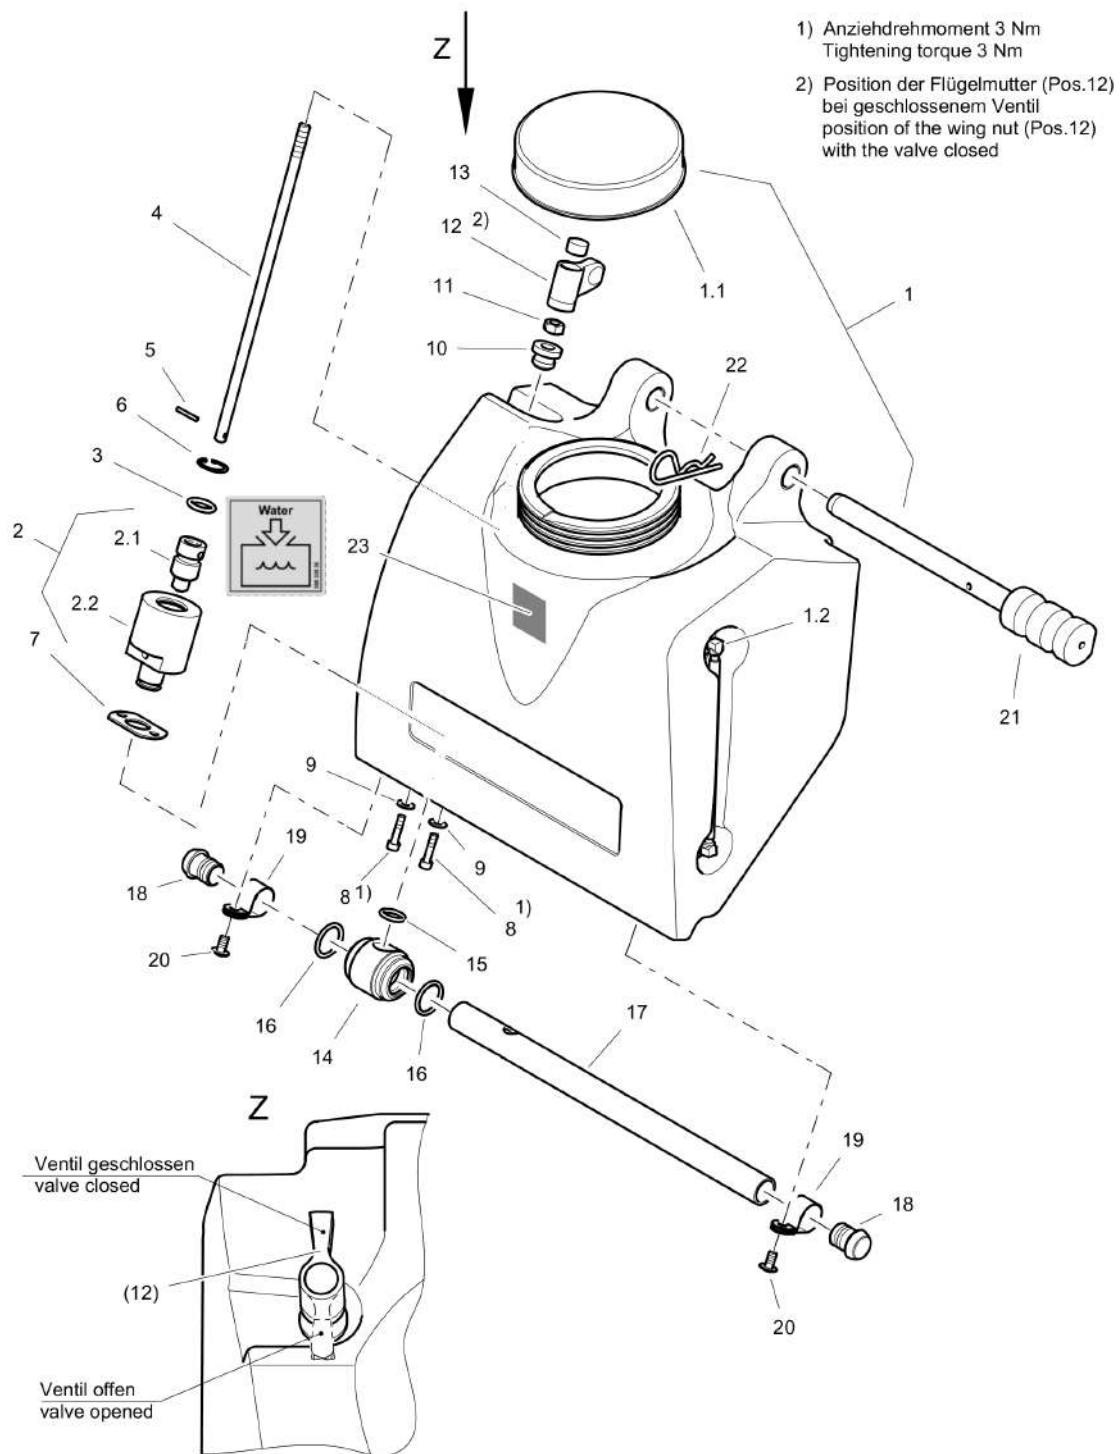

Special Equipment DL23003471_00 Water tank, assembled

152.31

Refer to Parts Online for the most up to date information. The printed information might be outdated.

Mon Jun 08 16:14:49 UTC 2026

Forward Plate DFP7AX

Item	Part No.	Qty	Name	SN INFO
KIT	DL23003471		Water tank, assembled	
1	DL23003470	1	Tank, cpl.	
1.1	DL23003289	1	Tank cover	
1.2	DL23003319	1	Filling level indicator	
2	DL23003447	1	Valve	
2.1	DL23003448	1	Adjustment sleeve	
2.2	DL23003449	1	Intake	
3	DL06220148	1	Loop ring	
4	DL23003446	1	Rod	
5	DL09133514	1	Grooved dowel pin	
6	DL09220901	1	Circlip, internal	
7	DL23003347	1	Gasket	
8	DL07230521	2	Screw	
9	DL08621053	2	Washer	
10	DL06550012	1	Gasket	
11	DL08110813	1	Hexagon nut	
12	DL06420840	1	Wing nut	
13	DL06420841	1	Cap, cover	
14	DL23003452	1	Tube holder	
15	DL06220147	1	Loop ring	
16	DL06220223	2	Loop ring	
17	DL23003450	1	Tube	
18	DL23003451	2	Plug	
19	DL05551959	2	Tube clamp	
20	DL07210609	2	Screw	
21	DL23003180	1	Bolt	
22	DL05994004	1	Spring cotter	
23	DL00833835	1	Decal, indication	

Refer to Parts Online for the most up to date information. The printed information might be outdated.

Mon Jun 08 16:14:49 UTC 2026