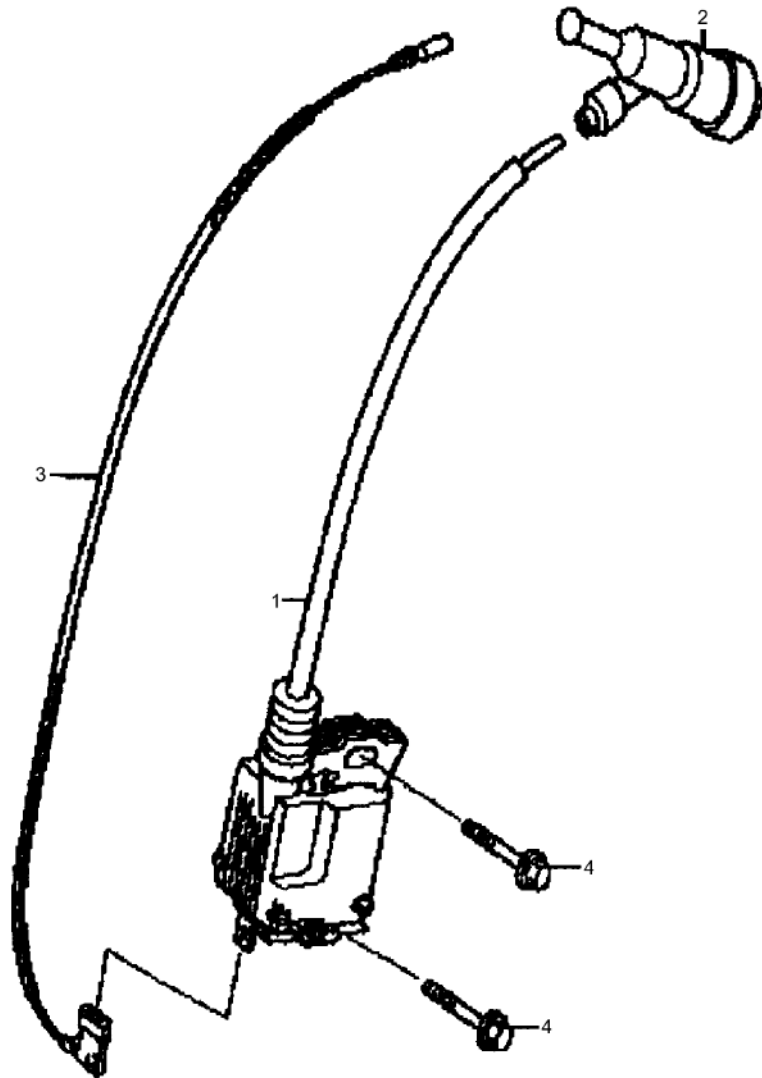

11.46

Refer to Parts Online for the most up to date information. The printed information might be outdated.

Mon Jun 08 16:14:34 UTC 2026

Forward Plate DFP7AX

Item	Part No.	Qty	Name	SN INFO
1	DL05748630	1	Coil,ignition	
2	DL05748631	1	Spark plug socket	
3	DL05749011	1	Shut down rope	
4	DL05747395	2	Screw	

Refer to Parts Online for the most up to date information. The printed information might be outdated.

Mon Jun 08 16:14:34 UTC 2026