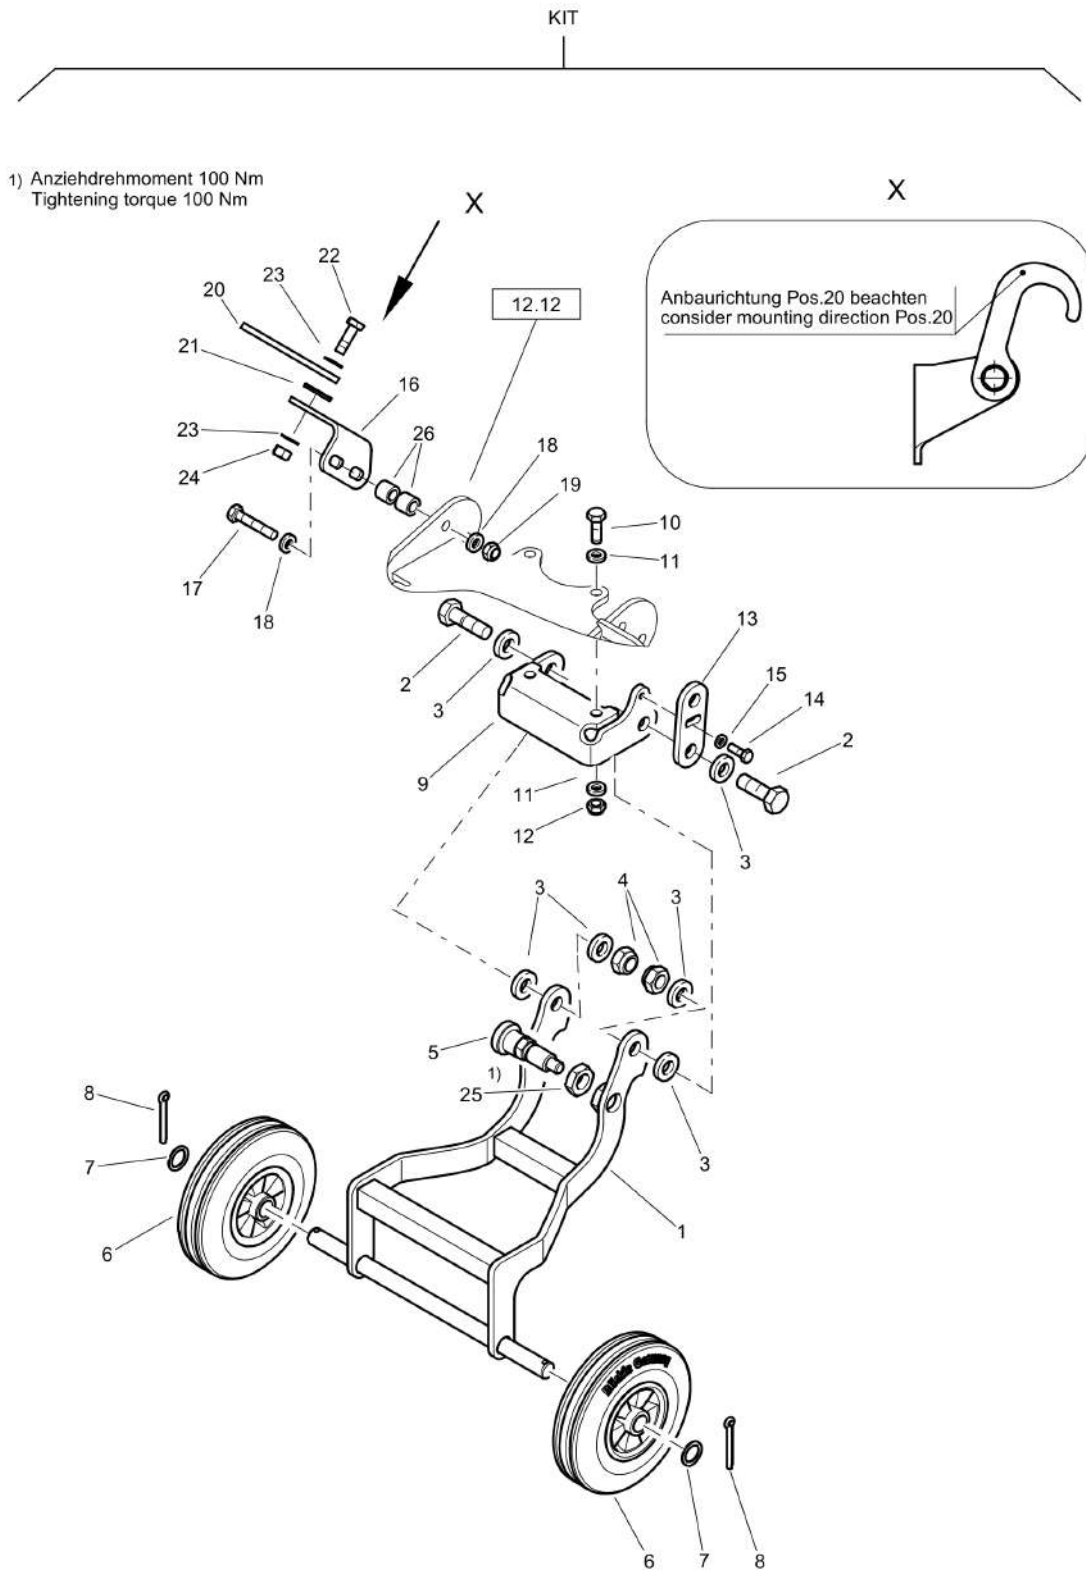

Field kits DL92401006 T90-Transport wheels,mid bow

Refer to Parts Online for the most up to date information. The printed information might be outdated.

Mon Jun 08 16:14:20 UTC 2026

Forward Plate DFP7AX

Item	Part No.	Qty	Name	SN INFO
KIT	DL92401006	1	T90-Transport wheels,mid bow	
1	DL23003317	1	Frame	
2	DL07141242	2	Screw	
3	DL08511324	6	Washer	
4	DL08131218	2	Safety nut	
5	DL06422046	1	Control pin	
6	DL06704107	2	Wheel	
7	DL05520315	2	Supporting disc	
8	DL09170407	2	Cotter pin	
9	DL23003248	1	Holder	
10	DL07140842	2	Screw	
11	DL08510817	4	Washer	
12	DL08130813	2	Safety nut	
13	DL23003354	1	Detent	
14	DL07140626	1	Screw	
15	DL08590617	1	Washer	
16	DL23003459	1	Holder	
17	DL07130818	2	Screw	
18	DL08510817	4	Washer	
19	DL08130813	2	Safety nut	
20	DL23003455	1	Hook	
21	DL68050213	1	Washer	
22	DL07140834	1	Screw	
23	DL09290169	2	Belleville spring	
24	DL08130813	1	Safety nut	
25	DL08141615	1	Hexagon nut	
26	DL83710425	2	Tube	
12.12	-		Engine Carrier	

Refer to Parts Online for the most up to date information. The printed information might be outdated.

Mon Jun 08 16:14:20 UTC 2026