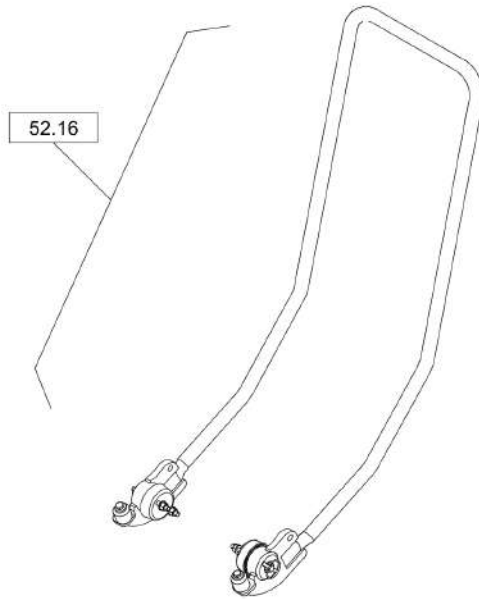

50 Frame DL92500035_00_050_DFP7AX-35 Frame with Attachment Parts

Refer to Parts Online for the most up to date information. The printed information might be outdated.

Mon Jun 08 16:14:40 UTC 2026

Forward Plate DFP7AX

Item	Part No.	Qty	Name	SN INFO
52.16	DL23060046_00		Steering Handle	
52.17	DL23050024_00		Protection Bow	
53.74	DL92410071_01		Water Sprinkler System	

Refer to Parts Online for the most up to date information. The printed information might be outdated.

Mon Jun 08 16:14:40 UTC 2026