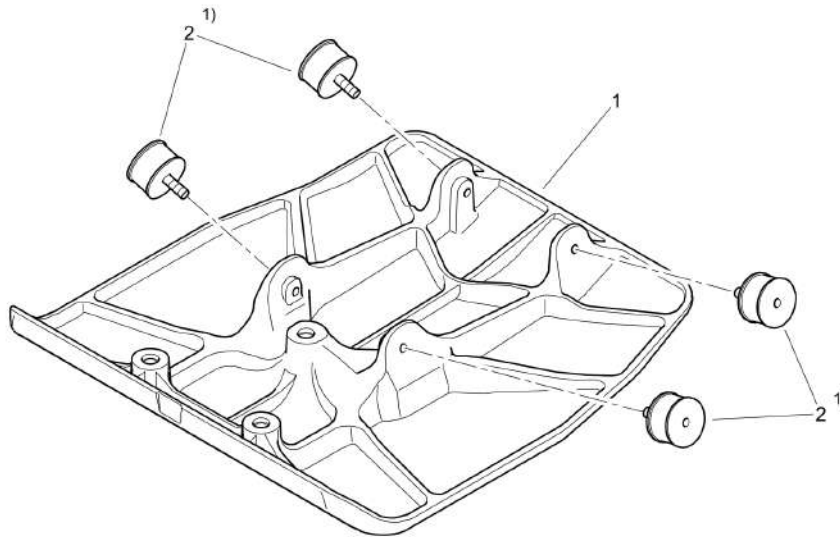

1) Vorspannung Gummipuffer 0-1mm
rubber buffer preload 0-1mm

65.05

Refer to Parts Online for the most up to date information. The printed information might be outdated.

Mon Jun 08 16:14:43 UTC 2026

Forward Plate DFP7AX

Item	Part No.	Qty	Name	SN INFO
1	DL23020150	1	Base plate	
2	DL06126016	4	Rubber buffer	

Refer to Parts Online for the most up to date information. The printed information might be outdated.

Mon Jun 08 16:14:43 UTC 2026