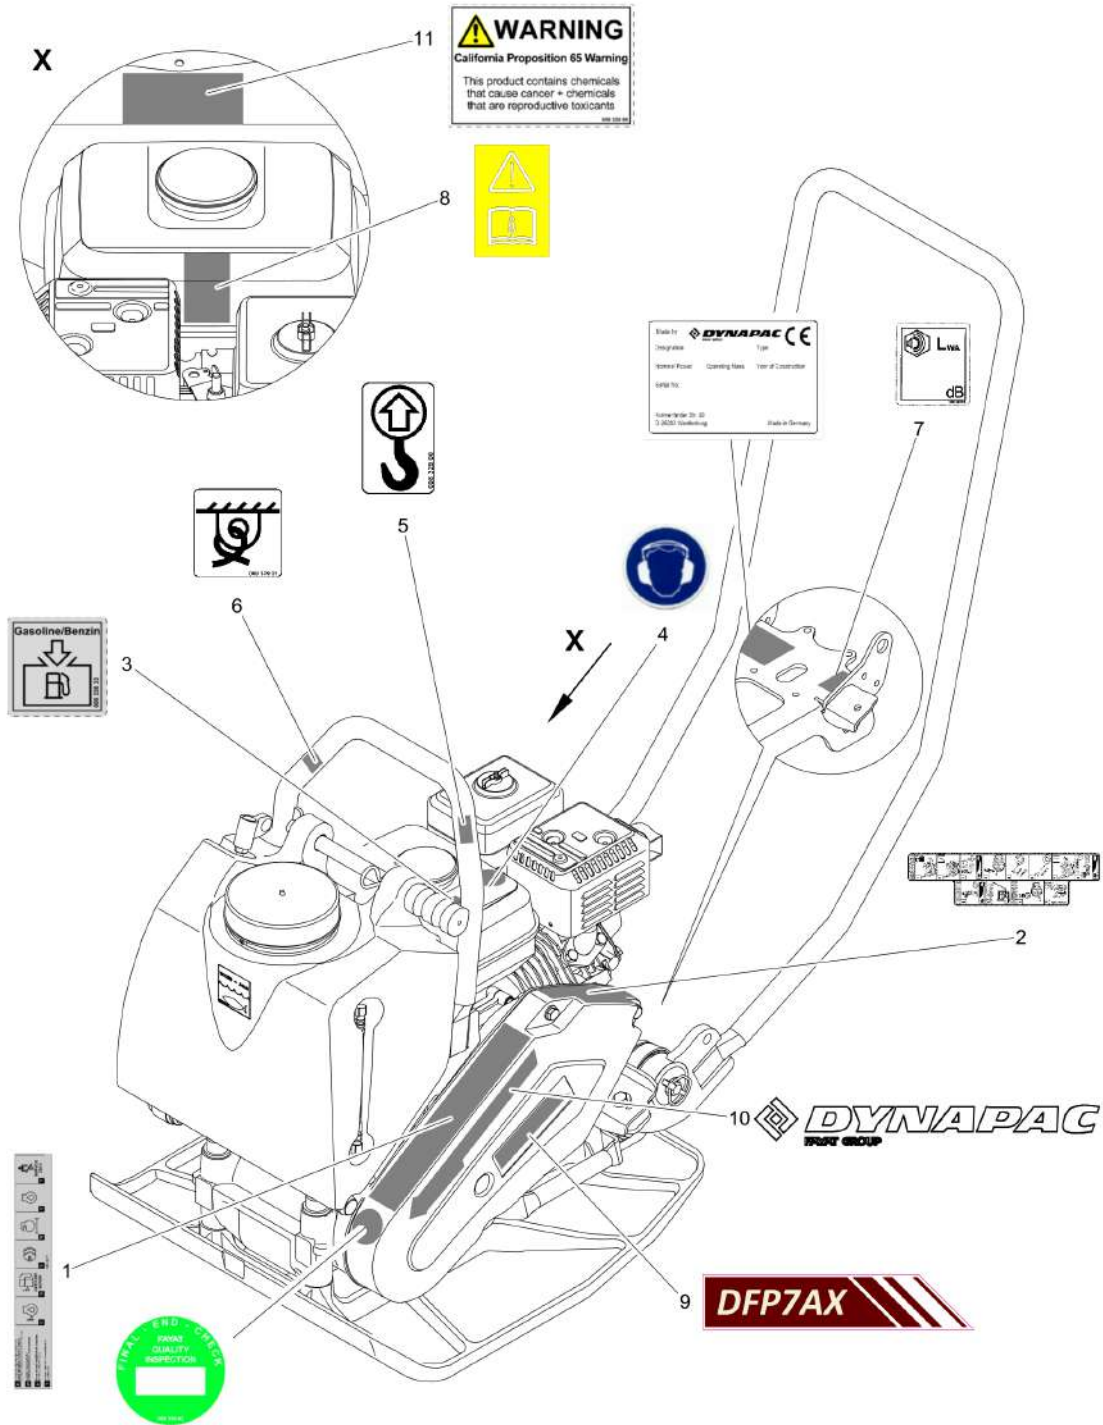

Accessories DL92410850_00 Decals

101.03

Refer to Parts Online for the most up to date information. The printed information might be outdated.

Mon Jun 08 16:14:46 UTC 2026

Forward Plate DFP7AX

Item	Part No.	Qty	Name	SN INFO
1	DL00833977	1	Decal,maintenance instr.	
2	DL00833000	1	Decal,operation	
3	DL00833833	1	Decal,indication	
4	DL00833226	1	Decal,indication	
5	DL05050358	1	Decal,indication	
6	DL05050359	1	Decal,indication	
7	DL00832651	1	Decal,indication	
8	DL00833653	1	Decal,indication	
9	DL92410412	1	Type designation	
10	DL92410221	1	Decal	
11	DL00833968	1	Warning sign	

Refer to Parts Online for the most up to date information. The printed information might be outdated.

Mon Jun 08 16:14:46 UTC 2026