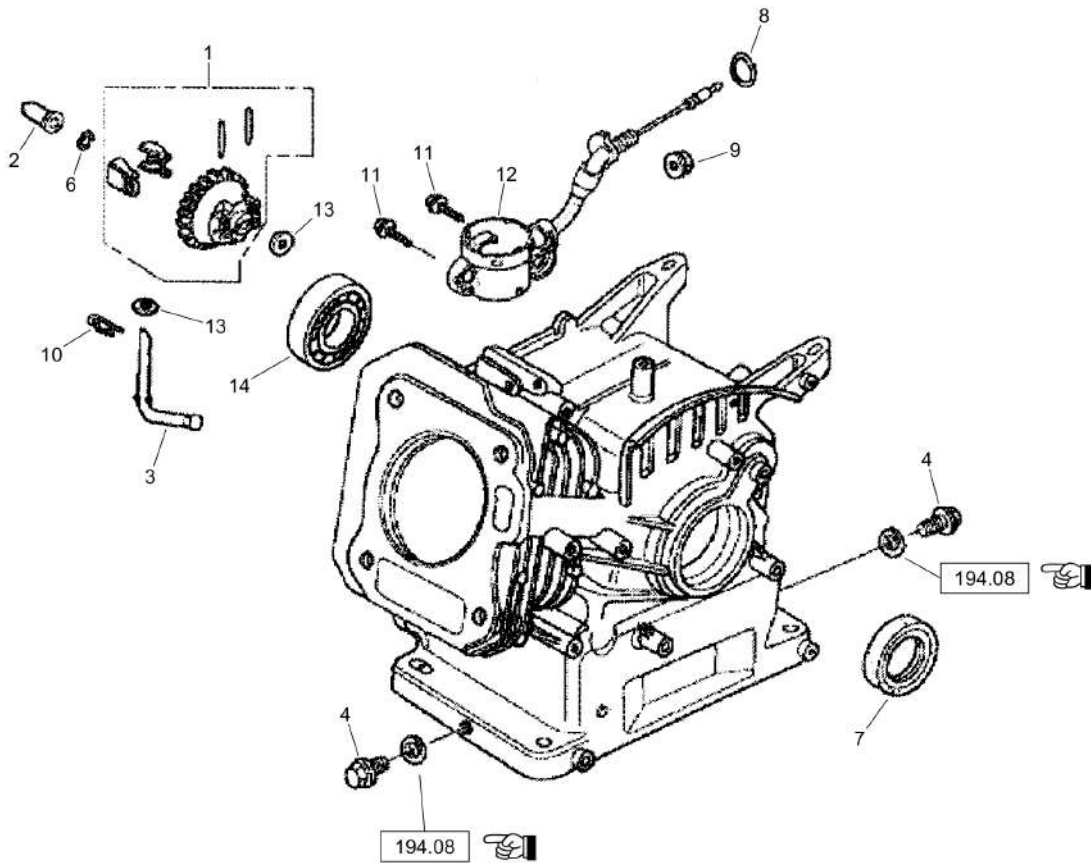

11.01

Refer to Parts Online for the most up to date information. The printed information might be outdated.

Mon Jun 08 16:14:27 UTC 2026

Forward Plate DFP7AX

Item	Part No.	Qty	Name	SN INFO
1	DL05748950	1	Governor / controller	
2	DL05748953	1	Spool valve	
3	DL05748954	1	Shaft,governor	
4	DL05747180	2	Drain plug	
6	DL05747377	1	Spring ring	
7	DL05748598	1	Radial seal	
8	DL05747188	1	Loop ring	
9	DL05747379	1	Collar nut	
10	DL05747349	1	Spring cotter	
11	DL05747380	2	Screw	
12	DL05748599	1	Oil pressure switch	
13	DL05747348	2	Washer	
14	DL05747185	1	Ball bearing,grooved	
194.08	PNNA		Service kit	

Refer to Parts Online for the most up to date information. The printed information might be outdated.

Mon Jun 08 16:14:27 UTC 2026