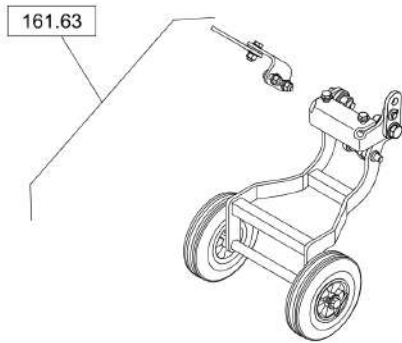

110 Options DL92500035_00_110_DFP7AX-35 Special Equipment

Refer to Parts Online for the most up to date information. The printed information might be outdated.

Mon Jun 08 16:14:47 UTC 2026

Forward Plate DFP7AX

Item	Part No.	Qty	Name	SN INFO
152.04	DL23000217_00		L15-Steering handle, Middle	
152.31	DL23003471_00		Water tank, assembled	
152.72	DL23000215_00		L19-Comfort handle	
152.73	DL23000219_00		L20-Comfort handle,middle	
161.63	DL23000613_01		T90-Transport wheels,mid bow	SN - From 101925351001 to 101925351597
161.63	DL23000613_02		T90-Transport wheels,mid bow	SN- From 101925351598 ff.
162.10	DL23000615_00		T1-Transport wheels	
194.08	DL92492525_00		SW10-Service kit	

Refer to Parts Online for the most up to date information. The printed information might be outdated.

Mon Jun 08 16:14:47 UTC 2026