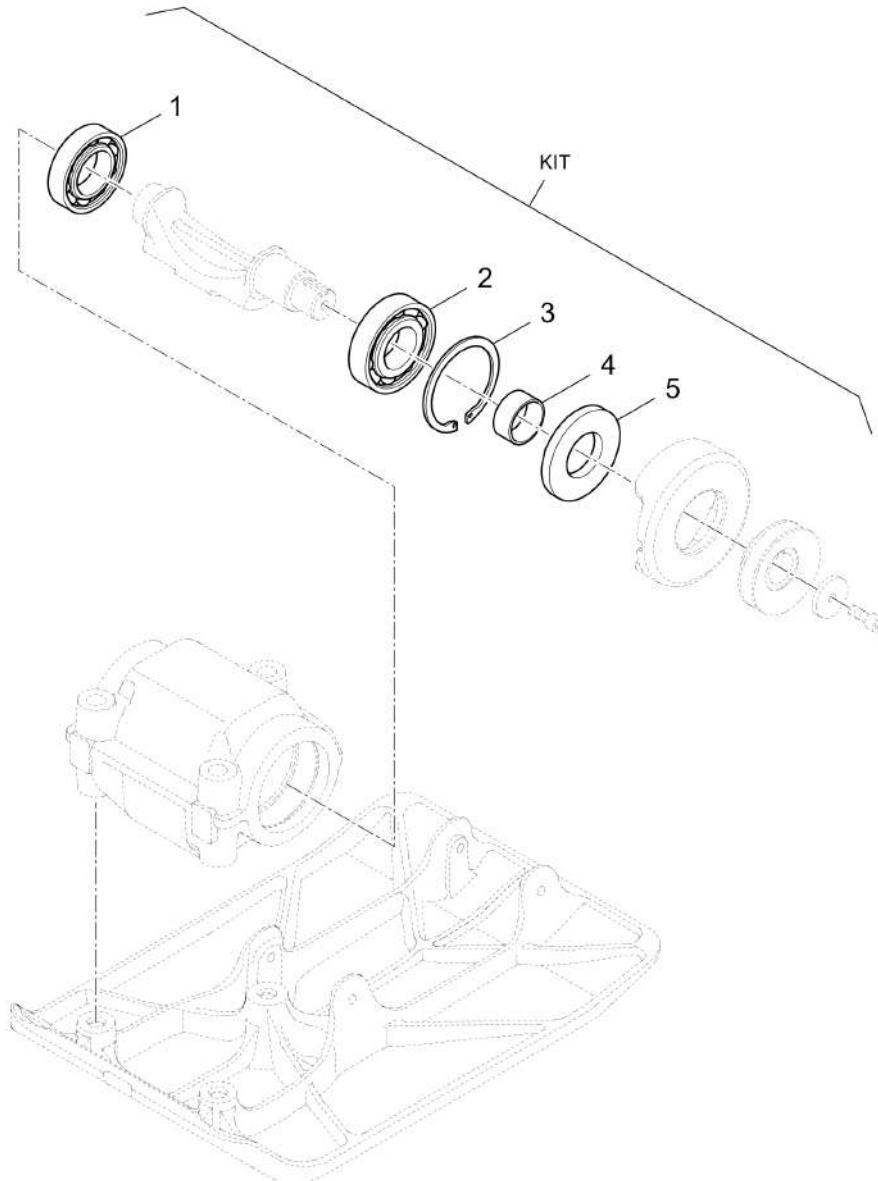

Service, repair and wear part kits 4812216983 Repair kit, exciter unit

Refer to Parts Online for the most up to date information. The printed information might be outdated.

Mon Jun 08 16:14:15 UTC 2026

Forward Plate DFP7AX

Item	Part No.	Qty	Name	SN INFO
KIT	4812216983	1	Repair kit, exciter unit	
1	DL05114078	1	Ball bearing,grooved	
2	DL05115078	1	Ball bearing,grooved	
3	DL09224400	1	Circlip,internal	
4	DL05428122	1	Inner ring	
5	DL09312808	1	Radial seal	

Refer to Parts Online for the most up to date information. The printed information might be outdated.

Mon Jun 08 16:14:15 UTC 2026