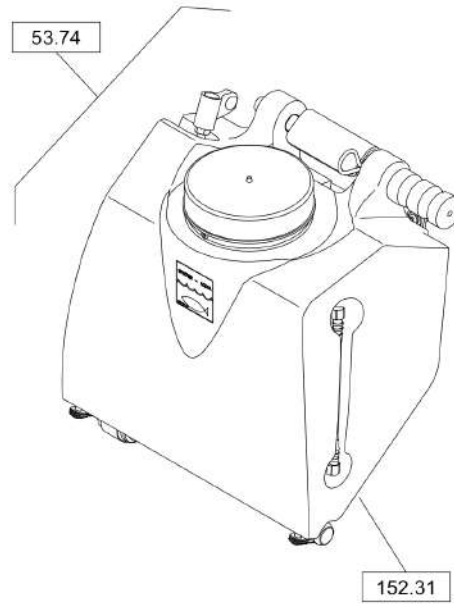

50 Frame DL92500035_00_050_DFP7AX-35 Frame with Attachment Parts

Refer to Parts Online for the most up to date information. The printed information might be outdated.

Mon Jun 08 16:14:40 UTC 2026

Forward Plate DFP7AX

Item	Part No.	Qty	Name	SN INFO
52.16	DL23060046_00		Steering Handle	
52.17	DL23050024_00		Protection Bow	
53.74	DL92410071_01		Water Sprinkler System	

Refer to Parts Online for the most up to date information. The printed information might be outdated.

Mon Jun 08 16:14:40 UTC 2026