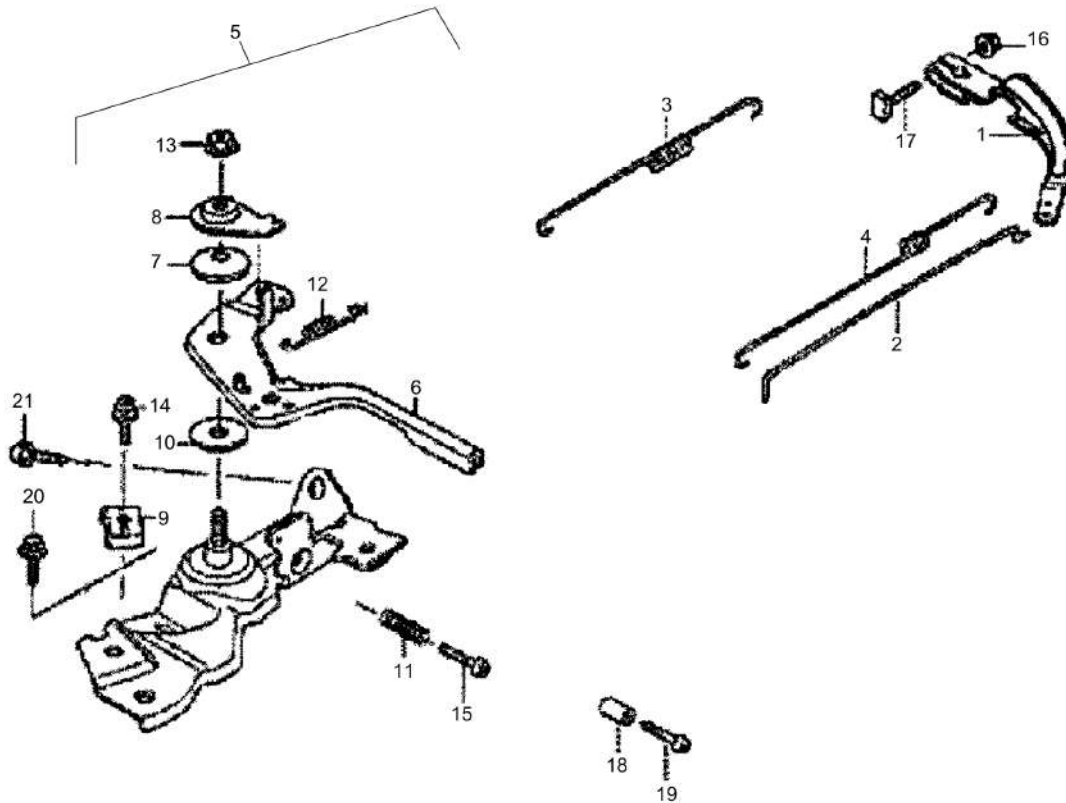

11.25

Refer to Parts Online for the most up to date information. The printed information might be outdated.

Mon Jun 08 16:14:31 UTC 2026

Forward Plate DFP7AX

Item	Part No.	Qty	Name	SN INFO
1	DL05748943	1	Arm governor	
2	DL05747152	1	Governor rod	
3	DL05749019	1	Governor spring	
4	DL05749020	1	Return spring	
5	DL05749021	1	Control assy.	
6	DL05749022	1	Lever,control	
7	DL05747227	1	Belleville spring	
8	DL05747155	1	Washer	
9	DL05747418	1	Cable clip	
10	DL05747156	1	Connecting piece	
11	DL05747158	1	Adjusting spring	
12	DL05747341	1	Return spring	
13	DL05747264	1	Safety nut	
14	DL05747426	1	Screw	
15	DL05747425	1	Screw	
16	DL05747312	1	Collar nut	
17	DL05748997	1	Screw	
18	DL05747422	1	Stop bush	
19	DL05747424	1	Screw	
20	DL05747322	1	Screw	
21	DL05747325	1	Screw	

Refer to Parts Online for the most up to date information. The printed information might be outdated.

Mon Jun 08 16:14:31 UTC 2026