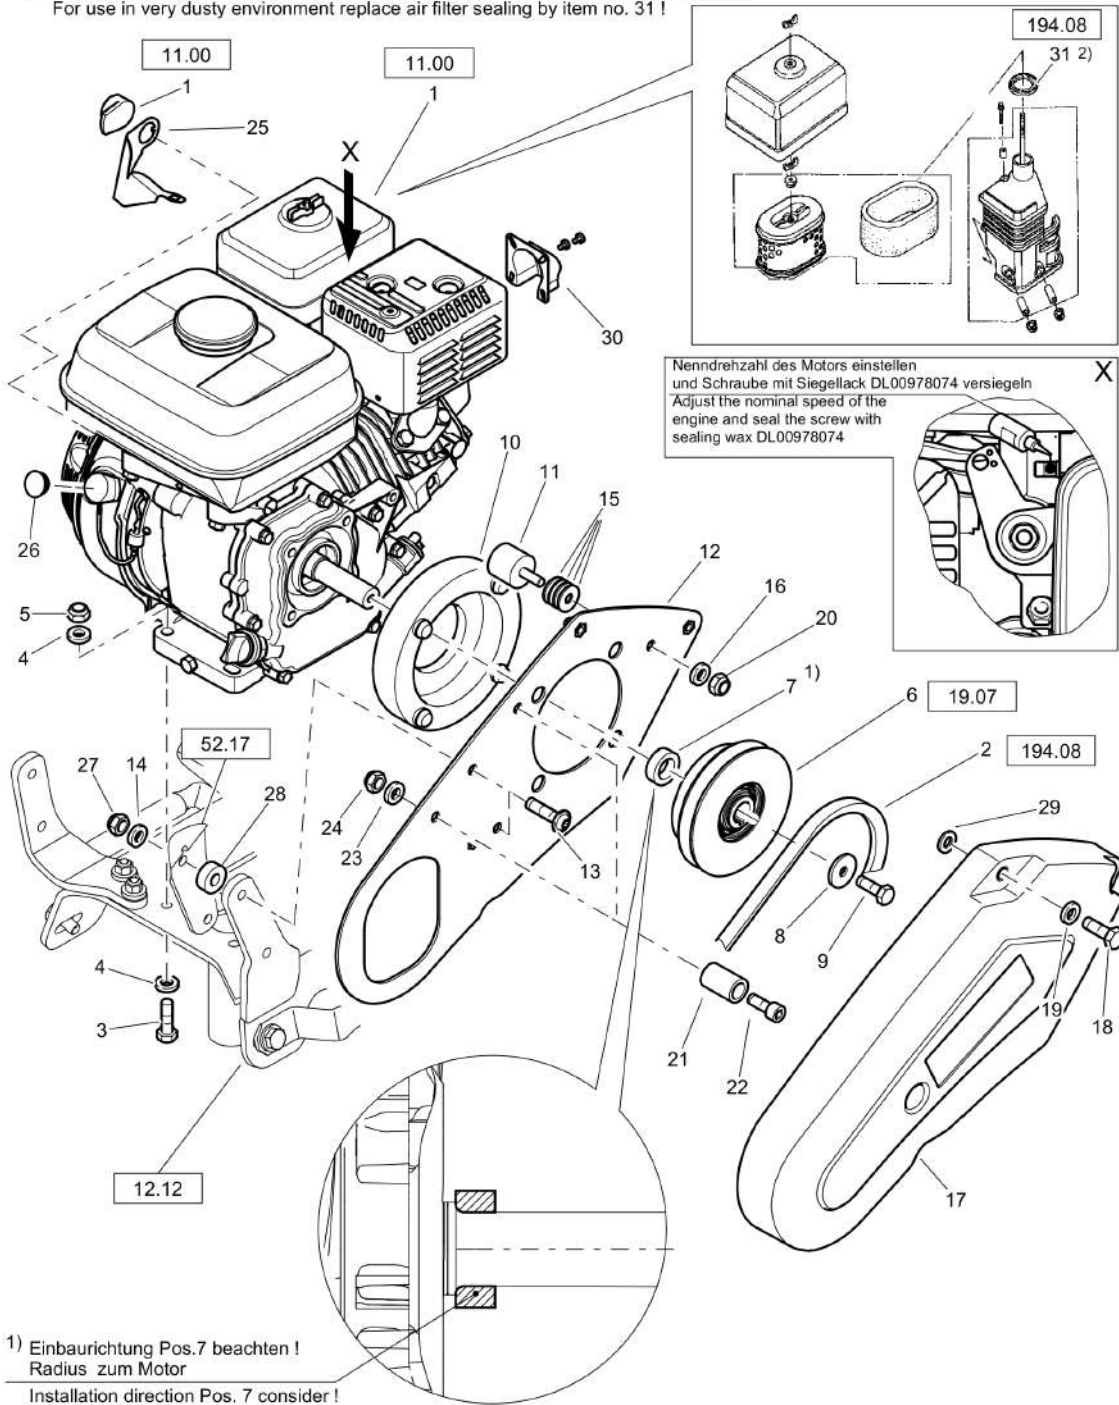

Engine / Fitting Parts DL92410721_02 Engine

2) Luftfilter-Dichtung bei Einsatz in sehr staubiger Umgebung durch Pos. 31 ersetzen!
For use in very dusty environment replace air filter sealing by item no. 31!

12.13

Refer to Parts Online for the most up to date information. The printed information might be outdated.

Mon Jun 08 16:14:38 UTC 2026