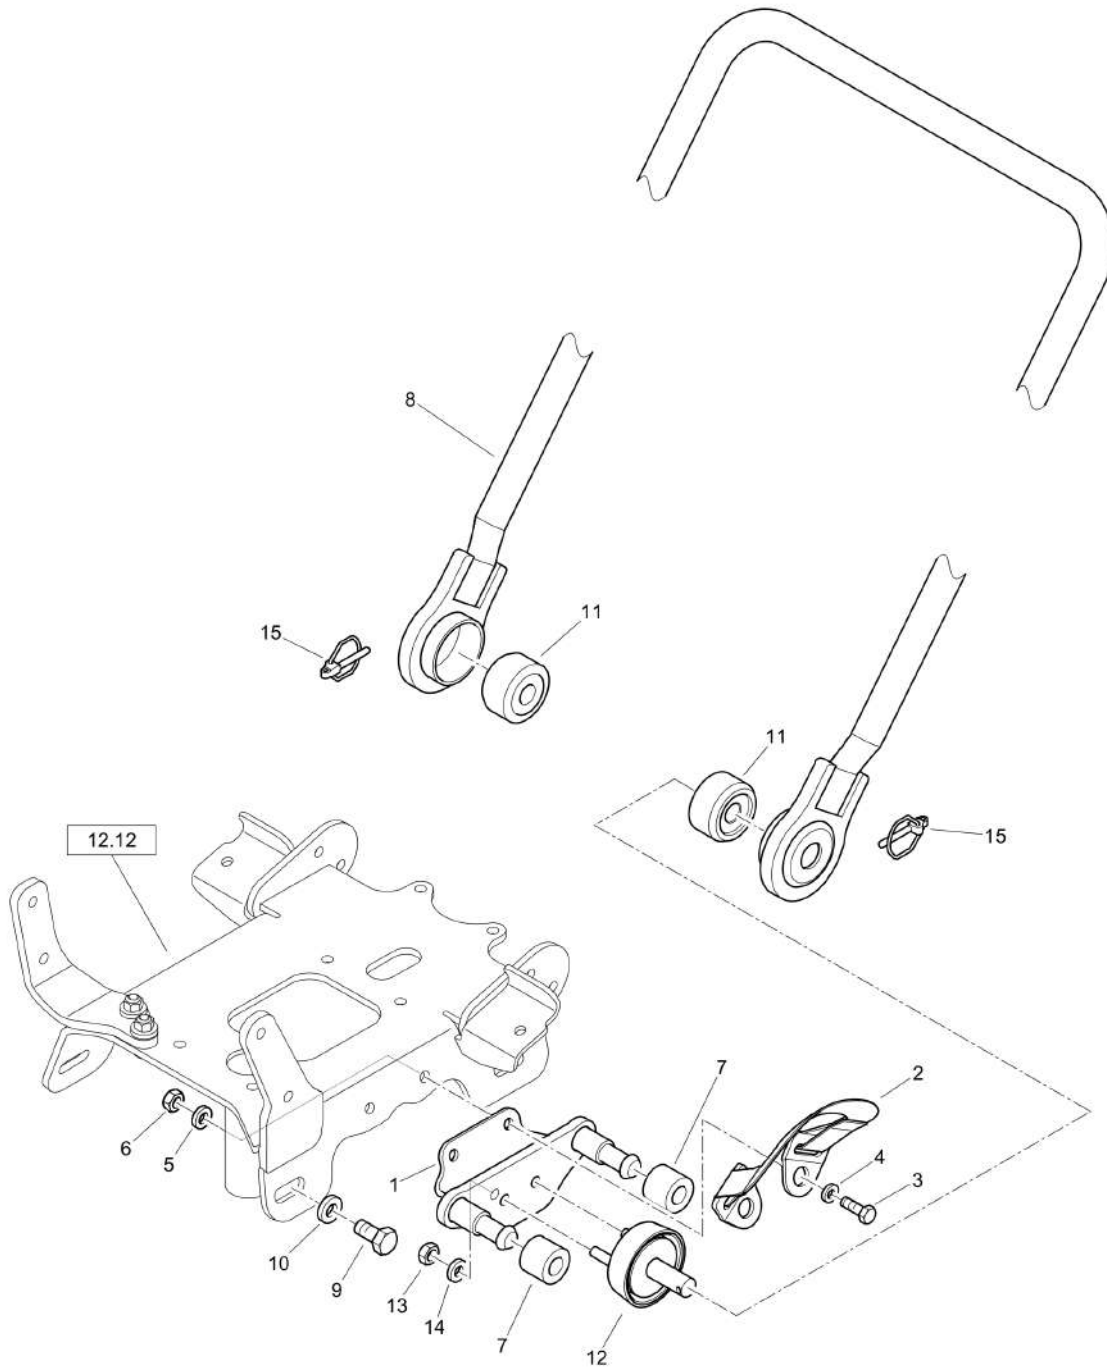

Special Equipment DL23000217_00 L15-Steering handle, Middle

152.04

Refer to Parts Online for the most up to date information. The printed information might be outdated.

Mon Jun 08 16:14:48 UTC 2026

Forward Plate DFP7AX

Item	Part No.	Qty	Name	SN INFO
1	DL23003484	2	Holder	
2	DL88003146	2	Band, belt	
3	DL07140842	4	Screw	
4	DL08500823	4	Washer	
5	DL08510817	4	Washer	
6	DL08130813	4	Safety nut	
7	DL23060325	4	Buffer	
8	DL23003422	1	Steering handle	
9	DL07141017	4	Screw	
10	DL08501028	4	Washer	
11	DL23003476	2	Bushing	
12	DL23003475	2	Spring element	
13	DL08130813	4	Safety nut	SN - from 101925351001 to 101925351072
13	DL08110811	4	Hexagon nut	SN - from 101925351073 ff.
14	DL08510817	4	Washer	
15	DL05931600	2	Linch pin	
12.12	-		Engine Carrier	

Refer to Parts Online for the most up to date information. The printed information might be outdated.

Mon Jun 08 16:14:48 UTC 2026