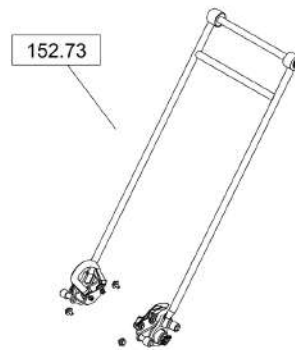

110 Options DL92500035_00_110_DFP7AX-35 Special Equipment

Refer to Parts Online for the most up to date information. The printed information might be outdated.

Mon Jun 08 16:14:47 UTC 2026

Forward Plate DFP7AX

Item	Part No.	Qty	Name	SN INFO
152.04	DL23000217_00		L15-Steering handle, Middle	
152.31	DL23003471_00		Water tank, assembled	
152.72	DL23000215_00		L19-Comfort handle	
152.73	DL23000219_00		L20-Comfort handle,middle	
161.63	DL23000613_01		T90-Transport wheels,mid bow	SN - From 101925351001 to 101925351597
161.63	DL23000613_02		T90-Transport wheels,mid bow	SN- From 101925351598 ff.
162.10	DL23000615_00		T1-Transport wheels	
194.08	DL92492525_00		SW10-Service kit	

Refer to Parts Online for the most up to date information. The printed information might be outdated.

Mon Jun 08 16:14:47 UTC 2026