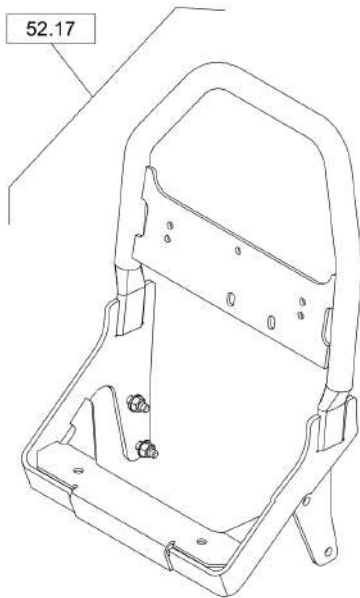

50 Frame DL92500035_00_050_DFP7AX-35 Frame with Attachment Parts

Refer to Parts Online for the most up to date information. The printed information might be outdated.

Mon Jun 08 16:14:40 UTC 2026

Forward Plate DFP7AX

Item	Part No.	Qty	Name	SN INFO
52.16	DL23060046_00		Steering Handle	
52.17	DL23050024_00		Protection Bow	
53.74	DL92410071_01		Water Sprinkler System	

Refer to Parts Online for the most up to date information. The printed information might be outdated.

Mon Jun 08 16:14:40 UTC 2026