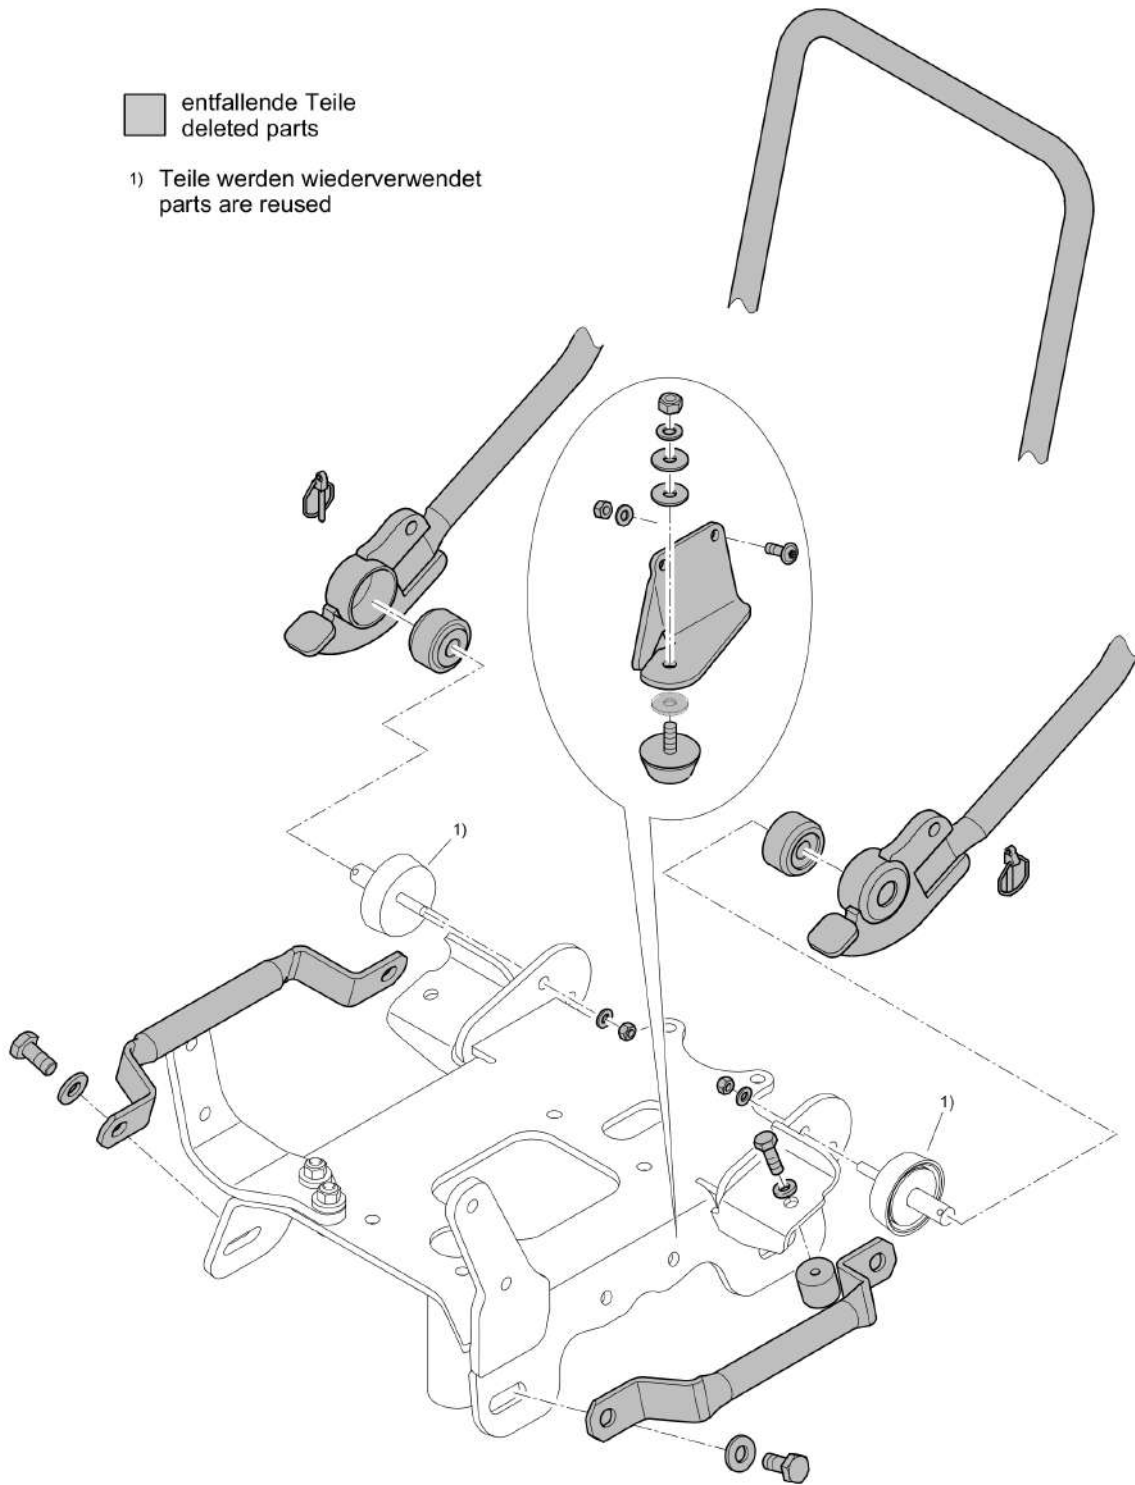

Forward Plate DFP7AX

Item	Part No.	Qty	Name	SN INFO
KIT	DL92401044	1	Steering handle, Middle	
1	DL23003484	2	Holder	
2	DL88003146	2	Band, belt	
3	DL07140842	4	Screw	
4	DL08500823	4	Washer	
5	DL08510817	4	Washer	
6	DL08130813	4	Safety nut	
7	DL23060325	4	Buffer	
8	DL23003422	1	Steering handle	
9	DL07141017	4	Screw	
10	DL08501028	4	Washer	
11	DL23003476	2	Bushing	
12	DL08110813	4	Hexagon nut	
13	DL08510817	4	Washer	
14	DL05931600	2	Linch pin	

Refer to Parts Online for the most up to date information. The printed information might be outdated.

Mon Jun 08 16:14:22 UTC 2026

Field kits DL92401045_00 L20-Comfort handle,middle

Refer to Parts Online for the most up to date information. The printed information might be outdated.

Mon Jun 08 16:14:22 UTC 2026