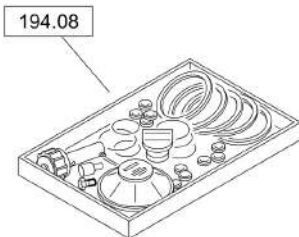

110 Options DL92500035_00_110_DFP7AX-35 Special Equipment

Refer to Parts Online for the most up to date information. The printed information might be outdated.

Mon Jun 08 16:14:47 UTC 2026

Forward Plate DFP7AX

Item	Part No.	Qty	Name	SN INFO
152.04	DL23000217_00		L15-Steering handle, Middle	
152.31	DL23003471_00		Water tank, assembled	
152.72	DL23000215_00		L19-Comfort handle	
152.73	DL23000219_00		L20-Comfort handle,middle	
161.63	DL23000613_01		T90-Transport wheels,mid bow	SN - From 101925351001 to 101925351597
161.63	DL23000613_02		T90-Transport wheels,mid bow	SN- From 101925351598 ff.
162.10	DL23000615_00		T1-Transport wheels	
194.08	DL92492525_00		SW10-Service kit	

Refer to Parts Online for the most up to date information. The printed information might be outdated.

Mon Jun 08 16:14:47 UTC 2026