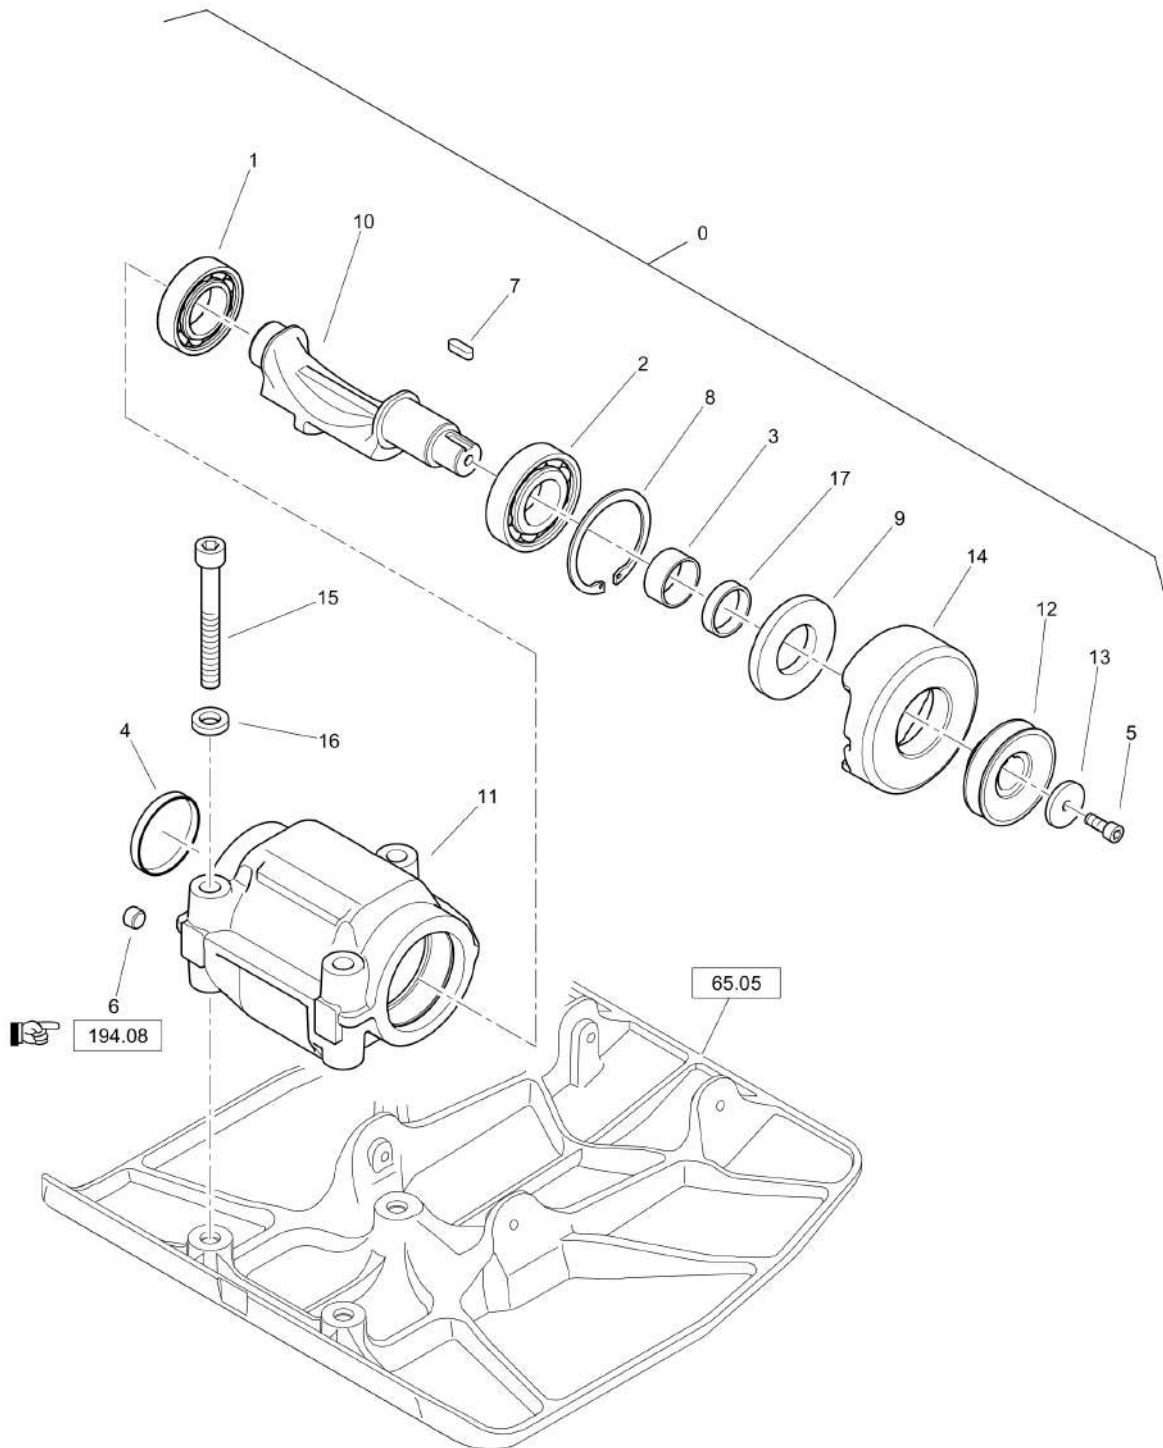

Mon Jun 08 16:14:43 UTC 2026

65.06

Refer to Parts Online for the most up to date information. The printed information might be outdated.

Mon Jun 08 16:14:44 UTC 2026

Forward Plate DFP7AX

Item	Part No.	Qty	Name	SN INFO
0	DL23010020		Exciter Unit, assembled	
1	DL05114078	1	Ball bearing,grooved	
2	DL05115078	1	Ball bearing,grooved	
3	DL05428122	1	Inner ring	
4	DL06510380	1	Locking cap	
5	DL07230819	1	Screw	
6	DL07611616	1	Magnetic plug	
7	DL09181604	1	Fitting key	
8	DL09224400	1	Circlip,internal	
9	DL09312808	1	Radial seal	
10	DL23010162	1	Exciter shaft	
11	DL23010174	1	Exciter housing	
12	DL23010173	1	V-belt pulley	
13	DL23010132	1	Washer	
14	DL23010157	1	Seal	
15	DL07231661	3	Screw	
16	DL06270014	3	Wedge safety washer	
17	DL23010158	1	Bushing	
65.05	-		Base Plate	
194.08	-		Service kit	