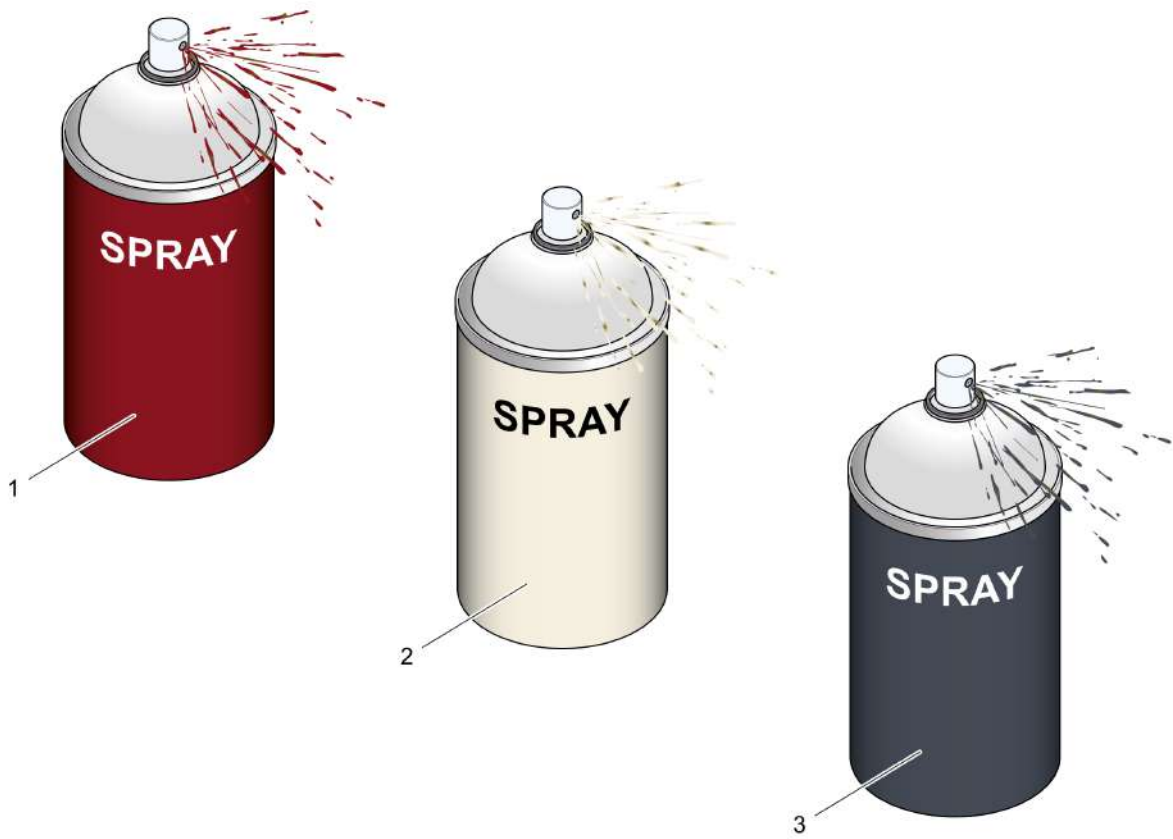

Refer to Parts Online for the most up to date information. The printed information might be outdated.

Mon Jun 08 16:14:18 UTC 2026

Refurbishing kits Color Dynapac-Light

Forward Plate DFP7AX

Item	Part No.	Qty	Name	SN INFO
1	4812215512	1	Dynapac color, red	
2	4812215516	1	Dynapac color, white	
3	4812071005	1	Dynapac color, grey	
3	DL00973105	1	Dynapac color, 400ml grey - D.ONE hood only	