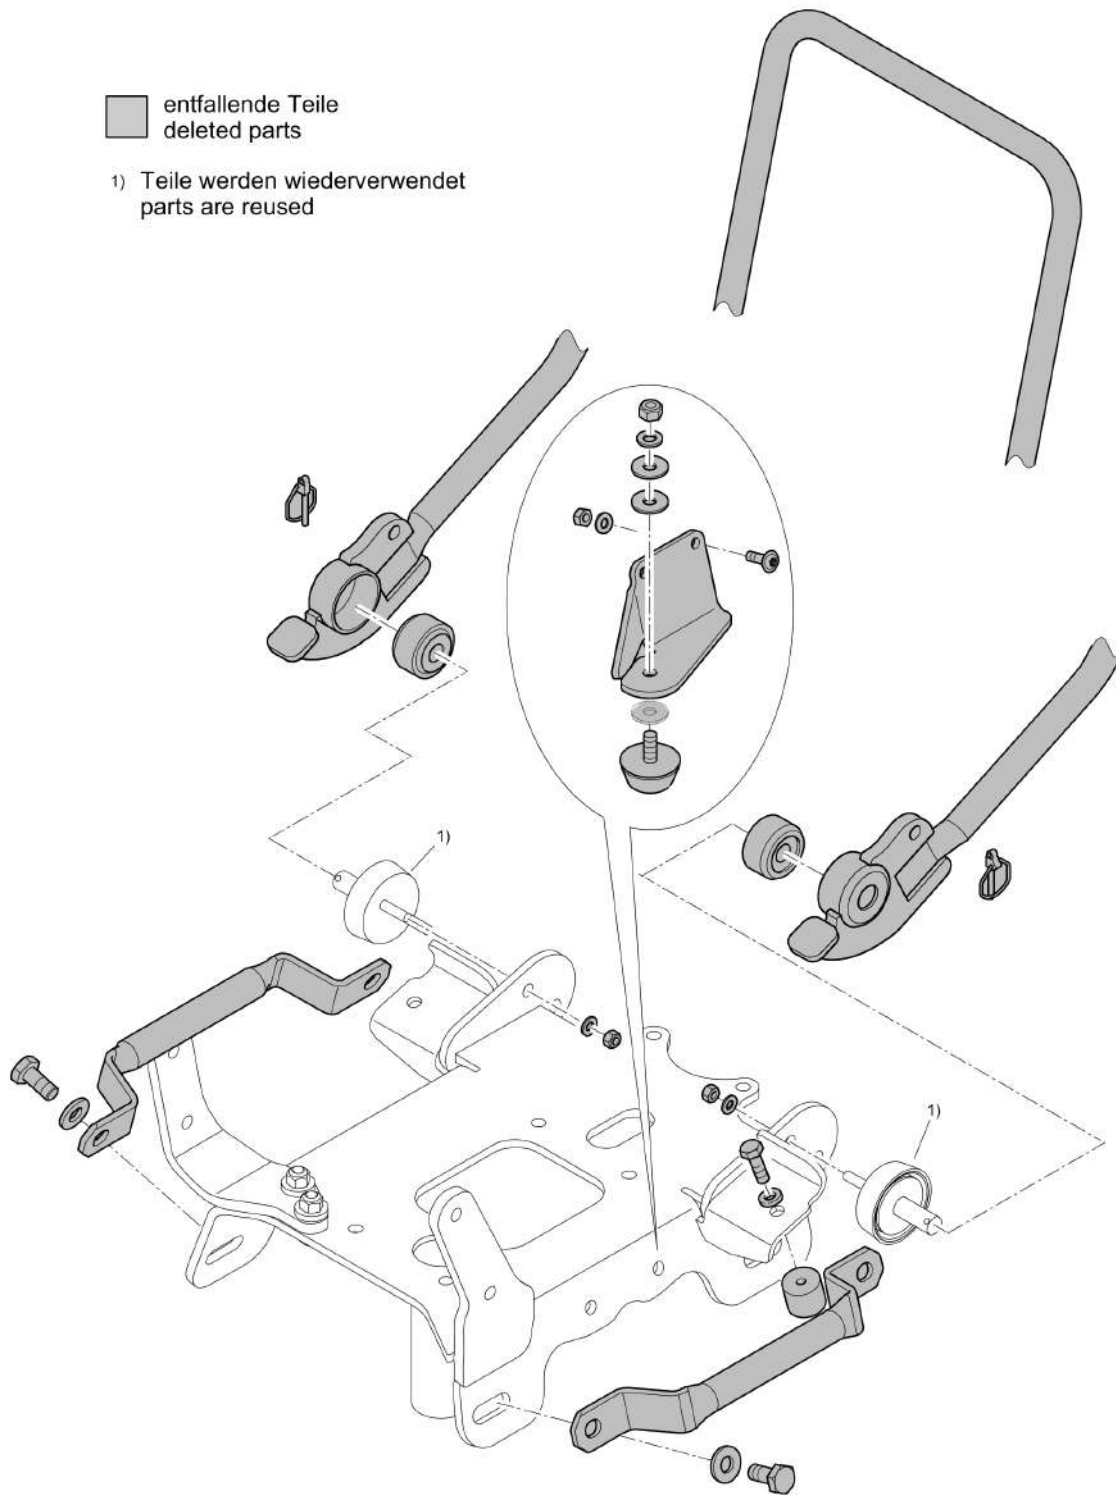

Forward Plate DFP7AX

Item	Part No.	Qty	Name	SN INFO
KIT	DL92401039		T1-Roues de transport	
1	DL23003317	1	Frame	
2	DL07141242	2	Screw	
3	DL08511324	6	Washer	
4	DL08131218	2	Safety nut	
5	DL06422046	1	Control pin	
6	DL08141615	1	Hexagon nut	
7	DL06704107	2	Wheel	
8	DL05520315	2	Supporting disc	
9	DL09170407	2	Cotter pin	
10	DL23003248	1	Holder	
11	DL07140842	2	Screw	
12	DL08510817	4	Washer	
13	DL08130813	2	Safety nut	
14	DL23003354	1	Detent	
15	DL07140626	1	Screw	
16	DL08590617	1	Washer	
17	DL23003485	1	Plate	
18	DL23003486	1	Plate	
19	DL06422046	2	Control pin	
20	DL08141615	4	Hexagon nut	

Refer to Parts Online for the most up to date information. The printed information might be outdated.

Mon Jun 08 16:14:20 UTC 2026

Field kits DL92401044_00 L15-Steering handle, Middle

Refer to Parts Online for the most up to date information. The printed information might be outdated.

Mon Jun 08 16:14:21 UTC 2026