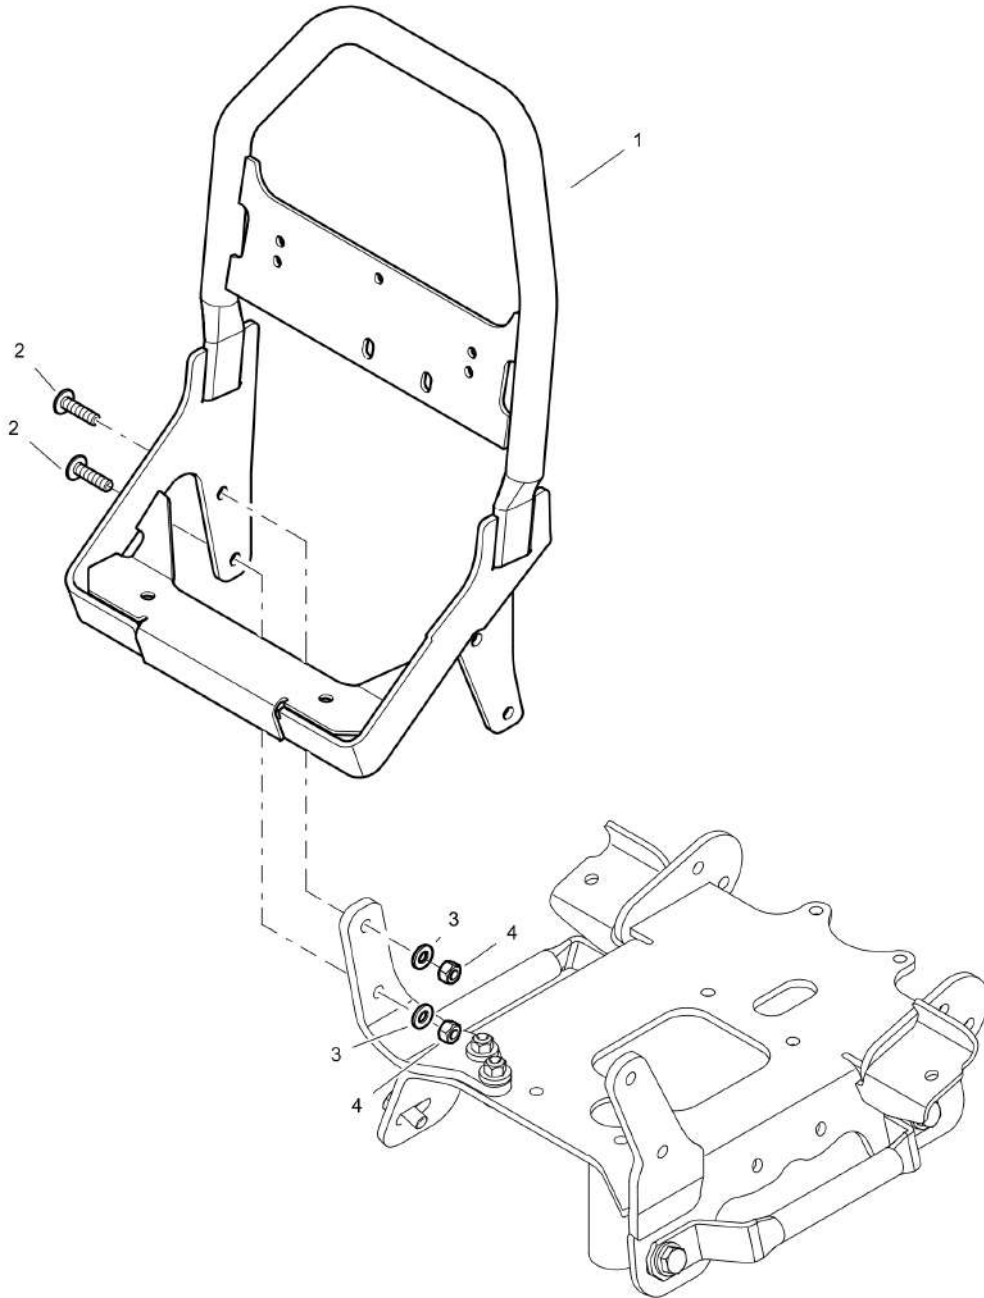

52.17

Refer to Parts Online for the most up to date information. The printed information might be outdated.

Mon Jun 08 16:14:41 UTC 2026

Forward Plate DFP7AX

Item	Part No.	Qty	Name	SN INFO
1	DL23050397	1	Protection bow	
2	DL07210817	2	Screw	
3	DL08510817	2	Washer	
4	DL08130813	2	Safety nut	

Refer to Parts Online for the most up to date information. The printed information might be outdated.

Mon Jun 08 16:14:41 UTC 2026