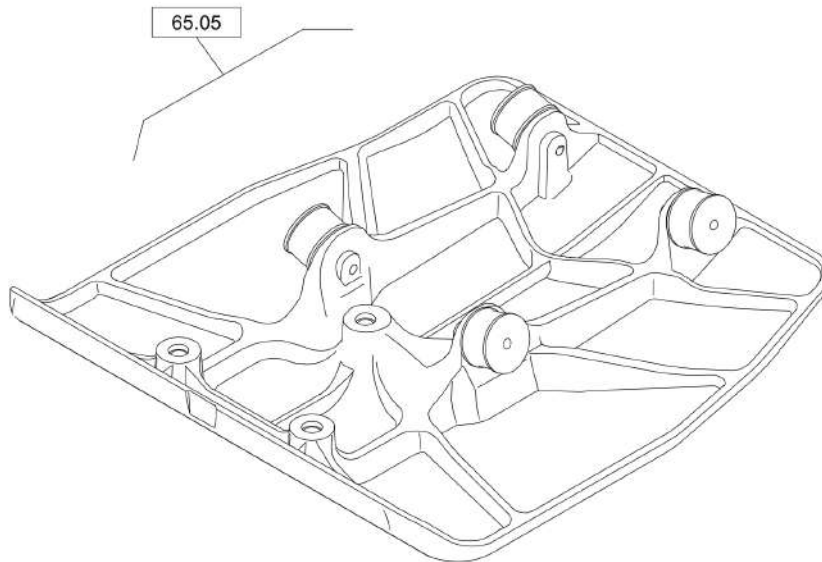

65 Plate DL92400023_00_065_DFP7AX-35 Plate / Foot

Refer to Parts Online for the most up to date information. The printed information might be outdated.

Mon Jun 08 16:14:43 UTC 2026

Forward Plate DFP7AX

Item	Part No.	Qty	Name	SN INFO
65.05	DL23020020_01		Base Plate	
65.06	DL23010020_01		Exciter Unit	

Refer to Parts Online for the most up to date information. The printed information might be outdated.

Mon Jun 08 16:14:43 UTC 2026