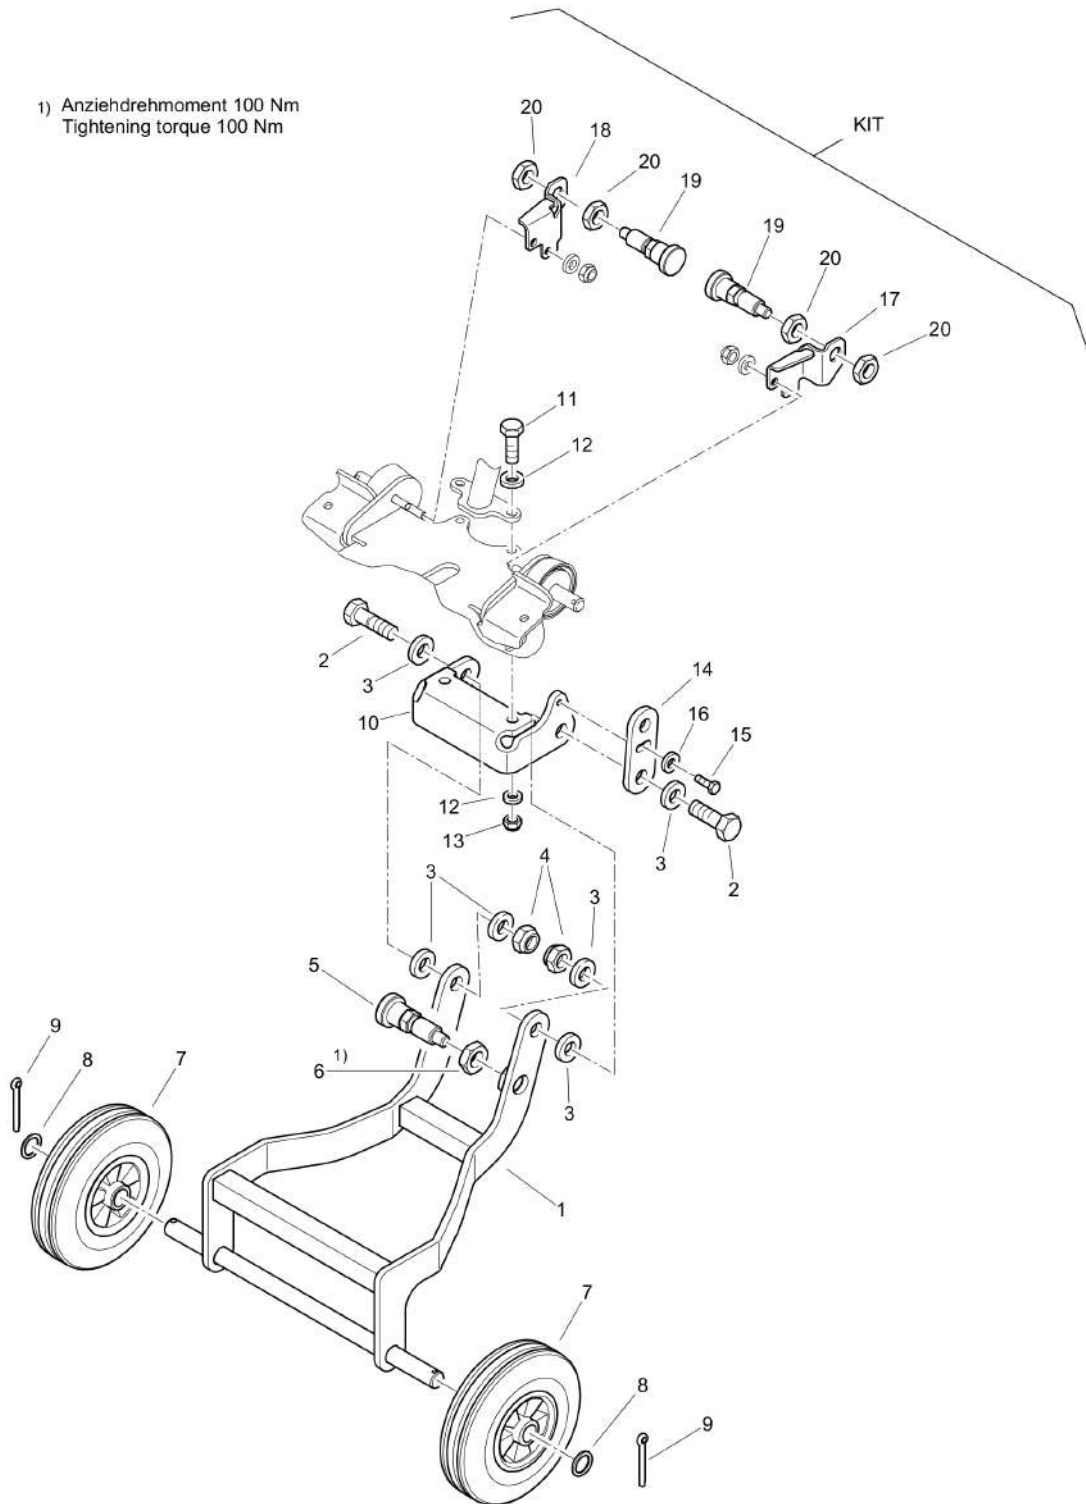

Field kits DL92401039_00 T1-Transport wheels

1) Anziehdrehmoment 100 Nm
Tightening torque 100 Nm

162.10

Refer to Parts Online for the most up to date information. The printed information might be outdated.

Mon Jun 08 16:14:20 UTC 2026

Forward Plate DFP7AX

Item	Part No.	Qty	Name	SN INFO
KIT	DL92401039		T1-Roues de transport	
1	DL23003317	1	Frame	
2	DL07141242	2	Screw	
3	DL08511324	6	Washer	
4	DL08131218	2	Safety nut	
5	DL06422046	1	Control pin	
6	DL08141615	1	Hexagon nut	
7	DL06704107	2	Wheel	
8	DL05520315	2	Supporting disc	
9	DL09170407	2	Cotter pin	
10	DL23003248	1	Holder	
11	DL07140842	2	Screw	
12	DL08510817	4	Washer	
13	DL08130813	2	Safety nut	
14	DL23003354	1	Detent	
15	DL07140626	1	Screw	
16	DL08590617	1	Washer	
17	DL23003485	1	Plate	
18	DL23003486	1	Plate	
19	DL06422046	2	Control pin	
20	DL08141615	4	Hexagon nut	

Refer to Parts Online for the most up to date information. The printed information might be outdated.

Mon Jun 08 16:14:20 UTC 2026