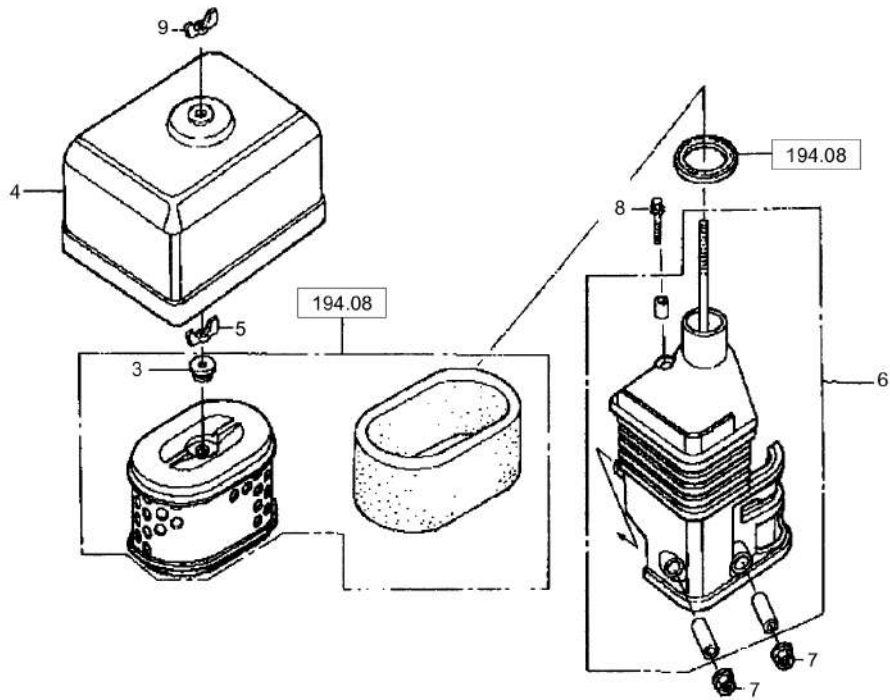

Forward Plate DFP7AX

Item	Part No.	Qty	Name	SN INFO
3	DL05747163	1	Rubber grommet	
4	DL05748935	1	Filter cover	
5	DL05747183	1	Wing nut	
6	DL05748936	1	Knuckle tube	
7	DL05747312	2	Collar nut	
8	DL05747452	1	Screw	
9	DL05749018	1	Wing nut	
194.08			Service kit	

Refer to Parts Online for the most up to date information. The printed information might be outdated.

Mon Jun 08 16:14:30 UTC 2026