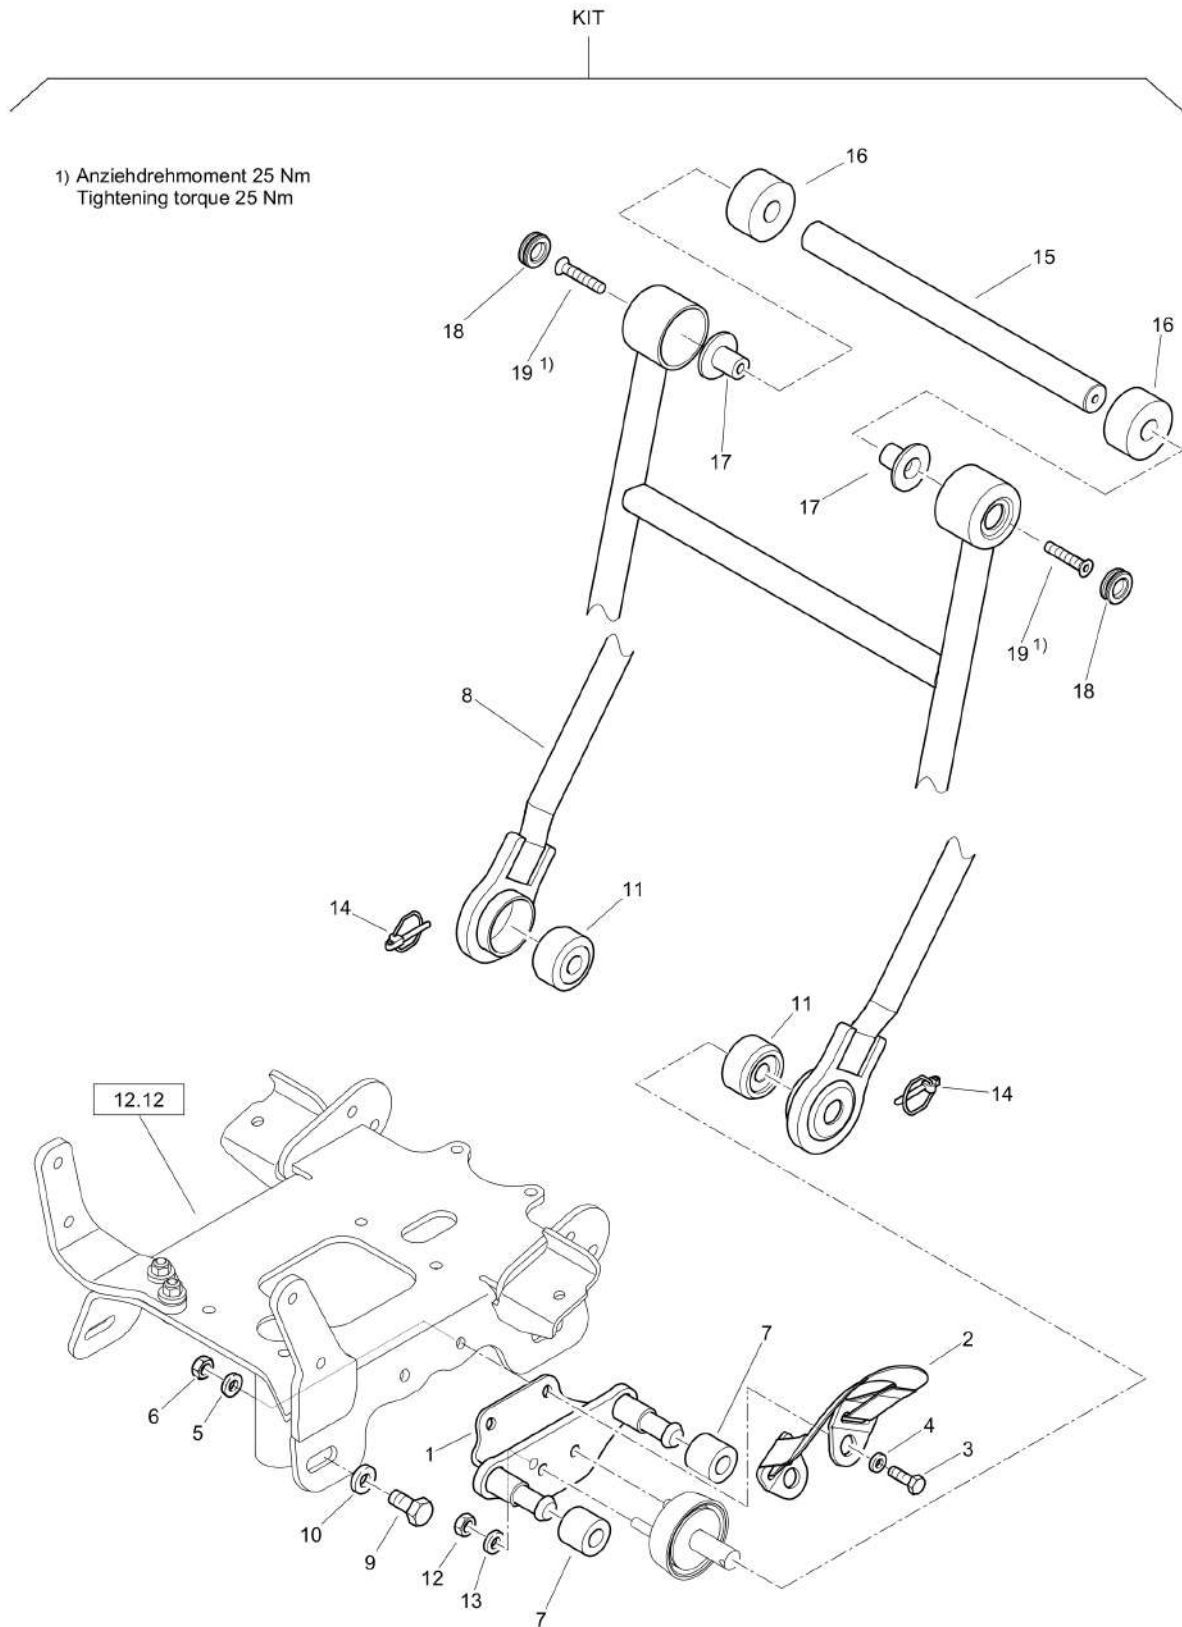

Refer to Parts Online for the most up to date information. The printed information might be outdated.

Mon Jun 08 16:14:23 UTC 2026

Forward Plate DFP7AX

Item	Part No.	Qty	Name	SN INFO
KIT	DL92401045	1	L20-Comfort handle,middle	
1	DL23003484	2	Holder	
2	DL88003146	2	Band, belt	
3	DL07140842	4	Screw	
4	DL08500823	4	Washer	
5	DL08510817	4	Washer	
6	DL08130813	4	Safety nut	
7	DL23060325	4	Buffer	
8	DL23003425	1	Steering handle	
9	DL07141017	4	Screw	
10	DL08501028	4	Washer	
11	DL23003476	2	Bushing	
12	DL08110813	4	Hexagon nut	
13	DL08510817	4	Washer	
14	DL05931600	2	Linch pin	
15	DL23003428	1	Shaft	
16	DL23060282	2	Expanded rubber	
17	DL23060283	2	Stop	
18	DL05756120	2	Wall duct	
19	DL07320829	2	Screw	

Refer to Parts Online for the most up to date information. The printed information might be outdated.

Mon Jun 08 16:14:23 UTC 2026