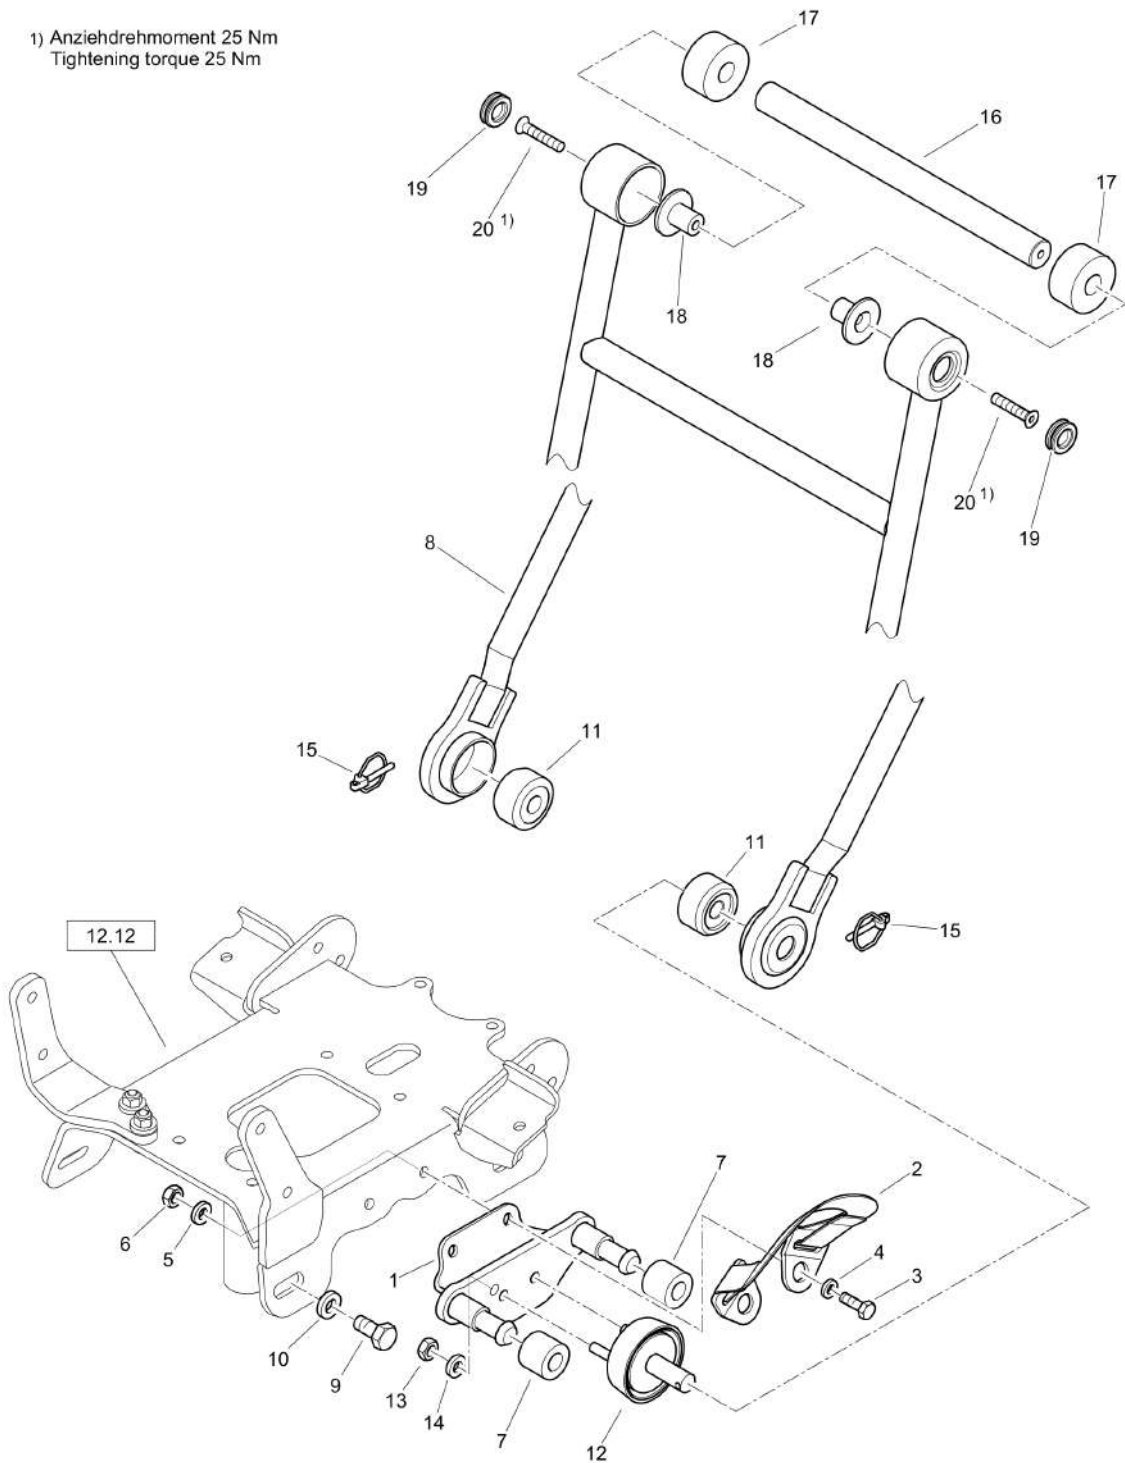

Special Equipment DL23000219_00 L20-Comfort handle,middle

1) Anziehdrehmoment 25 Nm
Tightening torque 25 Nm

152.73

Refer to Parts Online for the most up to date information. The printed information might be outdated.

Mon Jun 08 16:14:50 UTC 2026

Forward Plate DFP7AX

Item	Part No.	Qty	Name	SN INFO
1	DL23003484	2	Holder	
2	DL88003146	2	Band, belt	
3	DL07140842	4	Screw	
4	DL08500823	4	Washer	
5	DL08510817	4	Washer	
6	DL08130813	4	Safety nut	
7	DL23060325	4	Buffer	
8	DL23003425	1	Steering handle	
9	DL07141017	4	Screw	
10	DL08501028	4	Washer	
11	DL23003476	2	Bushing	
12	DL23003475	2	Spring element	
13	DL08130813	4	Safety nut	SN - from 101925351001 to 101925351072
13	DL08110811	4	Hexagon nut	SN - from 101925351073 ff.
14	DL08510817	4	Washer	
15	DL05931600	2	Linch pin	
16	DL23003428	1	Shaft	
17	DL23060282	2	Expanded rubber	
18	DL23060283	2	Stop	
19	DL05756120	2	Wall duct	
20	DL07320829	2	Screw	
12.12	-		Engine Carrier	

Refer to Parts Online for the most up to date information. The printed information might be outdated.

Mon Jun 08 16:14:50 UTC 2026