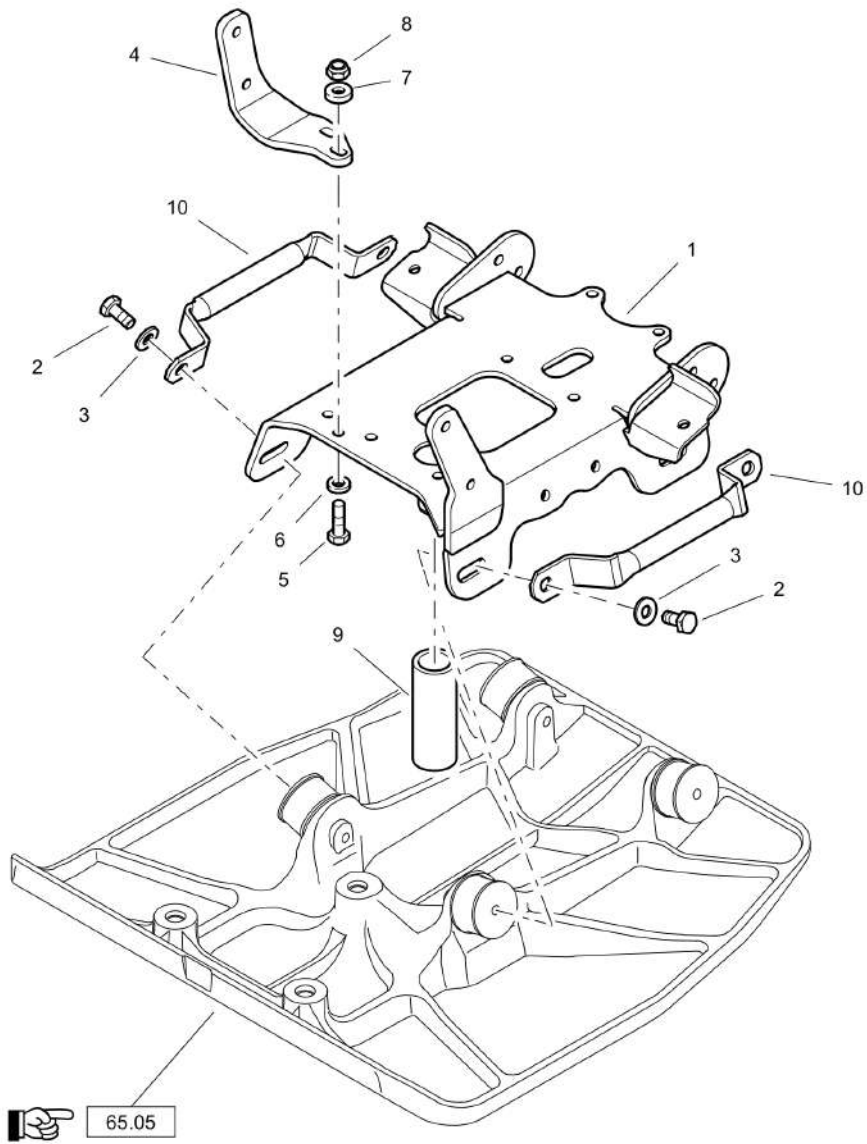

12.12

Refer to Parts Online for the most up to date information. The printed information might be outdated.

Mon Jun 08 16:14:35 UTC 2026

Forward Plate DFP7AX

Item	Part No.	Qty	Name	SN INFO
1	DL23030213	1	Engine carrier	
2	DL07141020	4	Screw	
3	DL08752106	4	Spring washer	
4	DL23030133	1	Holder	
5	DL07140842	2	Screw	
6	DL08510817	2	Washer	
7	DL08590820	2	Washer	
8	DL08130813	2	Safety nut	
9	DL23030205	1	Stop	SN - from 101924231001 to 101924231050
9	DL23030229	1	Stop	SN - from 101924231051 ff.
10	DL23030176	2	Carrying handle	
65.05	-		Base Plate	

Refer to Parts Online for the most up to date information. The printed information might be outdated.

Mon Jun 08 16:14:35 UTC 2026