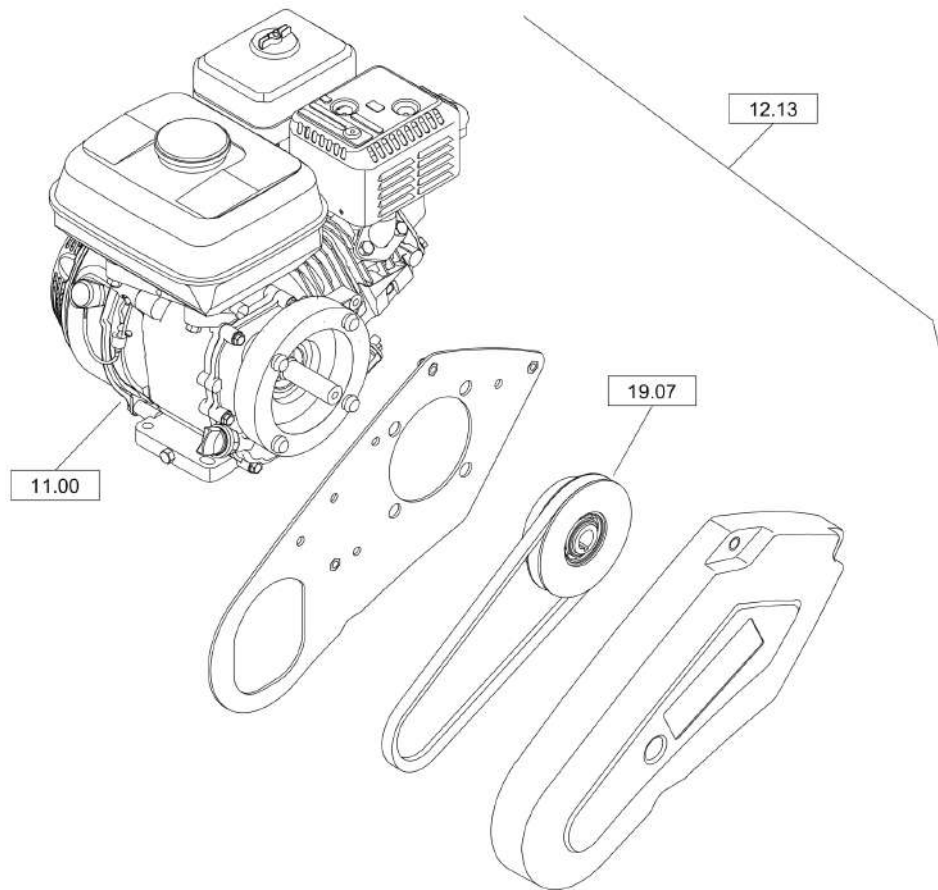

10 Engine DL92400023_00_010_DFP7AX-35 Engine / Fitting Parts

Refer to Parts Online for the most up to date information. The printed information might be outdated.

Mon Jun 08 16:14:25 UTC 2026

Forward Plate DFP7AX

Item	Part No.	Qty	Name	SN INFO
11.00	DL05747054_1001 E		Engine Parts List	
11.01	DLMOT023135_00		Crankcase	
11.02	DLMOT023136_00		Front Cover	
11.08	DLMOT023137_00		Cylinder Head	
11.09	DLMOT025648_00		Camshaft	
11.21	DLMOT023138_00		Fuel Tank	
11.22	DLMOT023139_00		Dry Air Filter	
11.25	DLMOT023140_00		Throttle Control	
11.26	DLMOT023141_00		Silencer	
11.29	DLMOT023142_00		Cooling Blower	
11.31	DLMOT023143_00		Recoil Starter	
11.44	DLMOT023144_00		Covering	
11.46	DLMOT023145_00		Contact Breaker/Ign.Coil	
11.53	DLMOT023146_00		Carburetor	
12.12	DL92410069_00		Engine Carrier	SN - From 101925351001 to 101925351597.
12.12	DL92410069_01		Engine Carrier	SN - From 101925351598 ff.
12.13	DL92410721_00		Engine	SN - from 101925351001 to 101925351092
12.13	DL92410721_01		Engine	SN - Ffrom 101925351093 to 101925351159
12.13	DL92410721_02		Engine	SN - Ffrom 101925351160 ff
19.07			Centrifugal Clutch	

Refer to Parts Online for the most up to date information. The printed information might be outdated.

Mon Jun 08 16:14:25 UTC 2026