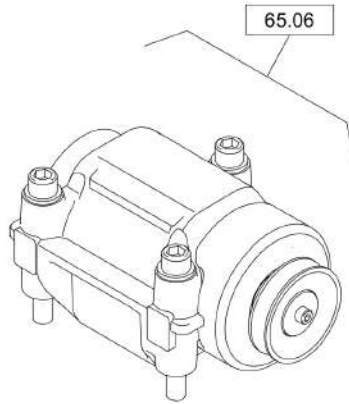

65 Plate DL92400023_00_065_DFP7AX-35 Plate / Foot

Refer to Parts Online for the most up to date information. The printed information might be outdated.

Mon Jun 08 16:14:43 UTC 2026

Forward Plate DFP7AX

Item	Part No.	Qty	Name	SN INFO
65.05	DL23020020_01		Base Plate	
65.06	DL23010020_01		Exciter Unit	

Refer to Parts Online for the most up to date information. The printed information might be outdated.

Mon Jun 08 16:14:43 UTC 2026