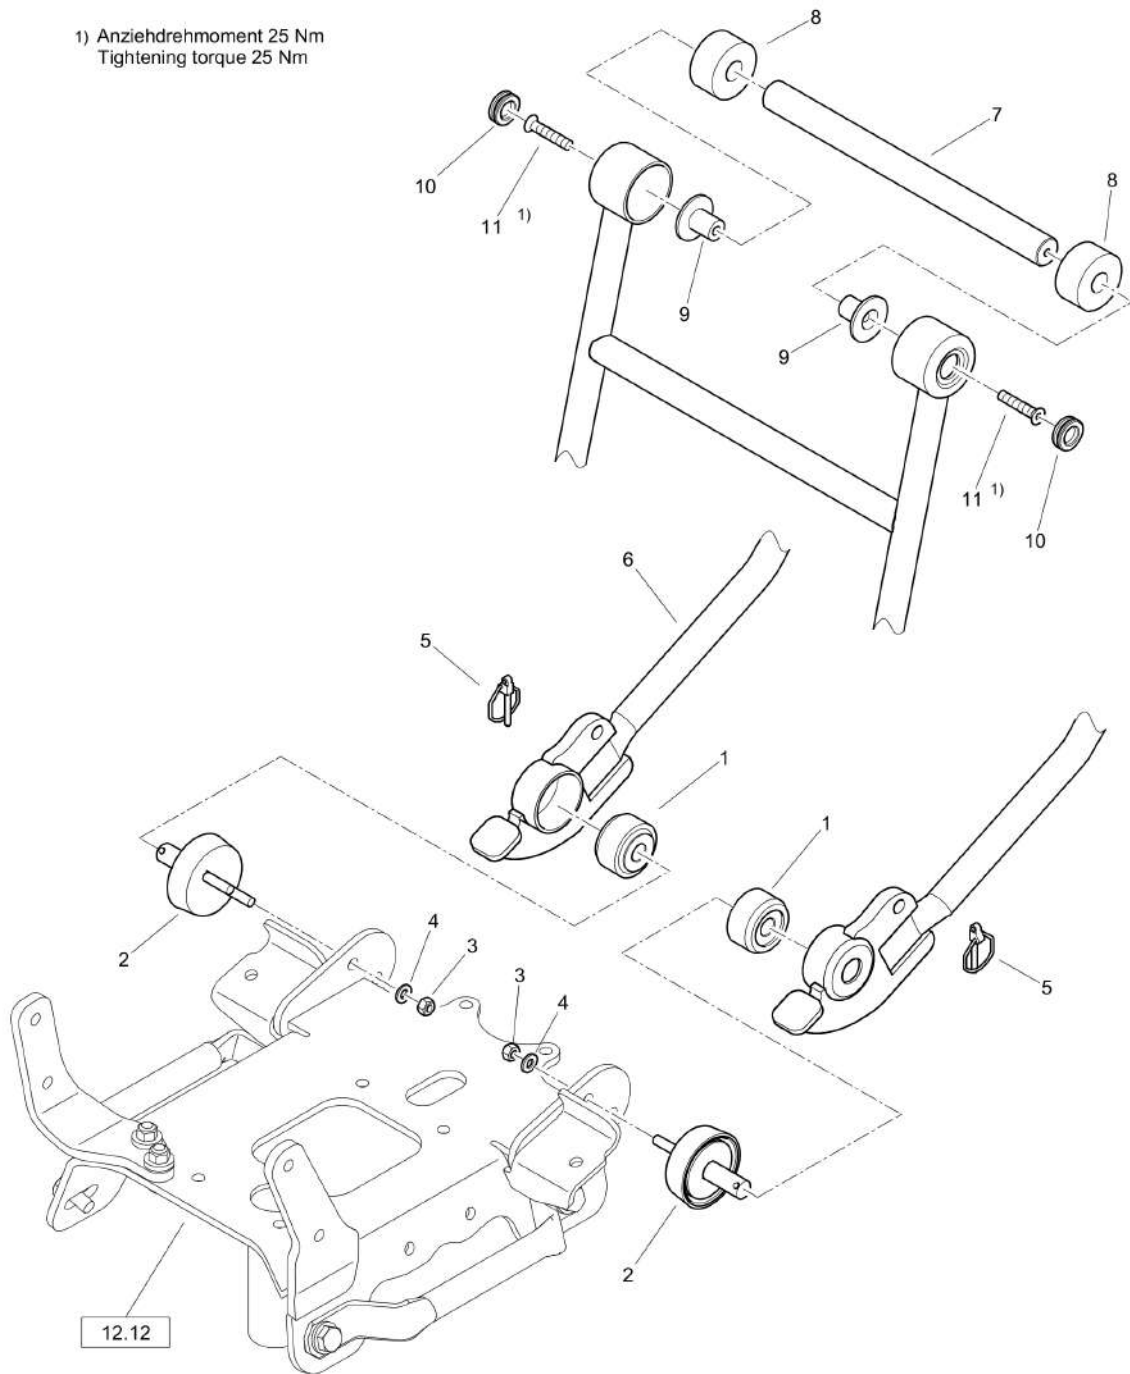

Special Equipment DL23000215_00 L19-Comfort handle

1) Anziehdrehmoment 25 Nm
Tightening torque 25 Nm

152.72

Refer to Parts Online for the most up to date information. The printed information might be outdated.

Mon Jun 08 16:14:49 UTC 2026

Forward Plate DFP7AX

Item	Part No.	Qty	Name	SN INFO
1	DL23003476	2	Bushing	
2	DL23003475	2	Spring element	
3	DL08130813	4	Safety nut	
4	DL08510817	4	Washer	
5	DL05931600	2	Linch pin	
6	DL23060278	1	Steering handle	
7	DL23060333	1	Shaft	
8	DL23060282	2	Expanded rubber	
9	DL23060283	2	Stop	
10	DL05756120	2	Wall duct	
11	DL07320829	2	Screw	
12.12	-		Engine Carrier	

Refer to Parts Online for the most up to date information. The printed information might be outdated.

Mon Jun 08 16:14:49 UTC 2026