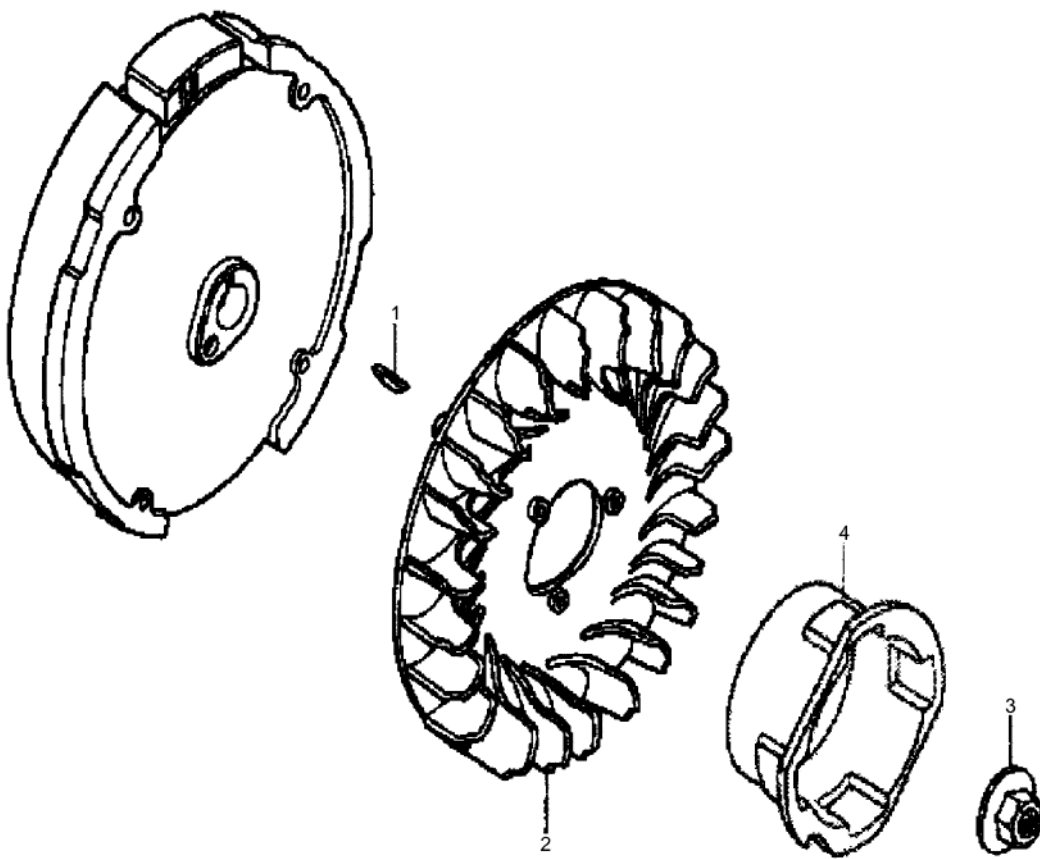

11.29

Refer to Parts Online for the most up to date information. The printed information might be outdated.

Mon Jun 08 16:14:32 UTC 2026

Forward Plate DFP7AX

Item	Part No.	Qty	Name	SN INFO
1	DL05747191	1	Woodruff key	
2	DL05747170	1	Fan	
3	DL05748622	1	Collar nut	
4	DL05749012	1	Starting pulley	

Refer to Parts Online for the most up to date information. The printed information might be outdated.

Mon Jun 08 16:14:32 UTC 2026