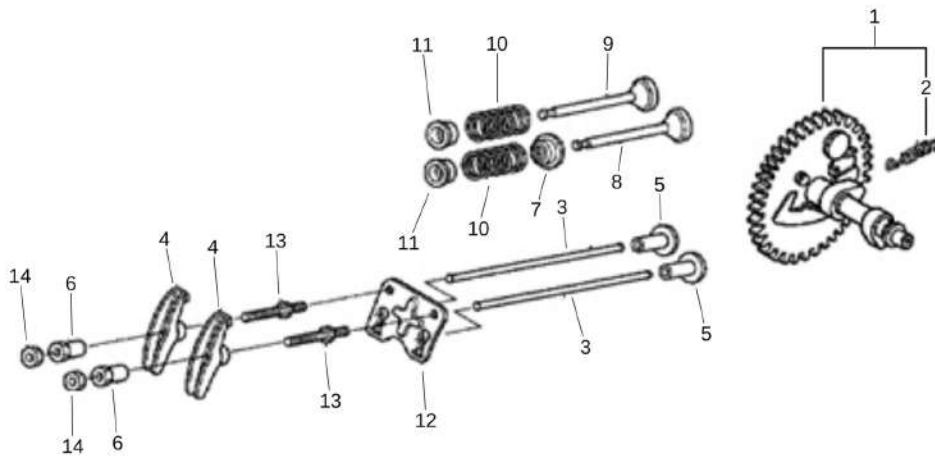

11.09

Refer to Parts Online for the most up to date information. The printed information might be outdated.

Mon Jun 08 16:14:29 UTC 2026

Forward Plate DFP7AX

Item	Part No.	Qty	Name	SN INFO
1	DL05747082	1	Camshaft	
2	DL05747139	1	Return spring	
3	DL05747083	2	Pushrod	
4	DL05747231	2	Rocker arm	
5	DL05747404	2	Tappet	
6	DL05749002	2	Journal	
7	DL05748920	1	Valve stem seal	
8	DL05747084	1	Inlet valve	
9	DL05748922	1	Outlet valve	
10	DL05747345	2	Valve spring	
11	DL05749003	2	Valve plate	
12	DL05747085	1	Guide plate	
13	DL05747272	2	Bolt	
14	DL05747354	2	Adjustment nut	

Refer to Parts Online for the most up to date information. The printed information might be outdated.

Mon Jun 08 16:14:29 UTC 2026