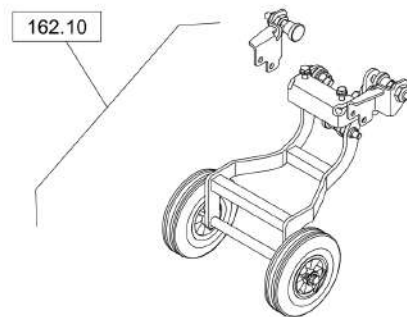

110 Options DL92500035_00_110_DFP7AX-35 Special Equipment

Refer to Parts Online for the most up to date information. The printed information might be outdated.

Mon Jun 08 16:14:47 UTC 2026

Forward Plate DFP7AX

Item	Part No.	Qty	Name	SN INFO
152.04	DL23000217_00		L15-Steering handle, Middle	
152.31	DL23003471_00		Water tank, assembled	
152.72	DL23000215_00		L19-Comfort handle	
152.73	DL23000219_00		L20-Comfort handle,middle	
161.63	DL23000613_01		T90-Transport wheels,mid bow	SN - From 101925351001 to 101925351597
161.63	DL23000613_02		T90-Transport wheels,mid bow	SN- From 101925351598 ff.
162.10	DL23000615_00		T1-Transport wheels	
194.08	DL92492525_00		SW10-Service kit	

Refer to Parts Online for the most up to date information. The printed information might be outdated.

Mon Jun 08 16:14:47 UTC 2026