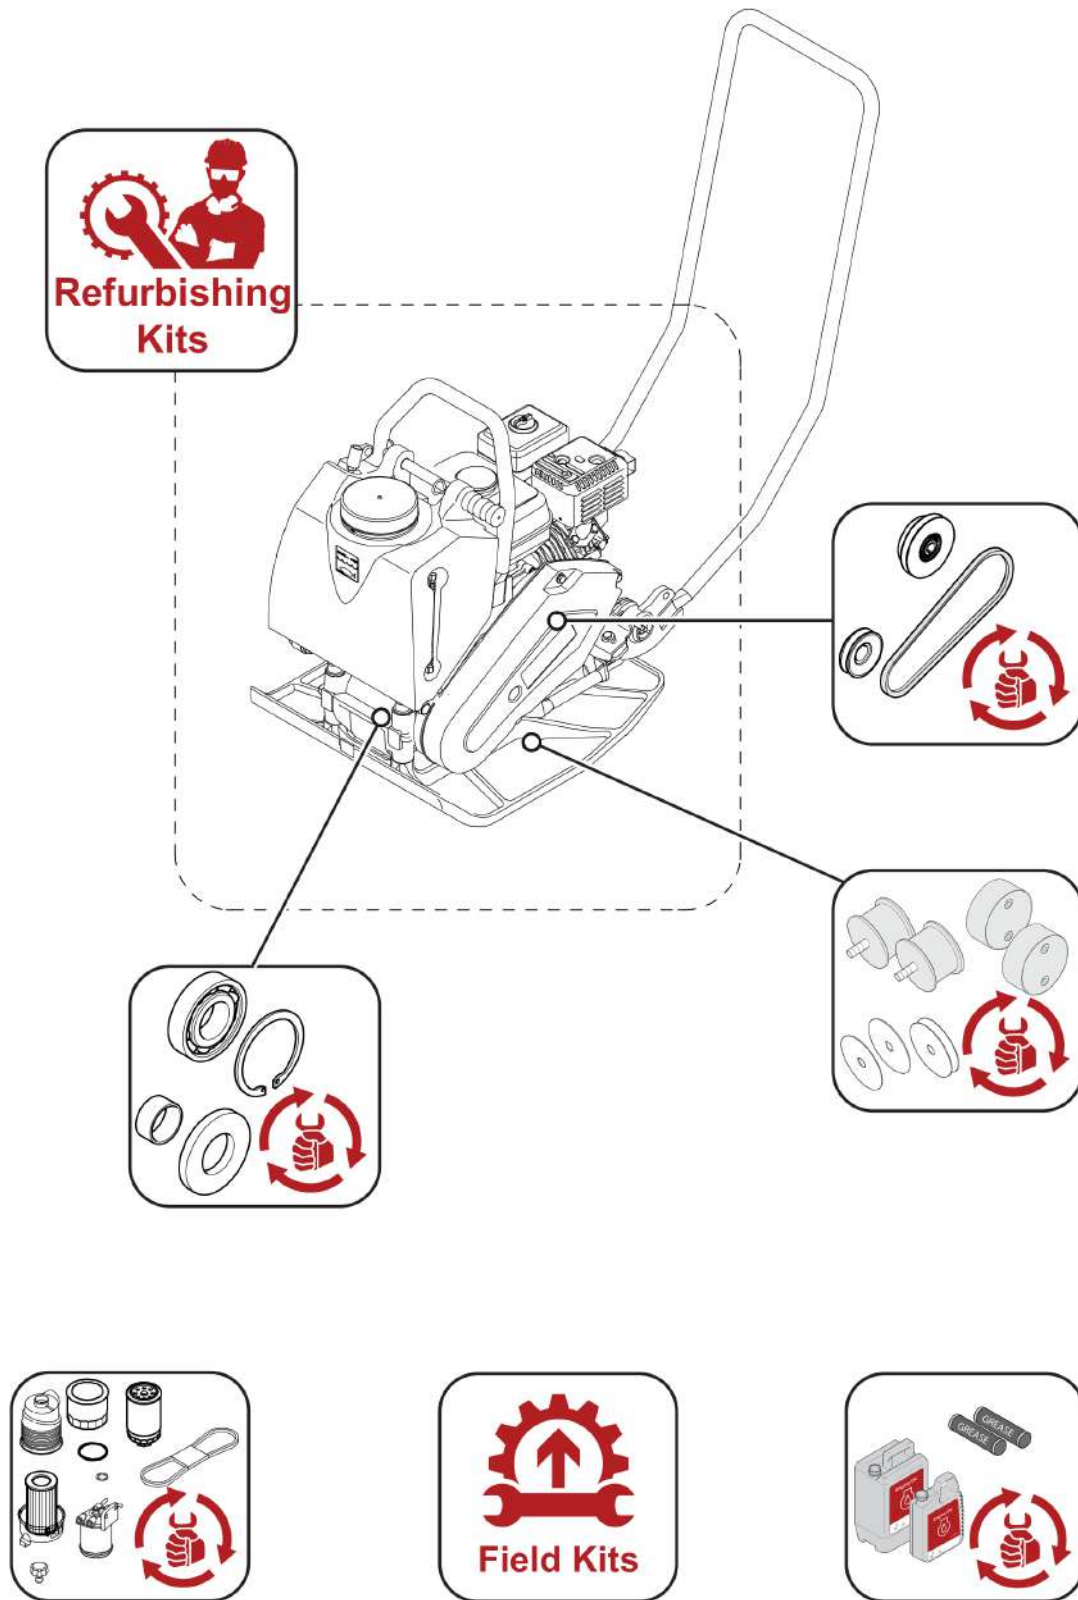

Service, repair and wear part kits Kits-DL92500035 Service, repair and wear part kits

Refer to Parts Online for the most up to date information. The printed information might be outdated.

Mon Jun 08 16:14:13 UTC 2026

Forward Plate DFP7AX

Item	Part No.	Qty	Name	SN INFO
1	Service, repair and wear part kits		Service, repair and wear part kits	
1.1	4812216976	1	Repair kit, shock-absorber	
1.2	4812216980	1	Repair kit, transmission	
1.3	4812216983	1	Repair kit, exciter unit	
1.4	DL92492525	1	Service kit	
2	Refurbishing kit		Refurbishing kit	
2.1	4812071381	1	Refurbishing kit - covering	
2.2	4812073589	1	Refurbishing kit - decals	SN - From 101925351001 to 101925352106.
2.2	4812345264	1	Refurbishing kit - decals	SN - From 101925352107 ff.
2.3	-		Color Dynapac-Light	
3	Field kit		Field kits	
3.1	DL92401006	1	T90-Transport wheels,mid bow	
3.2	DL92401039	1	T1-Roues de transport	
3.3	DL92401044	1	Steering handle, Middle	
3.4	DL92401045	1	L20-Comfort handle,middle	
3.5	DL92401067	1	T90-Transport wheels,mid bow	
4	PNNA		Lubricants and operating substances	

Refer to Parts Online for the most up to date information. The printed information might be outdated.

Mon Jun 08 16:14:13 UTC 2026