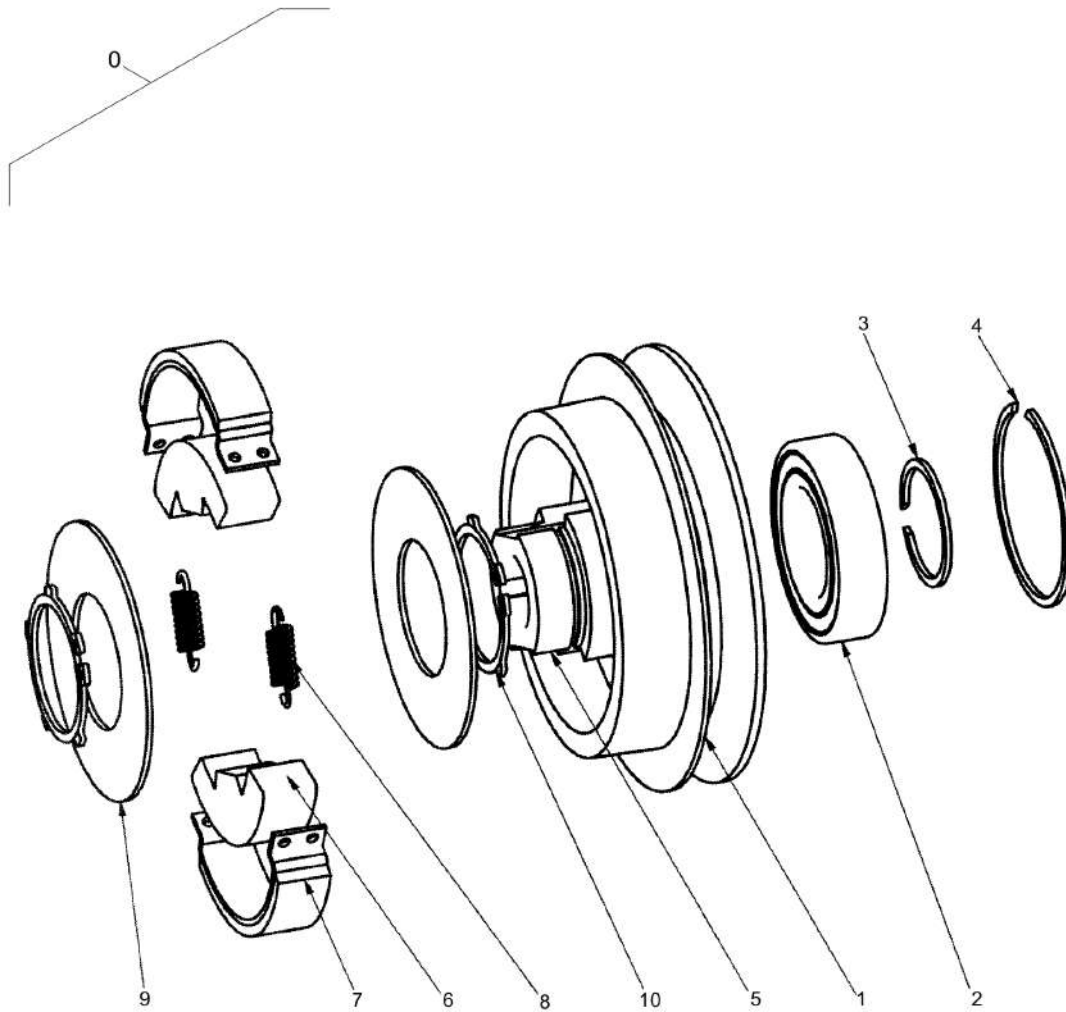

19.07

Refer to Parts Online for the most up to date information. The printed information might be outdated.

Mon Jun 08 16:14:39 UTC 2026

Forward Plate DFP7AX

Item	Part No.	Qty	Name	SN INFO
0	DL05650122	1	Centrifugal clutch	
1	DL05660548	1	Belt pulley	
2	DL05113306	1	Ball bearing,grooved	
3	DL05660215	1	Spring ring	
4	DL05660777	1	Circlip	
5	DL05660459	1	Hub	
6	DL05660214	2	Centrifugal weight	
7	DL05660174	2	Support with lining	
8	DL05660366	4	Tension spring	
9	DL05660134	2	Cover disc	
10	DL05660807	2	Circlip,external	

Refer to Parts Online for the most up to date information. The printed information might be outdated.

Mon Jun 08 16:14:39 UTC 2026