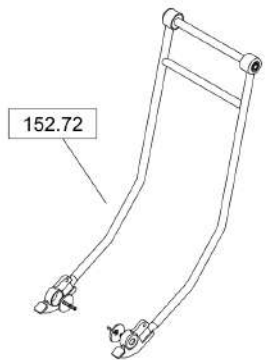

110 Options DL92500035_00_110_DFP7AX-35 Special Equipment

Refer to Parts Online for the most up to date information. The printed information might be outdated.

Mon Jun 08 16:14:47 UTC 2026

Forward Plate DFP7AX

Item	Part No.	Qty	Name	SN INFO
152.04	DL23000217_00		L15-Steering handle, Middle	
152.31	DL23003471_00		Water tank, assembled	
152.72	DL23000215_00		L19-Comfort handle	
152.73	DL23000219_00		L20-Comfort handle,middle	
161.63	DL23000613_01		T90-Transport wheels,mid bow	SN - From 101925351001 to 101925351597
161.63	DL23000613_02		T90-Transport wheels,mid bow	SN- From 101925351598 ff.
162.10	DL23000615_00		T1-Transport wheels	
194.08	DL92492525_00		SW10-Service kit	

Refer to Parts Online for the most up to date information. The printed information might be outdated.

Mon Jun 08 16:14:47 UTC 2026