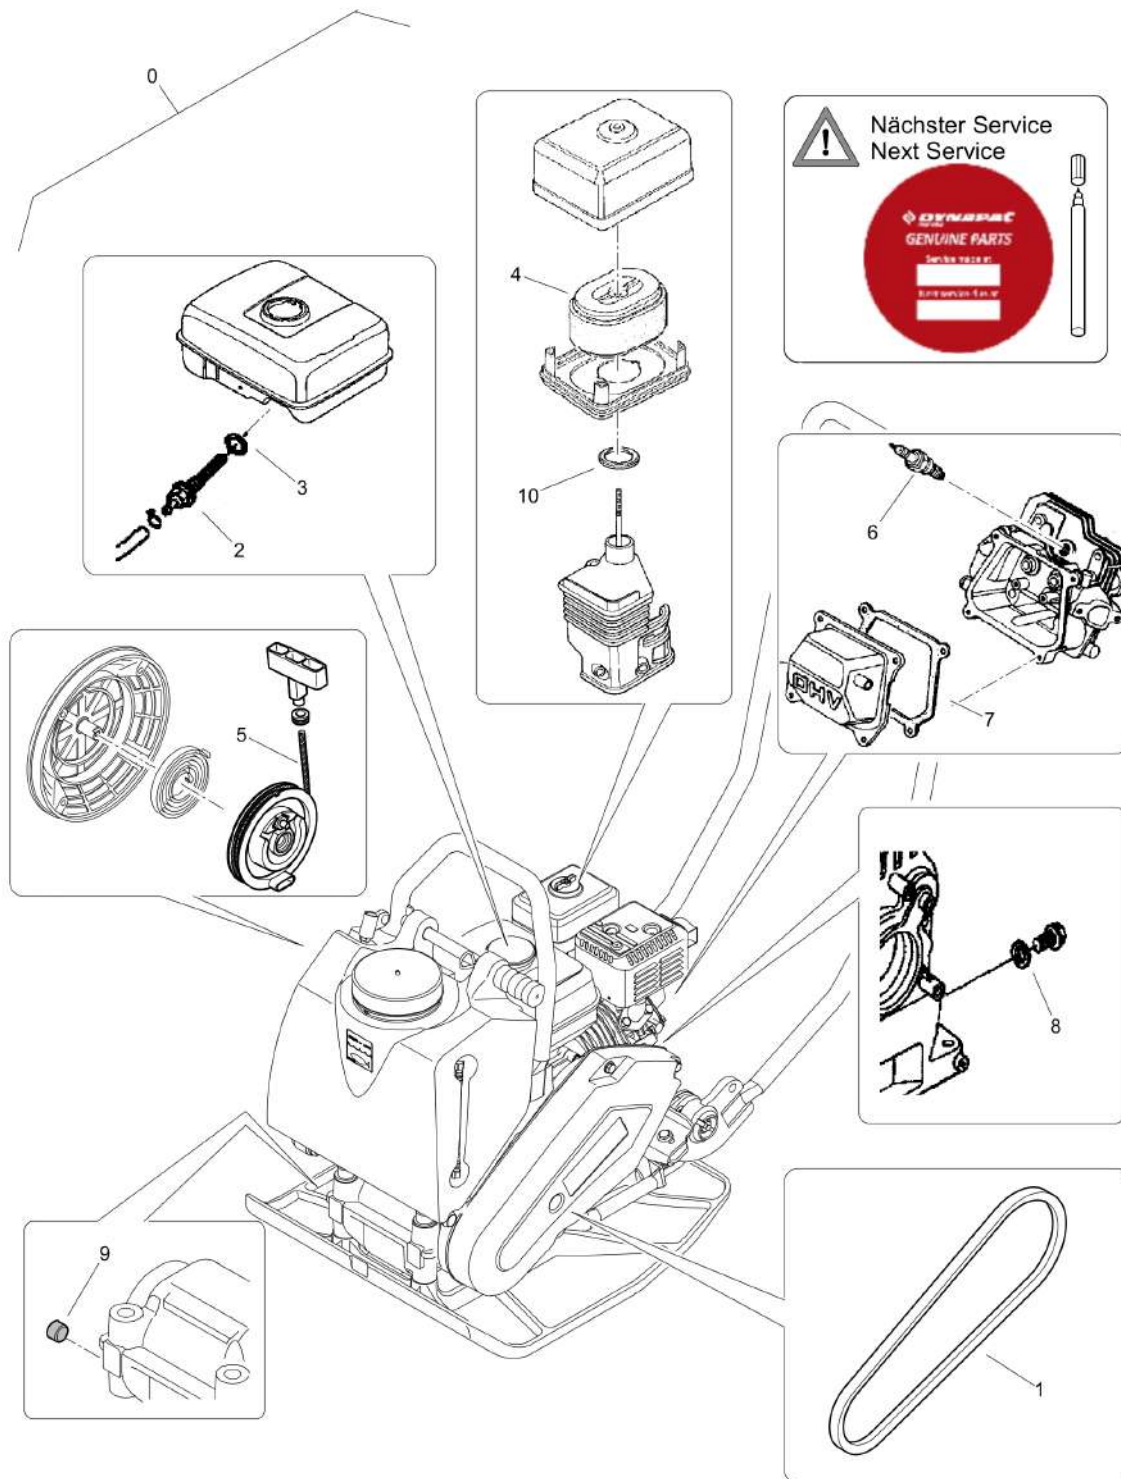

Service, repair and wear part kits DL92492525_00 Service kit

194.08

Refer to Parts Online for the most up to date information. The printed information might be outdated.

Mon Jun 08 16:14:16 UTC 2026

Forward Plate DFP7AX

Item	Part No.	Qty	Name	SN INFO
0	DL92492525	1	Service kit	
1	DL92410581	1	V-belt	
2	DL05747161	1	Filter, fuel	
3	DL05747188	1	Loop ring	
4	DL05747215	1	Element	
5	DL05747296	1	Starter rope	
6	DL05747282	1	Spark plug	
7	DL05747125	1	Valve cover gasket	
8	DL05747129	1	Gasket, oil drain	
9	DL07611616	1	Magnetic plug	
10	DL83403043	1	Gasket	

Refer to Parts Online for the most up to date information. The printed information might be outdated.

Mon Jun 08 16:14:16 UTC 2026