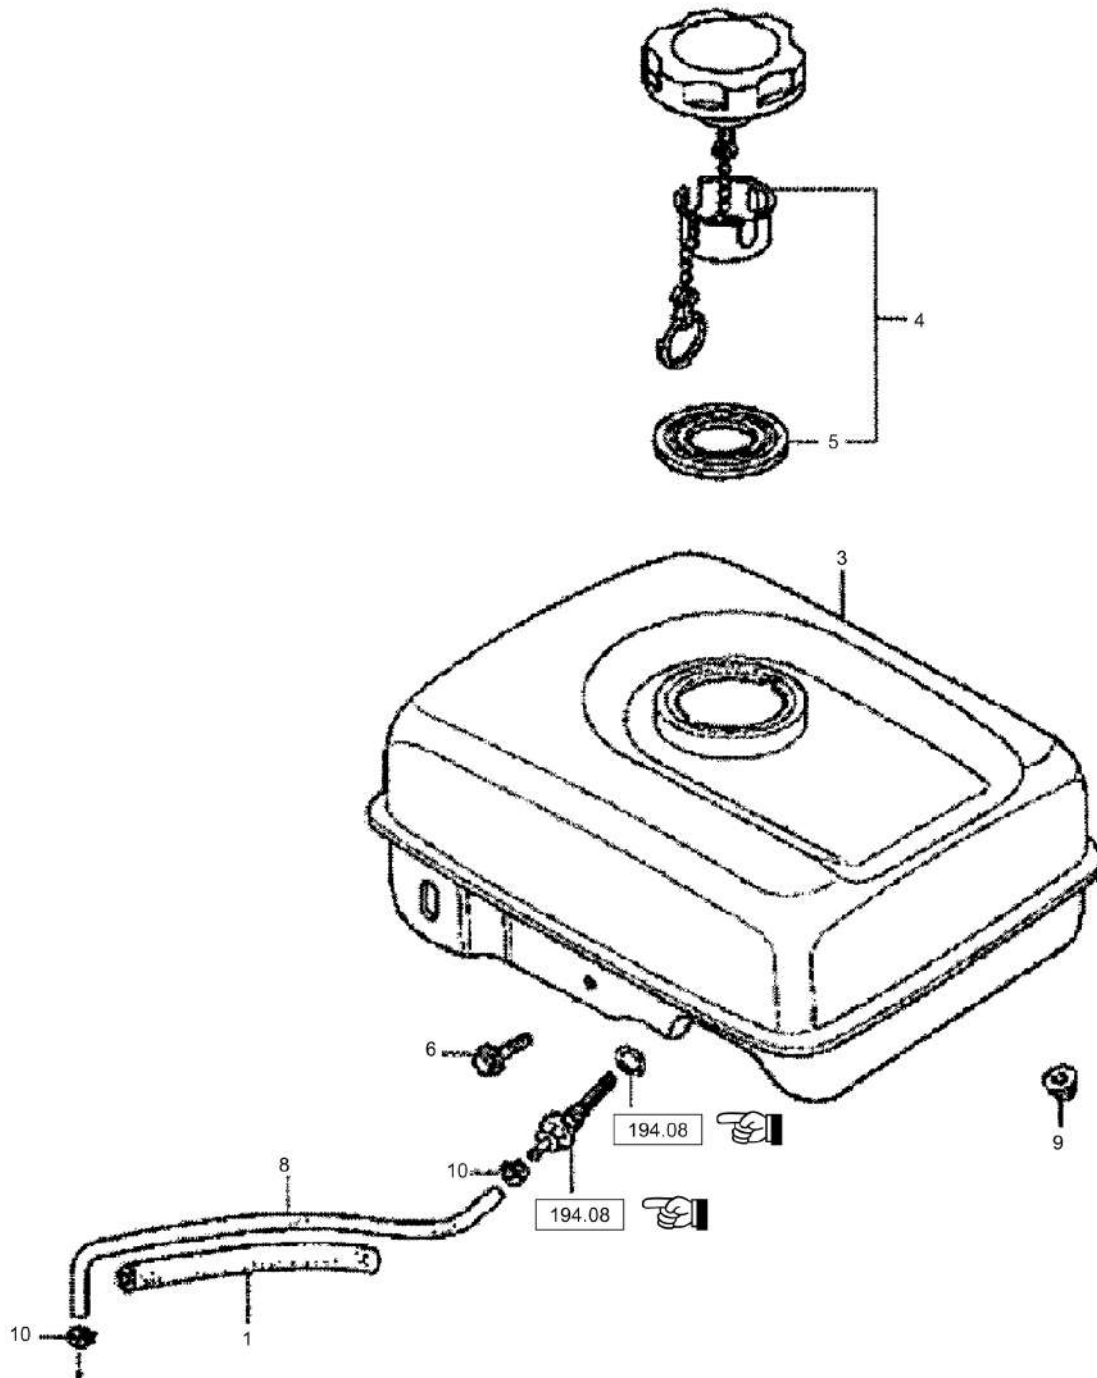

11.21

Refer to Parts Online for the most up to date information. The printed information might be outdated.

Mon Jun 08 16:14:29 UTC 2026

Forward Plate DFP7AX

Item	Part No.	Qty	Name	SN INFO
1	DL05747464	1	Rubber,supporter	
3	DL05748913	1	Fuel tank complete	
4	DL05748592	1	Tank cover	
5	DL05748593	1	Gasket, tank cover	
6	DL05748568	1	Screw	
8	DL05748915	1	Fuel hose	
9	DL05747312	2	Collar nut	
10	DL05748570	2	Hose clip	
194.08			Service kit	

Refer to Parts Online for the most up to date information. The printed information might be outdated.

Mon Jun 08 16:14:29 UTC 2026