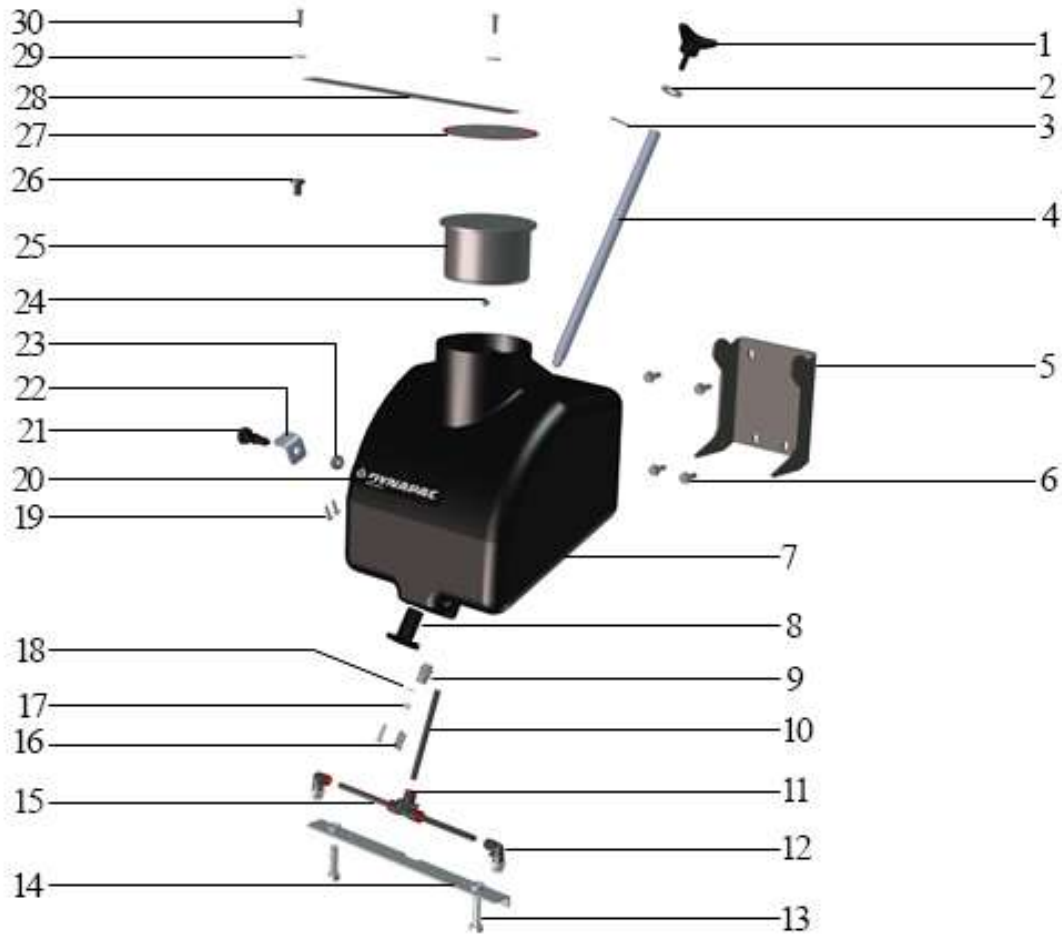

Water system 4812335010 Water system, DFP9X/Xe

Refer to Parts Online for the most up to date information. The printed information might be outdated.

Mon Jun 08 16:19:13 UTC 2026

Forward Plate DFP9X

Item	Part No.	Qty	Name	SN INFO
1	4812085092	1	Knob	
2	4812085093	1	Washer	
3	4812085094	1	Split pin	
4	4812085095	1	Rod	
5	4812085096	1	Bracket water tank	
6	4812085066	1	Bolt	
7	4812085106	1	Water tank	
8	4812085097	1	Nozzle	
9	4812085107	1	Adapter	
10	4812085108	1	Hose	
11	4812085109	1	T coupling	
12	4812085110	2	Adapter	
13	4812085111	2	Bolt	
14	4812085112	1	Sprinkler	
15	4812085108	2	Hose	
16	4812085098	3	Bolt	
17	4812085113	1	Washer	
18	4812085114	1	O-ring	
19	4812085098	1	Bolt	
20	4812085124	1	Decal	
21	4812085031	1	Indexing plungers	
22	4812085115	1	Bracket	
23	4812085030	1	Nut	
24	4812085116	1	Nut	
25	4812085117	1	Filler cap	
26	4812085118	1	Well-nut	
27	4812085119	1	Decal	
28	4812085120	1	Belt	
29	4812085121	1	Washer	
30	4812085122	1	Bolt	

Refer to Parts Online for the most up to date information. The printed information might be outdated.

Mon Jun 08 16:19:13 UTC 2026