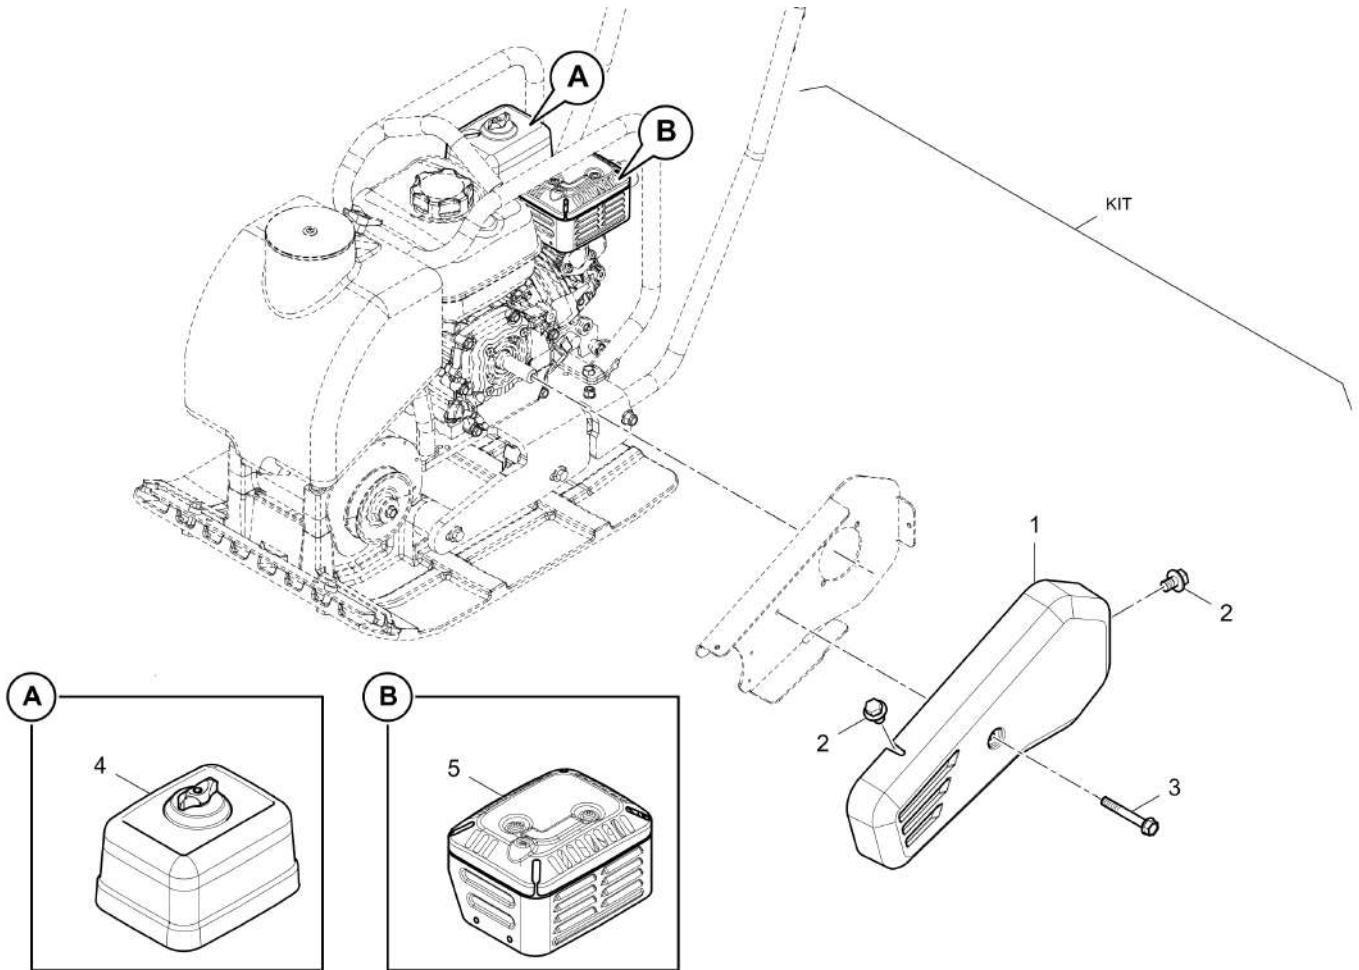

Refurbishing kits 4812085402 Refurbishing kit - covering

Refer to Parts Online for the most up to date information. The printed information might be outdated.

Mon Jun 08 16:19:08 UTC 2026

Forward Plate DFP9X

Item	Part No.	Qty	Name	SN INFO
KIT	4812085402	1	Refurbishing kit - covering	
1	4812085049	1	Belt guard	
2	4812085048	2	Bolt	
3	4812085051	1	Screw	
4	4812085005	1	Cover	
5	4812085201	1	Protector	

Refer to Parts Online for the most up to date information. The printed information might be outdated.

Mon Jun 08 16:19:08 UTC 2026