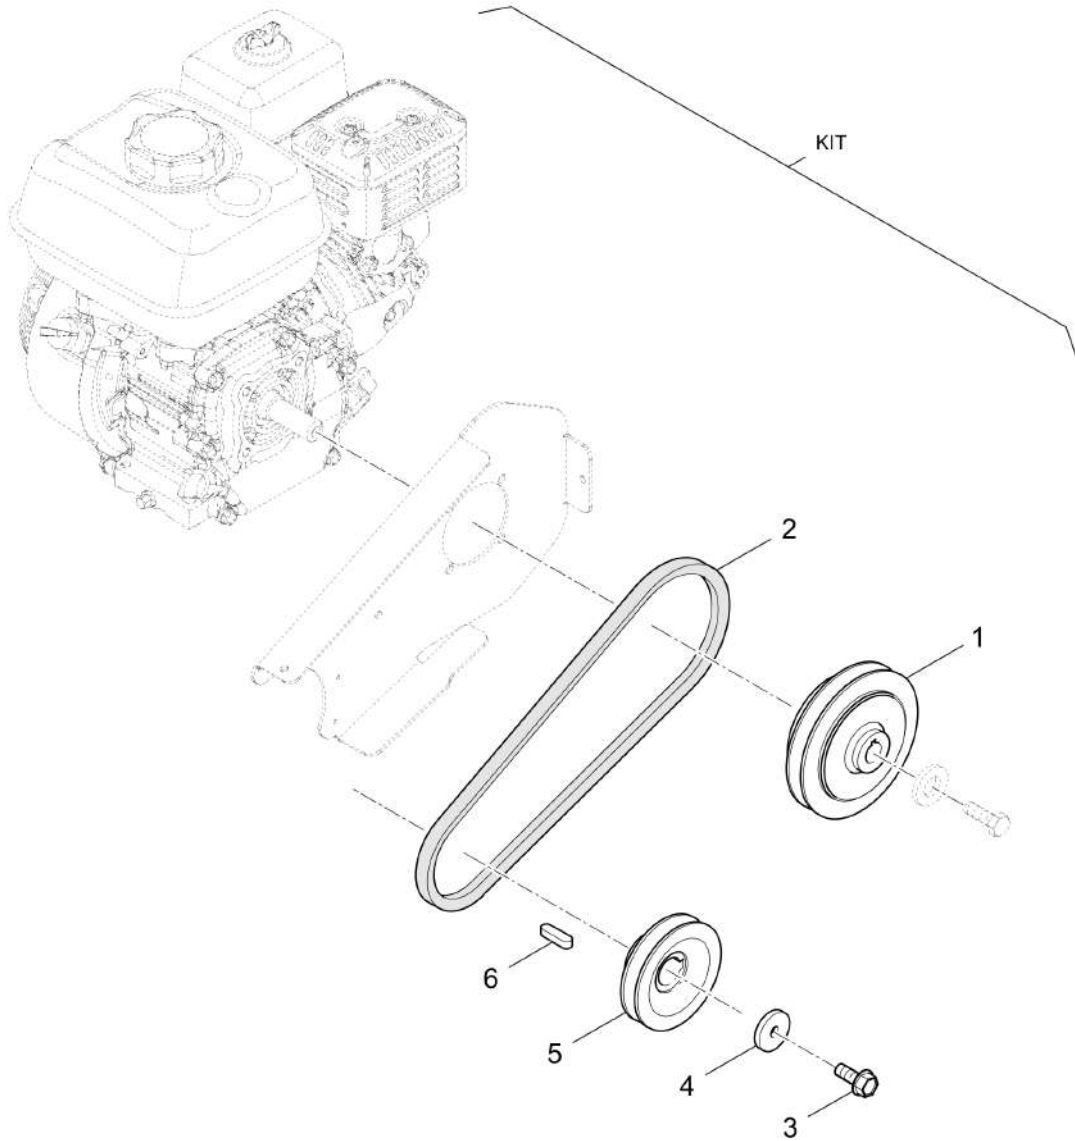

Service, repair and wear part kits 4812085127 Repair kit, transmission

Refer to Parts Online for the most up to date information. The printed information might be outdated.

Mon Jun 08 16:19:05 UTC 2026

Forward Plate DFP9X

Item	Part No.	Qty	Name	SN INFO
KIT	4812085127	1	Repair kit, transmission	
1	4812085130	1	Clutch, cpl.	
2	4812085059	1	V-belt	
3	4812085066	1	Bolt	
4	4812085079	1	Washer	
5	4812085080	1	V-belt pulley	
6	4812085078	1	Flat key	

Refer to Parts Online for the most up to date information. The printed information might be outdated.

Mon Jun 08 16:19:05 UTC 2026