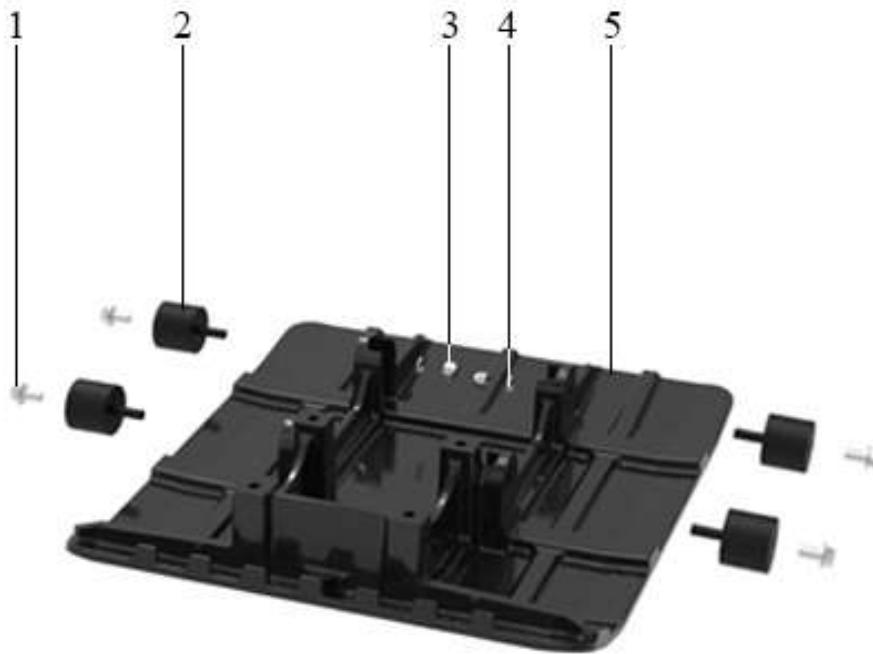

Plate / Foot Base plate 500mm

Forward Plate DFP9X

Item	Part No.	Qty	Name	SN INFO
1	4812085053	4	Screw	
2	4812085054	4	Vibrations isolator	
3	4812085056	4	Nut	
4	4812085055	4	Washer	
5	4812085061	1	Base plate 500mm	

Refer to Parts Online for the most up to date information. The printed information might be outdated.

Mon Jun 08 16:19:12 UTC 2026