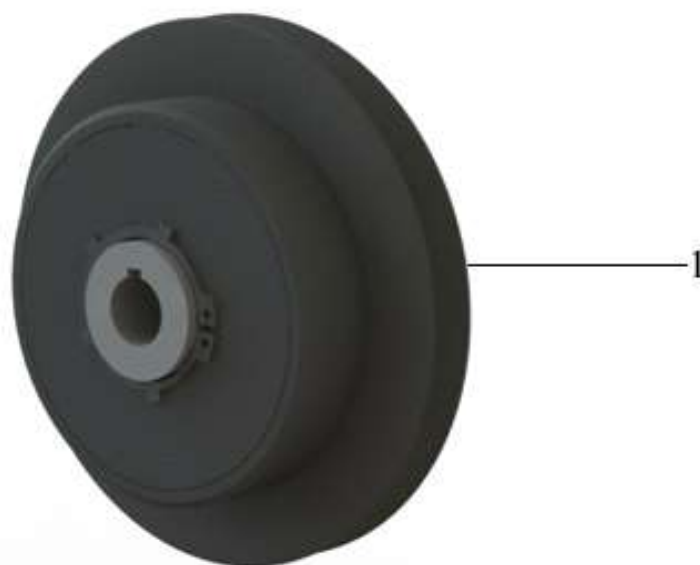

Engine / Fitting Parts Clutch, cpl.

Forward Plate DFP9X

Item	Part No.	Qty	Name	SN INFO
1	4812400294	1	Clutch,cpl.	
2	-	1	Centrifugal clutch parts	

Refer to Parts Online for the most up to date information. The printed information might be outdated.

Mon Jun 08 16:19:11 UTC 2026