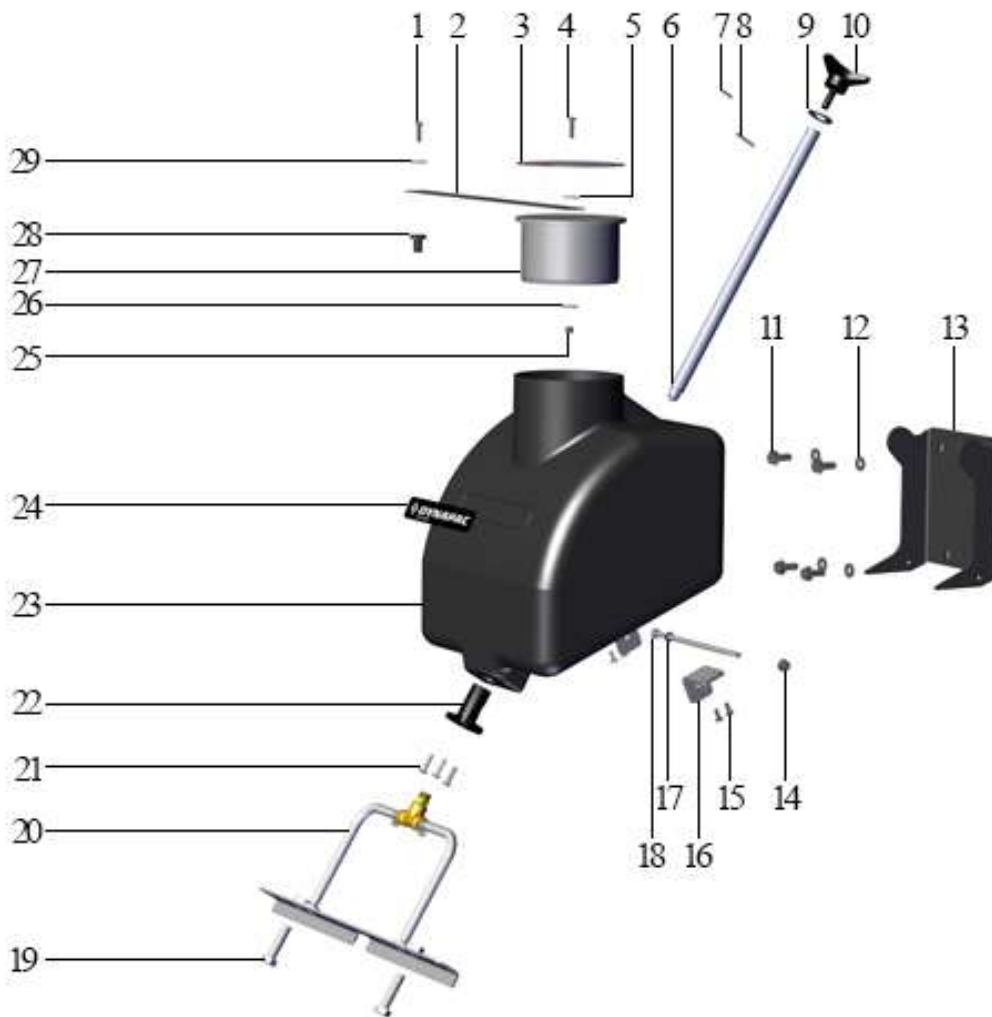

Water system 4812335046 Water system, DFP9X/Xe

Refer to Parts Online for the most up to date information. The printed information might be outdated.

Mon Jun 08 16:19:13 UTC 2026

Forward Plate DFP9X

Item	Part No.	Qty	Name	SN INFO
1	4812085122	1	Bolt	
2	4812085120	1	Belt	
3	4812085842	1	Decal	
4	4812085122	1	Bolt	
5	4812085121	1	Washer	
6	4812085095	1	Rod	
7	4812085837	1	Pin	
8	4812085094	1	Split pin	
9	4812085093	1	Washer	
10	4812085092	1	Knob	
11	4812085066	4	Bolt	
12	4812085838	4	Washer	
13	4812085096	1	Bracket water tank	
14	4812085035	1	Nut	
15	4812085604	4	Screw	
16	4812085839	2	Bracket	
17	4812085113	1	Washer	
18	4812085840	1	Screw	
19	4812085111	2	Bolt	
20	4812085843	1	Sprinkler with hose short	
21	4812085098	3	Bolt	
22	4812085097	1	Nozzle	
23	4812085106	1	Water tank	
24	4812085124	1	Decal	
25	4812085116	1	Nut	
26	4812085121	1	Washer	
27	4812085101	1	Cap-fuel tank	
28	4812085118	1	Well-nut	
29	4812085121	1	Washer	

Refer to Parts Online for the most up to date information. The printed information might be outdated.

Mon Jun 08 16:19:13 UTC 2026