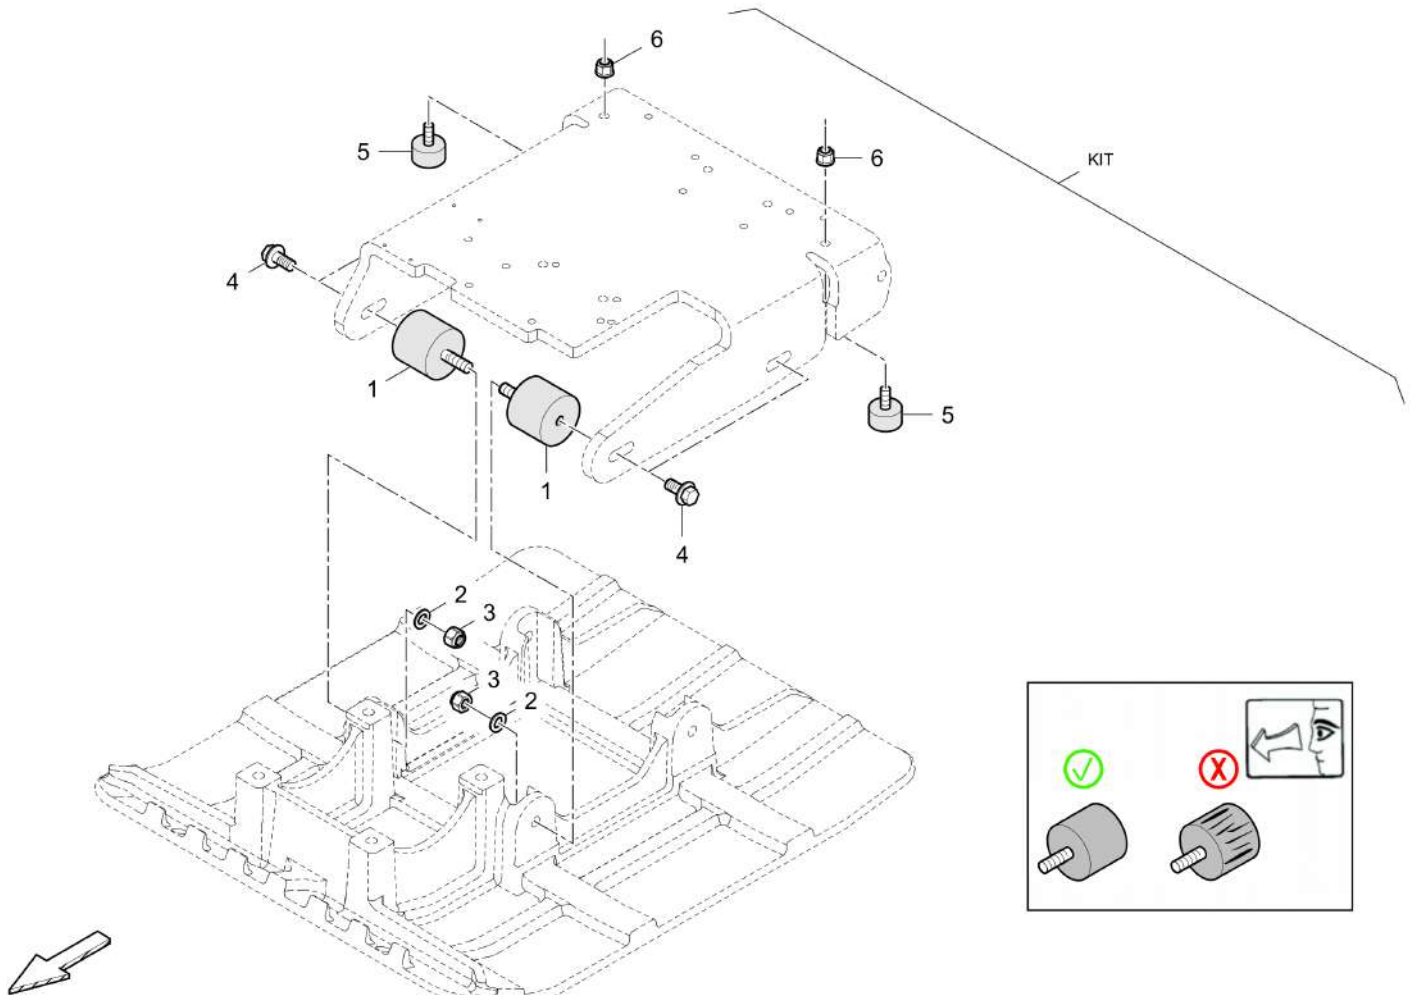

Service, repair and wear part kits 4812085126 Repair kit, shock-absorber

Forward Plate DFP9X

Item	Part No.	Qty	Name	SN INFO
KIT	4812085126	1	Repair kit, shock-absorber	
1	4812085054	4	Vibrations isolator	
2	4812085055	4	Washer	
3	4812085056	4	Nut	
4	4812085053	4	Screw	
5	4812085052	2	Vibrations isolator	
6	4812085034	2	Nut	

Refer to Parts Online for the most up to date information. The printed information might be outdated.

Mon Jun 08 16:19:05 UTC 2026