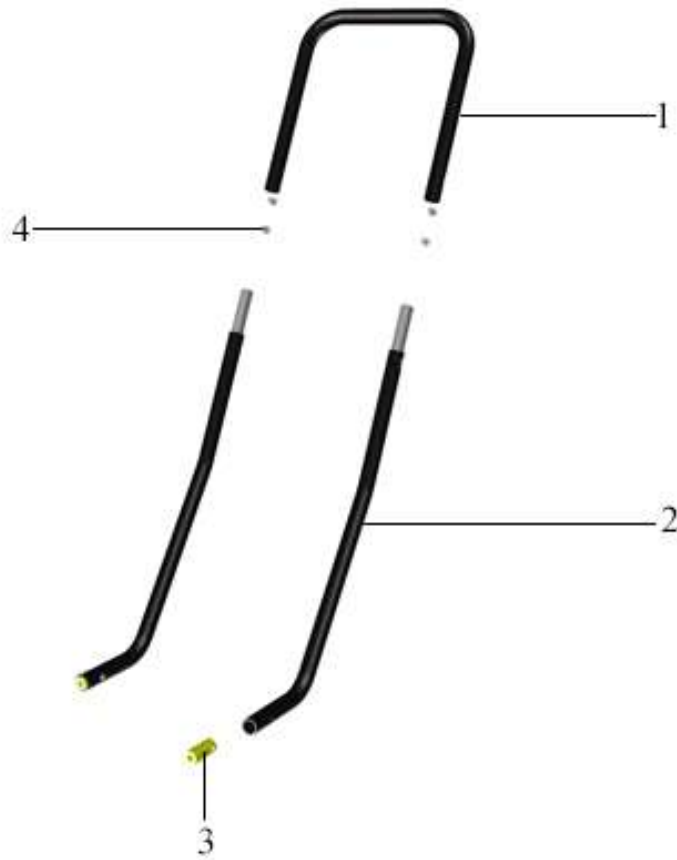

Refer to Parts Online for the most up to date information. The printed information might be outdated.

Mon Jun 08 16:19:11 UTC 2026

**Frame with Attachment Parts** Handle, cpl., standard

# Forward Plate DFP9X

Item	Part No.	Qty	Name	SN INFO
1	4812085017	1	Handle, cpl., standard	

Refer to Parts Online for the most up to date information. The printed information might be outdated.

Mon Jun 08 16:19:12 UTC 2026

**Frame with Attachment Parts** Handle, standard parts