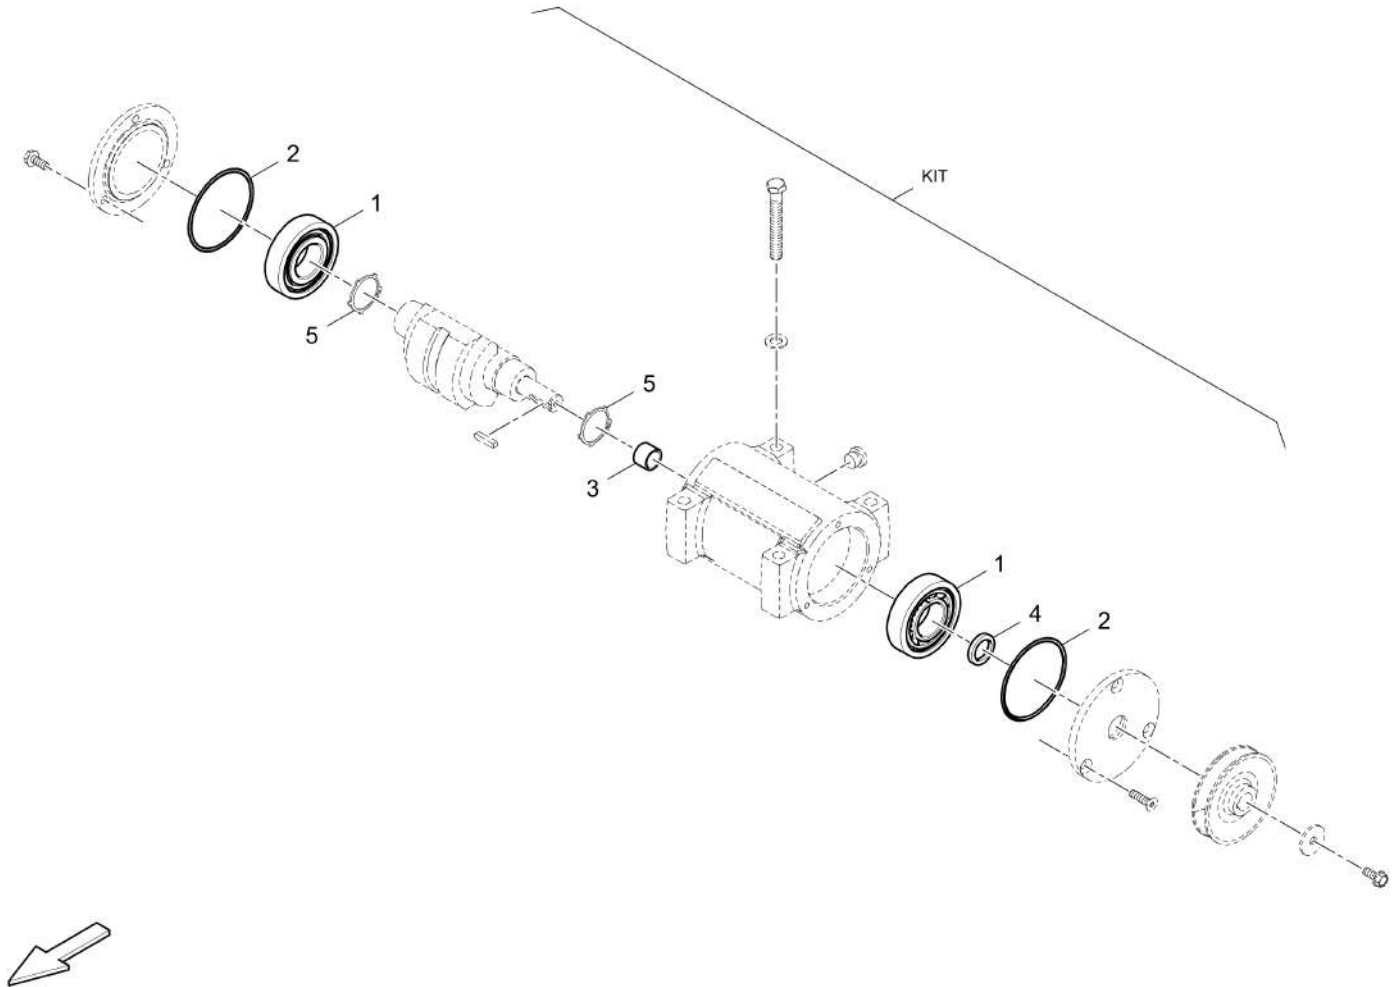

Service, repair and wear part kits 4812085128 Repair kit, exciter unit

Refer to Parts Online for the most up to date information. The printed information might be outdated.

Mon Jun 08 16:19:06 UTC 2026

Forward Plate DFP9X

Item	Part No.	Qty	Name	SN INFO
KIT	4812085128	1	Repair kit, exciter unit	
1	4812085069	2	Roller bearing	
2	4812085068	2	O-ring	
3	4812085071	1	Inner ring	
4	4812085075	1	Radial sealing	
5	4812085082	1	Circlip	

Refer to Parts Online for the most up to date information. The printed information might be outdated.

Mon Jun 08 16:19:06 UTC 2026