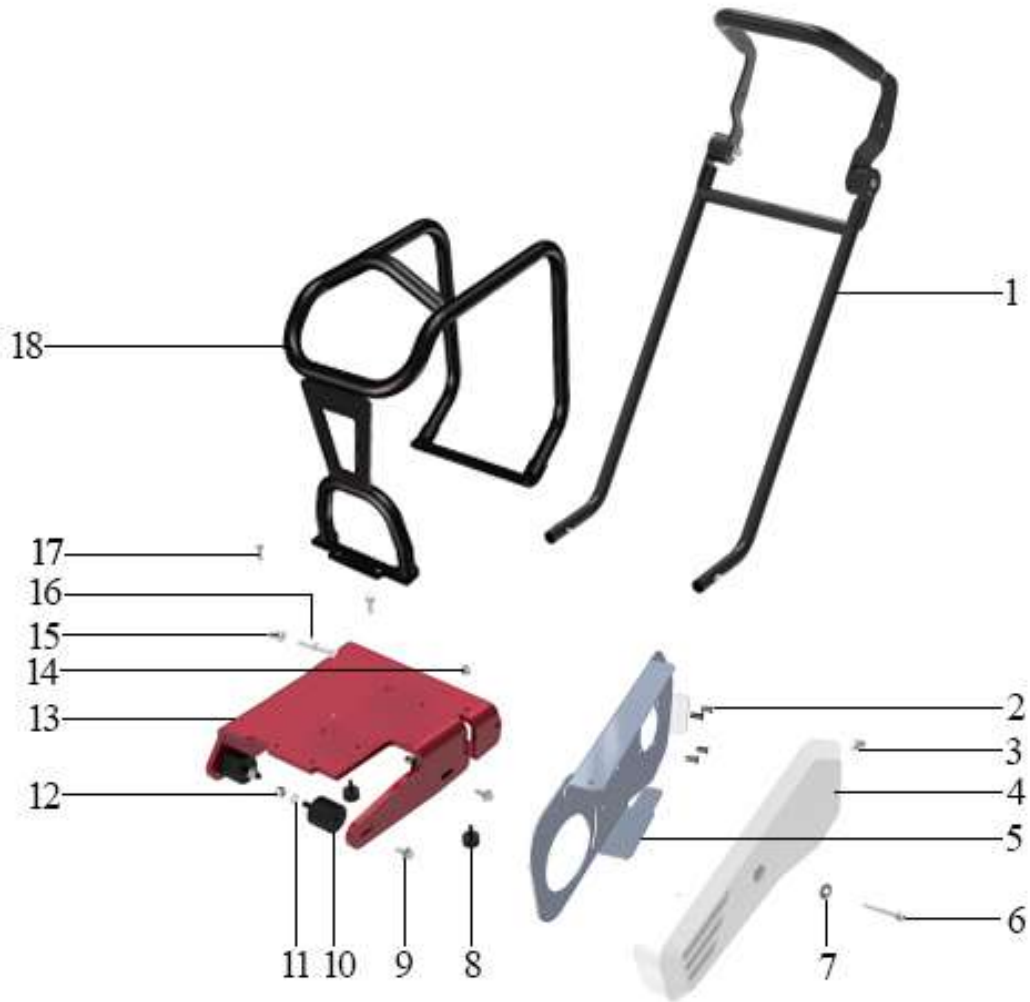

50 Frame Other machine parts

Refer to Parts Online for the most up to date information. The printed information might be outdated.

Mon Jun 08 16:19:11 UTC 2026

Forward Plate DFP9X

Item	Part No.	Qty	Name	SN INFO
1	4812085024	2	Handle, cpl., comfort	
1	4812085017	1	Handle, cpl., standard	
2	4812085047	4	Screw	
3	4812085048	2	Bolt	
4	4812085049	1	Belt guard	
5	4812085050	1	Belt tensioner lock	
6	4812085693	1	Screw	
7	4812085038	1	Washer	
8	4812085052	2	Vibrations isolator	
9	4812085053	4	Screw	
10	4812085054	4	Vibrations isolator	
11	4812085055	4	Washer	
12	4812085056	4	Nut	
13	4812085057	1	Engine plate	
14	4812085034	2	Nut	
15	4812085029	2	Bolt	
16	4812085021	2	Bolt	
17	4812085029	2	Bolt	
18	4812085058	1	Protective frame	

Refer to Parts Online for the most up to date information. The printed information might be outdated.

Mon Jun 08 16:19:11 UTC 2026