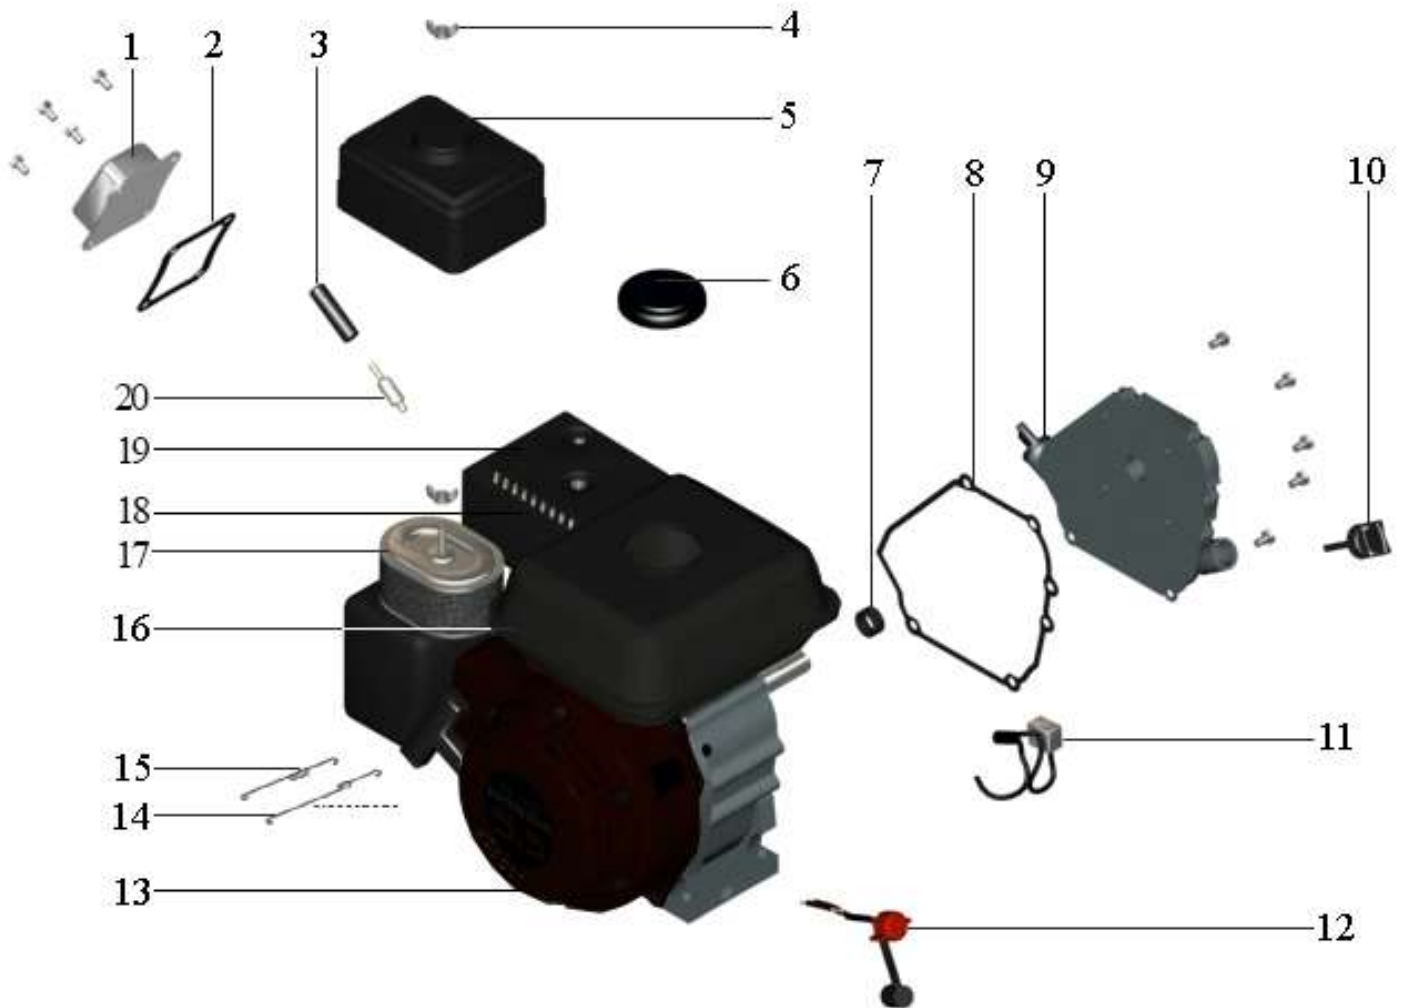

Engine / Fitting Parts Engine parts

Refer to Parts Online for the most up to date information. The printed information might be outdated.

Mon Jun 08 16:19:10 UTC 2026

Forward Plate DFP9X

Item	Part No.	Qty	Name	SN INFO
1	4812085001	1	Bonnet	
2	4812085002	1	Sealing	
3	4812085003	1	spark-plug connector	
4	4812085004	2	Wing nut	
5	4812085005	1	Cover	
6	4812085006	1	Filler cap	
7	4812085007	1	Radial seal	
8	4812085008	1	Seal	
9	4812085198		Cap	
10	4812085009	1	Dip stick	
11	4812085010	1	Control, oil alert	
12	4812085011	1	Circuit breaker	
13	4812085199		Recoil starter	
14	4812085012	1	Spring throttle return	
15	4812085013	1	Spring regulator	
16	4812085014	1	Fuel tank	
17	4812085015	1	Air filter	
18	4812085200		Muffler, cpl.	
19	4812085201		Protector	
20	4812085016	1	Spark-plug	

Refer to Parts Online for the most up to date information. The printed information might be outdated.

Mon Jun 08 16:19:10 UTC 2026