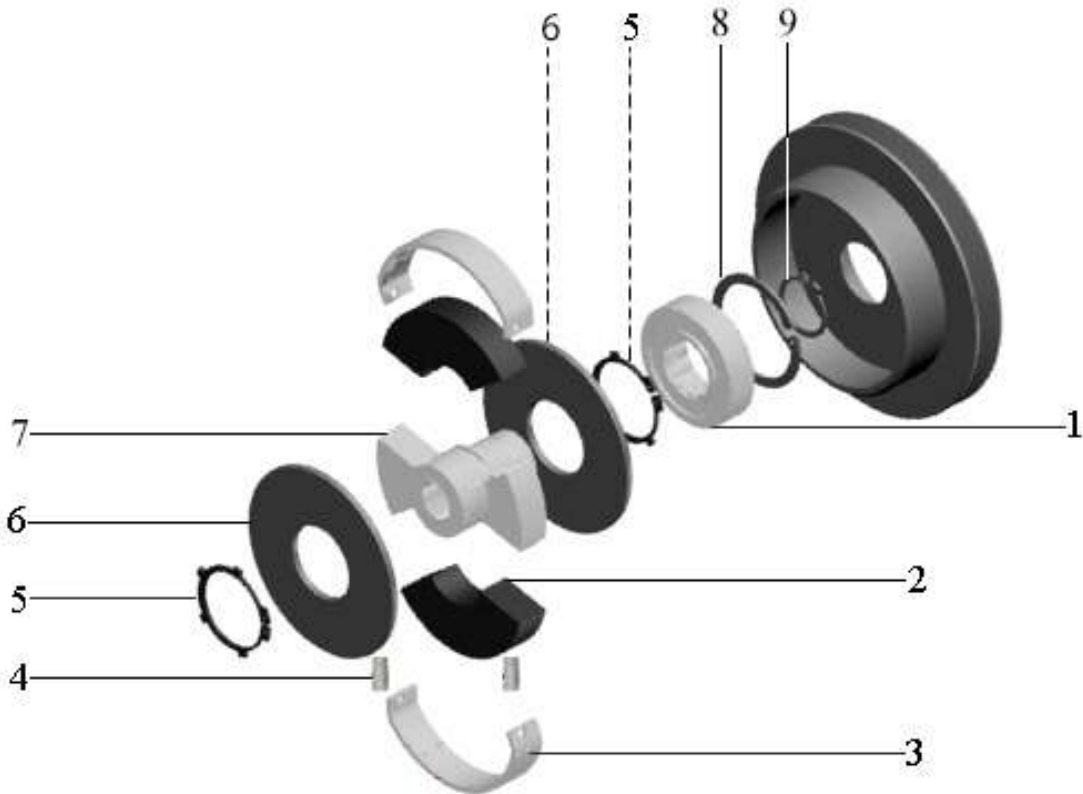

Engine / Fitting Parts Centrifugal clutch parts

Forward Plate DFP9X

Item	Part No.	Qty	Name	SN INFO
1	4812400293	1	Ball bearing	
2	4812400292	2	Weight	
3	4812400291	2	Clutch lining	
4	4812400290	2	Spring	
5	4812400289	2	Circlip	
6	4812085417	2	Cover	
7	4812400288	1	Hub	
8	4812400181	1	Circlip	
9	4812400287	1	Circlip	

Refer to Parts Online for the most up to date information. The printed information might be outdated.

Mon Jun 08 16:19:11 UTC 2026