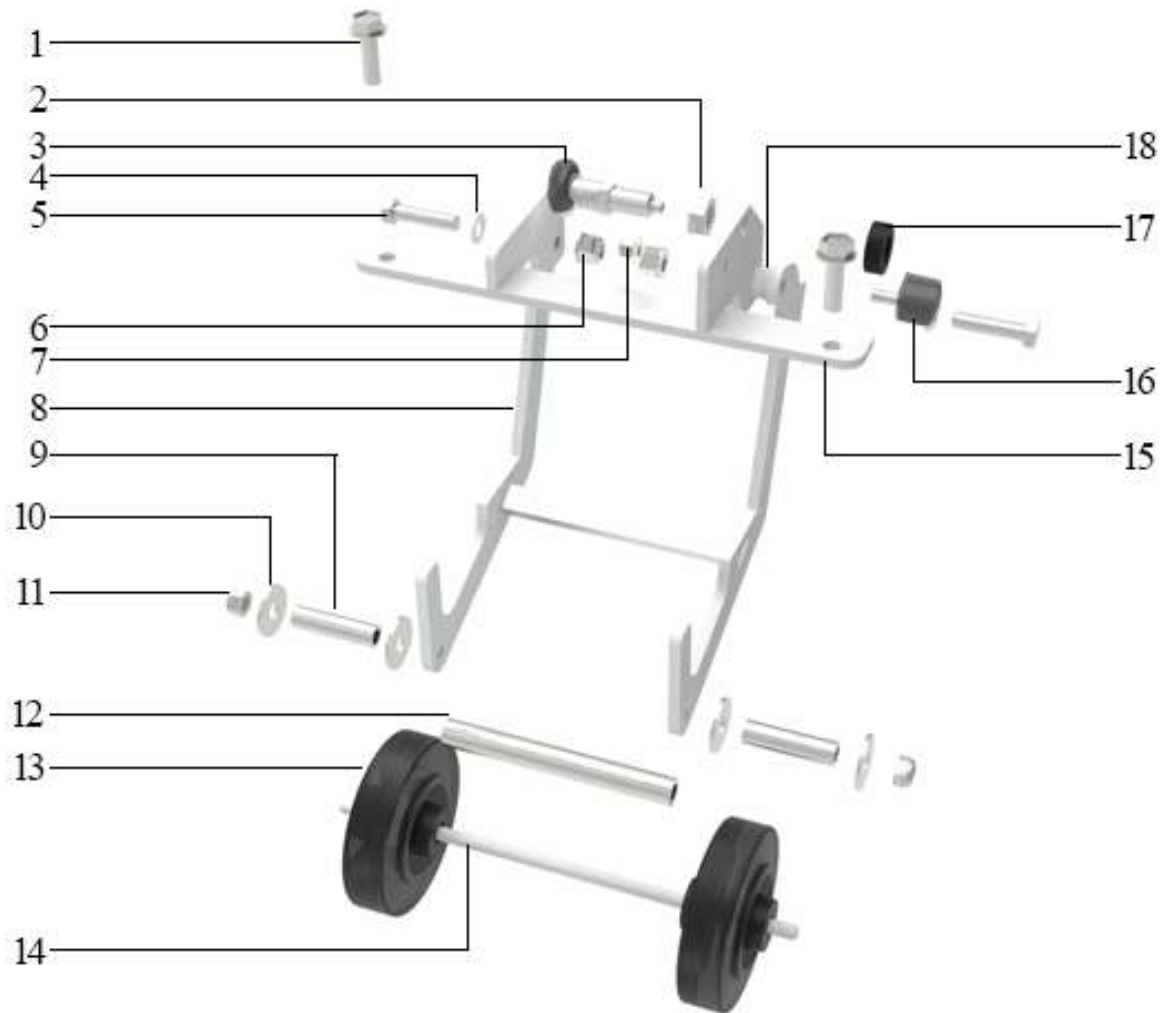

Transport wheel parts Transport wheel parts

Refer to Parts Online for the most up to date information. The printed information might be outdated.

Mon Jun 08 16:19:14 UTC 2026

Forward Plate DFP9X

Item	Part No.	Qty	Name	SN INFO
1	4812085029	2	Bolt	
2	4812085030	1	Nut	
3	4812085031	1	Indexing plungers	
4	4812085032	2	Washer	
5	4812085033	2	Bolt	
6	4812085034	2	Nut	
7	4812085035	1	Nut	
8	4812085036	1	Bracket	
9	4812085037	2	Wheel hubs	
10	4812085038	4	Washer	
11	4812085214	2	Nut	
12	4812085040	1	Spacer	
13	4812085041	2	Wheel	
14	4812085042	1	Stud screw	
15	4812085043	1	Bracket	
16	4812085044	1	Impact damper	
17	4812085045	2	Washer	
18	4812085046	2	Spacer	

Refer to Parts Online for the most up to date information. The printed information might be outdated.

Mon Jun 08 16:19:14 UTC 2026