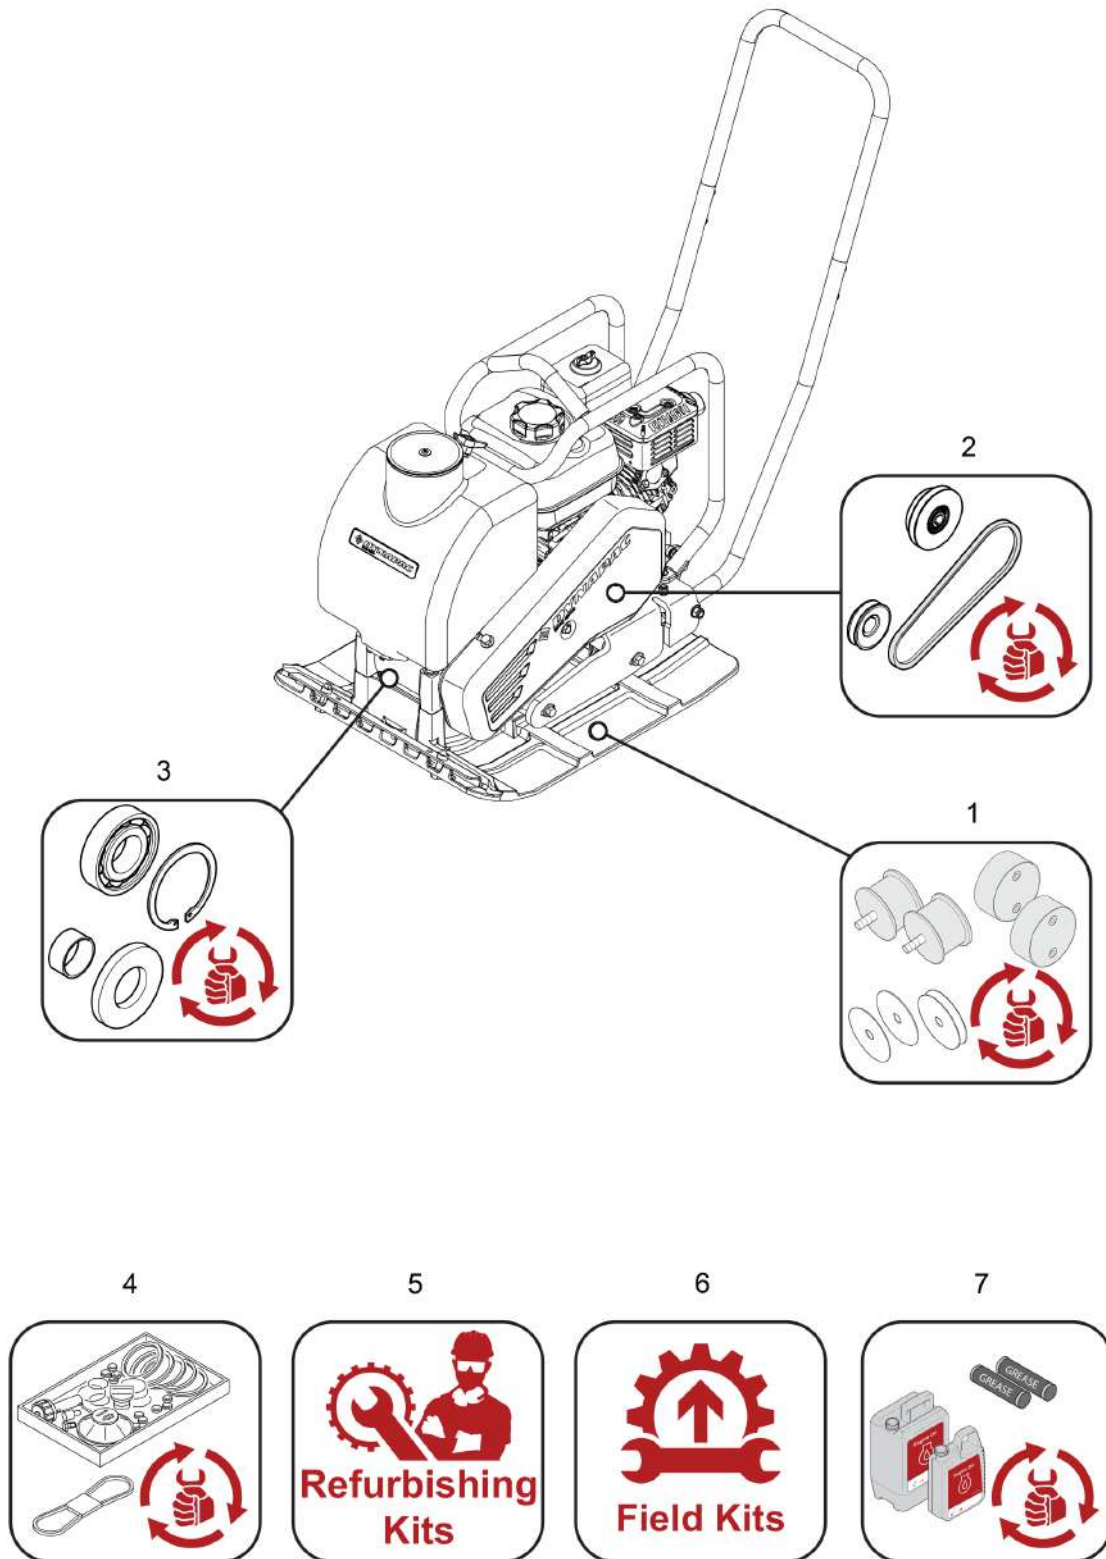

Service, repair and wear part kits Service, repair and wear part kits DFP9X

Refer to Parts Online for the most up to date information. The printed information might be outdated.

Mon Jun 08 16:19:04 UTC 2026

Forward Plate DFP9X

Item	Part No.	Qty	Name	SN INFO
1	4812085126	1	Repair kit, shock-absorber	
2	4812085127	1	Repair kit, transmission	
3	4812085128	1	Repair kit, exciter unit	
4	4812085129	1	Service Kit	
5	PNNA	1	Refurbishing kit	
6	4812335006	1	Polyurethane plate, cpl., 500mm	
6	4812335010	1	Water system	
6	4812335007	1	Transport wheels, cpl.	

Refer to Parts Online for the most up to date information. The printed information might be outdated.

Mon Jun 08 16:19:04 UTC 2026