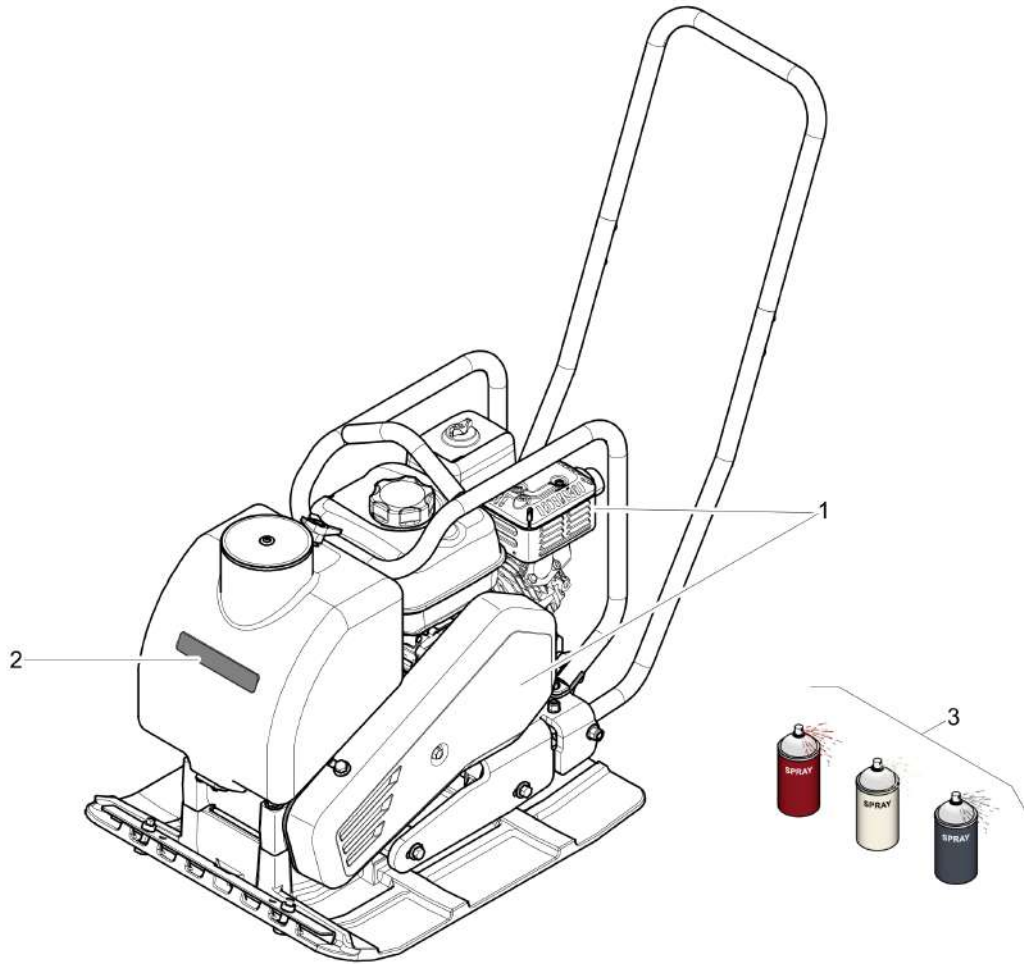

Refurbishing kits Refurbishing kit

Refer to Parts Online for the most up to date information. The printed information might be outdated.

Mon Jun 08 16:19:07 UTC 2026

Forward Plate DFP9X

Item	Part No.	Qty	Name	SN INFO
1	4812085402	1	Refurbishing kit - covering	
2	4812065265	1	Refurbishing kit - decals	
3	PNNA	1	Color Dynapac-Light	

Refer to Parts Online for the most up to date information. The printed information might be outdated.

Mon Jun 08 16:19:07 UTC 2026