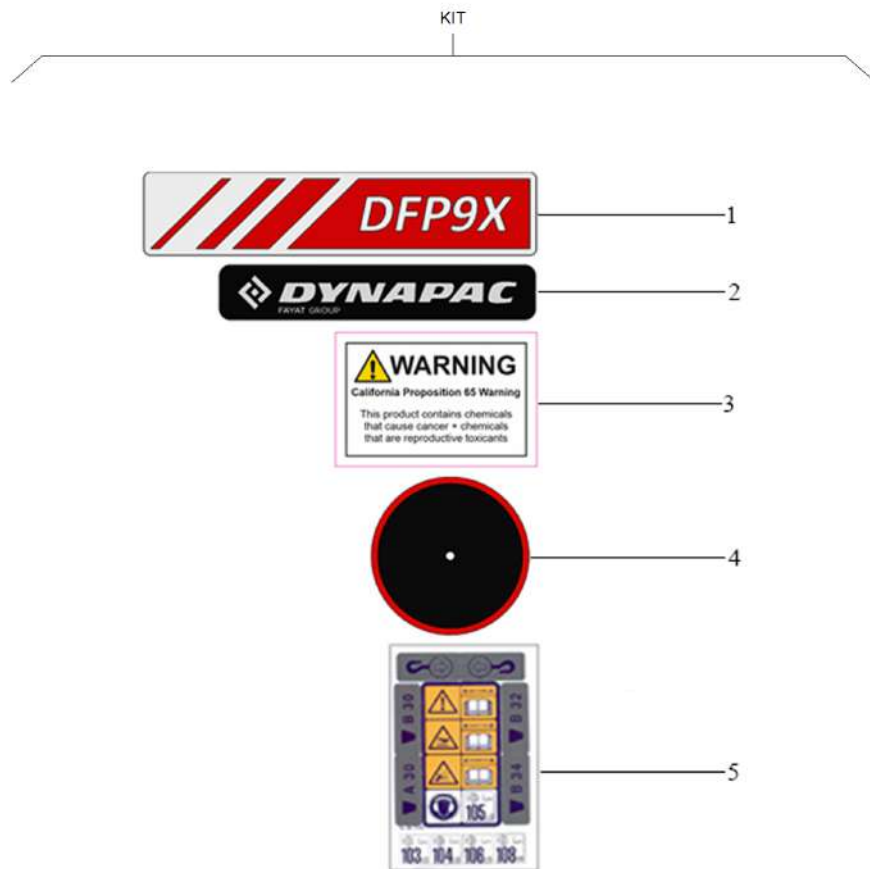

Refurbishing kits 4812065265 Refurbishing kit - decals

Refer to Parts Online for the most up to date information. The printed information might be outdated.

Mon Jun 08 16:19:09 UTC 2026

Forward Plate DFP9X

Item	Part No.	Qty	Name	SN INFO
KIT	4812065265	1	Refurbishing kit - decals	
1	4812085125	1	Decal	
2	4812085124	2	Decal	
3	4812085158	1	Decal	
4	4812085119	1	Decal	
5	4812085102	1	Decal	

Refer to Parts Online for the most up to date information. The printed information might be outdated.

Mon Jun 08 16:19:09 UTC 2026