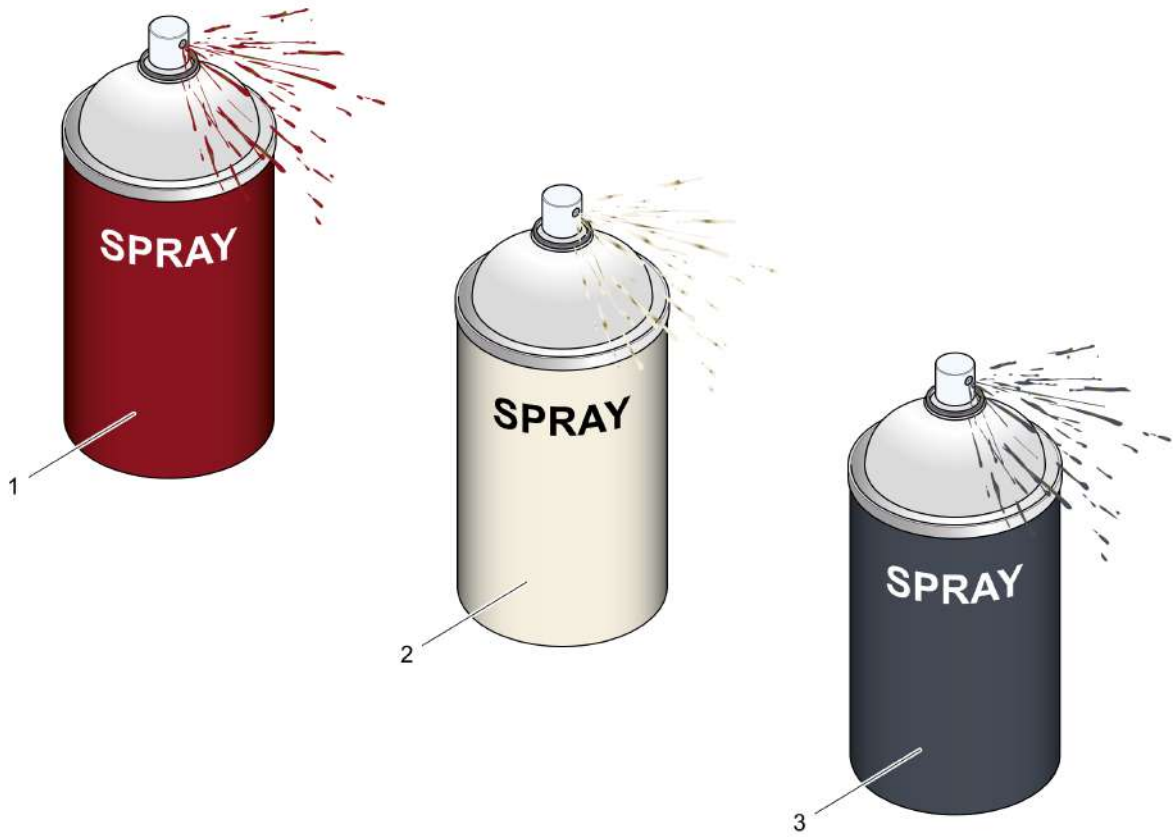

Refurbishing kits Color Dynapac-Light

Forward Plate DFP9X

Item	Part No.	Qty	Name	SN INFO
1	4812215512	1	Dynapac color, red	
2	4812215516	1	Dynapac color, white	
3	4812071005	1	Dynapac color, grey	
3	DL00973105	1	Dynapac color, 400ml grey - D.ONE hood only	

Refer to Parts Online for the most up to date information. The printed information might be outdated.

Mon Jun 08 16:19:10 UTC 2026