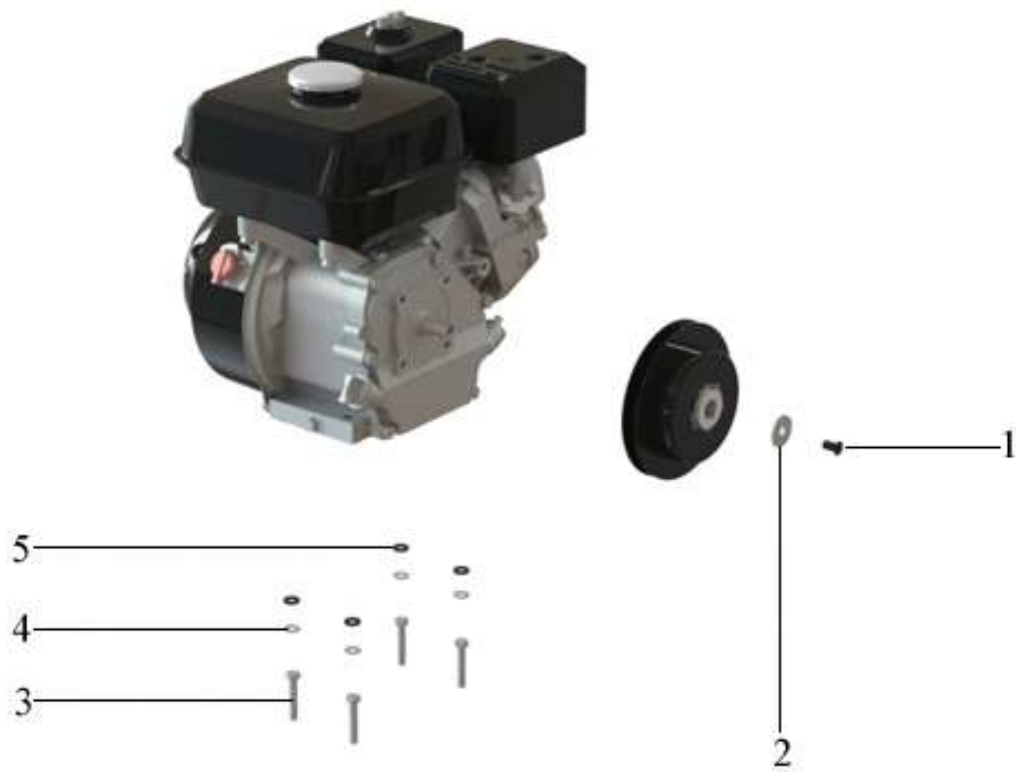

Engine / Fitting Parts Mounting parts

Refer to Parts Online for the most up to date information. The printed information might be outdated.

Mon Jun 08 16:19:11 UTC 2026

Forward Plate DFP9X

Item	Part No.	Qty	Name	SN INFO
1	4812085066	1	Bolt	
2	4812085162	1	Washer	
3	4812085033	4	Bolt	
4	4812085032	4	Washer	
5	4812085165	4	Washer	

Refer to Parts Online for the most up to date information. The printed information might be outdated.

Mon Jun 08 16:19:11 UTC 2026