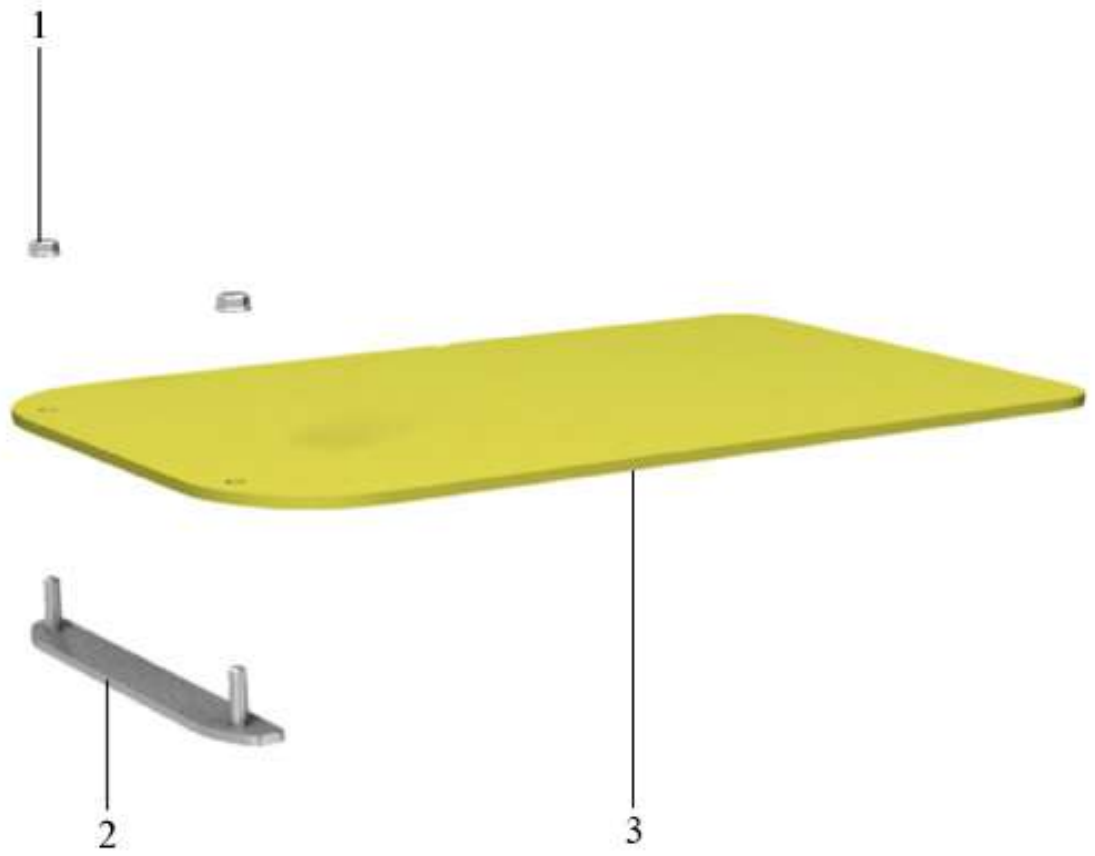

Polyurethane plate parts Polyurethane plate parts, DFP9X

Forward Plate DFP9X

Item	Part No.	Qty	Name	SN INFO
1	4812085020	2	Nut	
2	4812085063	1	Bracket	
3	4812085064	1	Polyurethane plate	

Refer to Parts Online for the most up to date information. The printed information might be outdated.

Mon Jun 08 16:19:13 UTC 2026