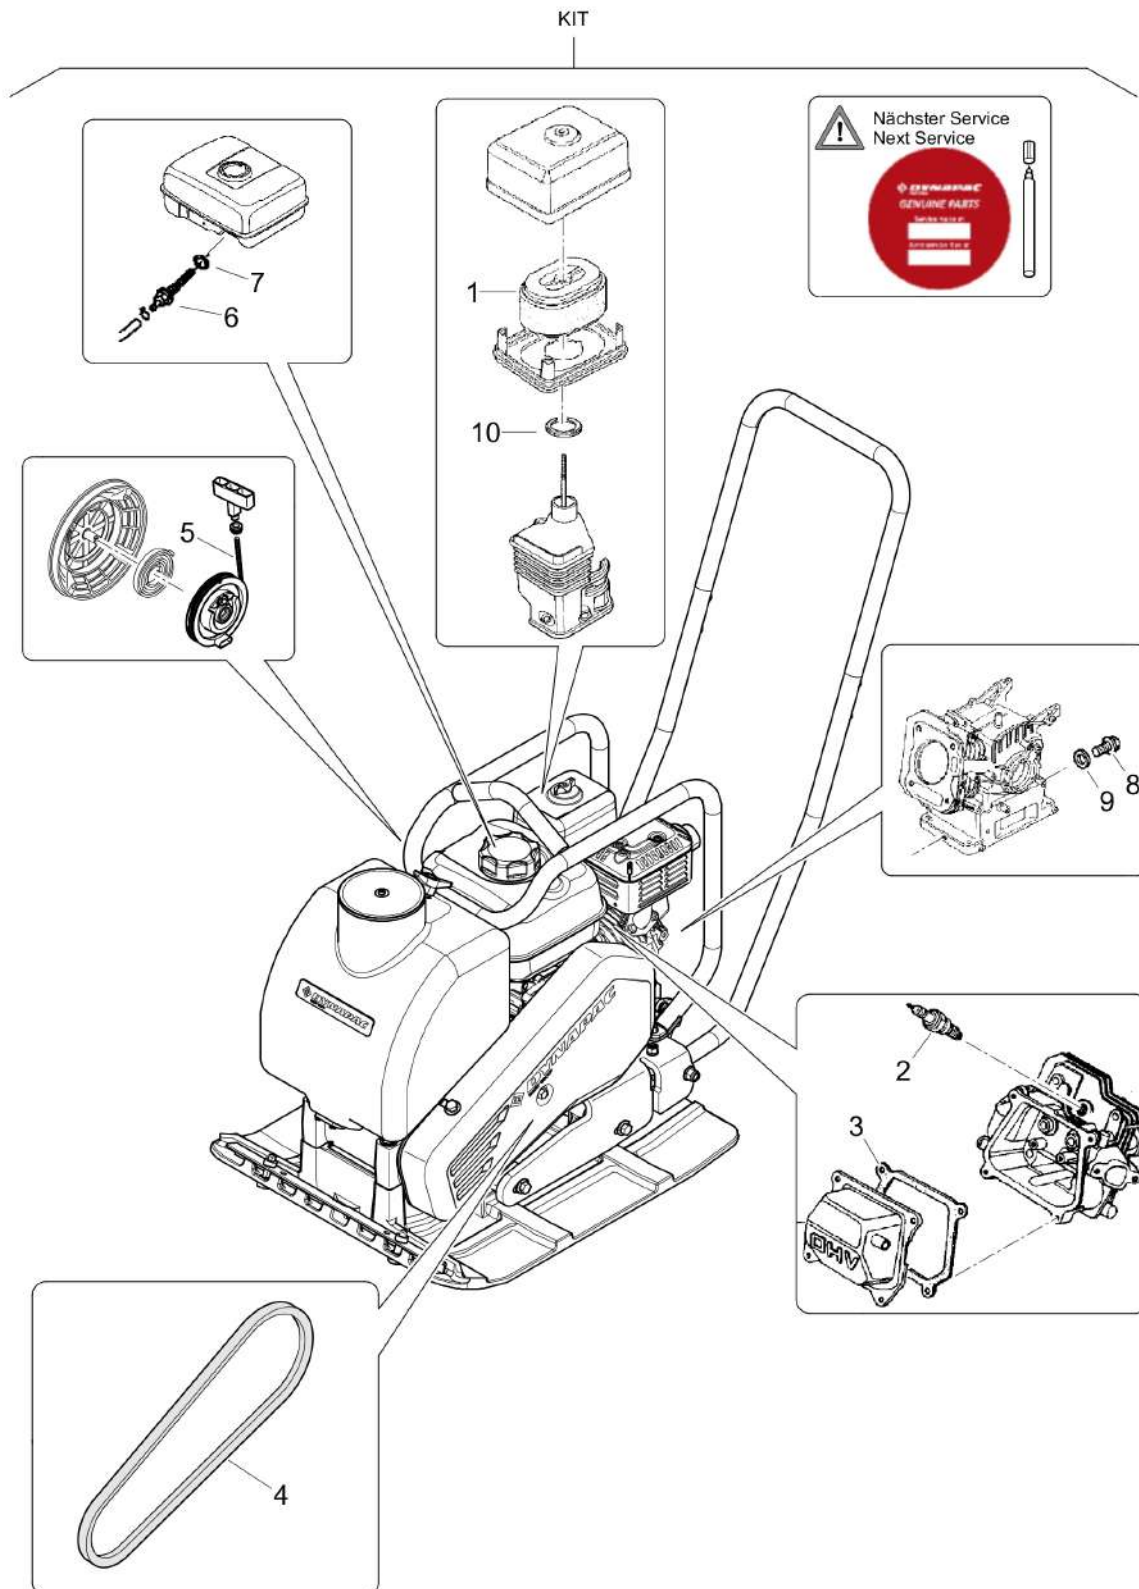

Service, repair and wear part kits 4812085129 Service Kit

Refer to Parts Online for the most up to date information. The printed information might be outdated.

Mon Jun 08 16:19:07 UTC 2026

Forward Plate DFP9X

Item	Part No.	Qty	Name	SN INFO
KIT	4812085129	1	Service Kit	
1	4812085015	1	Air filter	
2	4812085016	1	Spark-plug	
3	4812085002	1	Sealing	
4	4812085059	1	V-belt	
5	4812085148	1	Rope, recoil starter	
6	4812085775	1	Fuel filter	
7	4812085151	1	Seal ring fuel filter	
8	4812085152	1	Oil plug	
9	4812085153	1	Gasket oil drain	
10	4812085154	1	Gasket knuckle tube	
11	4812064504	1	Service-sticker	

Refer to Parts Online for the most up to date information. The printed information might be outdated.

Mon Jun 08 16:19:07 UTC 2026