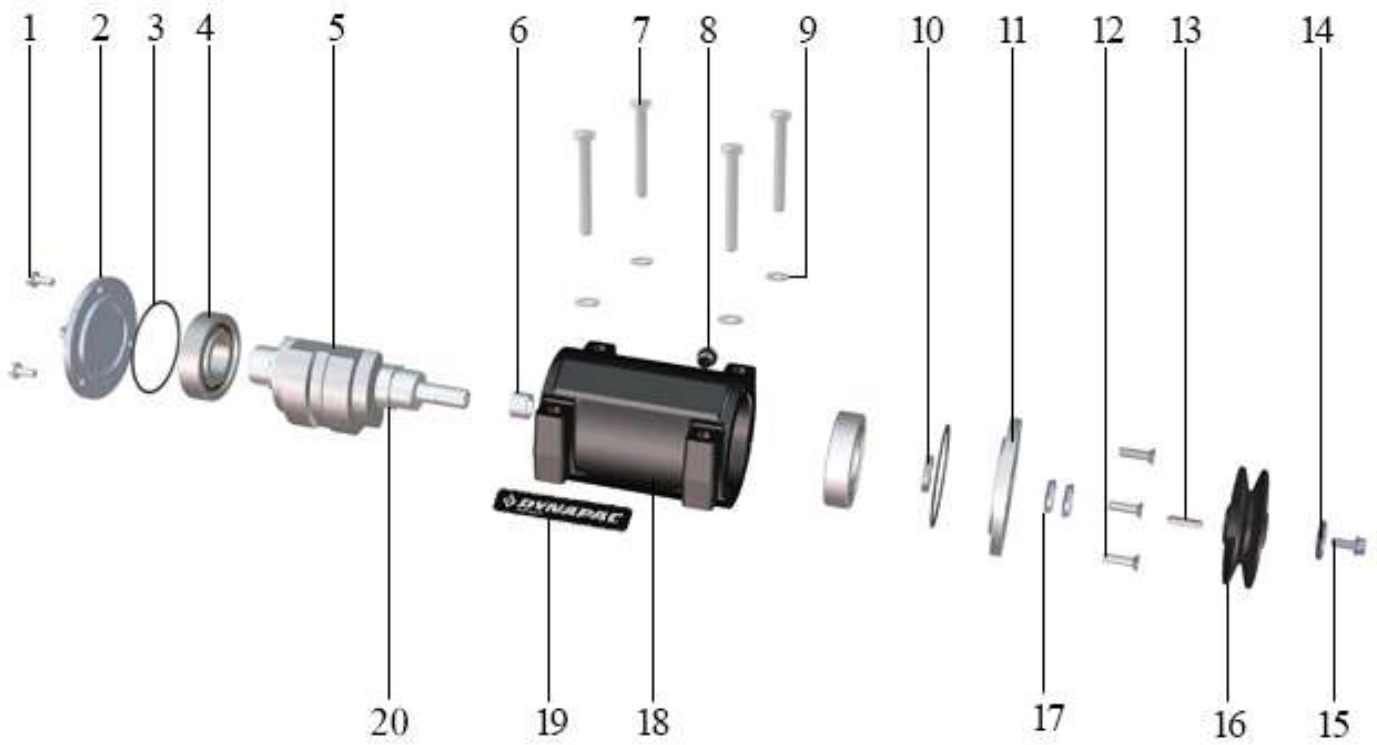

Plate / Foot Vibrations unit parts, DFP9X

Refer to Parts Online for the most up to date information. The printed information might be outdated.

Mon Jun 08 16:19:12 UTC 2026

Forward Plate DFP9X

Item	Part No.	Qty	Name	SN INFO
1	4812085066	3	Bolt	
2	4812085067	1	Lock	
3	4812085068	2	O-ring	
4	4812085069	2	Roller bearing	
5	4812085070	1	Eccentric shaft	
6	4812085071	1	Inner ring	
7	4812085072	4	Bolt	
8	4812085073	1	Plug	
9	4812085074	4	Washer	
10	4812085075	1	Radial sealing	
11	4812085076	1	Lock	
12	4812085077	3	Bolt	
13	4812085078	1	Flat key	
14	4812085079	1	Washer	
15	4812085066	1	Bolt	
16	4812085080	1	V-belt pulley	
17	4812085157	2	Washer	
18	4812085081	1	Housing	
19	4812085124	1	Decal	
20	4812085082	1	Circlip	

Refer to Parts Online for the most up to date information. The printed information might be outdated.

Mon Jun 08 16:19:12 UTC 2026