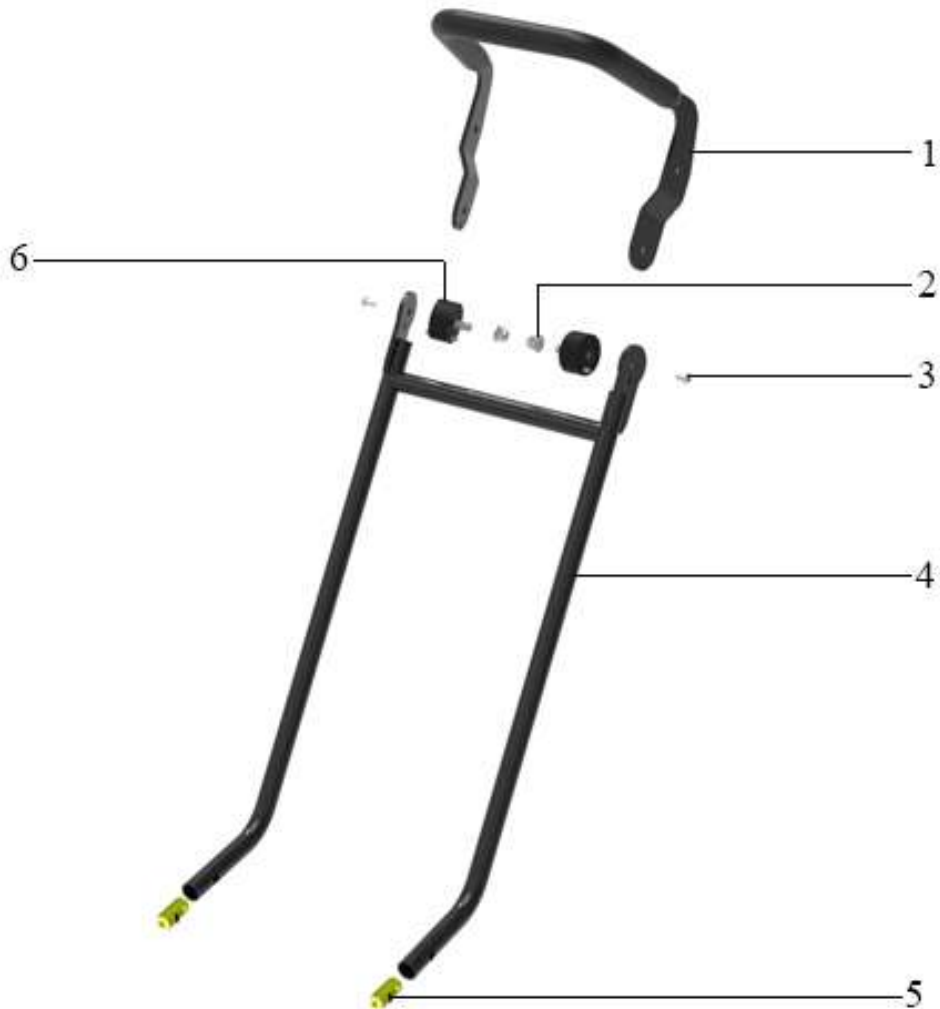

Frame with Attachment Parts devibrated_handle_parts

Refer to Parts Online for the most up to date information. The printed information might be outdated.

Mon Jun 08 16:19:11 UTC 2026

Forward Plate DFP9X

Item	Part No.	Qty	Name	SN INFO
1	4812085025	1	Handle	
2	4812085020	2	Nut	
3	4812085048	2	Bolt	
4	4812085105	1	Handle, lower	
5	4812085022	2	Plug	
6	4812085027	2	Vibration isolator	

Refer to Parts Online for the most up to date information. The printed information might be outdated.

Mon Jun 08 16:19:11 UTC 2026