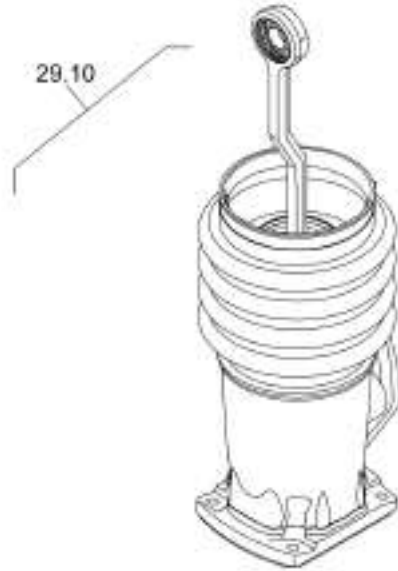

Rammer DR6X

Item	Part No.	Qty	Name	SN INFO
1	DL05904718	1	Filter cartridge	
2	DL00661098	5	Fuel hose	
3	DL00661098	1.75	Fuel hose	
4	DL05554095	4	Hose clip	

Refer to Parts Online for the most up to date information. The printed information might be outdated.

Mon Jun 08 12:32:23 UTC 2026

20 Transmission DL92400001_00_020_DR6X-15 Power Transmission / Actuation

20.00

Refer to Parts Online for the most up to date information. The printed information might be outdated.

Mon Jun 08 12:32:23 UTC 2026