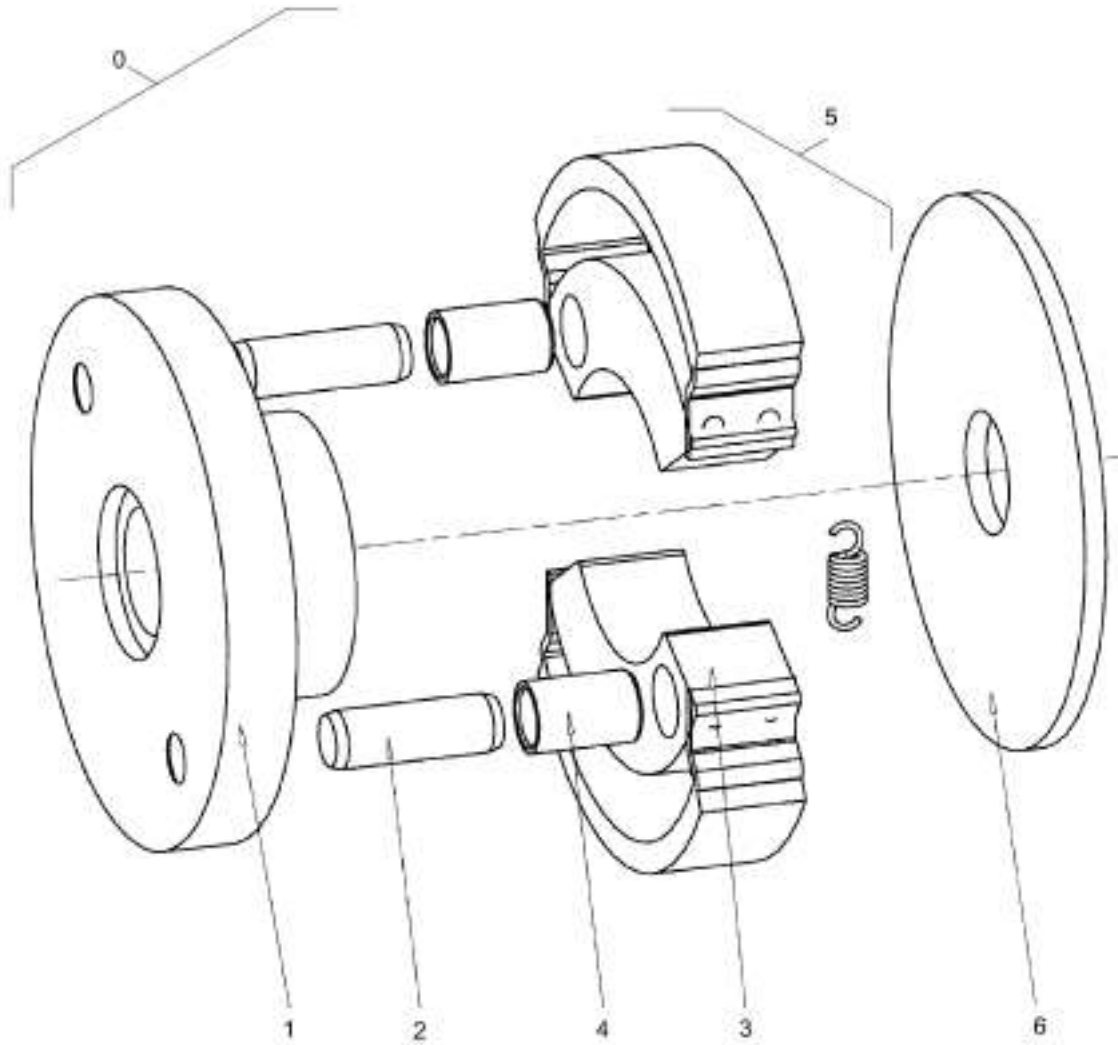

19.07

Refer to Parts Online for the most up to date information. The printed information might be outdated.

Mon Jun 08 12:32:22 UTC 2026

Rammer DR6X

Item	Part No.	Qty	Name	SN INFO
0	DL05650135	1	Centrifugal clutch	
1	DL05660445	1	Coupling hub	
2	DL05660446	2	Pin,cylindric	
3	DL05660163	2	Centrifugal weight	
4	DL05660138	2	Bushing	
5	DL05660226	1	Repair Kit	
6	DL05660227	1	Cover disc	

Refer to Parts Online for the most up to date information. The printed information might be outdated.

Mon Jun 08 12:32:22 UTC 2026