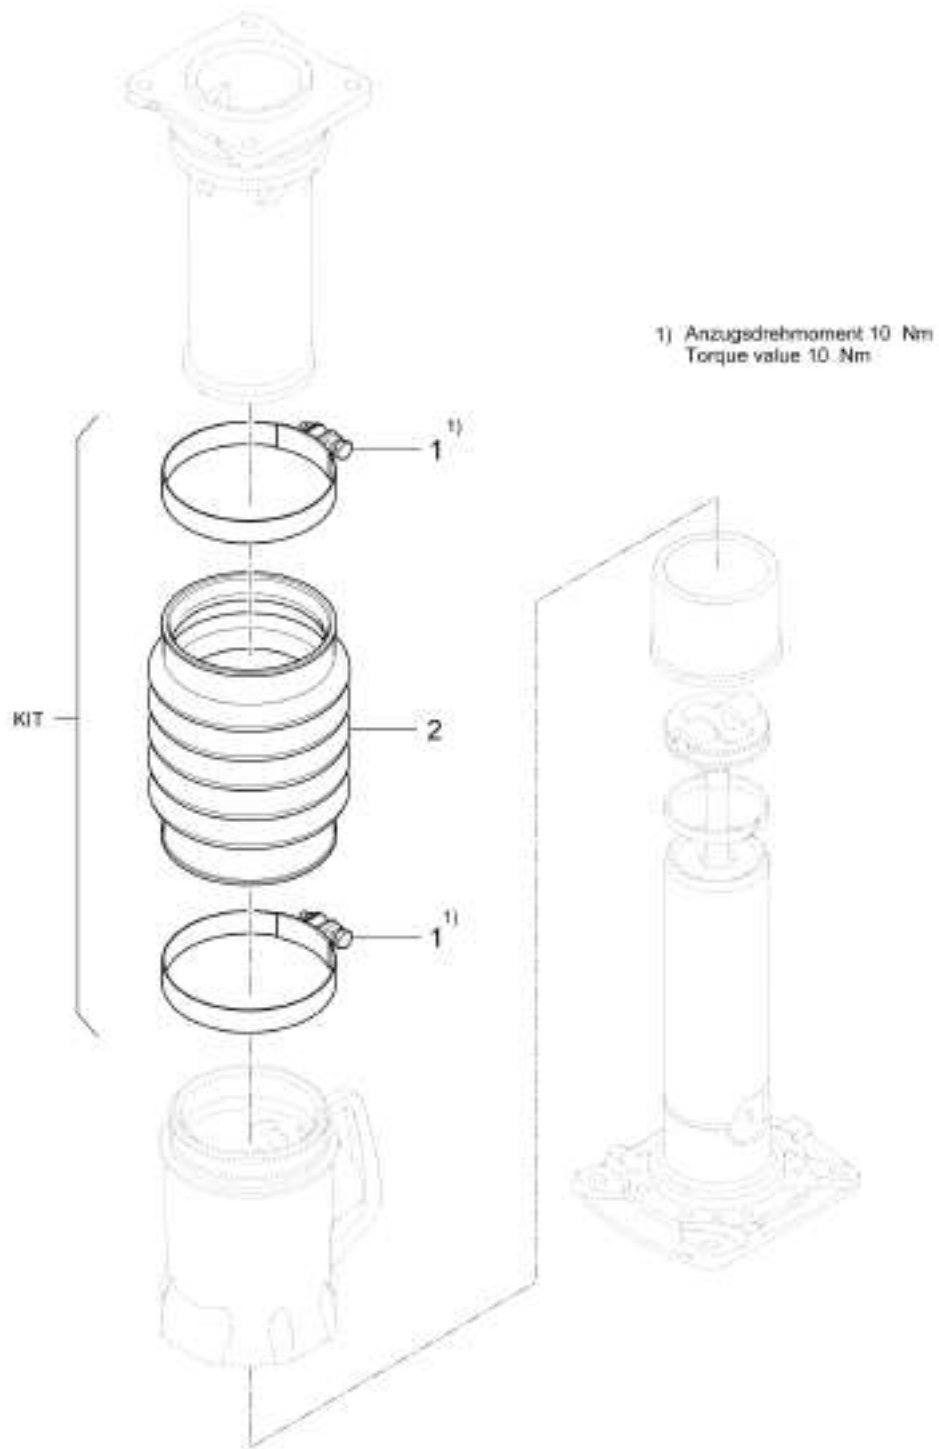

Service, repair and wear part kits 4812217544 Repair kit, bellow

Rammer DR6X

Item	Part No.	Qty	Name	SN INFO
KIT	4812217544	1	Repair kit, bellow	
1	DL05551492	2	Hose clip	
2	DL92410012	1	Bellows	

Refer to Parts Online for the most up to date information. The printed information might be outdated.

Mon Jun 08 12:31:55 UTC 2026