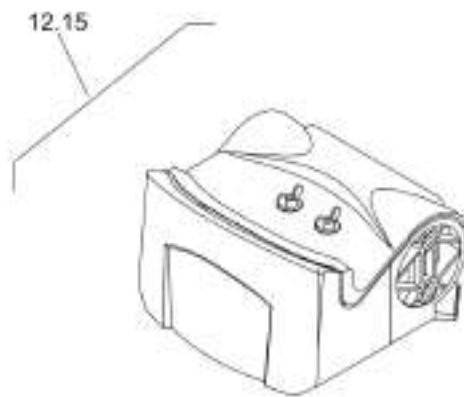

10 Engine DL92400001_00_010_DR6X-15 Engine / Fitting Parts

10.00

Refer to Parts Online for the most up to date information. The printed information might be outdated.

Mon Jun 08 12:32:07 UTC 2026

Rammer DR6X

Item	Part No.	Qty	Name	SN INFO
11.00	DL05747076_1001 E		Engine Parts List	
11.02	DLMOT025605_00		Front Cover	
11.07	DLMOT025604_00		Crankcase and cyl. head	
11.09	DLMOT025607_00		Camshaft	
11.19	DLMOT025606_00		Crankshaft And Piston	
11.22	DLMOT025611_00		Dry Air Filter	
11.25	DLMOT025615_00		Throttle Control	
11.26	DLMOT025612_00		Silencer	
11.31	DLMOT025608_00		Recoil Starter	
11.36	DLMOT025614_00		Electrical Equipment	
11.44	DLMOT025609_00		Covering	
11.46-1	DLMOT025613_00		Contact Breaker/Ign.Coil	
11.46-2	DLMOT026015_00		Contact Breaker/Ign.Coil	
11.53	DLMOT025610_00		Carburetor	
12.13	DL92411195_02		Engine	SN - from 101924151548 ff.
12.13	DL92411195_01		Engine	SN - from 101924151001 to 101924151547
12.15	DL92410048_00		Air Filter	
12.26	DL54110561_00		Engine, assembled	SN - from 101924151548 ff.
12.26	DL54110511_00		Engine, assembled	SN - from 101924151001 to 101924151547, SN - from 101924161001 to 101924161124
19.07	DLEA004836_00		Centrifugal Clutch	
19.20	DL54240250_00		Fuel filter	

Refer to Parts Online for the most up to date information. The printed information might be outdated.

Mon Jun 08 12:32:07 UTC 2026