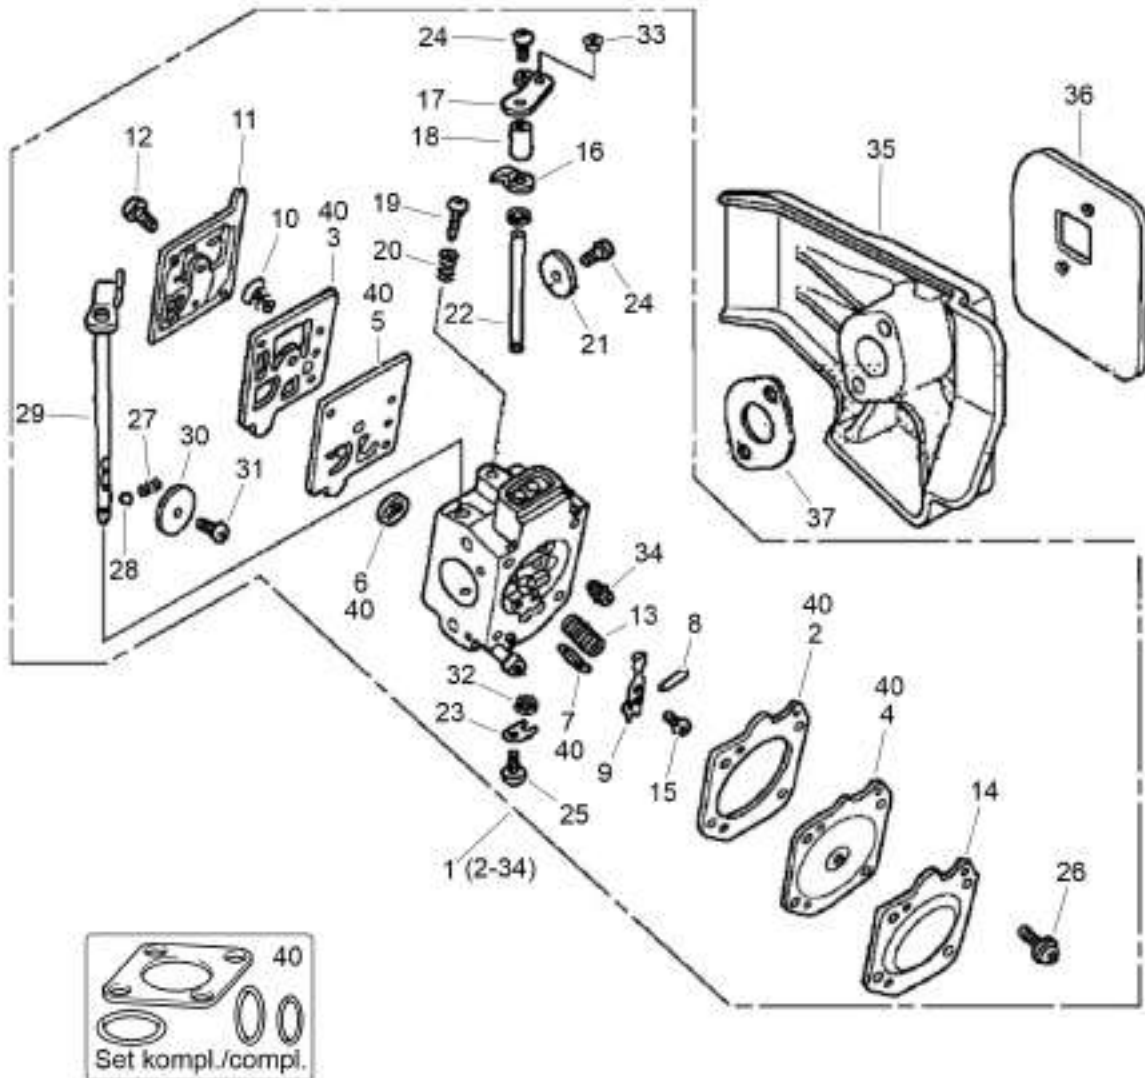

11.53

Refer to Parts Online for the most up to date information. The printed information might be outdated.

Mon Jun 08 12:32:18 UTC 2026

Rammer DR6X

Item	Part No.	Qty	Name	SN INFO
1	DL05749164	1	Carburetor	
2	DL05748235	1	Gasket	
3	DL05748236	1	Gasket	
4	DL05749147	1	Diaphragm plate	
5	DL05748238	1	Membrane	
6	DL05748239	1	Screen	
7	DL05748240	1	Needle valve	
8	DL05748241	1	Pin	
9	DL05748242	1	Lever	
10	DL05748243	1	Spring	
11	DL05748680	1	Cover	
12	DL05748245	1	Screw	
13	DL05748246	1	Spring	
14	DL05748247	1	Cover	
15	DL05748682	1	Screw	
16	DL05748249	1	Stop	
17	DL05748543	1	Lever	
18	DL05748252	1	Spacer piece	
19	DL05748686	1	Screw	
20	DL05748254	1	Spring	
21	DL05749148	1	Flow control valve	
22	DL05748256	1	Shaft	
23	DL05748257	1	Clamp	
24	DL05748258	2	Screw	
25	DL05748259	1	Screw	
26	DL05748259	4	Screw	
27	DL05748260	1	Spring	
28	DL05748261	1	Ball	
29	DL05748545	1	Shaft	
30	DL05748263	1	Choke	
31	DL05748264	1	Screw	
32	DL05748265	2	Dust seal ring	
33	DL05747661	1	Sleeve	
34	DL05749150	1	Nozzle	
34	DL05749151	1	Nozzle	

Refer to Parts Online for the most up to date information. The printed information might be outdated.

Mon Jun 08 12:32:18 UTC 2026