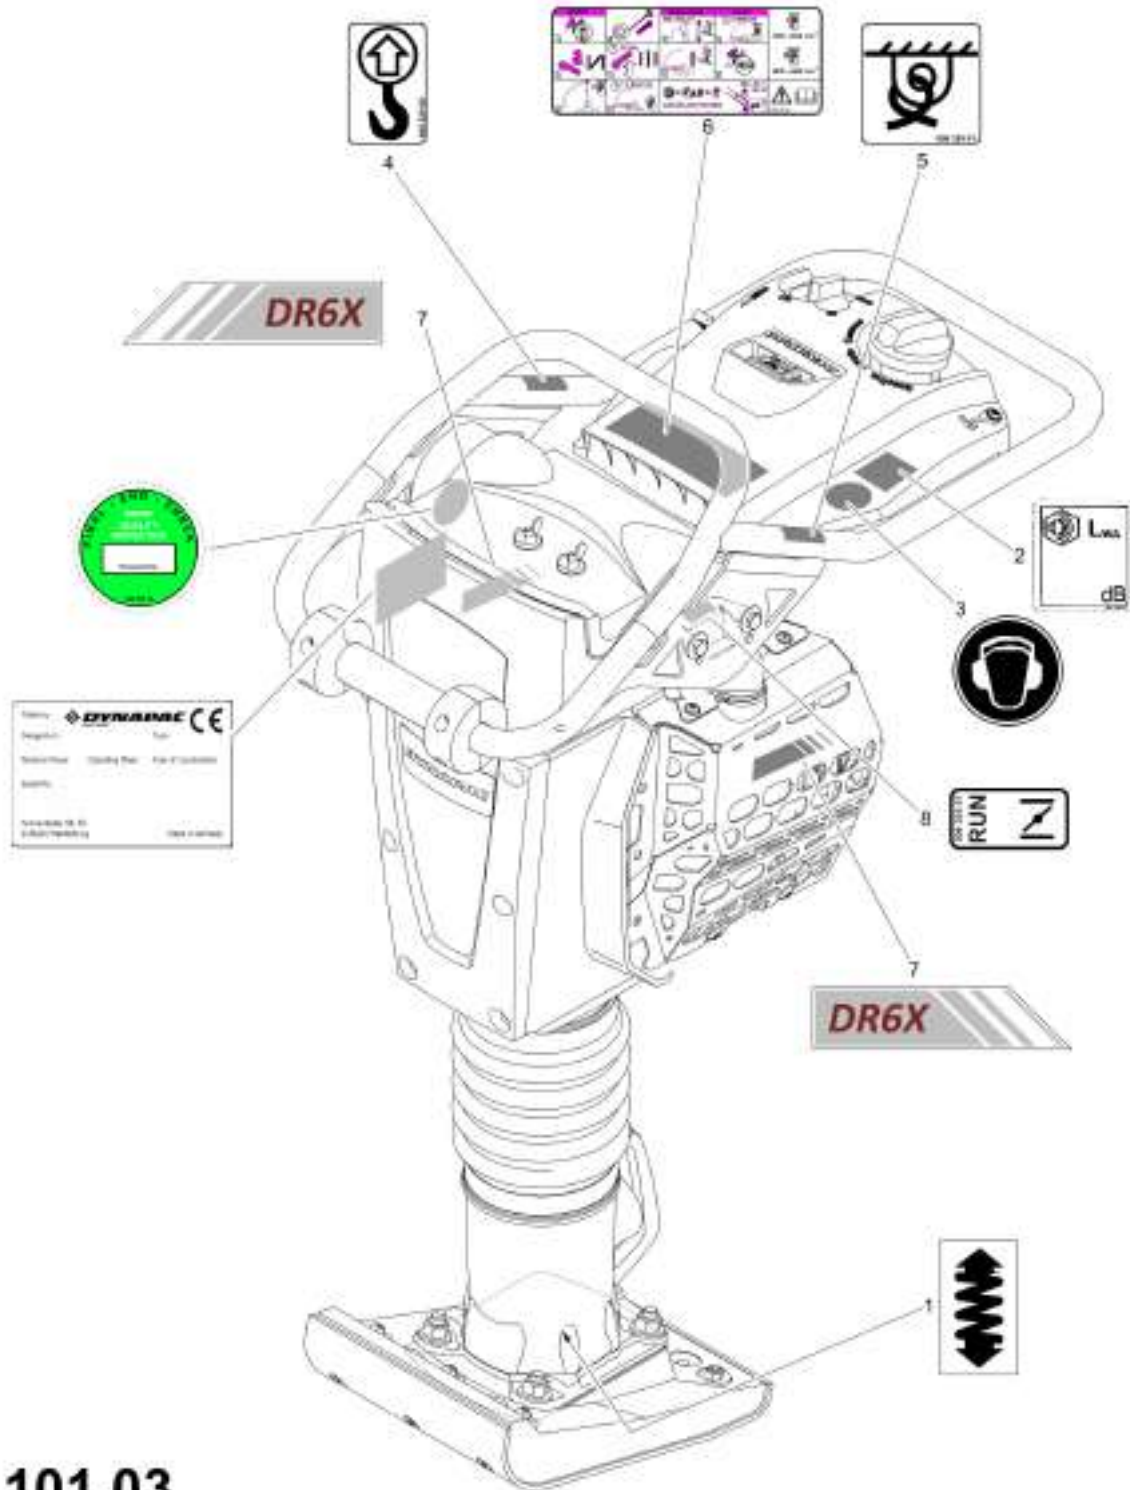

101.03

Refer to Parts Online for the most up to date information. The printed information might be outdated.

Mon Jun 08 12:32:33 UTC 2026

Rammer DR6X

Item	Part No.	Qty	Name	SN INFO
1	DL00832132	1	Decal,indication	
2	DL00832654	1	Decal,indication	
3	DL00833226	1	Decal,indication	
4	DL00832900	1	Decal,indication	
5	DL00832901	1	Decal,indication	
6	DL00833224	1	Decal,operation	
7	DL92410987	1	Type designation	
8	DL00832507	1	Decal,indication	

Refer to Parts Online for the most up to date information. The printed information might be outdated.

Mon Jun 08 12:32:33 UTC 2026