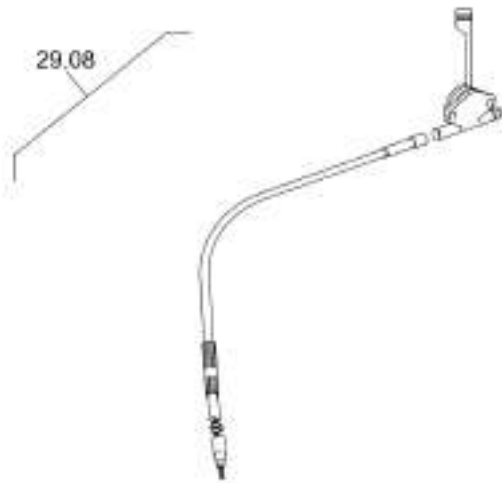

Rammer DR6X

Item	Part No.	Qty	Name	SN INFO
1	DL05904718	1	Filter cartridge	
2	DL00661098	5	Fuel hose	
3	DL00661098	1.75	Fuel hose	
4	DL05554095	4	Hose clip	

Refer to Parts Online for the most up to date information. The printed information might be outdated.

Mon Jun 08 12:32:23 UTC 2026

20 Transmission DL92400001_00_020_DR6X-15 Power Transmission / Actuation

20.00

Refer to Parts Online for the most up to date information. The printed information might be outdated.

Mon Jun 08 12:32:23 UTC 2026