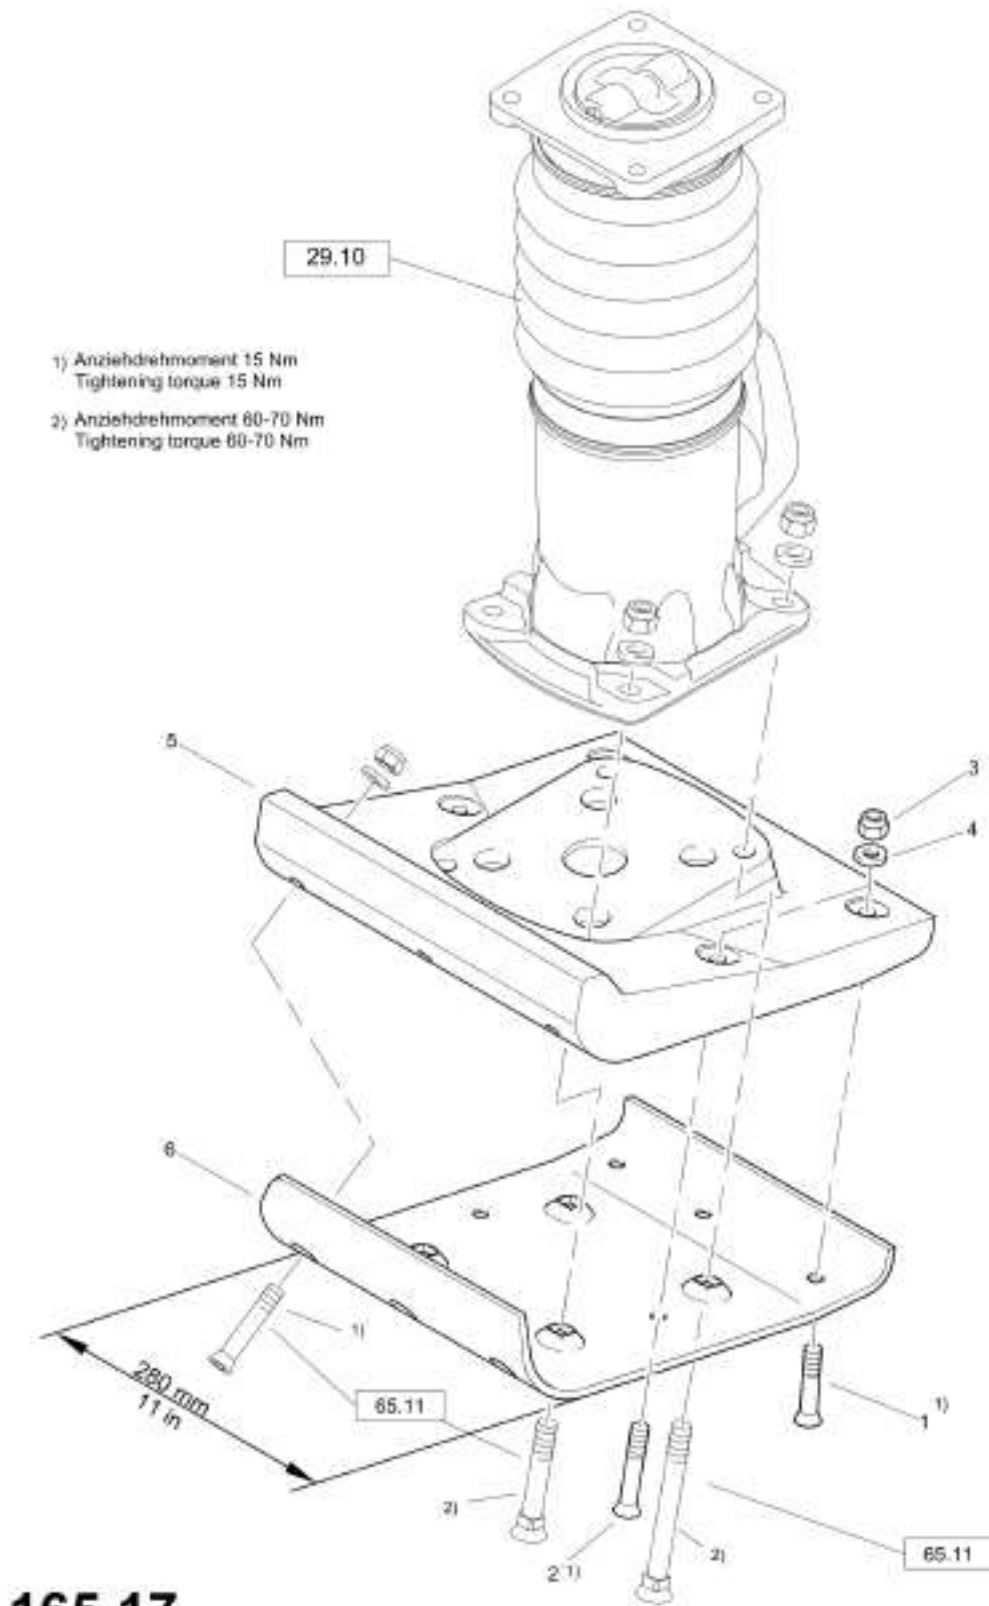

Special Equipment DL54100402_00 X21-Foot plate 280mm 13°

165.17

Refer to Parts Online for the most up to date information. The printed information might be outdated.

Mon Jun 08 12:32:36 UTC 2026

Rammer DR6X

Item	Part No.	Qty	Name	SN INFO
1	DL07320830	1	Screw	
2	DL07320832	2	Screw	
3	DL08130813	3	Safety nut	
4	DL08611095	3	Washer	
5	DL54200108	1	Tamping plate	
6	DL54200105	1	Base plate	SN - from 101924161001 to 101924161124, SN - from 101924151001 to 101924151597
6	DL54210382	1	Base plate	SN - from 101924151598 ff., SN - from 101924161125 ff.
29.10			Spring And Guide Unit	
65.11			Tamper Foot	

Refer to Parts Online for the most up to date information. The printed information might be outdated.

Mon Jun 08 12:32:36 UTC 2026