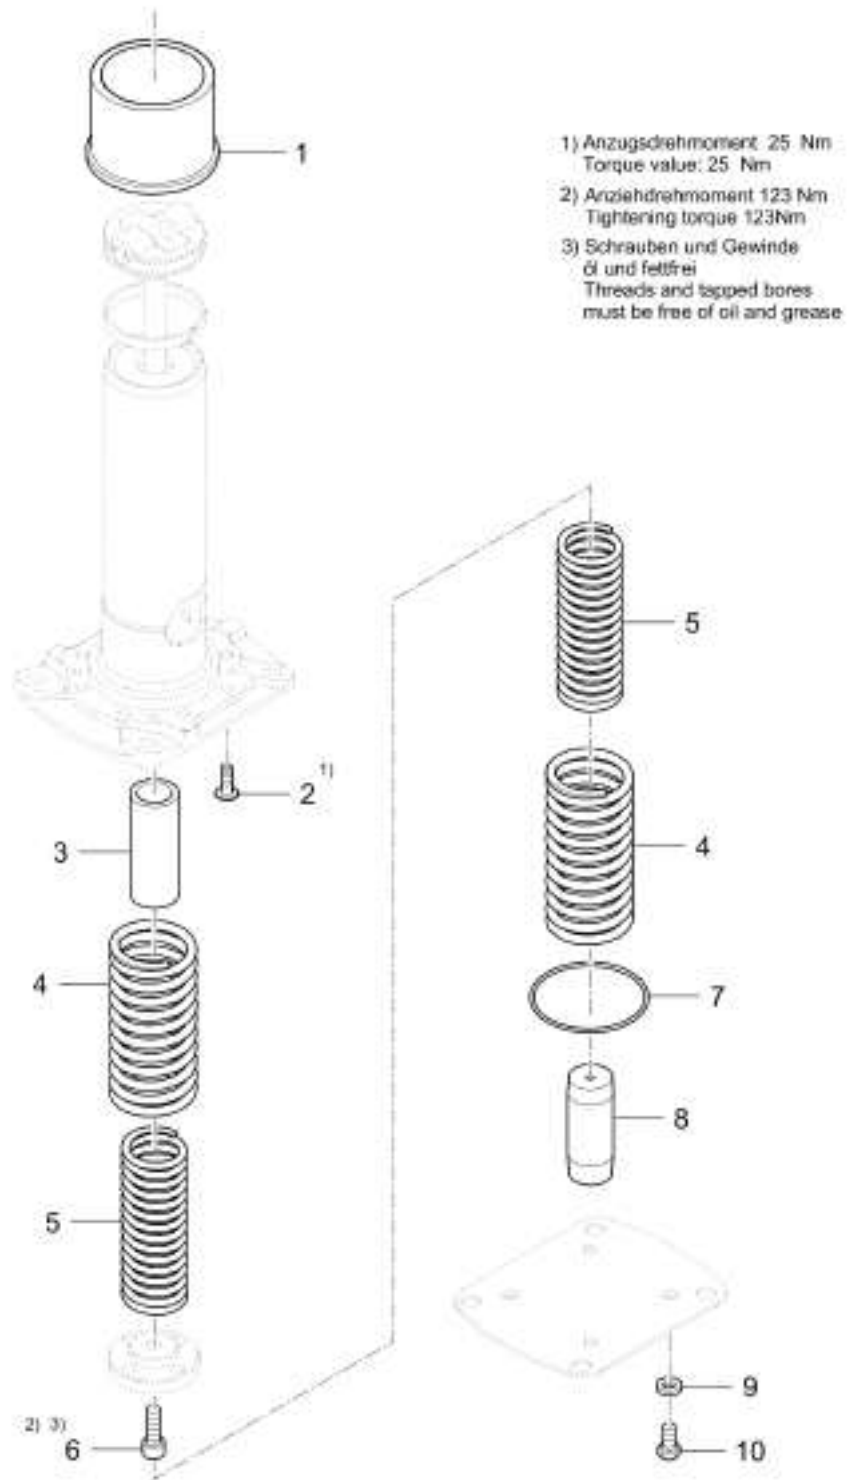

Service, repair and wear part kits 4812217543 Repair kit, spring unit

Refer to Parts Online for the most up to date information. The printed information might be outdated.

Mon Jun 08 12:31:54 UTC 2026

Rammer DR6X

Item	Part No.	Qty	Name	SN INFO
KIT	4812217543	1	Repair kit, spring unit	
1	DL54210206	1	Stop	
2	DL07210825	8	Screw	
3	DL54210260	1	Stop	
4	DL54210133	2	Pressure spring	
5	DL54210134	2	Pressure spring	
6	DL07231227	1	Screw	
7	DL06220853	1	Loop ring	
8	DL54210261	1	Stop	
9	DL08752084	4	Spring washer	
10	DL07140818	4	Screw	

Refer to Parts Online for the most up to date information. The printed information might be outdated.

Mon Jun 08 12:31:54 UTC 2026