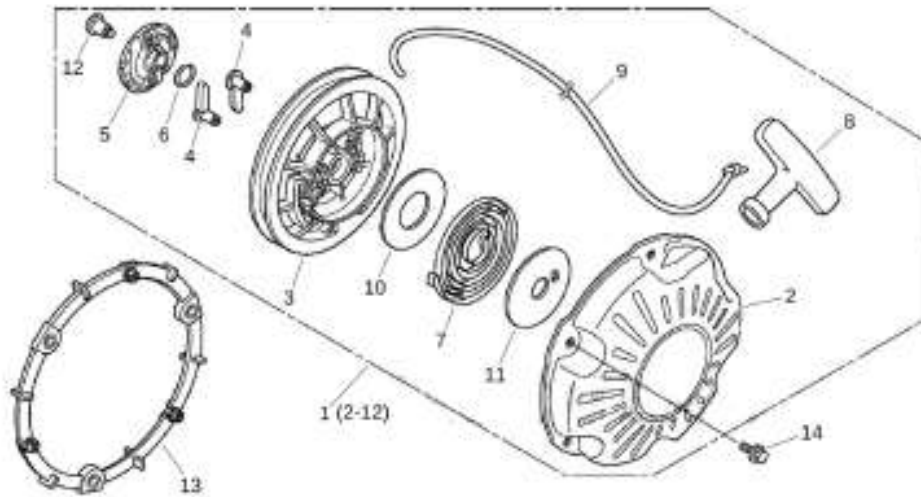

Rammer DR6X

Item	Part No.	Qty	Name	SN INFO
1	DL05749137	1	Exhaust silencer	
2	DL05749138	1	Muffler guard	
3	DL05748214	1	Exhaust gasket	
4	DL05747995	3	Screw	
5	DL05749139	2	Stud	
6	DL05748216	2	Safety nut	

Refer to Parts Online for the most up to date information. The printed information might be outdated.

Mon Jun 08 12:32:14 UTC 2026

11.31

Refer to Parts Online for the most up to date information. The printed information might be outdated.

Mon Jun 08 12:32:14 UTC 2026