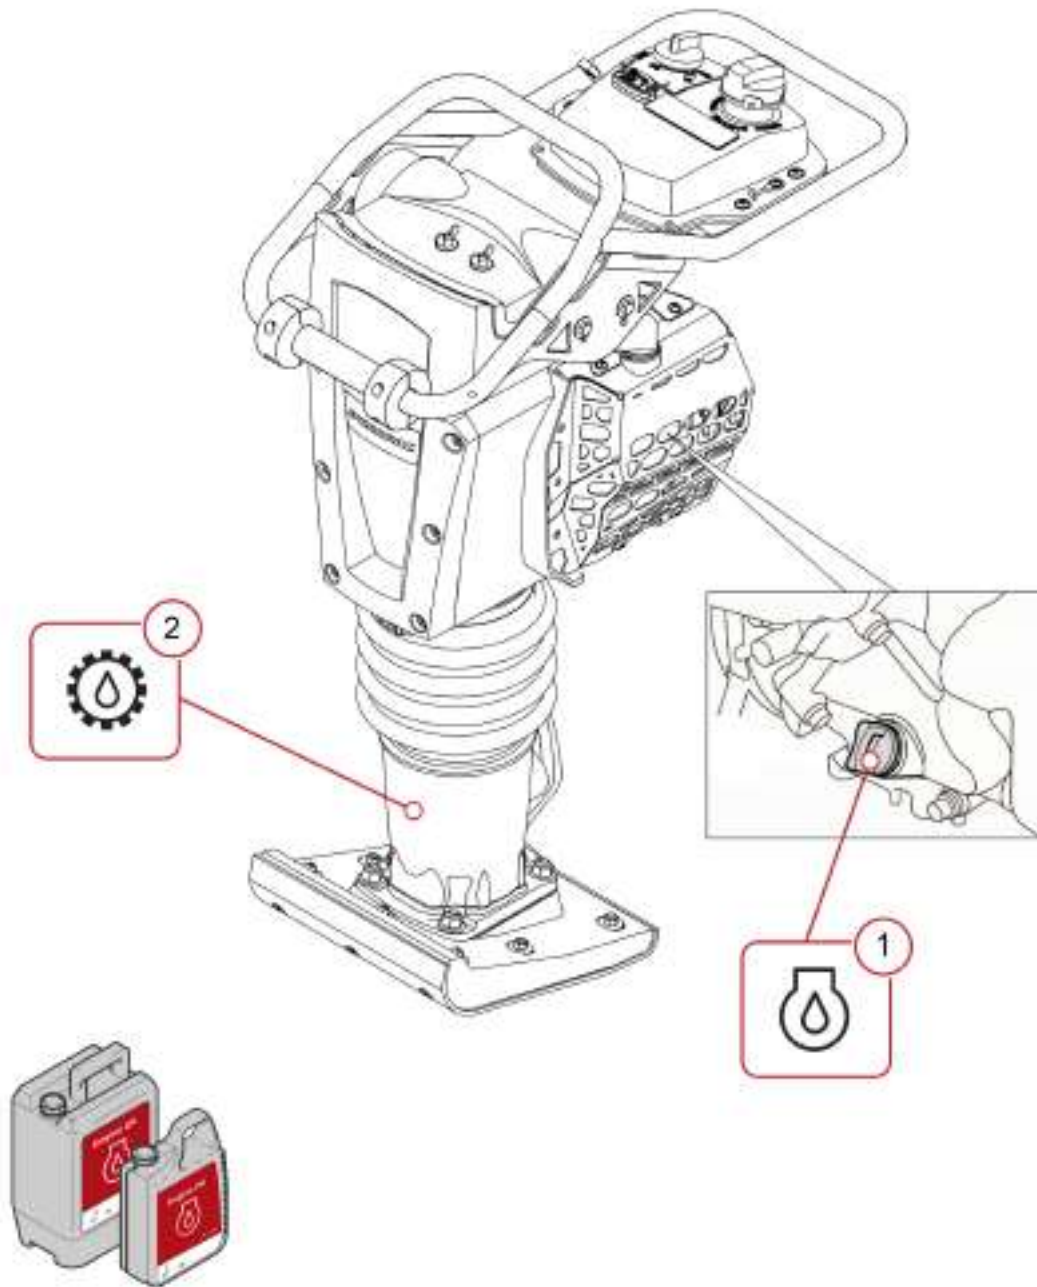

Lubricants Lubricants and operating substances

Refer to Parts Online for the most up to date information. The printed information might be outdated.

Mon Jun 08 12:32:06 UTC 2026

Rammer DR6X

Item	Part No.	Qty	Name	SN INFO
1	4812074488	1	Dynapac LCE Oil 50, 5 ltr	
1	4812074490	1	Dynapac LCE Oil 50, 20 ltr.	
2	4812074492	1	Dynapac LCE Oil 60, 5 ltr	
2	4812074493	1	Dynapac LCE Oil 60, 20 ltr	

Refer to Parts Online for the most up to date information. The printed information might be outdated.

Mon Jun 08 12:32:06 UTC 2026