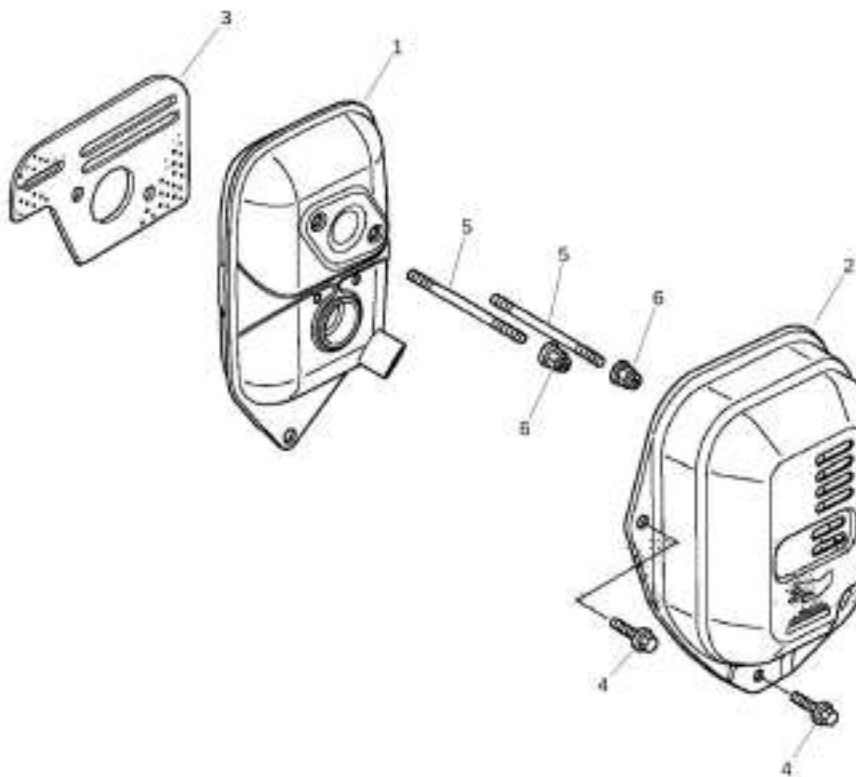

11.26

Refer to Parts Online for the most up to date information. The printed information might be outdated.

Mon Jun 08 12:32:14 UTC 2026

Rammer DR6X

Item	Part No.	Qty	Name	SN INFO
1	DL05749137	1	Exhaust silencer	
2	DL05749138	1	Muffler guard	
3	DL05748214	1	Exhaust gasket	
4	DL05747995	3	Screw	
5	DL05749139	2	Stud	
6	DL05748216	2	Safety nut	

Refer to Parts Online for the most up to date information. The printed information might be outdated.

Mon Jun 08 12:32:14 UTC 2026