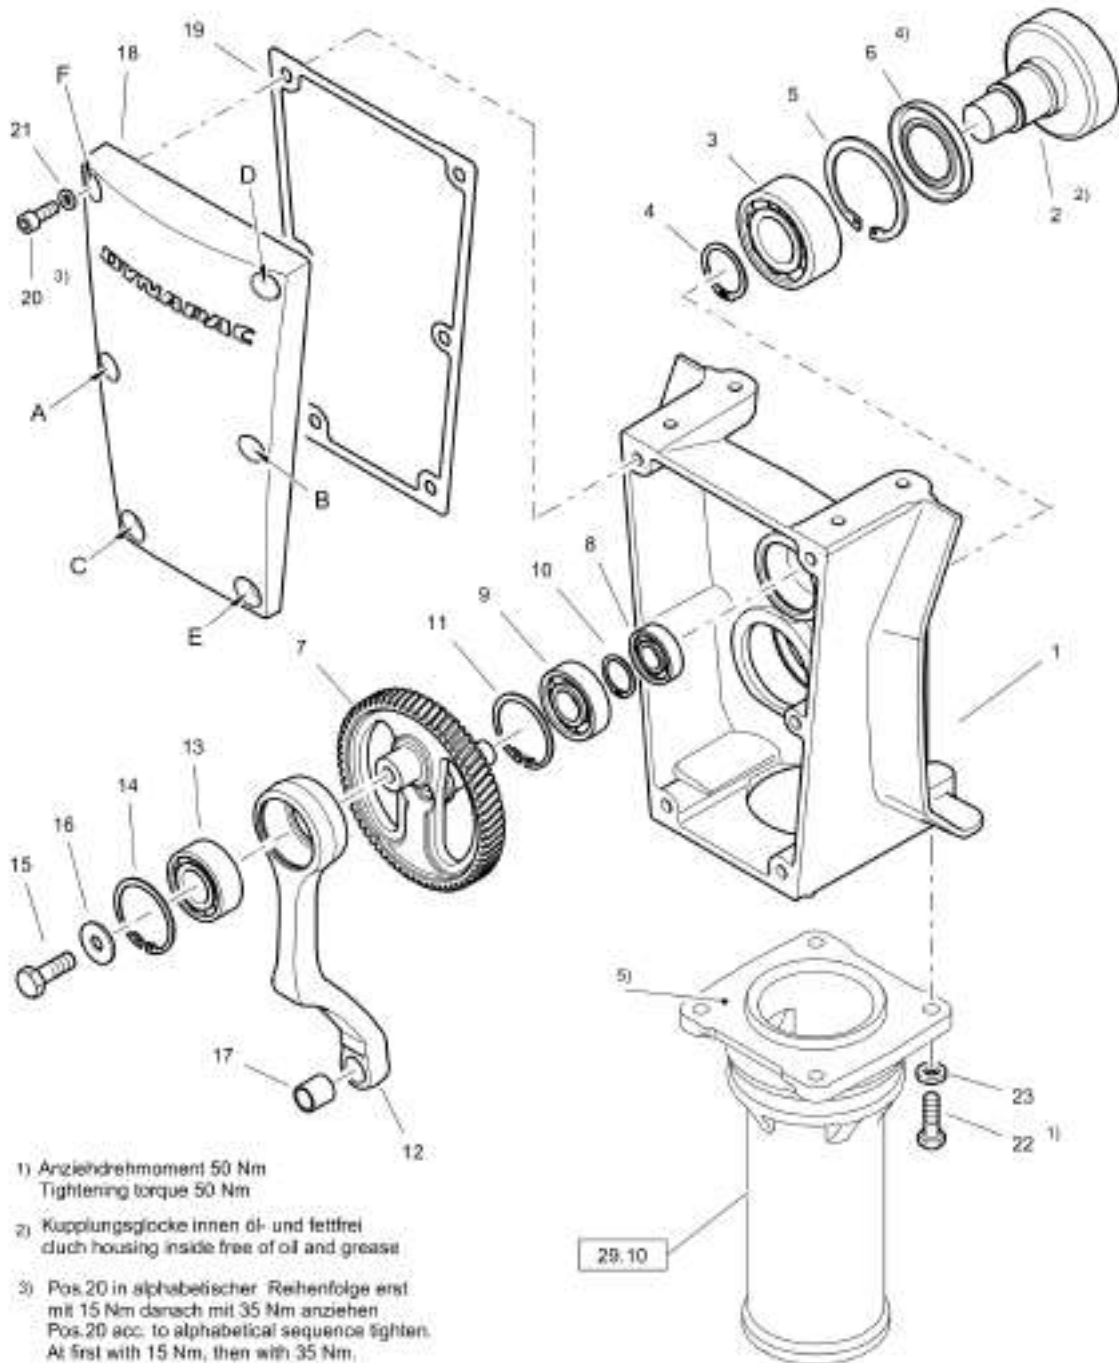

1) Anziehdrehmoment 50 Nm
  Tightening torque 50 Nm
2) Kupplungsglocke innen öl- und fettfrei
  clutch housing inside free of oil and grease
3) Pos.20 in alphabetischer Reihenfolge erst
  mit 15 Nm danach mit 35 Nm anziehen
  Pos.20 acc. to alphabetical sequence tighten.
  At first with 15 Nm, then with 35 Nm,
4) Am Innendurchmesser einleiten
  Grease at the bore diameter
5) Mit Flächendichtung, niedrigfest (DL00970016) eingesetzt
  Inserted with Gasketing, low strength (DL00970016)

52.14

Refer to Parts Online for the most up to date information. The printed information might be outdated.

Mon Jun 08 12:32:26 UTC 2026