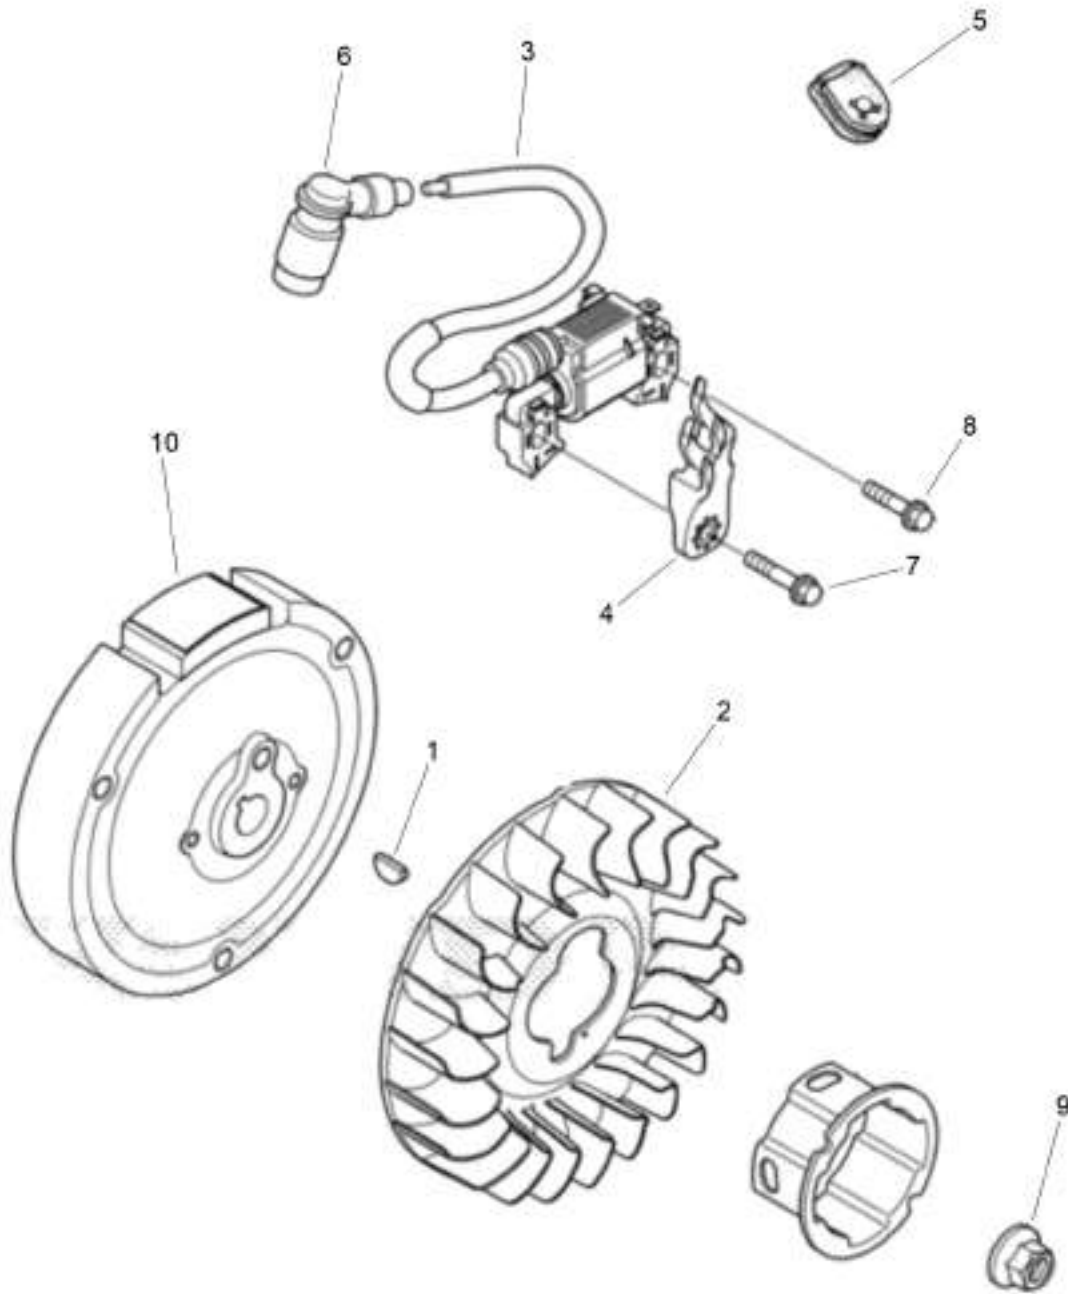

11.46-2

Refer to Parts Online for the most up to date information. The printed information might be outdated.

Mon Jun 08 12:32:18 UTC 2026

Rammer DR6X

Item	Part No.	Qty	Name	SN INFO
1	DL05749233	1	Woodruff key	
2	DL05743469	1	Fan	
3	DL05749263	1	Coil,ignition	
4	DL05749264	1	Clamp	
5	DL05748227	1	Grommet	
6	DL05749265	1	Spark plug socket	
7	DL05749266	1	Screw	
8	DL05747395	1	Screw	
9	DL05748622	1	Collar nut	
10	DL05749324	1	Flywheel	

Refer to Parts Online for the most up to date information. The printed information might be outdated.

Mon Jun 08 12:32:18 UTC 2026