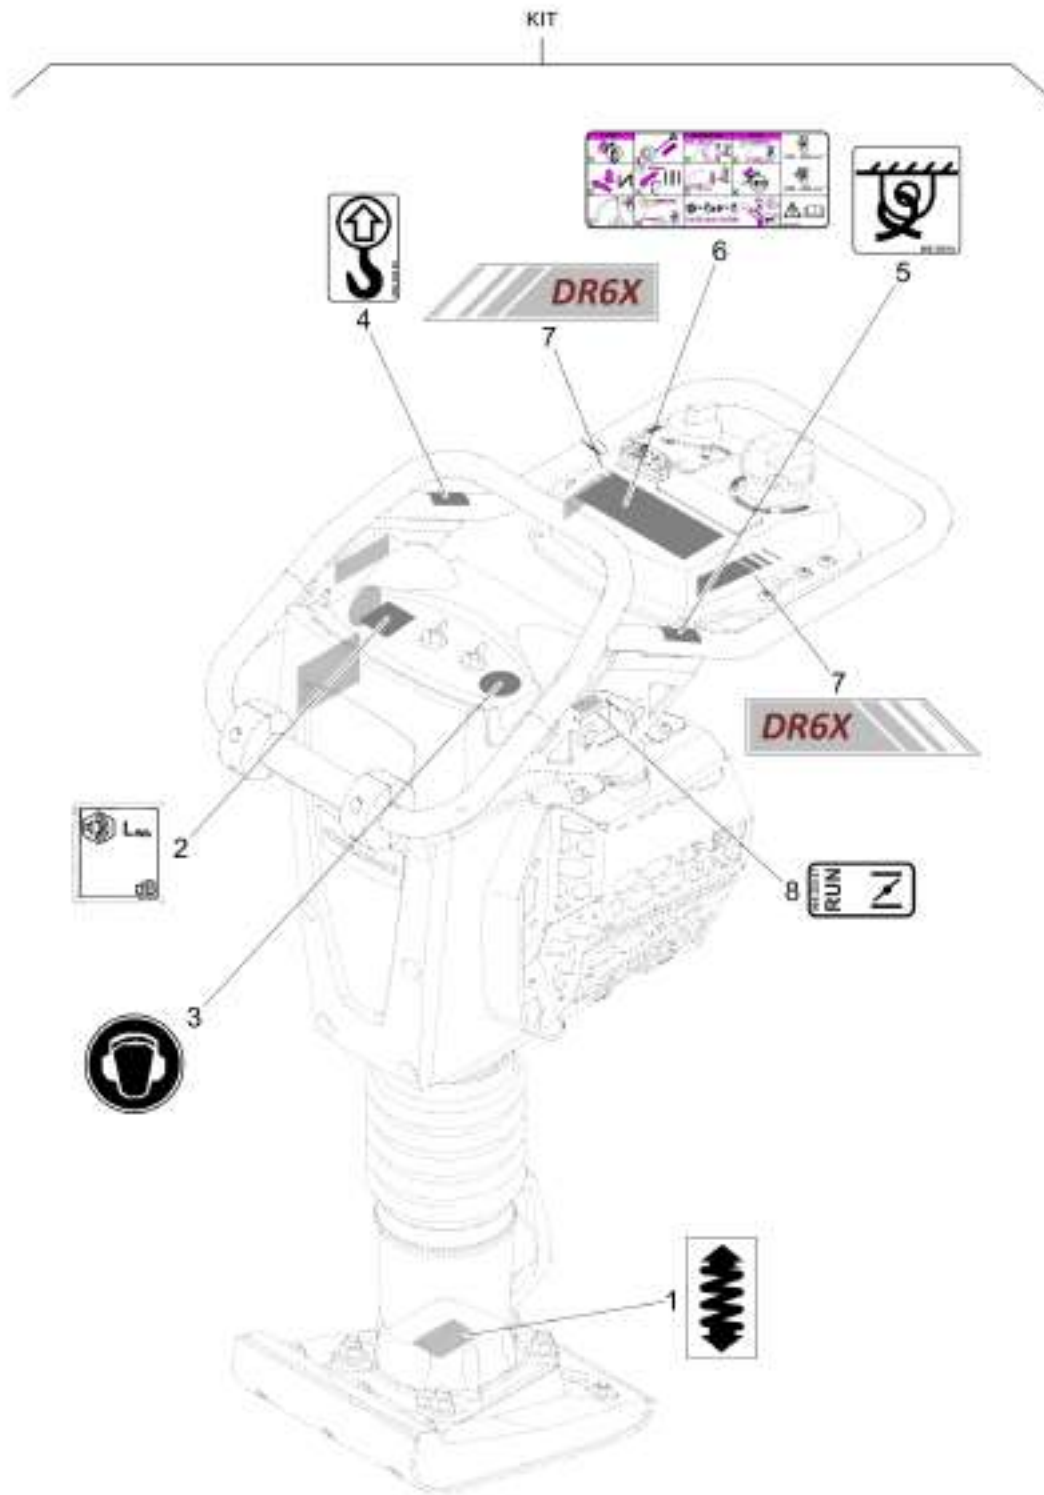

Refurbishing kits 4812061540 Refurbishing kit-decals

Refer to Parts Online for the most up to date information. The printed information might be outdated.

Mon Jun 08 12:31:59 UTC 2026

Rammer DR6X

Item	Part No.	Qty	Name	SN INFO
KIT	4812061540	1	Refurbishing kit-decals	
1	DL00832132	1	Decal,indication	
2	DL00832654	1	Decal,indication	
3	DL00833226	1	Decal,indication	
4	DL00832900	1	Decal,indication	
5	DL00832901	1	Decal,indication	
6	DL00833224	1	Decal,operation	
7	DL92410400	1	Type designation	
8	DL00832507	1	Decal,indication	

Refer to Parts Online for the most up to date information. The printed information might be outdated.

Mon Jun 08 12:31:59 UTC 2026