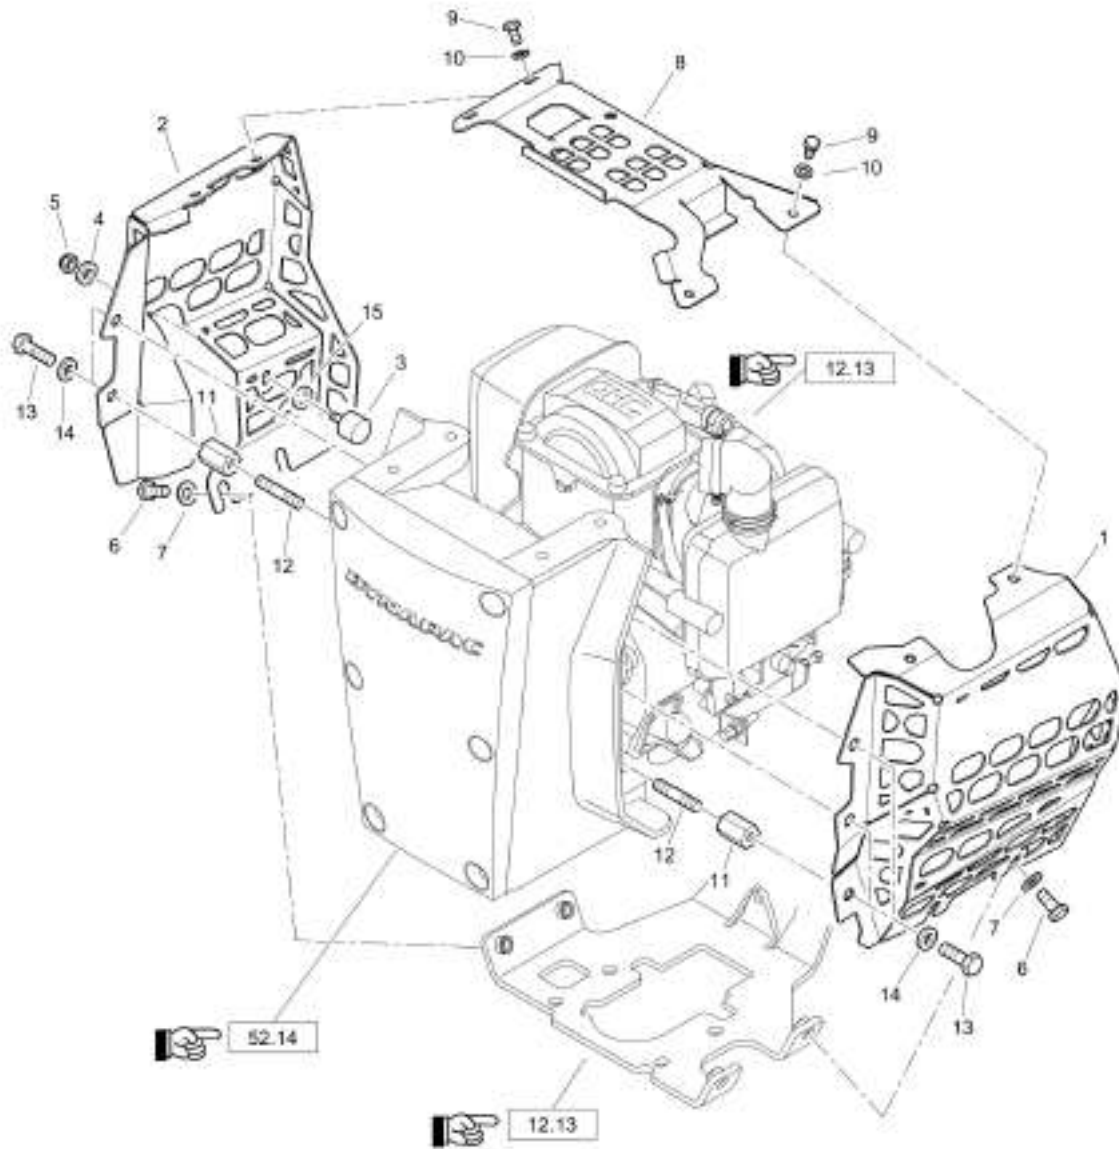

Frame with Attachment Parts DL92410049_02 Engine protector

53.08

Refer to Parts Online for the most up to date information. The printed information might be outdated.

Mon Jun 08 12:32:31 UTC 2026

Rammer DR6X

Item	Part No.	Qty	Name	SN INFO
1	DL92410688	1	Engine protector plate	
2	DL92410125	1	Engine protector plate	
3	DL06140926	1	Stop buffer	
4	DL08590617	1	Washer	
5	DL08130611	1	Safety nut	
6	DL07140820	4	Screw	
7	DL08510817	4	Washer	
8	DL92410543	1	Cover plate	
9	DL07140622	4	Screw	
10	DL08510612	4	Washer	
11	DL92410134	5	Spacer sleeve	
12	DL07550841	5	Tapped pin	
13	DL07140814	5	Screw	
14	DL08510817	5	Washer	
15	DL08510612	1	Washer	
12.13	-		Engine	
52.14	-		Housing	

Refer to Parts Online for the most up to date information. The printed information might be outdated.

Mon Jun 08 12:32:31 UTC 2026