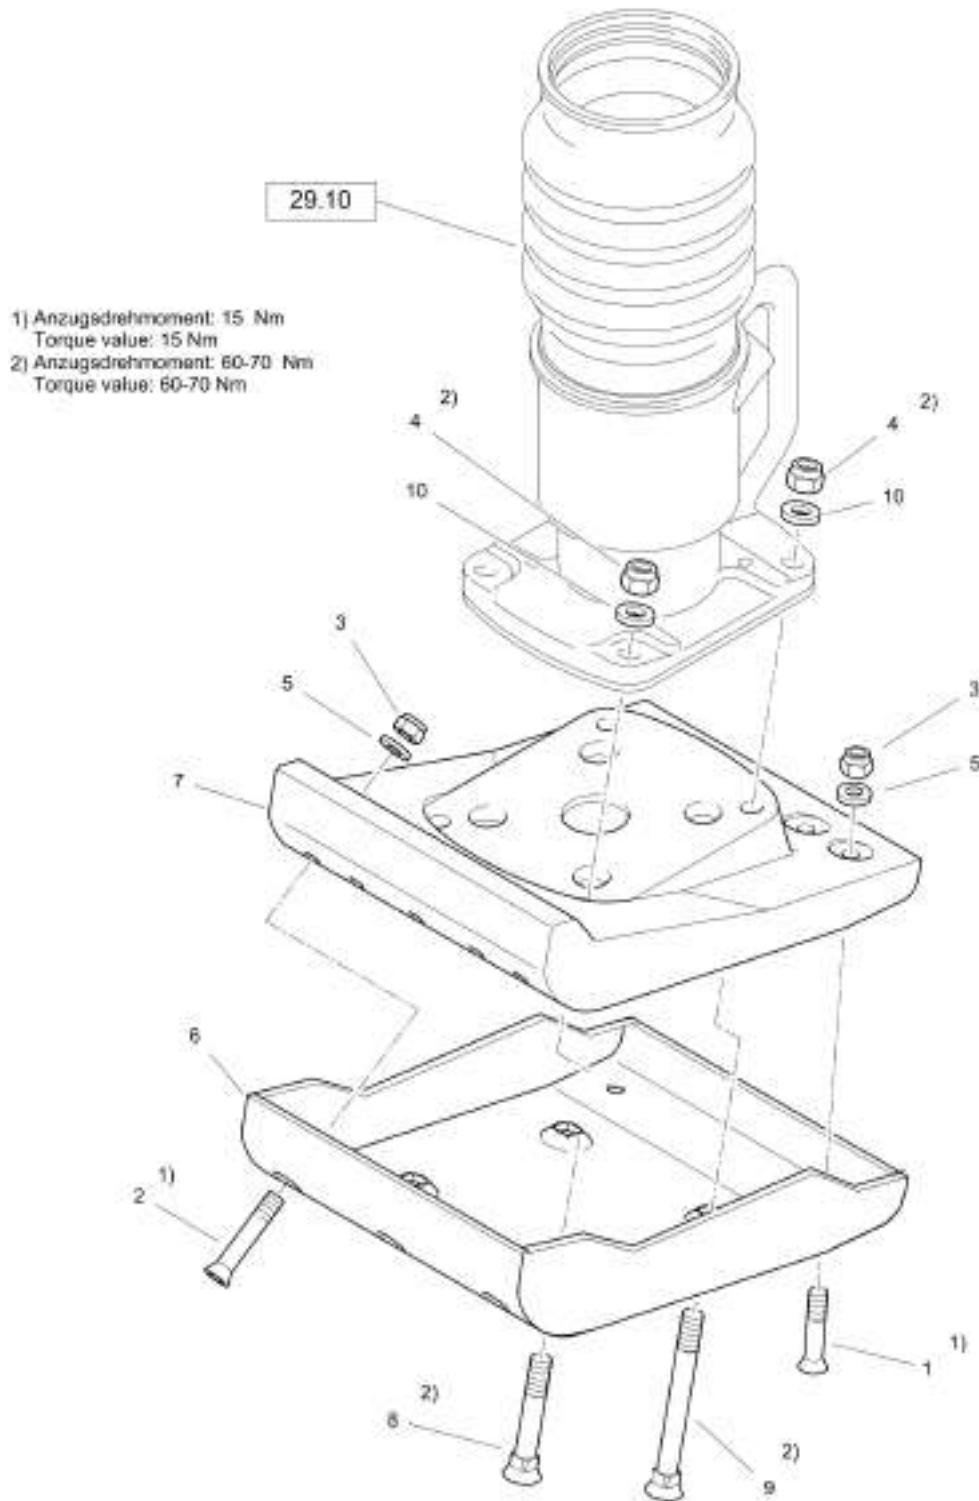

Field kits DL92401017 X25-Foot plate 240mm 13°

Refer to Parts Online for the most up to date information. The printed information might be outdated.

Mon Jun 08 12:32:02 UTC 2026

Rammer DR6X

Item	Part No.	Qty	Name	SN INFO
.	DL92401017	1	X25-Foot plate 240mm 13°	
1	DL07320830	2	Screw	
2	DL07320836	3	Screw	
3	DL08130813	5	Safety nut	
4	DL08131218	4	Safety nut	
5	DL08611095	5	Washer	
6	DL54210381	1	Base plate	
7	DL54200107	1	Tamping plate	
8	DL07361227	2	Screw	
9	DL07361239	2	Screw	
10	DL08752130	4	Spring washer	
29.10	-		Spring and guide unit	

Refer to Parts Online for the most up to date information. The printed information might be outdated.

Mon Jun 08 12:32:02 UTC 2026