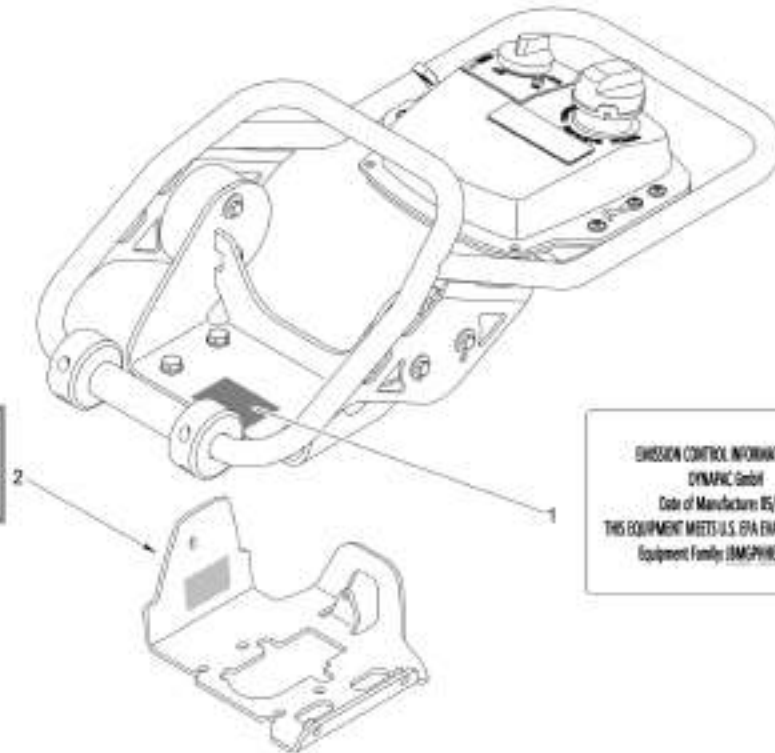

DR6X und DR7X

DR7

112.67