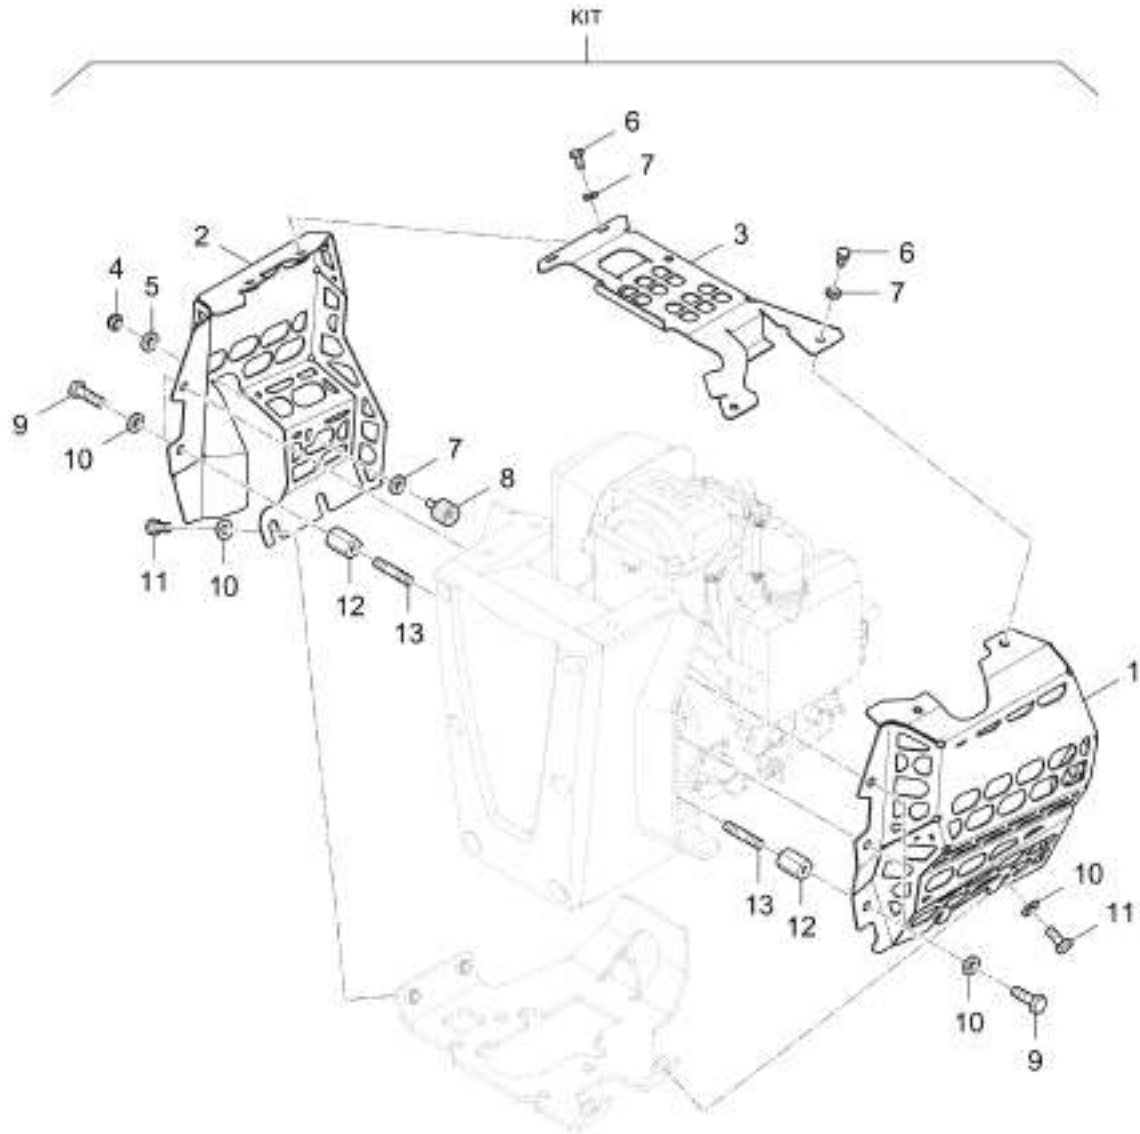

Refurbishing kits 4812061678 Refurbishing kit - engine protectors

Refer to Parts Online for the most up to date information. The printed information might be outdated.

Mon Jun 08 12:31:57 UTC 2026

Rammer DR6X

Item	Part No.	Qty	Name	SN INFO
KIT	4812061678	1	Refurbishing kit - engine protectors	
1	DL92410688	1	Engine protector plate	
2	DL92410125	1	Engine protector plate	
3	DL92410543	1	Cover plate	
4	DL08130611	1	Safety nut	
5	DL08590617	1	Washer	
6	DL07140622	4	Screw	
7	DL08510612	5	Washer	
8	DL06140926	1	Stop buffer	
9	DL07140814	5	Screw	
10	DL08510817	9	Washer	
11	DL07140820	4	Screw	
12	DL92410134	5	Spacer sleeve	
13	DL07550841	5	Tapped pin	

Refer to Parts Online for the most up to date information. The printed information might be outdated.

Mon Jun 08 12:31:57 UTC 2026