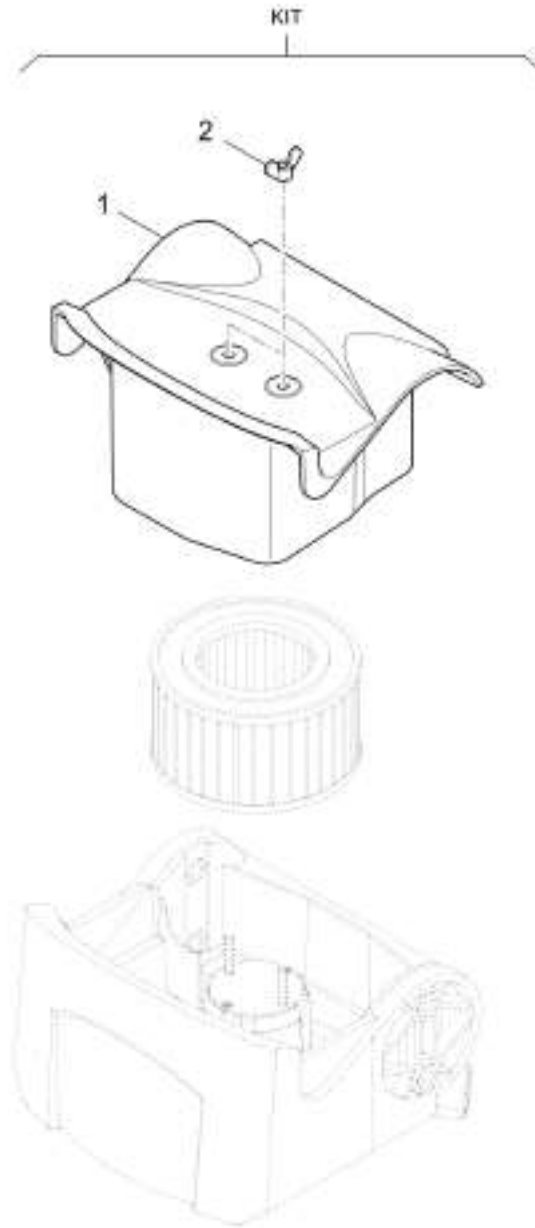

Refurbishing kits 4812217074 Refurbishing kit - air filter housing

Rammer DR6X

Item	Part No.	Qty	Name	SN INFO
KIT	4812217074	1	Refurbishing kit - air filter housing	
1	DL92410015	1	Cover, air filter,assembled	
2	DL08316610	2	Wing nut	

Refer to Parts Online for the most up to date information. The printed information might be outdated.

Mon Jun 08 12:31:58 UTC 2026