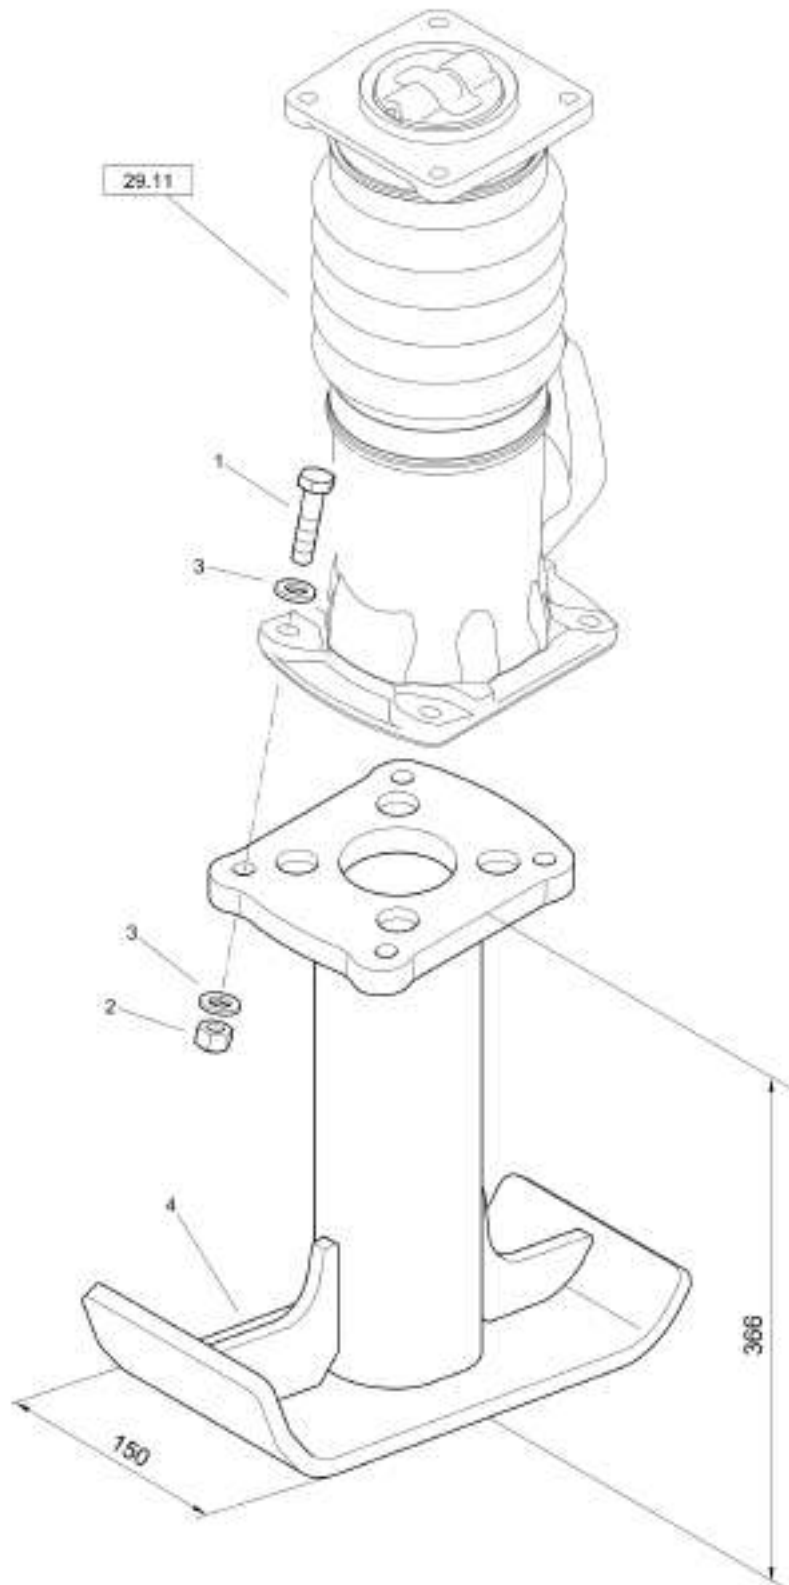

Field kits DL92401020 X15-Foot extension, 366x150

Refer to Parts Online for the most up to date information. The printed information might be outdated.

Mon Jun 08 12:32:05 UTC 2026

Rammer DR6X

Item	Part No.	Qty	Name	SN INFO
.	DL92401020	1	X15-Foot extension, 366x150	
1	DL07141248	4	Screw	
2	DL08131218	4	Safety nut	
3	DL08511324	8	Washer	
4	DL54103003	1	Foot extension	

Refer to Parts Online for the most up to date information. The printed information might be outdated.

Mon Jun 08 12:32:05 UTC 2026