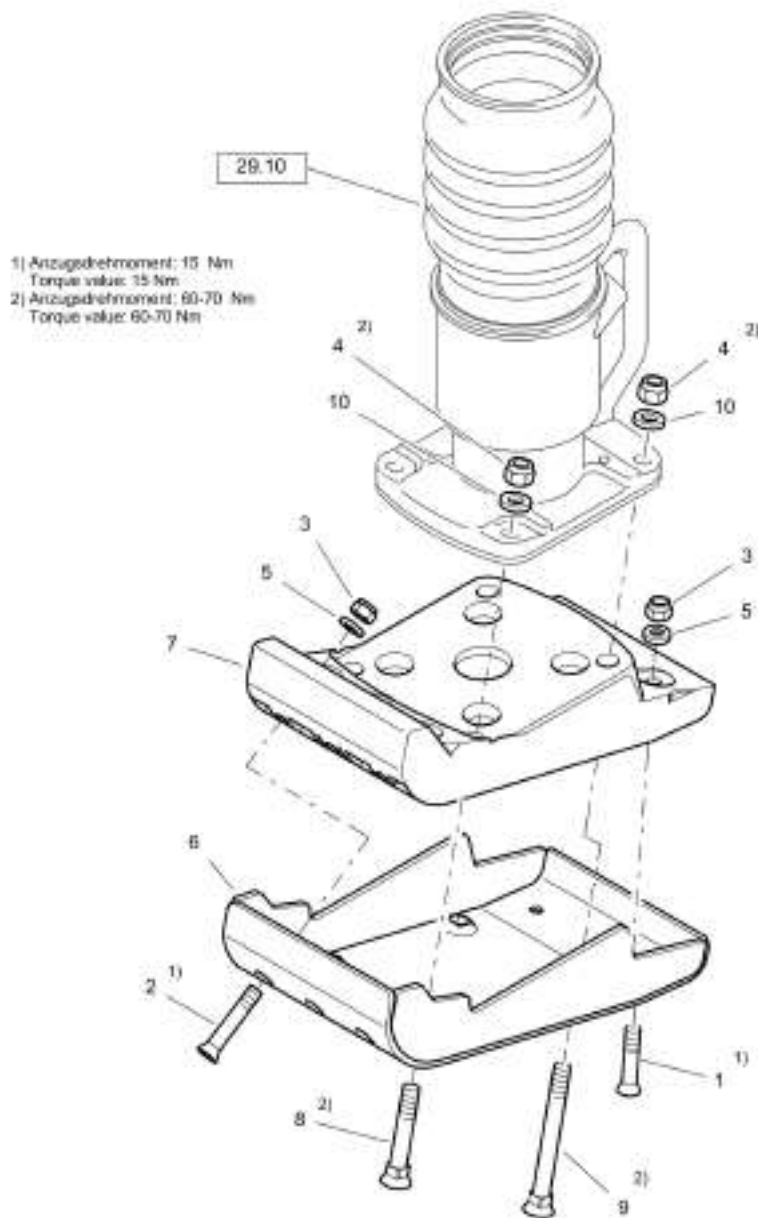

Special Equipment DL54100401_01 X27-Foot plate 160mm 13°

165.23

Refer to Parts Online for the most up to date information. The printed information might be outdated.

Mon Jun 08 12:32:36 UTC 2026

Rammer DR6X

Item	Part No.	Qty	Name	SN INFO
1	DL54003106	0	Base plate	
2	DL54003089	1	Tamping plate	

Refer to Parts Online for the most up to date information. The printed information might be outdated.

Mon Jun 08 12:32:36 UTC 2026