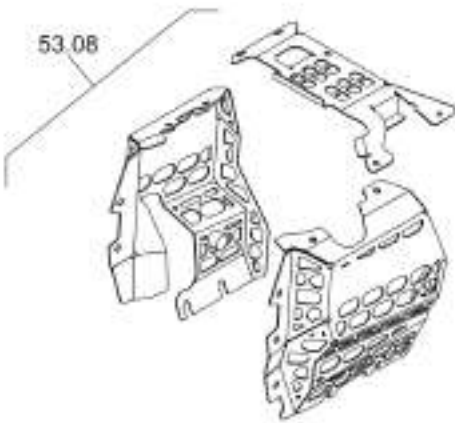

50 Frame DL92400001_00_050_DR6X-15 Frame with Attachment Parts

50.00

Rammer DR6X

Item	Part No.	Qty	Name	SN INFO
52.14	DL92410137_01		Housing	
52.16	DL92410050_06		Steering Handle	SN - from 101924151548 ff.
52.16	DL92410050_05		Steering Handle	SN - from 101924151498 to 101924151547
52.16	DL92410050_04		Steering Handle	SN - from 101924151001 to 101924151497
53.08	DL92410049_02		Engine protector	

Refer to Parts Online for the most up to date information. The printed information might be outdated.

Mon Jun 08 12:32:25 UTC 2026