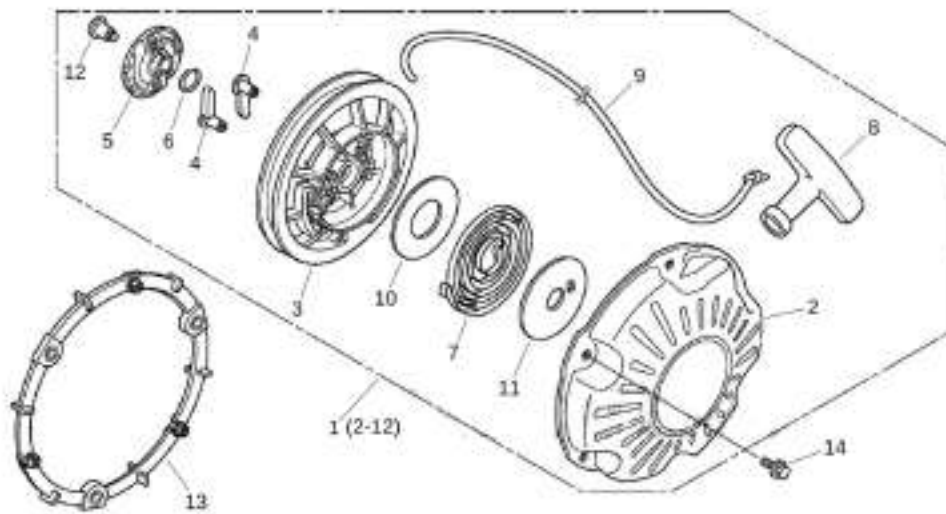

11.31

Refer to Parts Online for the most up to date information. The printed information might be outdated.

Mon Jun 08 12:32:15 UTC 2026

Rammer DR6X

Item	Part No.	Qty	Name	SN INFO
1	DL05749140	1	Recoil starter	
2	DL05749140	1	Recoil starter	
3	DL05749493	1	Rope pulley	
4	DL05747736	2	Ratchet	
5	DL05747737	1	Guide,ratchet	
6	DL05748221	1	Spring	
7	DL05747293	1	Return spring	
8	DL05749086	1	Handle	
9	DL05748546	1	Starter rope	
10	DL05748223	1	Washer	
11	DL05748224	1	Washer	
12	DL05747297	1	Locking screw	
13	DL05749142	1	Spacer piece	
14	DL05747779	3	Screw	

Refer to Parts Online for the most up to date information. The printed information might be outdated.

Mon Jun 08 12:32:15 UTC 2026