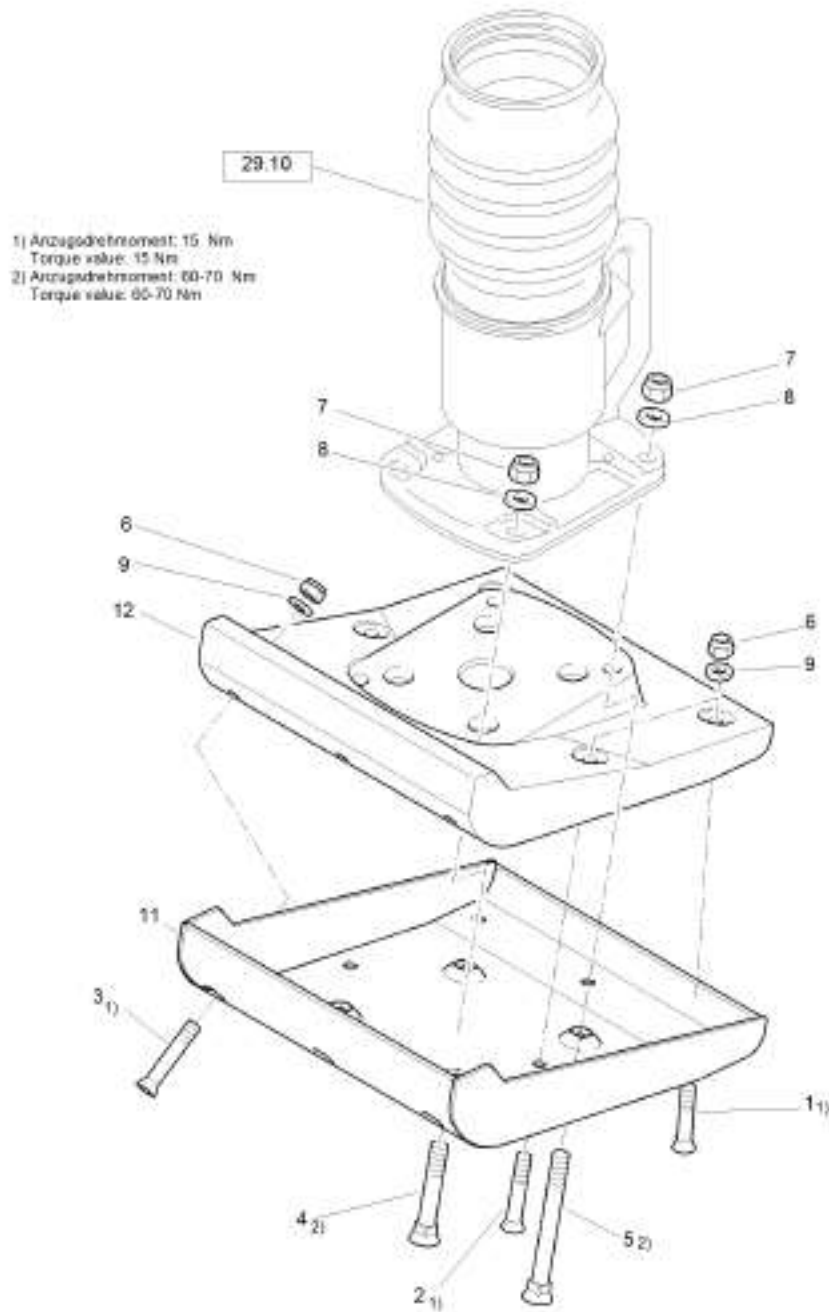

Field kits DL92401016 X24-Foot plate 290mm 13°

Refer to Parts Online for the most up to date information. The printed information might be outdated.

Mon Jun 08 12:32:03 UTC 2026

Rammer DR6X

Item	Part No.	Qty	Name	SN INFO
.	DL92401016	1	X24-Foot plate 290mm 13°	
1	DL07320830	3	Screw	
2	DL07320832	2	Screw	
3	DL07320836	3	Screw	
4	DL07361227	2	Screw	
5	DL07361239	2	Screw	
6	DL08130813	8	Safety nut	
7	DL08131218	4	Safety nut	
8	DL08752130	4	Spring washer	
9	DL08611095	8	Washer	
11	DL54210383	1	Base plate	
12	DL54200108	1	Tamping plate	
29.10	-		Spring and guide unit	

Refer to Parts Online for the most up to date information. The printed information might be outdated.

Mon Jun 08 12:32:03 UTC 2026