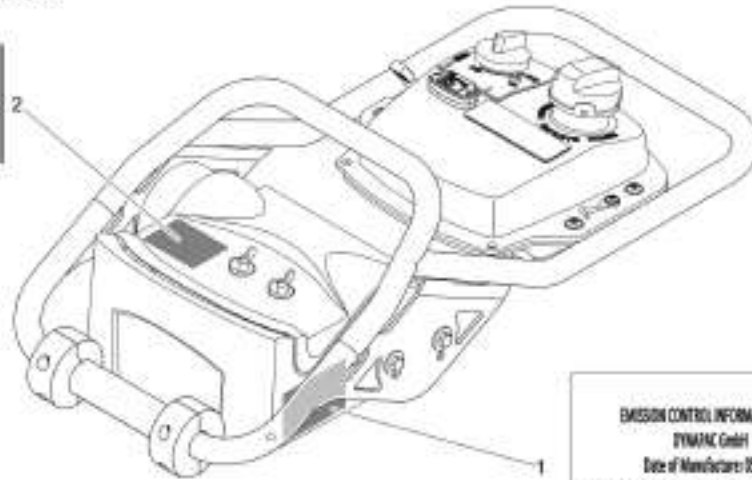

DR6X und DR7X