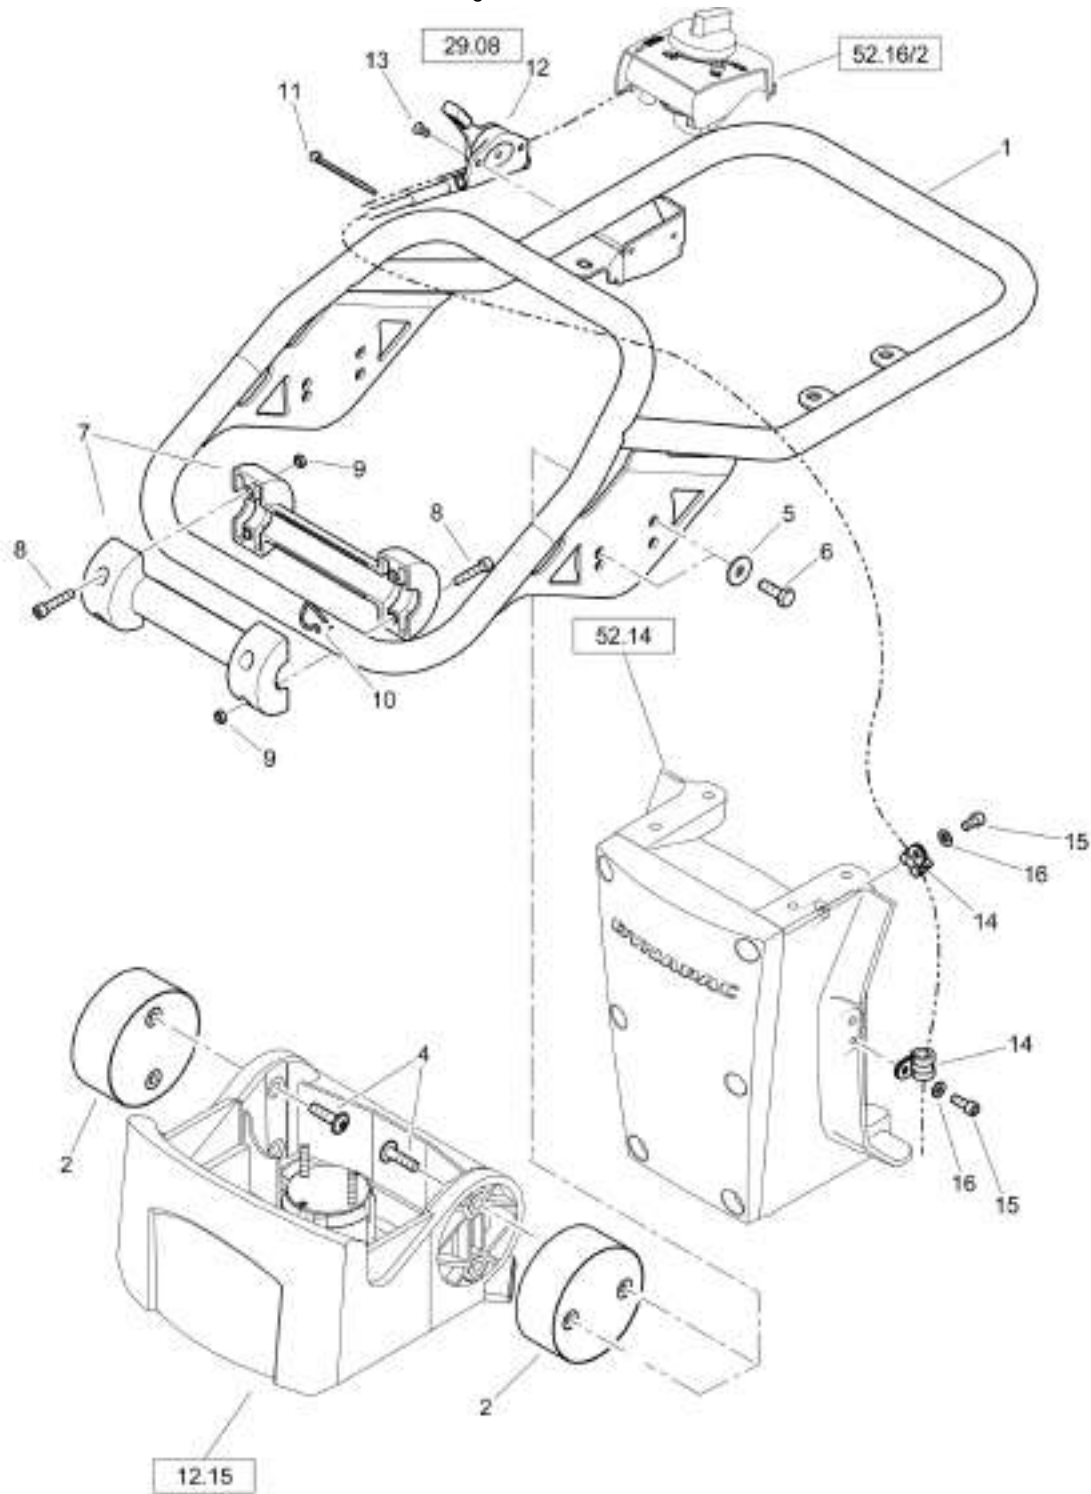

Refer to Parts Online for the most up to date information. The printed information might be outdated.

Mon Jun 08 12:32:29 UTC 2026

Frame with Attachment Parts DL92410050_04 Steering handle

52.16/1

Refer to Parts Online for the most up to date information. The printed information might be outdated.