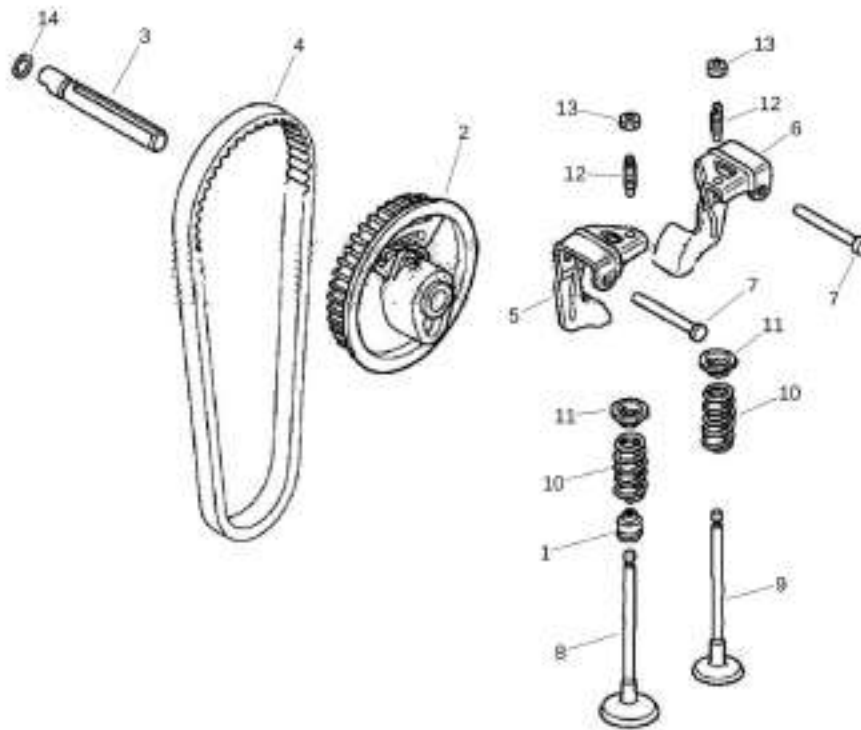

11.09

Refer to Parts Online for the most up to date information. The printed information might be outdated.

Mon Jun 08 12:32:10 UTC 2026

Rammer DR6X

Item	Part No.	Qty	Name	SN INFO
1	DL05748167	1	Valve stem seal	
2	DL05748283	1	Belt pulley	
3	DL05748179	1	Camshaft	
4	DL05748180	1	Toothed belt	
5	DL05749102	1	Rocker lever,inlet	
6	DL05749103	1	Rocker lever,outlet	
7	DL05748183	2	Rocker lever axle	
8	DL05748184	1	Inlet valve	
9	DL05749262	1	Outlet valve	
10	DL05748186	2	Valve spring	
11	DL05749082	2	Valve plate	
12	DL05748188	2	Setscrew	
13	DL05748189	2	Adjustment nut	
14	DL05748190	1	O-ring	

Refer to Parts Online for the most up to date information. The printed information might be outdated.

Mon Jun 08 12:32:10 UTC 2026