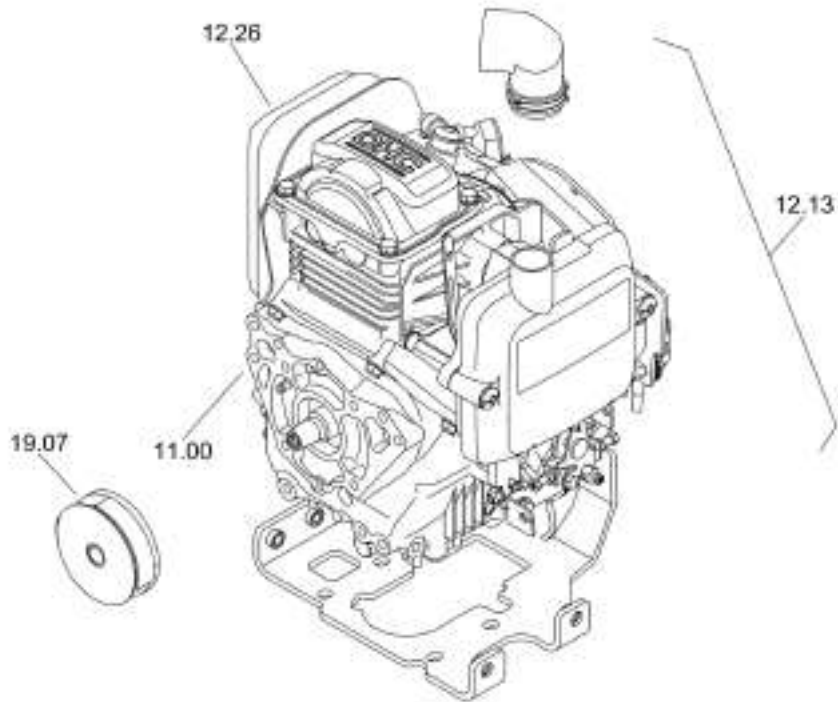

10 Engine DL92400001_00_010_DR6X-15 Engine / Fitting Parts

10.00

Refer to Parts Online for the most up to date information. The printed information might be outdated.

Mon Jun 08 12:32:07 UTC 2026

Rammer DR6X

Item	Part No.	Qty	Name	SN INFO
11.00	DL05747076_1001 E		Engine Parts List	
11.02	DLMOT025605_00		Front Cover	
11.07	DLMOT025604_00		Crankcase and cyl. head	
11.09	DLMOT025607_00		Camshaft	
11.19	DLMOT025606_00		Crankshaft And Piston	
11.22	DLMOT025611_00		Dry Air Filter	
11.25	DLMOT025615_00		Throttle Control	
11.26	DLMOT025612_00		Silencer	
11.31	DLMOT025608_00		Recoil Starter	
11.36	DLMOT025614_00		Electrical Equipment	
11.44	DLMOT025609_00		Covering	
11.46-1	DLMOT025613_00		Contact Breaker/Ign.Coil	
11.46-2	DLMOT026015_00		Contact Breaker/Ign.Coil	
11.53	DLMOT025610_00		Carburetor	
12.13	DL92411195_02		Engine	SN - from 101924151548 ff.
12.13	DL92411195_01		Engine	SN - from 101924151001 to 101924151547
12.15	DL92410048_00		Air Filter	
12.26	DL54110561_00		Engine, assembled	SN - from 101924151548 ff.
12.26	DL54110511_00		Engine, assembled	SN - from 101924151001 to 101924151547, SN - from 101924161001 to 101924161124
19.07	DLEA004836_00		Centrifugal Clutch	
19.20	DL54240250_00		Fuel filter	

Refer to Parts Online for the most up to date information. The printed information might be outdated.

Mon Jun 08 12:32:07 UTC 2026