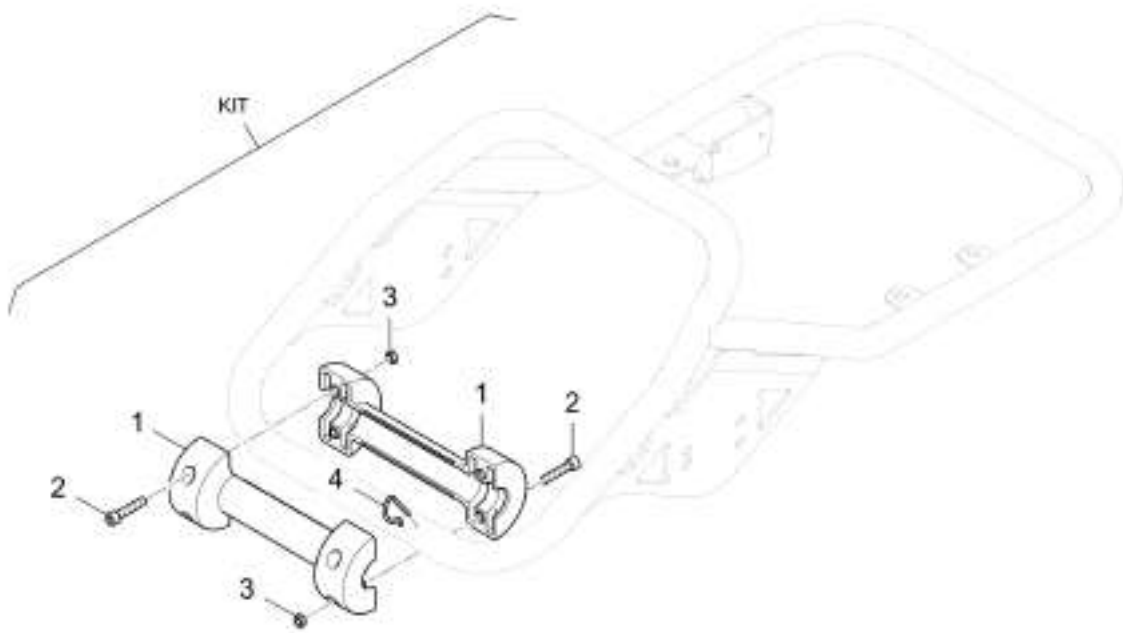

Refurbishing kits 4812217072 Refurbishing kit - roller

Refer to Parts Online for the most up to date information. The printed information might be outdated.

Mon Jun 08 12:31:58 UTC 2026

Rammer DR6X

Item	Part No.	Qty	Name	SN INFO
KIT	4812217072	1	Refurbishing kit - roller	
1	DL54270114	2	Roller	
2	DL07230692	4	Screw	
3	DL08130611	4	Safety nut	
4	DL54270141	1	Spring cotter	

Refer to Parts Online for the most up to date information. The printed information might be outdated.

Mon Jun 08 12:31:58 UTC 2026