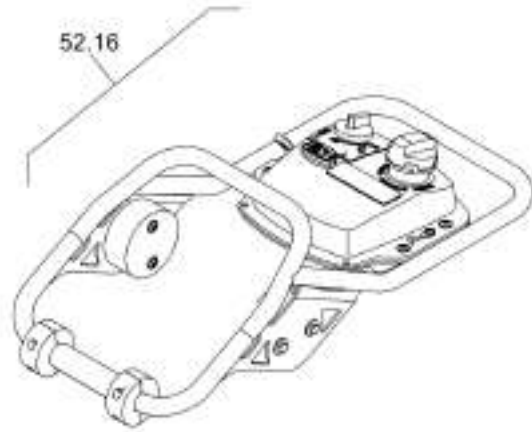

50 Frame DL92400001_00_050_DR6X-15 Frame with Attachment Parts

50.00

Rammer DR6X

Item	Part No.	Qty	Name	SN INFO
52.14	DL92410137_01		Housing	
52.16	DL92410050_06		Steering Handle	SN - from 101924151548 ff.
52.16	DL92410050_05		Steering Handle	SN - from 101924151498 to 101924151547
52.16	DL92410050_04		Steering Handle	SN - from 101924151001 to 101924151497
53.08	DL92410049_02		Engine protector	

Refer to Parts Online for the most up to date information. The printed information might be outdated.

Mon Jun 08 12:32:25 UTC 2026