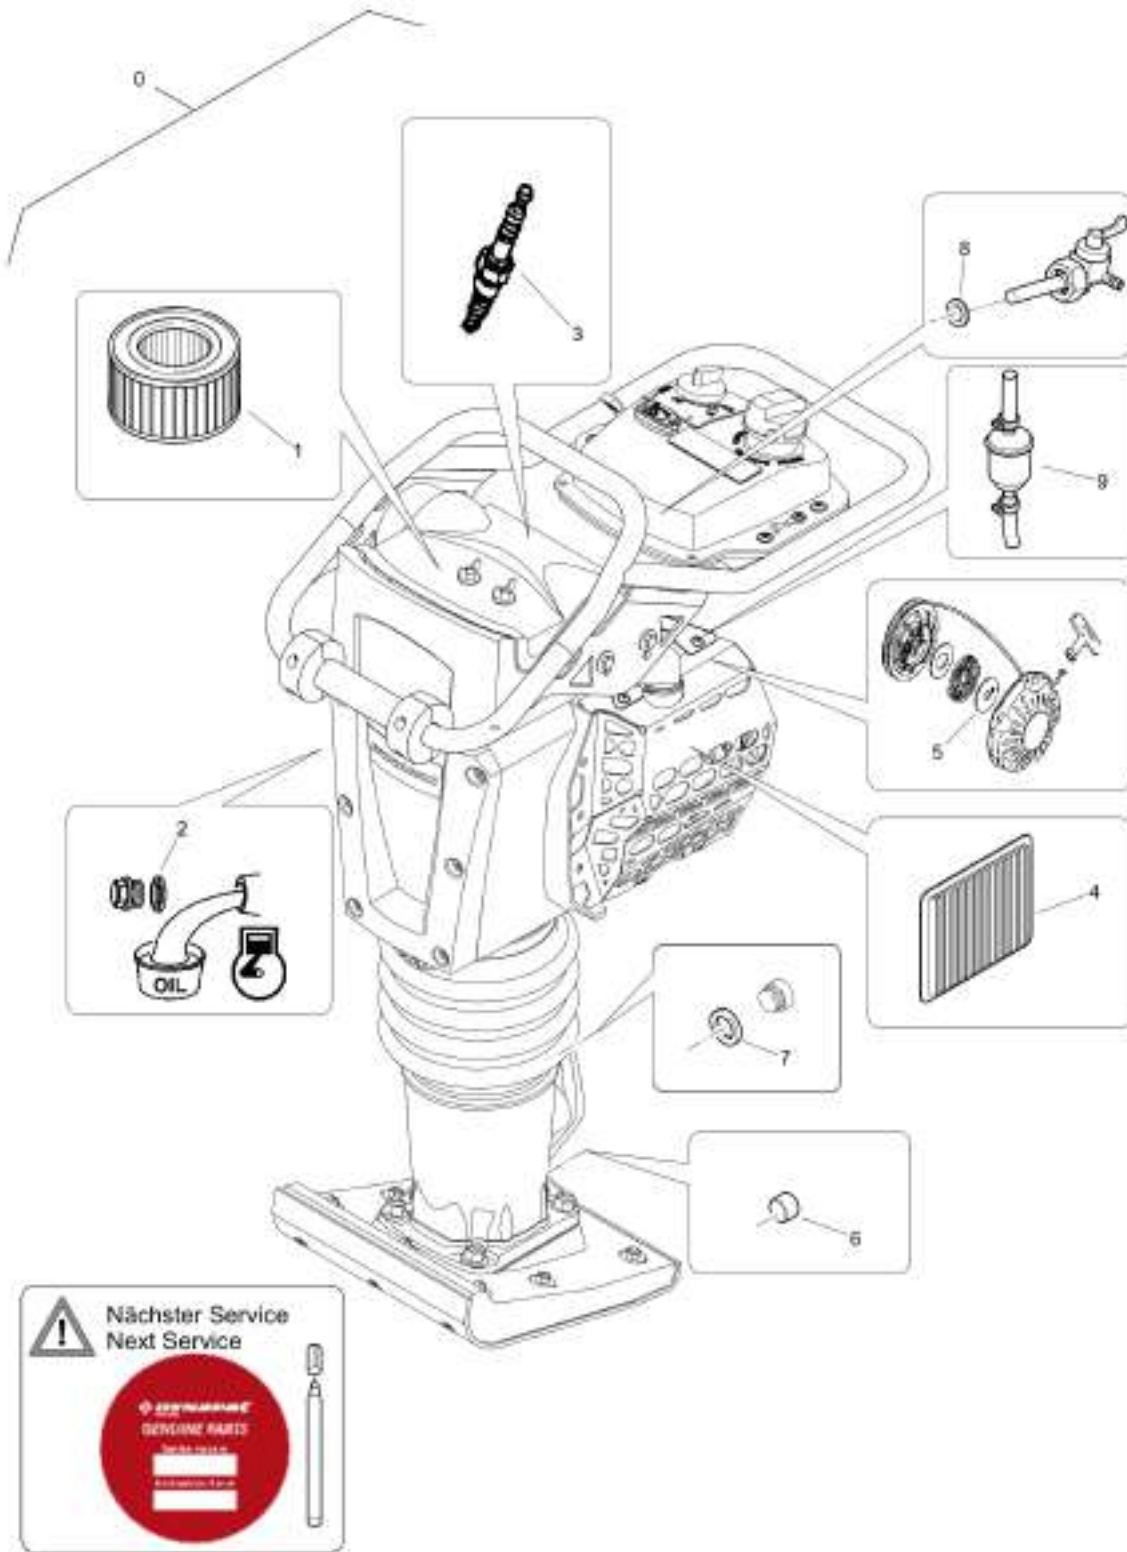

Service, repair and wear part kits DL92492405 Service kit

194.08

Refer to Parts Online for the most up to date information. The printed information might be outdated.

Mon Jun 08 12:31:57 UTC 2026

Rammer DR6X

Item	Part No.	Qty	Name	SN INFO
0	DL92492405	1	Service kit	
1	DL05727224	1	Filter element,air	
2	DL05747129	1	Gasket, oil drain	
3	DL05748175	1	Spark plug	
4	DL05748269	1	Filter element	
5	DL05748546	1	Starter rope	
6	DL07611010	1	Screw plug	
7	DL09331746	1	Sealing ring	
8	DL05824228	1	Gasket	
9	DL54240250	1	Fuel filter	SN - from 101924181026 ff.
9	DL54240248	1	Fuel filter	SN - from 101924181001 to 101924181025

Refer to Parts Online for the most up to date information. The printed information might be outdated.

Mon Jun 08 12:31:57 UTC 2026