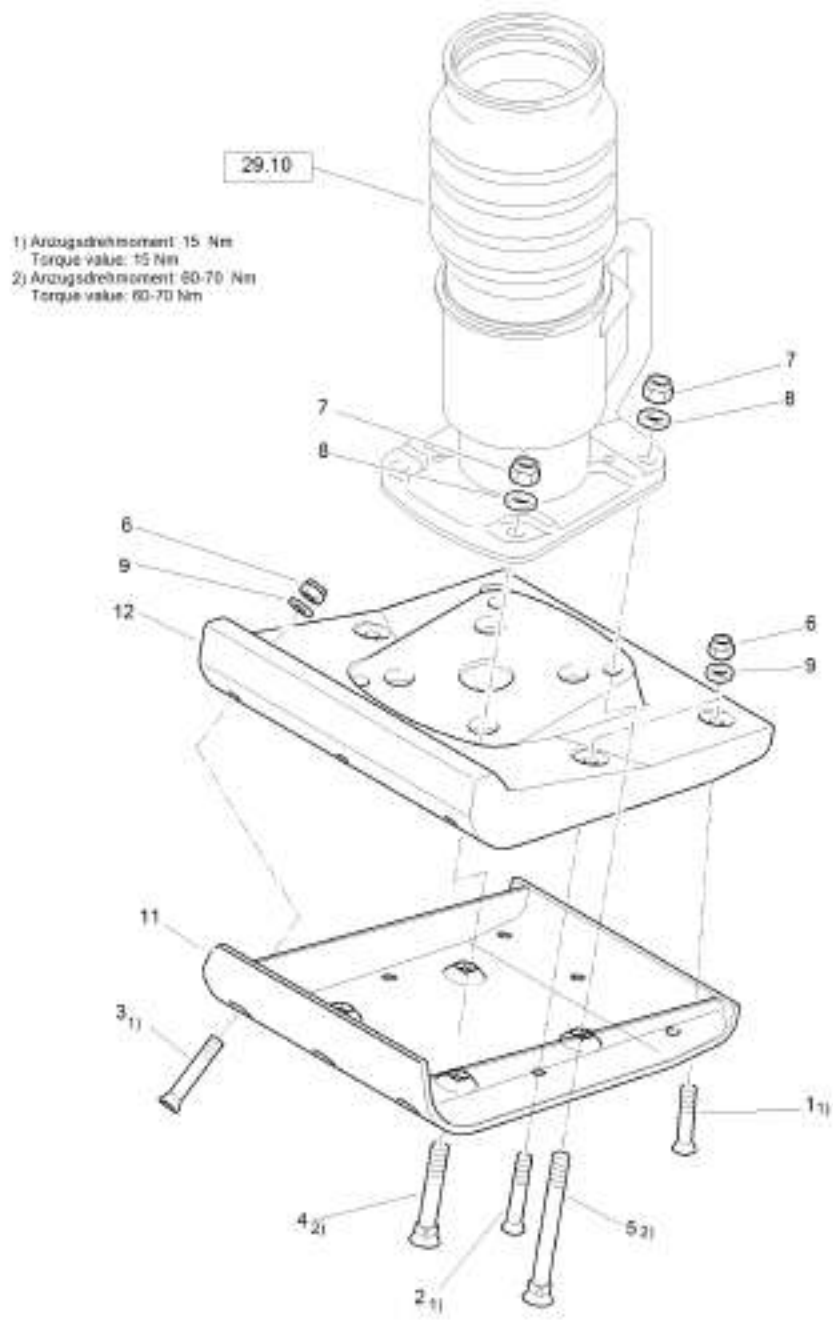

Field kits DL92401015 X23-Foot plate 330mm 13°

Rammer DR6X

Item	Part No.	Qty	Name	SN INFO
.	DL92401015	1	X23-Foot plate 330mm 13°	
1	DL07320830	3	Screw	
2	DL07320832	2	Screw	
3	DL07320836	3	Screw	
4	DL07361227	2	Screw	
5	DL07361239	2	Screw	
6	DL08130813	8	Safety nut	
7	DL08131218	4	Safety nut	
8	DL08752130	4	Spring washer	
9	DL08611095	8	Washer	
11	DL54210389	1	Base plate	
12	DL54200108	1	Tamping plate	
29.10	-		Spring and guide unit	

Refer to Parts Online for the most up to date information. The printed information might be outdated.

Mon Jun 08 12:32:03 UTC 2026