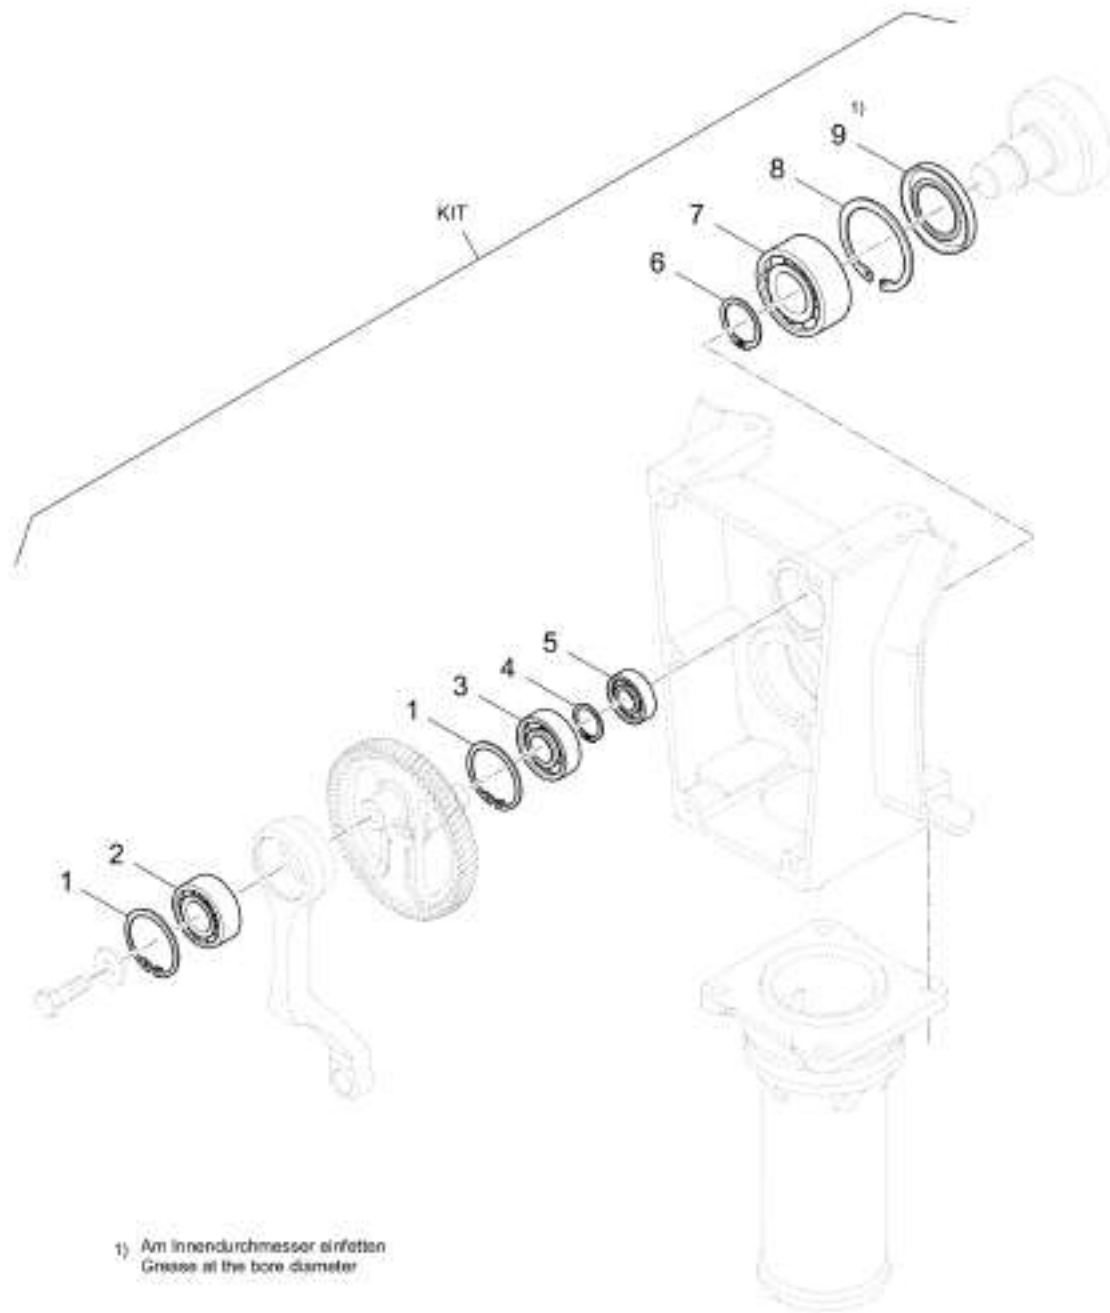

Service, repair and wear part kits 4812217541 Repair kit, transmission

1) Am Innendurchmesser einfetten
Grease at the bore diameter

Rammer DR6X

Item	Part No.	Qty	Name	SN INFO
KIT	4812217541	1	Repair kit, transmission	
1	DL09222900	2	Circlip,internal	
2	DL05121005	1	Angular ball bearing	
3	DL05114075	1	Ball bearing,grooved	
4	DL09211300	1	Circlip,external	
5	DL05114073	1	Ball bearing,grooved	
6	DL09212100	1	Circlip,external	
7	DL05121077	1	Angular ball bearing	
8	DL09223700	1	Circlip,internal	
9	DL09312442	1	Radial seal	

Refer to Parts Online for the most up to date information. The printed information might be outdated.

Mon Jun 08 12:31:53 UTC 2026