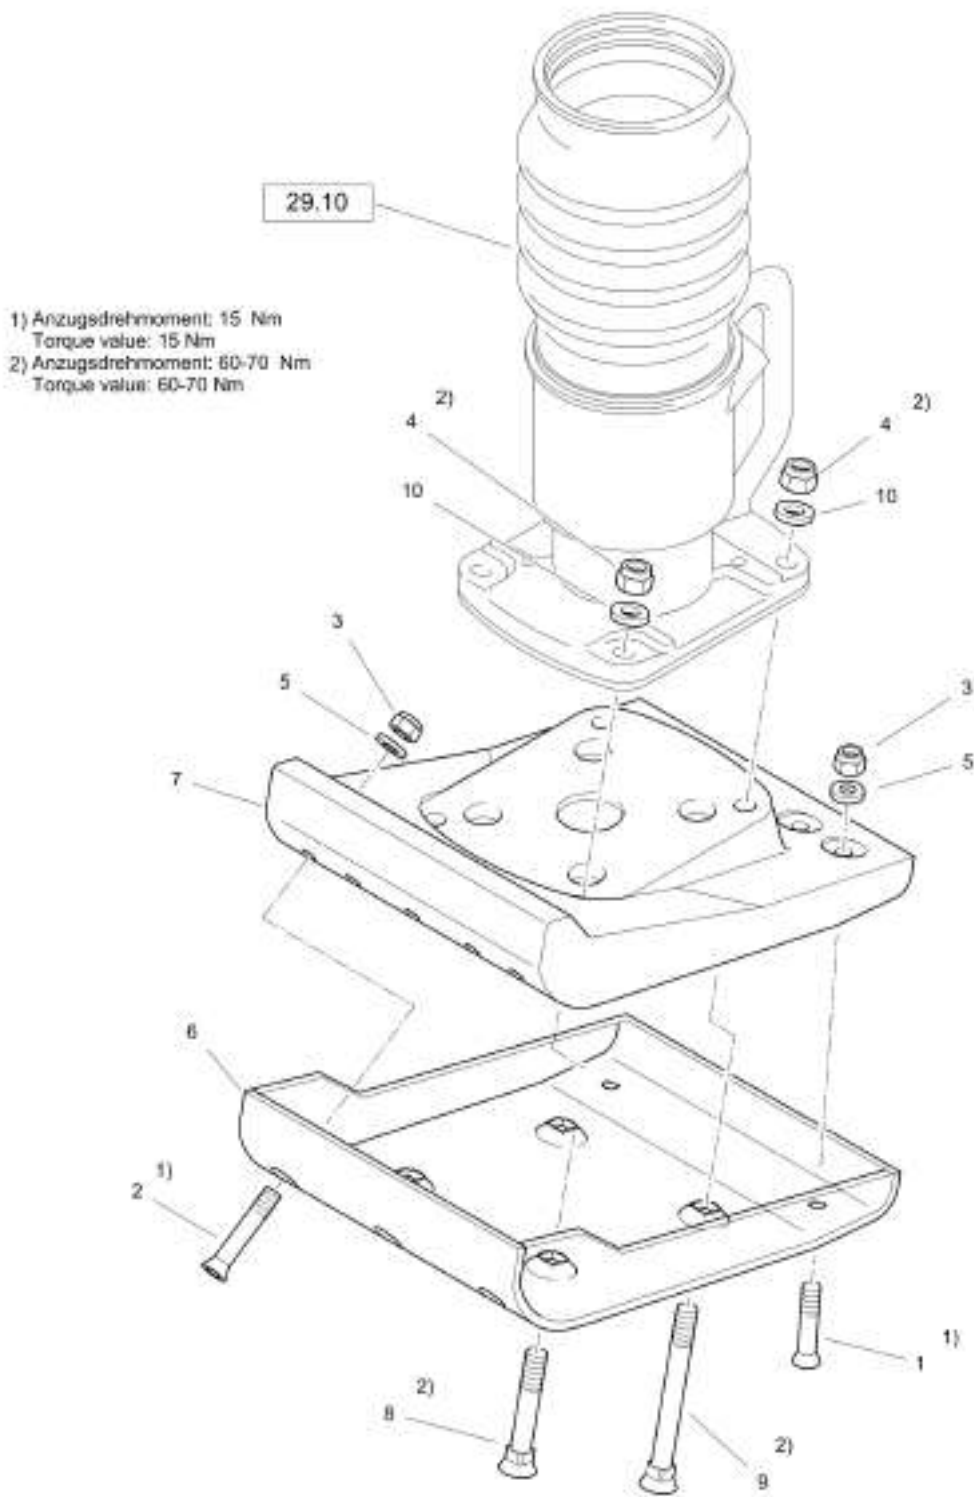

Field kits DL92401018 X26-Foot plate 200mm 13°

Refer to Parts Online for the most up to date information. The printed information might be outdated.

Mon Jun 08 12:32:01 UTC 2026

Rammer DR6X

Item	Part No.	Qty	Name	SN INFO
.	DL92401018	1	X26-Foot plate 200mm 13°	
1	DL07320830	2	Screw	
2	DL07320836	3	Screw	
3	DL08130813	5	Safety nut	
4	DL08131218	4	Safety nut	
5	DL08611095	5	Washer	
6	DL54210387	1	Base plate	
7	DL54003089	1	Tamping plate	
8	DL07361227	2	Screw	
9	DL07361239	2	Screw	
10	DL08752130	4	Spring washer	

Refer to Parts Online for the most up to date information. The printed information might be outdated.

Mon Jun 08 12:32:01 UTC 2026