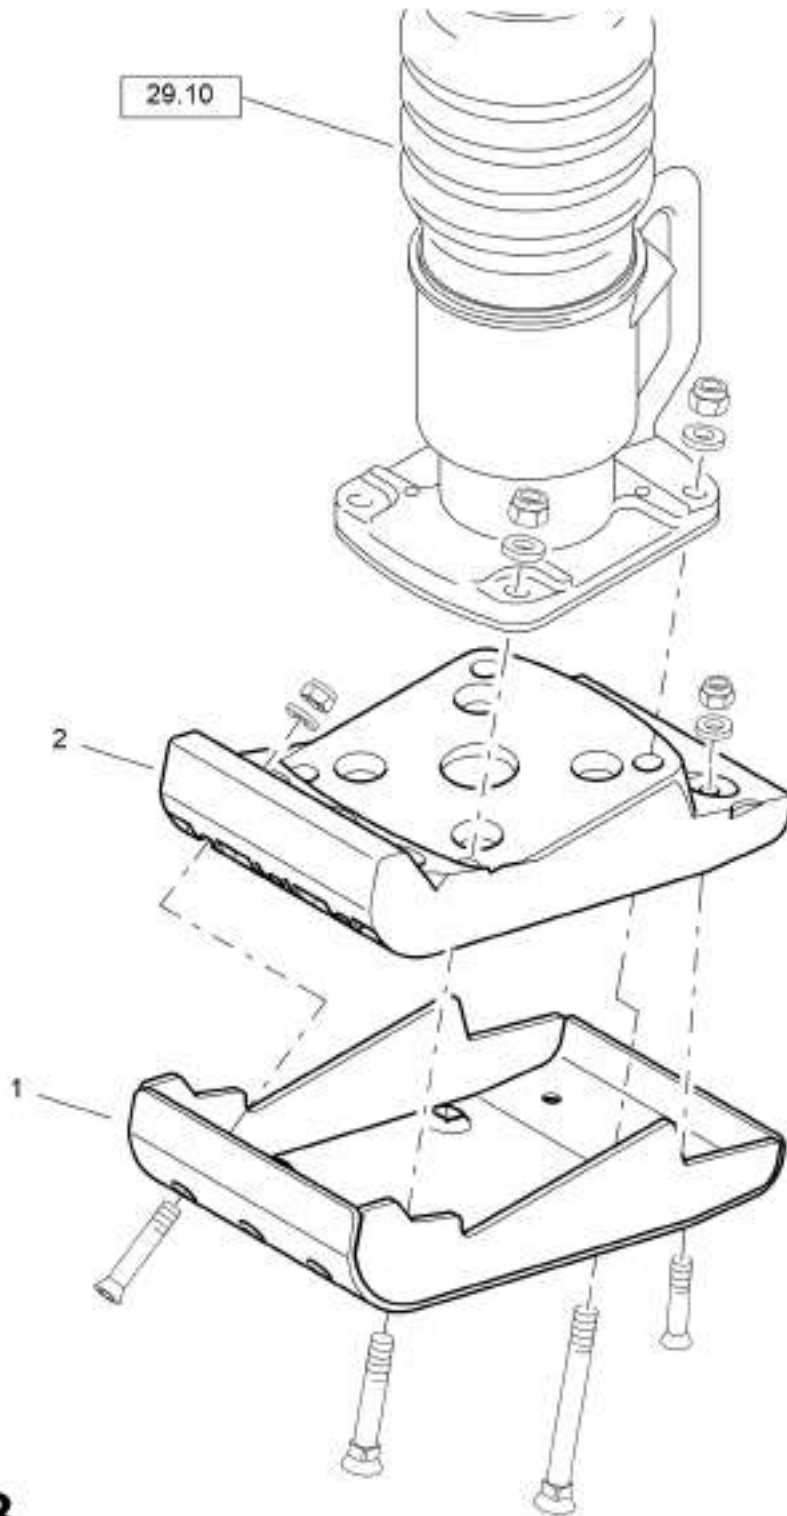

Special Equipment DL54100401_02 X27-Foot plate 160mm 13°

165.23

Refer to Parts Online for the most up to date information. The printed information might be outdated.

Mon Jun 08 12:32:37 UTC 2026

Rammer DR6X

Item	Part No.	Qty	Name	SN INFO
1	DL54210378	1	Base plate	
2	DL54003089	1	Tamping plate	

Refer to Parts Online for the most up to date information. The printed information might be outdated.

Mon Jun 08 12:32:37 UTC 2026