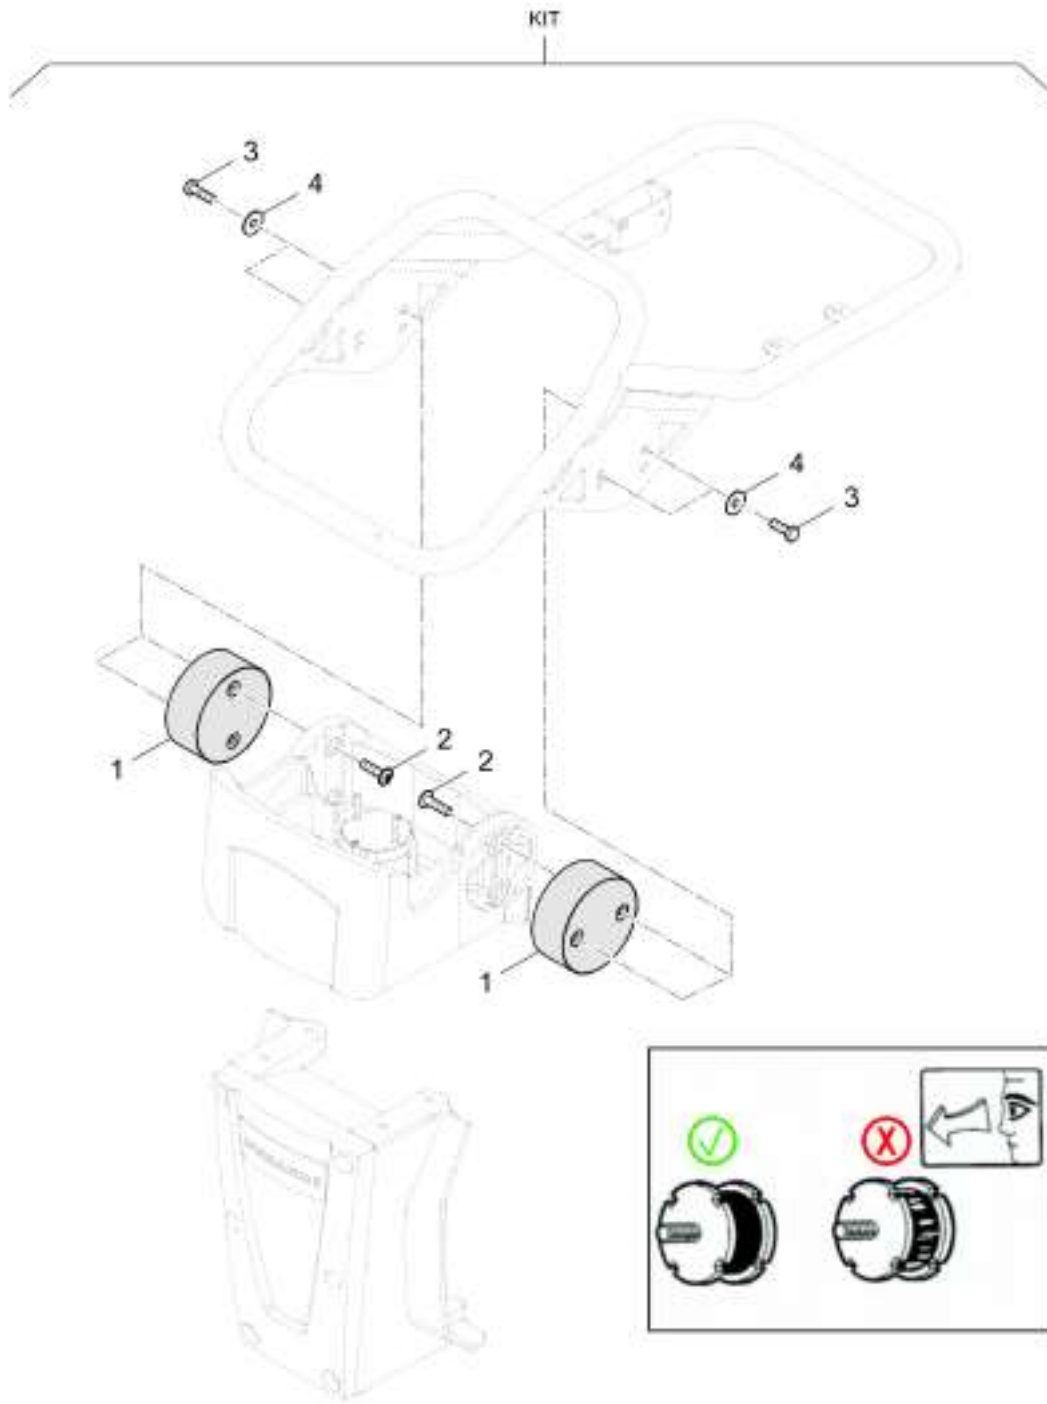

Service, repair and wear part kits 4812216937 Repair kit, shock-absorber

Refer to Parts Online for the most up to date information. The printed information might be outdated.

Mon Jun 08 12:31:52 UTC 2026

Rammer DR6X

Item	Part No.	Qty	Name	SN INFO
KIT	4812216937	1	Repair kit, shock-absorber	
1	DL06180320	2	Rubber buffer	
2	DL07210817	4	Screw	
3	DL07140820	4	Screw	
4	DL08621084	4	Washer	

Refer to Parts Online for the most up to date information. The printed information might be outdated.

Mon Jun 08 12:31:52 UTC 2026