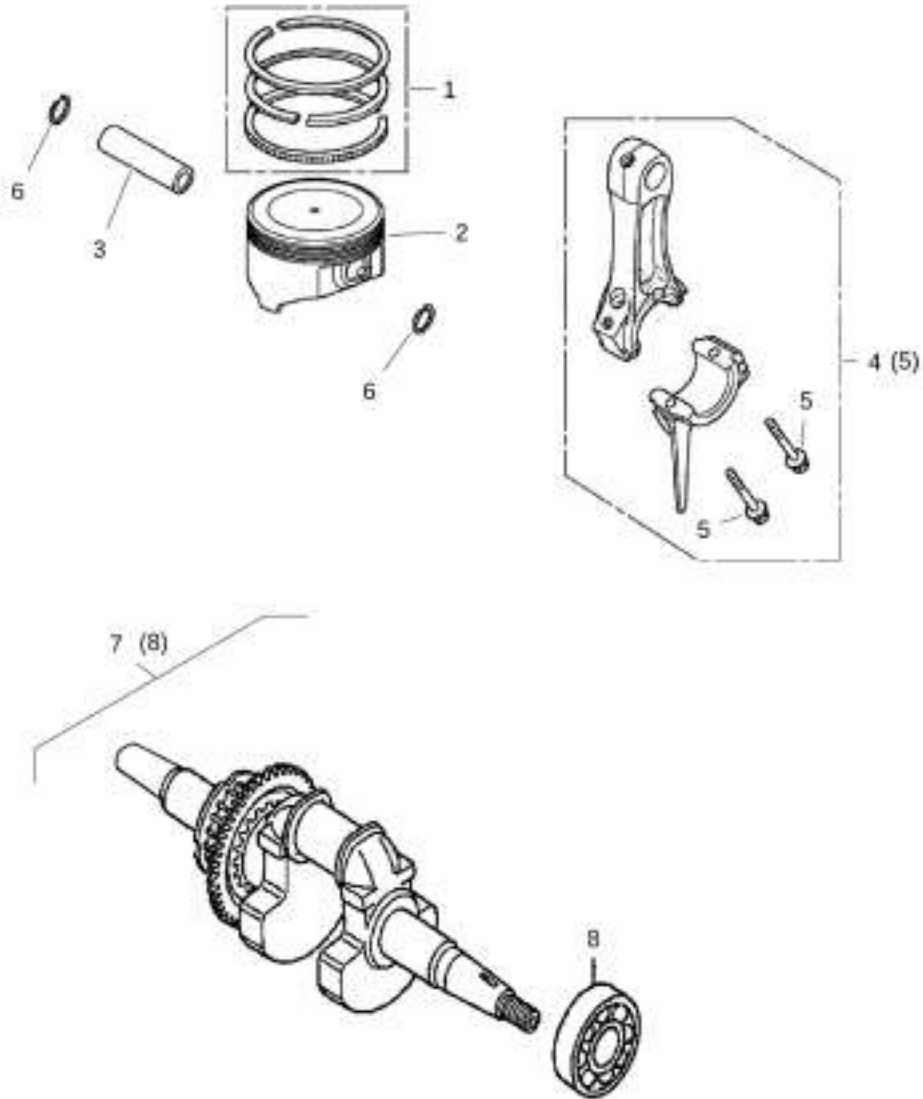

11.19

Refer to Parts Online for the most up to date information. The printed information might be outdated.

Mon Jun 08 12:32:10 UTC 2026

Rammer DR6X

Item	Part No.	Qty	Name	SN INFO
1	DL05749083	1	Piston ring set	
2	DL05749084	1	Piston	
3	DL05747134	1	Floating wrist pin	
4	DL05749130	1	Piston rod	
5	DL05749131	2	Screw	
6	DL05747396	2	Spring ring	
7	DL05749132	1	Crankshaft	
8	DL05749133	1	Radial ball bearing	

Refer to Parts Online for the most up to date information. The printed information might be outdated.

Mon Jun 08 12:32:10 UTC 2026