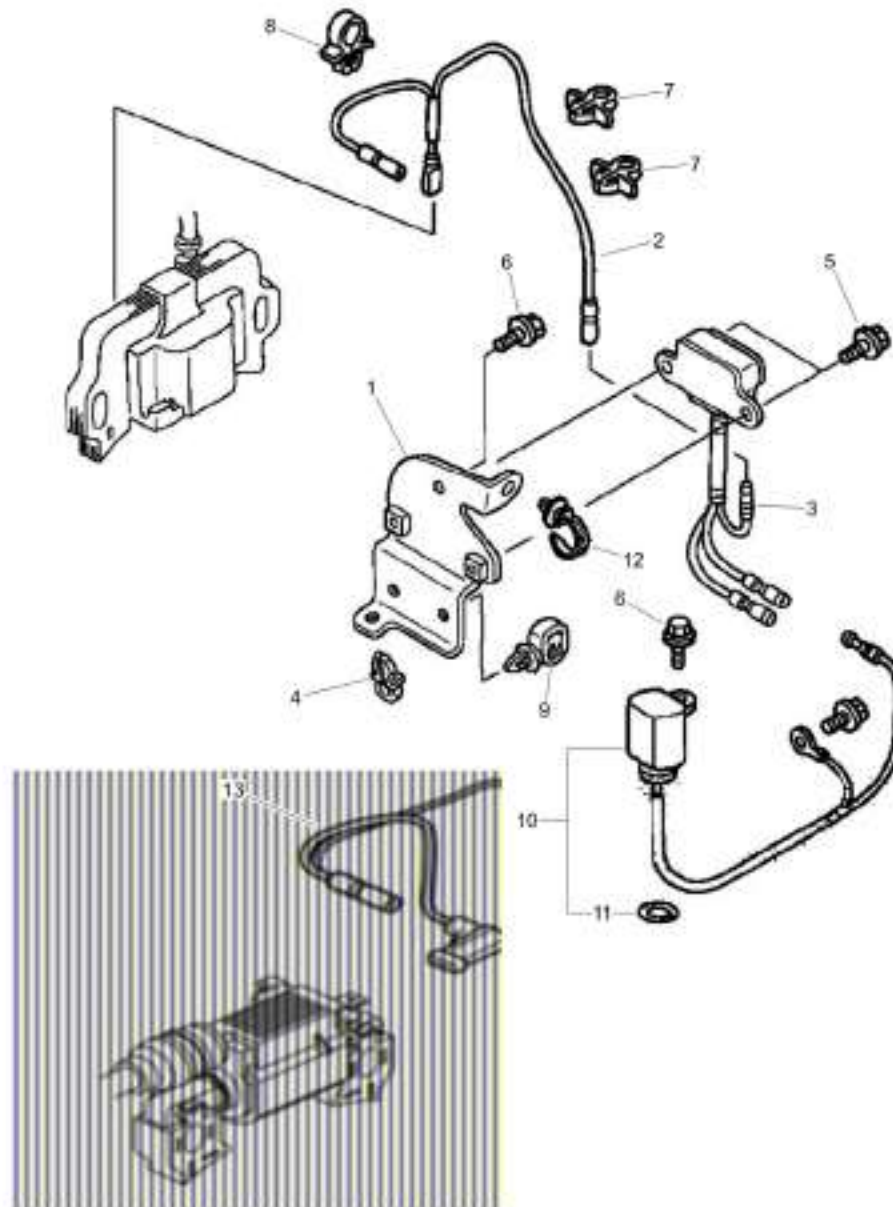

11.36

Refer to Parts Online for the most up to date information. The printed information might be outdated.

Mon Jun 08 12:32:16 UTC 2026

Rammer DR6X

Item	Part No.	Qty	Name	SN INFO
1	DL05748536	1	Pillow block	
2	DL05748532	1	Connecting cable	
3	DL05748595	1	Oil alarm unit	
4	DL05748431	1	Holder	
5	DL05748538	2	Screw	
6	DL05747995	4	Screw	
7	DL05748534	2	Cable clamp	
8	DL05748124	1	Hose clip	
9	DL05748539	1	Cable clamp	
10	DL05748533	1	Switch	
11	DL05748535	1	O-ring	
12	DL05748596	1	Clamp	
13	DL05749267	1	Connecting cable	

Refer to Parts Online for the most up to date information. The printed information might be outdated.

Mon Jun 08 12:32:16 UTC 2026