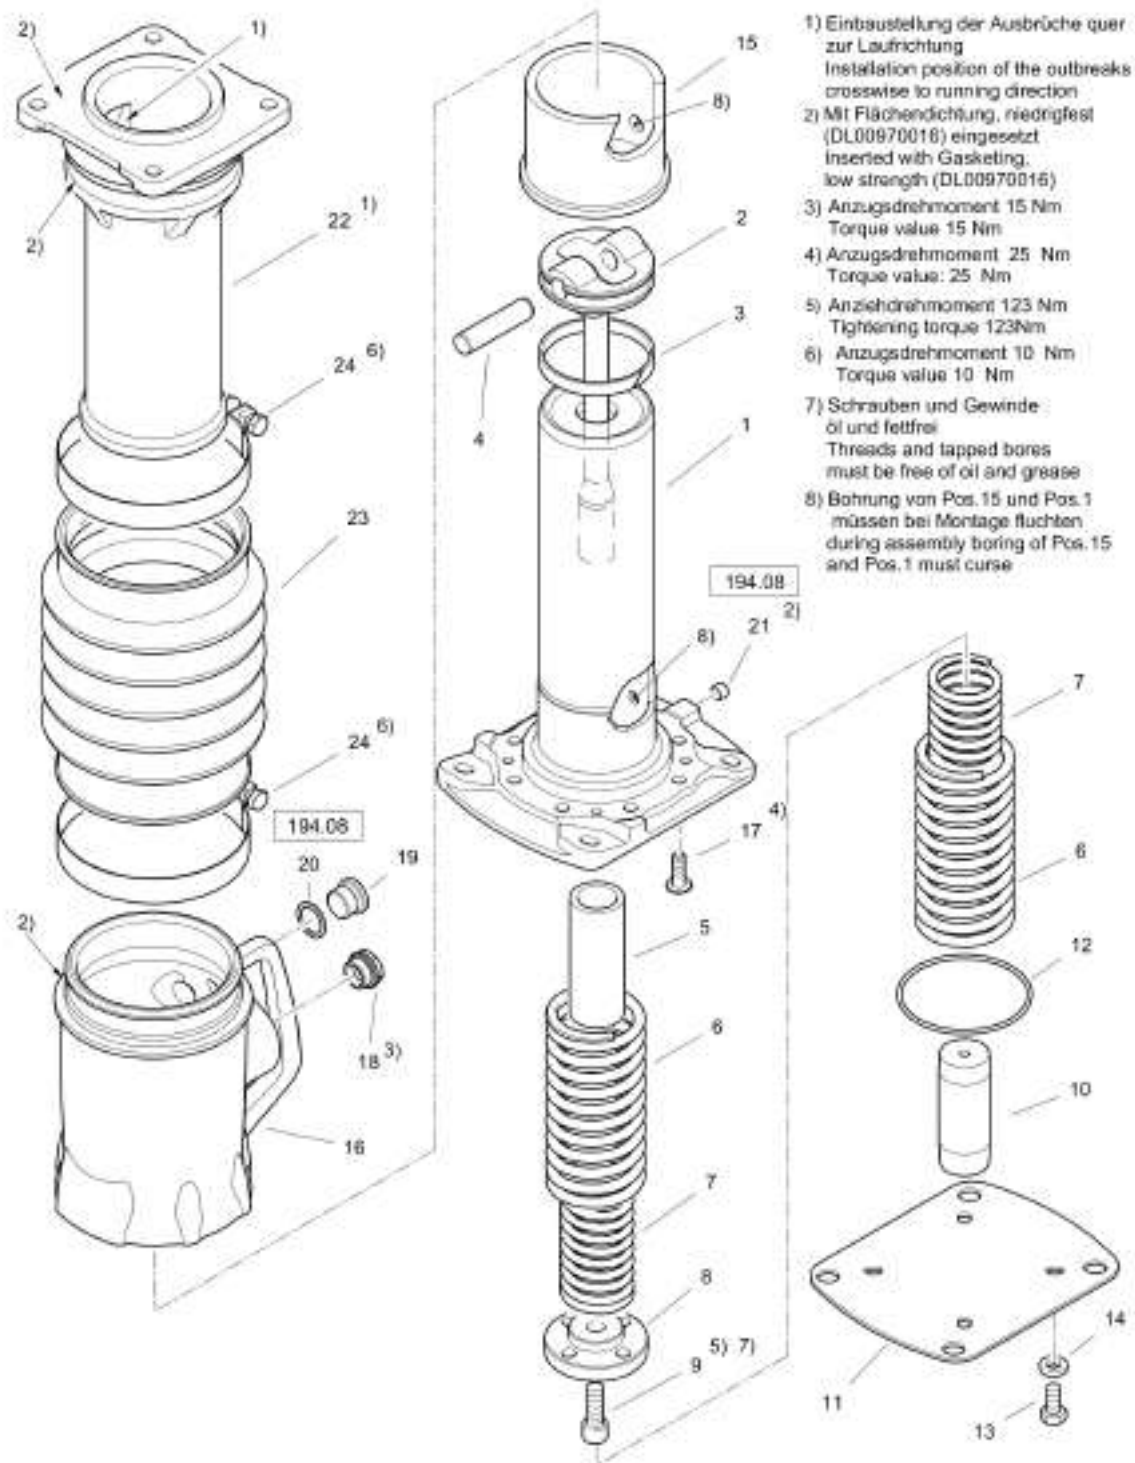

Mon Jun 08 12:32:23 UTC 2026

29.10

Refer to Parts Online for the most up to date information. The printed information might be outdated.

Mon Jun 08 12:32:24 UTC 2026

Rammer DR6X

Item	Part No.	Qty	Name	SN INFO
1	DL54210245	1	Inner guide	
2	DL54210191	1	Piston rod	
3	DL06245029	1	Piston guiding ring	
4	DL54210128	1	Floating wrist pin	
5	DL54210260	1	Stop	
6	DL54210133	2	Pressure spring	
7	DL54210134	2	Pressure spring	
8	DL54210193	1	Piston	
9	DL07231227	1	Screw	
10	DL54210261	1	Stop	
11	DL54210244	1	Cover plate	
12	DL06220853	1	Loop ring	
13	DL07140818	4	Screw	
14	DL08752084	4	Spring washer	
15	DL54210206	1	Stop	SN - from 101924071001 to 101924071032
15	DL54210266	1	Stop	SN - from 101924081001 ff., SN - from 101924071033 ff.
16	DL54210234	1	Foot cup	
17	DL07210825	8	Screw	
18	DL05973134	1	Oil level gauge	
19	DL07622015	1	Screw plug	
20	DL09331746	1	Sealing ring	
21	DL07611010	1	Screw plug	
22	DL54210248	1	Outer guide	
23	DL92410012	1	Bellows	
24	DL05551492	2	Hose clip	
194.08			Service kit	