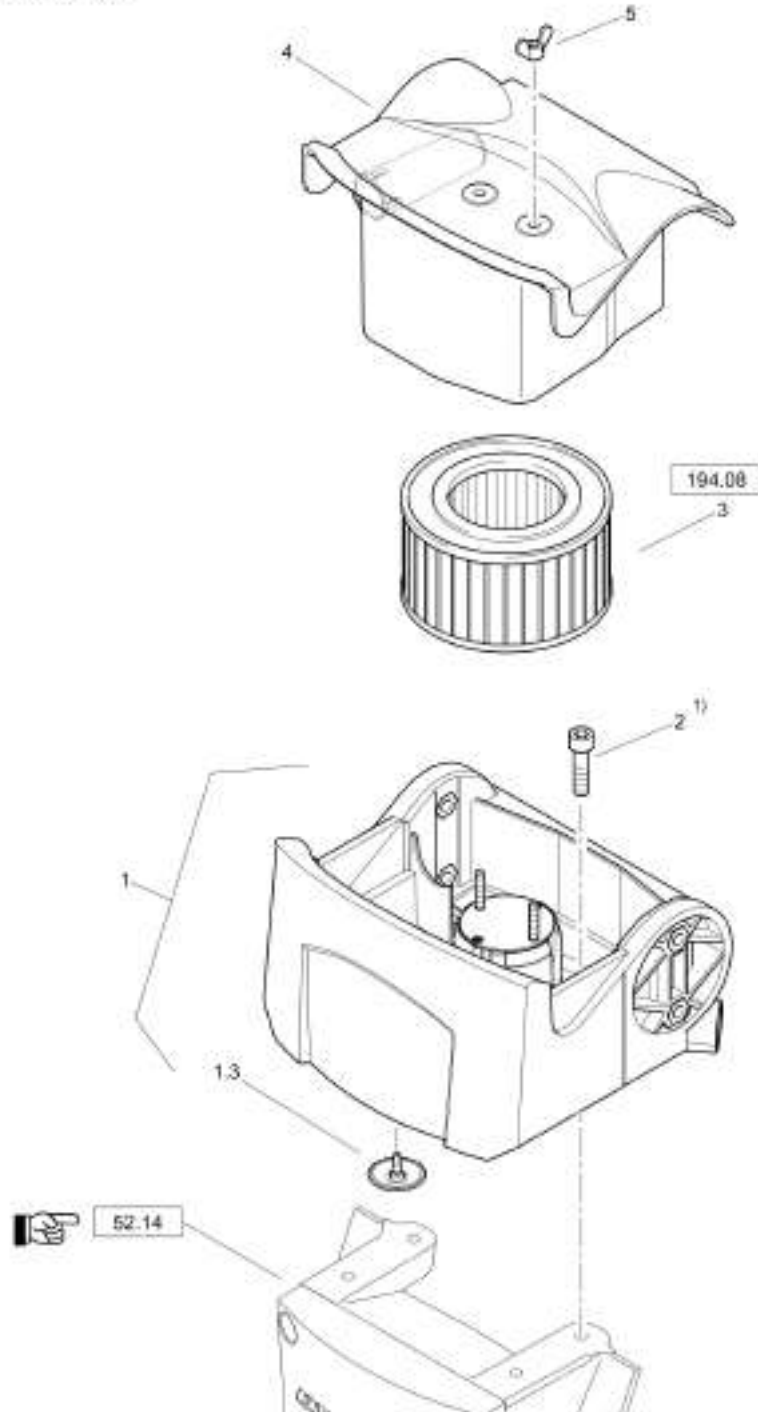

1) Anziehdrehmoment 50 Nm
Tightening torque 50 Nm

12.15

Refer to Parts Online for the most up to date information. The printed information might be outdated.

Mon Jun 08 12:32:21 UTC 2026

Rammer DR6X

Item	Part No.	Qty	Name	SN INFO
1	DL54250190	1	Air filter housing,assembled	
1.3	DL05821161	1	Diaphragm valve	
2	DL07231027	4	Screw	
3	DL05727224	1	Filter element,air	
4	DL92410015	1	Cover, air filter,assembled	
5	DL08316610	2	Wing nut	
52.14			Housing	
194.08			Service kit	

Refer to Parts Online for the most up to date information. The printed information might be outdated.

Mon Jun 08 12:32:21 UTC 2026