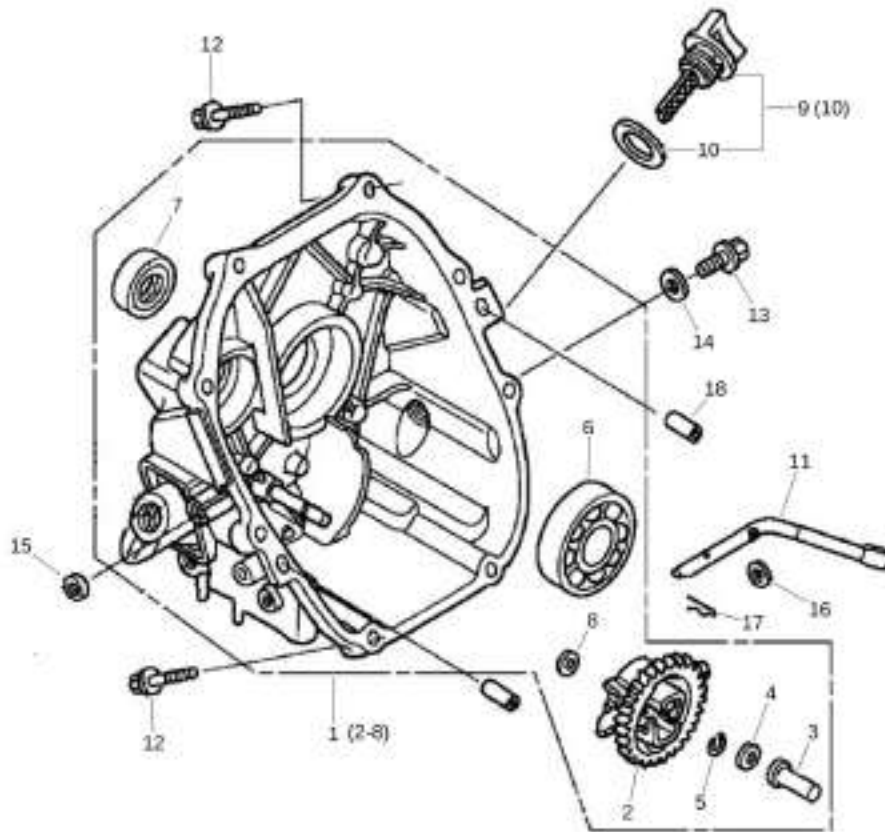

11.02

Refer to Parts Online for the most up to date information. The printed information might be outdated.

Mon Jun 08 12:32:08 UTC 2026

Rammer DR6X

Item	Part No.	Qty	Name	SN INFO
1	DL05749126	1	Crank case cover	
2	DL05748156	1	Governor kit	
3	DL05747226	1	Spool valve	
4	DL05747233	1	Thrust disc	
5	DL05747377	1	Spring ring	
6	DL05747185	1	Ball bearing,grooved	
7	DL05747187	1	Radial seal	
8	DL05747348	1	Washer	
9	DL05749109	1	Filler cap	
10	DL05748603	1	Gasket, oil dip stick	
11	DL05748159	1	Arm governor	
12	DL05747395	8	Screw	
13	DL05747180	1	Drain plug	
14	DL05747129	1	Gasket, oil drain	
15	DL05748162	1	Radial seal	
16	DL05747348	1	Washer	
17	DL05747349	1	Spring cotter	
18	DL05748161	2	Pin	

Refer to Parts Online for the most up to date information. The printed information might be outdated.

Mon Jun 08 12:32:08 UTC 2026