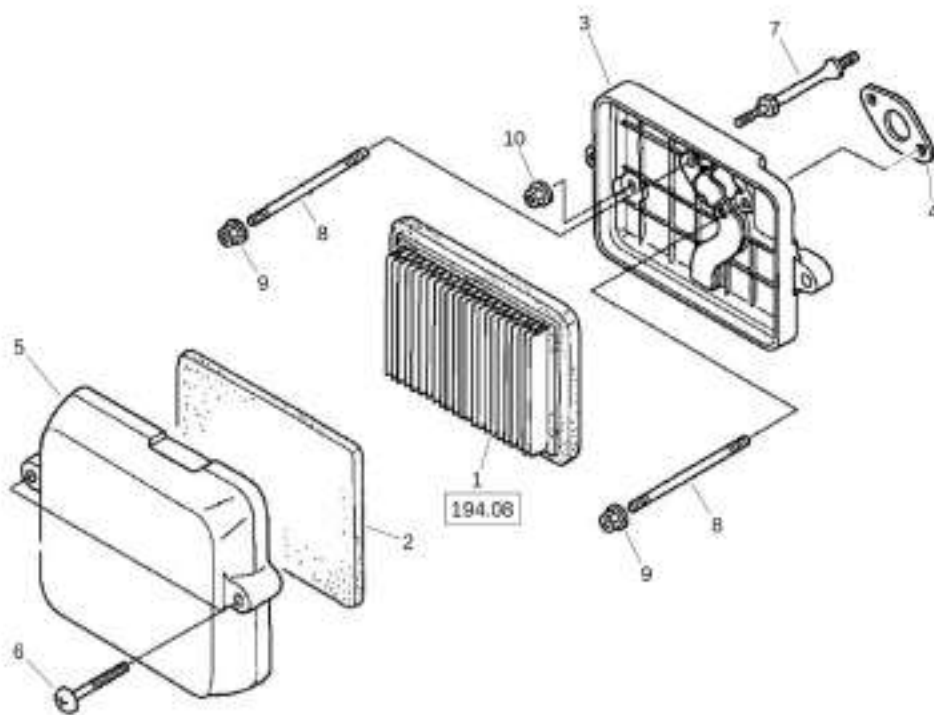

11.22

Refer to Parts Online for the most up to date information. The printed information might be outdated.

Mon Jun 08 12:32:12 UTC 2026

Rammer DR6X

Item	Part No.	Qty	Name	SN INFO
1	DL05748269	1	Filter element	
2	DL05748319	1	External filter	
3	DL05748270	1	Housing part	
4	DL05748211	1	Gasket	
5	DL05748657	1	Housing, front part	
6	DL05748272	2	Screw	
7	DL05748273	1	Stud	
8	DL05749134	2	Stud	
9	DL05747578	2	Collar nut	
10	DL05747312	1	Collar nut	

Refer to Parts Online for the most up to date information. The printed information might be outdated.

Mon Jun 08 12:32:12 UTC 2026