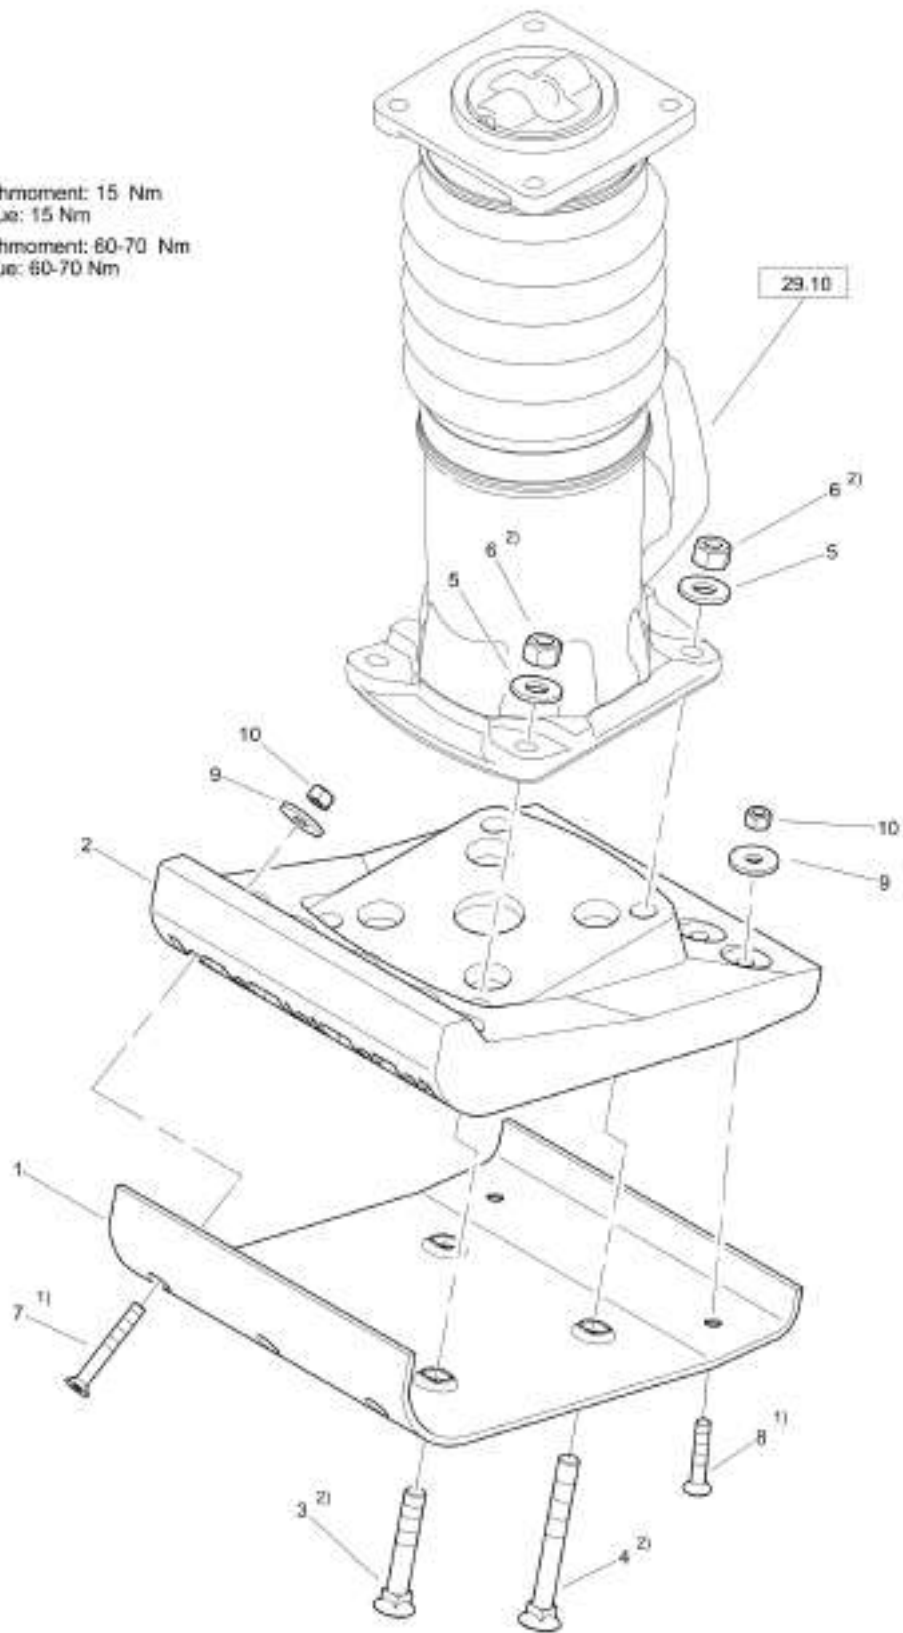

Mon Jun 08 12:32:31 UTC 2026

Plate / Foot DL54200006_00 Tamper Foot

- 1) Anzugsdrehmoment: 15 Nm
Torque value: 15 Nm
- 2) Anzugsdrehmoment: 60-70 Nm
Torque value: 60-70 Nm

65.11

Refer to Parts Online for the most up to date information. The printed information might be outdated.