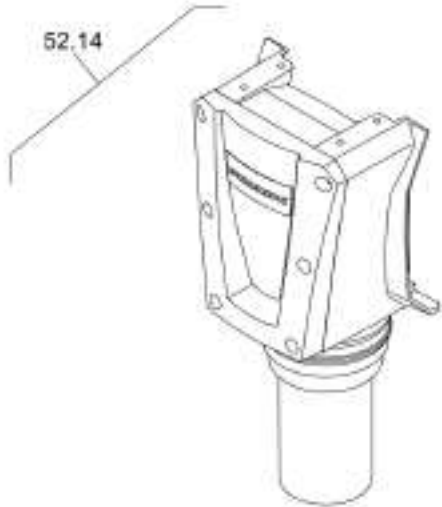

50 Frame DL92400001_00_050_DR6X-15 Frame with Attachment Parts

50.00

Rammer DR6X

Item	Part No.	Qty	Name	SN INFO
52.14	DL92410137_01		Housing	
52.16	DL92410050_06		Steering Handle	SN - from 101924151548 ff.
52.16	DL92410050_05		Steering Handle	SN - from 101924151498 to 101924151547
52.16	DL92410050_04		Steering Handle	SN - from 101924151001 to 101924151497
53.08	DL92410049_02		Engine protector	

Refer to Parts Online for the most up to date information. The printed information might be outdated.

Mon Jun 08 12:32:25 UTC 2026