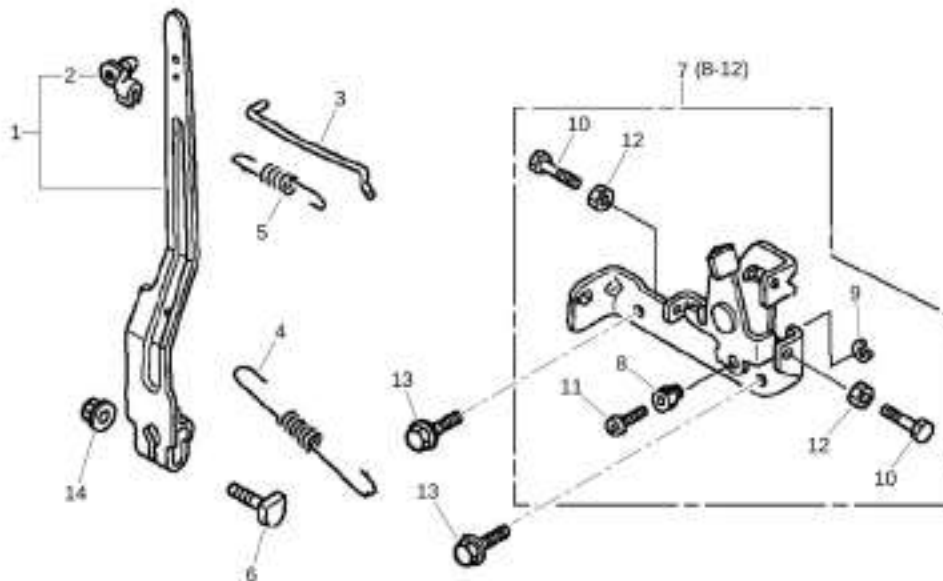

11.25

Refer to Parts Online for the most up to date information. The printed information might be outdated.

Mon Jun 08 12:32:13 UTC 2026

Rammer DR6X

Item	Part No.	Qty	Name	SN INFO
1	DL05748528	1	Arm governor	
2	DL05747847	1	Lever joint	
3	DL05748207	1	Governor rod	
4	DL05749136	1	Return spring	
5	DL05749135	1	Return spring	
6	DL05748997	1	Screw	
7	DL05748529	1	Control assy.	
8	DL05747332	1	Wire holder	
9	DL05747333	1	Spring ring	
10	DL05747810	2	Screw	
11	DL05747334	1	Screw	
12	DL05747812	2	Nut	
13	DL05747995	2	Screw	
14	DL05747312	1	Collar nut	

Refer to Parts Online for the most up to date information. The printed information might be outdated.

Mon Jun 08 12:32:13 UTC 2026