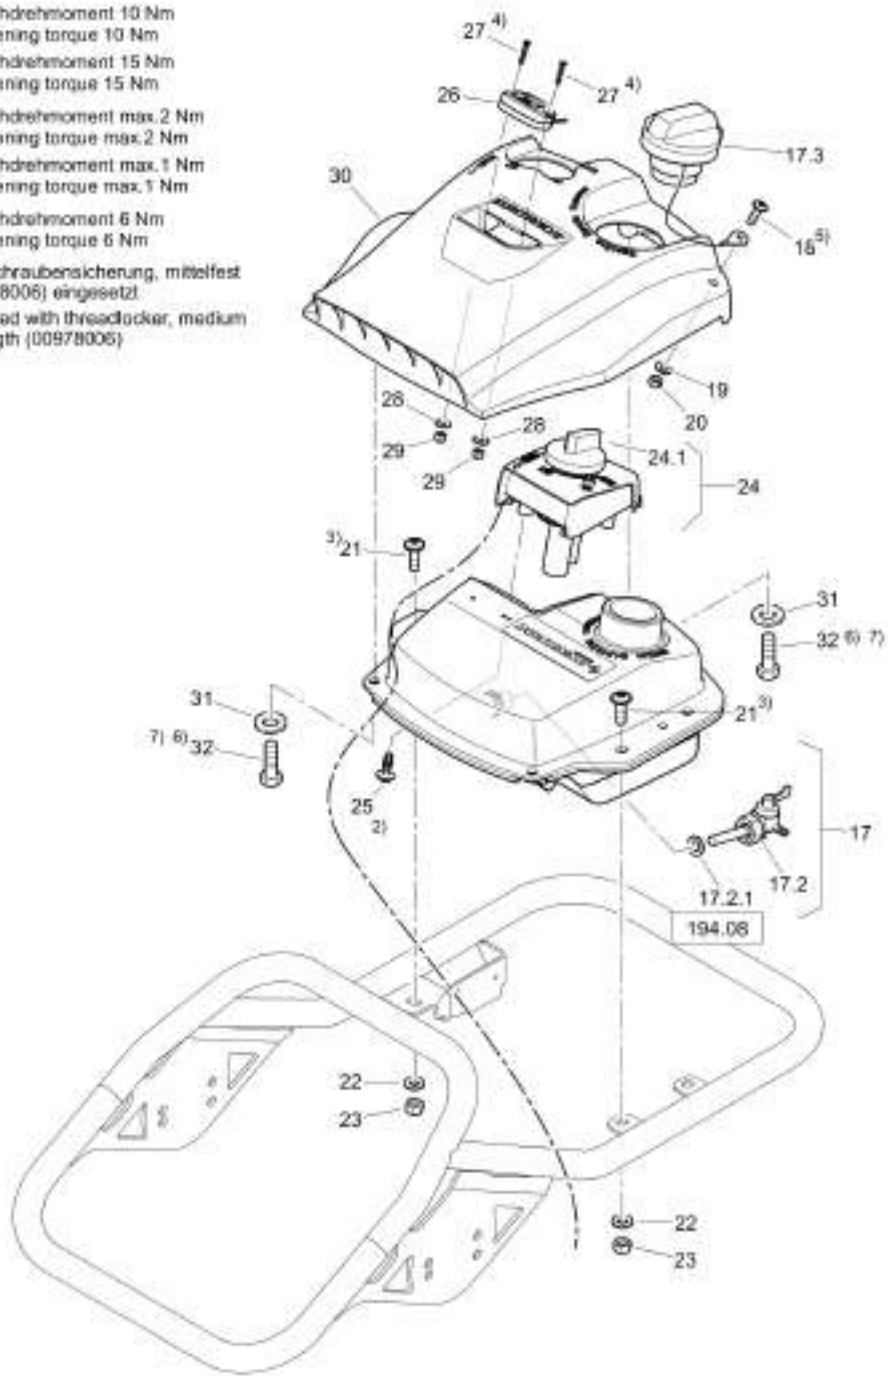

2) Anziehdrehmoment 10 Nm
  Tightening torque 10 Nm
3) Anziehdrehmoment 15 Nm
  Tightening torque 15 Nm
4) Anziehdrehmoment max. 2 Nm
  Tightening torque max. 2 Nm
5) Anziehdrehmoment max. 1 Nm
  Tightening torque max. 1 Nm
6) Anziehdrehmoment 6 Nm
  Tightening torque 6 Nm
7) Mit Schraubensicherung, mittelfest
  (00978006) eingesetzt
  Inserted with threadlocker, medium
  strength (00978006)

52.16/2