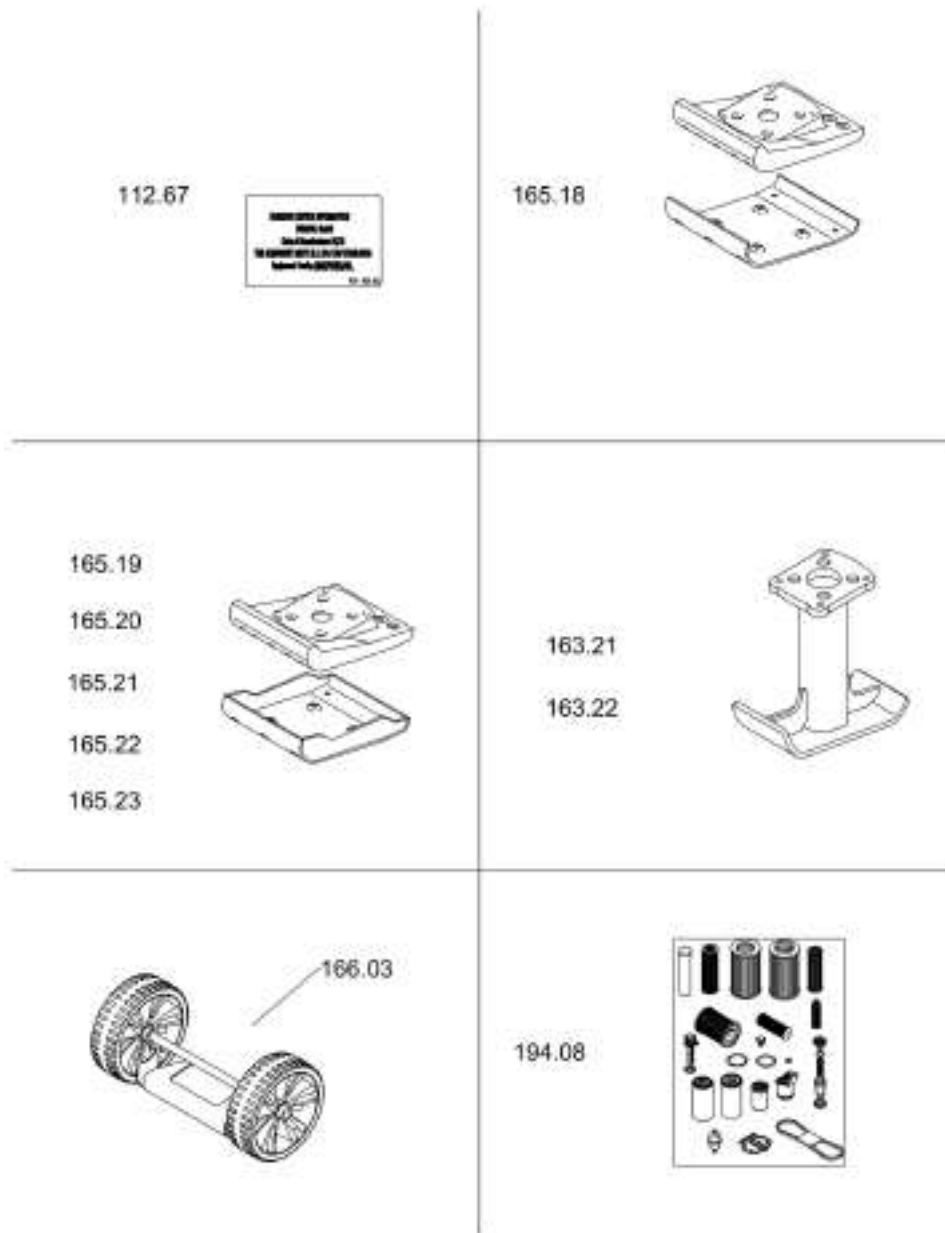

110 Options DL92400001_00_110_DR6X Special Equipment

110.00

Refer to Parts Online for the most up to date information. The printed information might be outdated.

Mon Jun 08 12:32:34 UTC 2026

Rammer DR6X

Item	Part No.	Qty	Name	SN INFO
112.67	DL92400119_01		SP5-Gas emission dir. EVAP EPA	
165.17	DL54100402_00		X21-Foot plate 280mm 13°	
165.23	DL54100401_01		X27-Foot plate 160mm 13°	SN - from 101924151001 to 101924151597
165.23	DL54100401_02		X27-Foot plate 160mm 13°	SN - from 101924151598 ff.
194.08	DL92492405_02		Service kit	

Refer to Parts Online for the most up to date information. The printed information might be outdated.

Mon Jun 08 12:32:34 UTC 2026