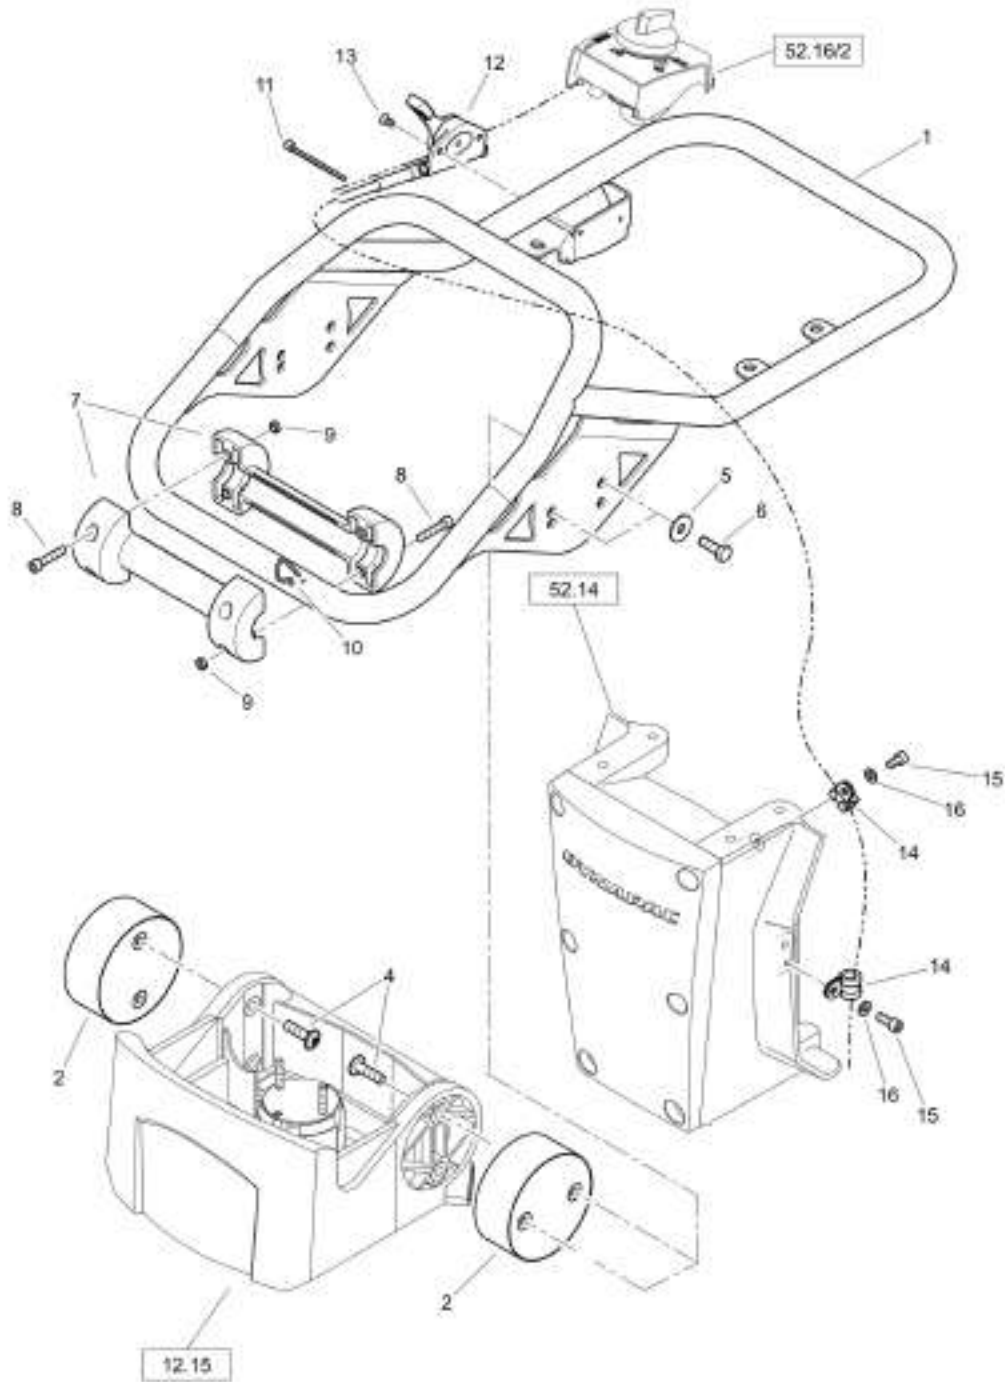

Rammer DR6X

Item	Part No.	Qty	Name	SN INFO
24	DL54270234	1	Shut down device	
24.1	DL54270235	1	Switch	
25	DL07815008	3	Screw	
26	DL54110560	1	Hourmeter and rpm meter	SN - from 101924181426 ff.
26.1	DL05767954	1	Hourmeter and rpm meter	
26.2	DL54110559	1	Protection hose	
26	DL05767954	1	Hourmeter and rpm meter	SN - from 101924181219 to 101924181425
27	DL07310336	2	Screw	
28	DL08590309	2	Washer	
29	DL08130305	2	Safety nut	
30	DL92410985	1	Cover	
31	DL08621064	3	Washer	
32	DL07140626	3	Screw	

Refer to Parts Online for the most up to date information. The printed information might be outdated.

Mon Jun 08 12:32:27 UTC 2026

52.16/1

Refer to Parts Online for the most up to date information. The printed information might be outdated.

Mon Jun 08 12:32:28 UTC 2026