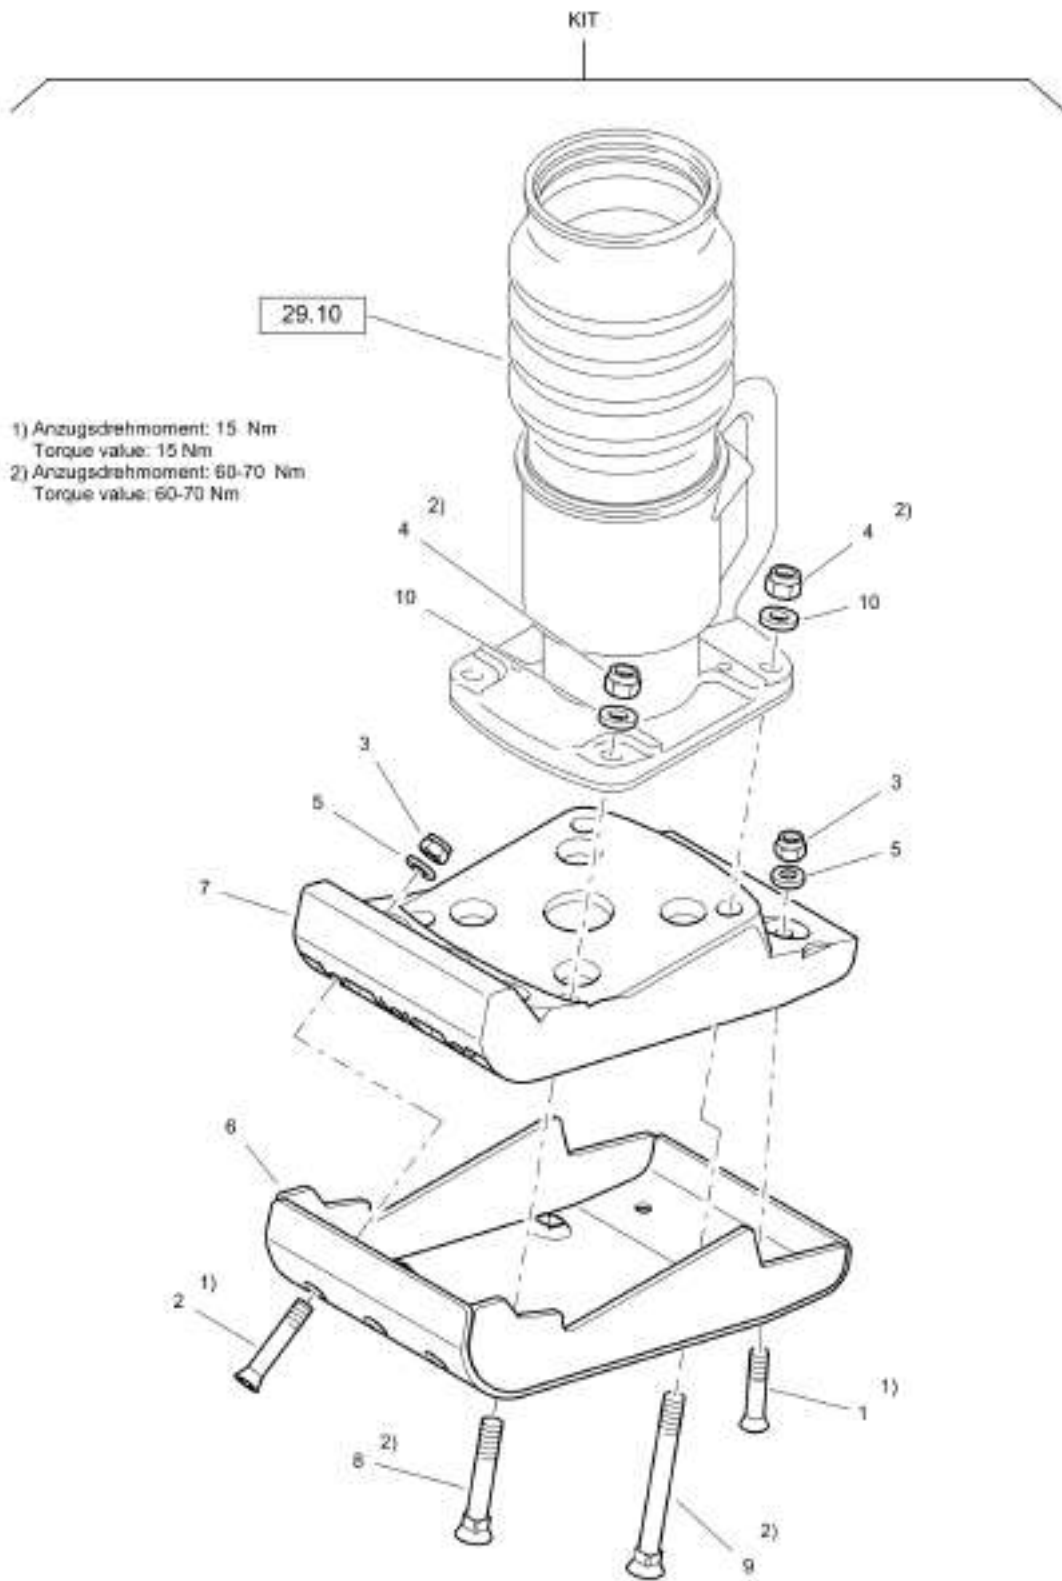

Field kits DL92401019 X27-Foot plate 160mm 13°

Refer to Parts Online for the most up to date information. The printed information might be outdated.

Mon Jun 08 12:32:00 UTC 2026

Rammer DR6X

Item	Part No.	Qty	Name	SN INFO
KIT	DL92401019	1	X27-Foot plate 160mm 13°	
1	DL07320830	2	Screw	
2	DL07320836	3	Screw	
3	DL08130813	5	Safety nut	
4	DL08131218	4	Safety nut	
5	DL08611095	5	Washer	
6	DL54210378	1	Base plate	
7	DL54003089	1	Tamping plate	
8	DL07361227	2	Screw	
9	DL07361239	2	Screw	
10	DL08752130	4	Spring washer	
29.10	-		Spring and guide unit	

Refer to Parts Online for the most up to date information. The printed information might be outdated.

Mon Jun 08 12:32:00 UTC 2026