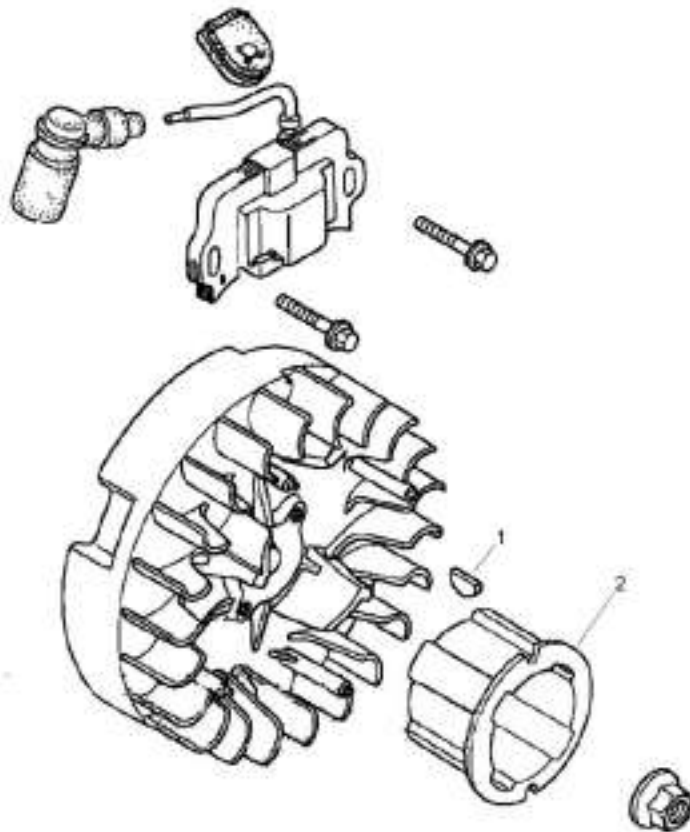

Mon Jun 08 12:32:16 UTC 2026

11.46-1

Refer to Parts Online for the most up to date information. The printed information might be outdated.

Mon Jun 08 12:32:17 UTC 2026

Rammer DR6X

Item	Part No.	Qty	Name	SN INFO
1	DL05747191	1	Woodruff key	
2	DL05749088	1	Starting pulley	