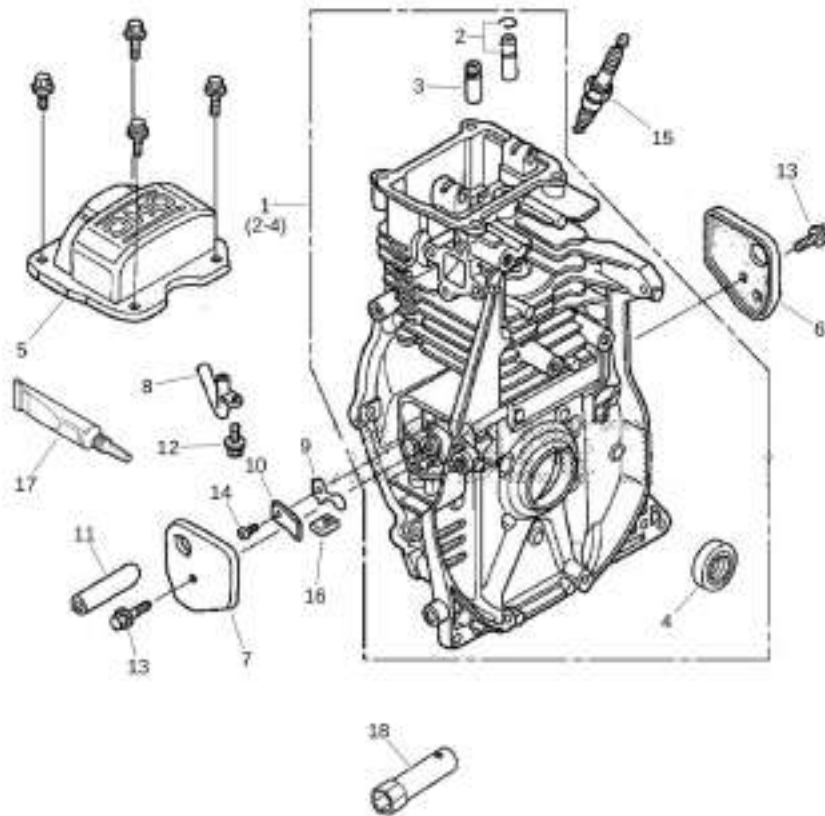

11.07

Refer to Parts Online for the most up to date information. The printed information might be outdated.

Mon Jun 08 12:32:09 UTC 2026

Rammer DR6X

Item	Part No.	Qty	Name	SN INFO
1	DL05749127	1	Crankcase	
2	DL05748165	1	Valve guide	
3	DL05748166	1	Valve guide	
4	DL05748598	1	Radial seal	
5	DL05748168	1	Valve cover	
6	DL05748169	1	Cover	
7	DL05748170	1	Cover	
8	DL05748176	1	Suction pipe	
9	DL05748171	1	Oil drain valve	
10	DL05748172	1	Plate	
11	DL05748173	1	Ventilation tube	
12	DL05748177	1	Screw	
13	DL05747995	6	Screw	
14	DL05748174	1	Screw	
15	DL05748175	1	Spark plug	
16	DL05749208	1	Breather filter	
17	DL05748234	1	Sealing compound	
18	DL05748277	1	Spark plug spanner	

Refer to Parts Online for the most up to date information. The printed information might be outdated.

Mon Jun 08 12:32:09 UTC 2026