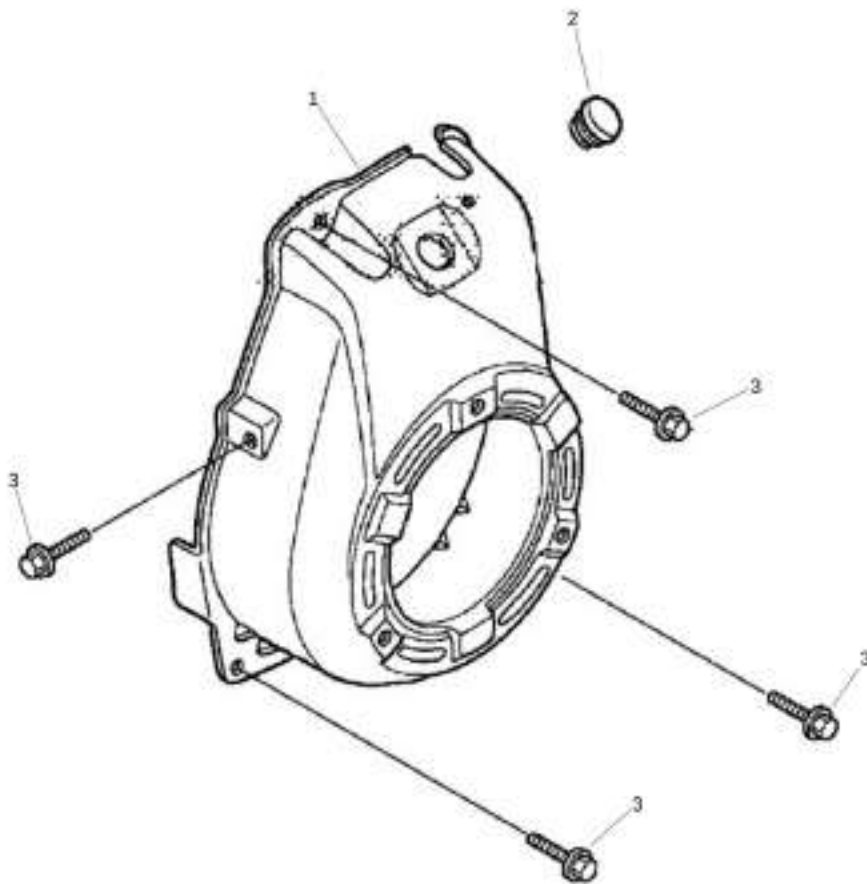

11.44

Refer to Parts Online for the most up to date information. The printed information might be outdated.

Mon Jun 08 12:32:16 UTC 2026

Rammer DR6X

Item	Part No.	Qty	Name	SN INFO
1	DL05748540	1	Housing cover	
2	DL05747658	1	Rubber grommet	
3	DL05747995	4	Screw	

Refer to Parts Online for the most up to date information. The printed information might be outdated.

Mon Jun 08 12:32:16 UTC 2026