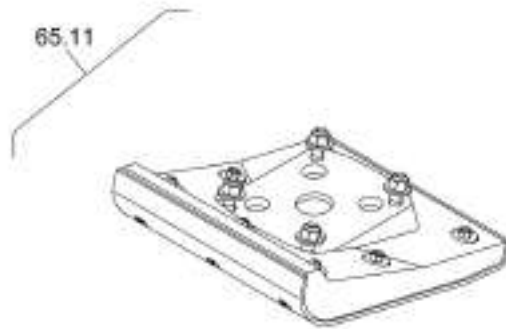

Rammer DR6X

Item	Part No.	Qty	Name	SN INFO
1	DL92410688	1	Engine protector plate	
2	DL92410125	1	Engine protector plate	
3	DL06140926	1	Stop buffer	
4	DL08590617	1	Washer	
5	DL08130611	1	Safety nut	
6	DL07140820	4	Screw	
7	DL08510817	4	Washer	
8	DL92410543	1	Cover plate	
9	DL07140622	4	Screw	
10	DL08510612	4	Washer	
11	DL92410134	5	Spacer sleeve	
12	DL07550841	5	Tapped pin	
13	DL07140814	5	Screw	
14	DL08510817	5	Washer	
15	DL08510612	1	Washer	
12.13	-		Engine	
52.14	-		Housing	

Refer to Parts Online for the most up to date information. The printed information might be outdated.

Mon Jun 08 12:32:31 UTC 2026

65 Plate DL92400001_00_065_DR6X-15 Plate / Foot

65.00

Refer to Parts Online for the most up to date information. The printed information might be outdated.

Mon Jun 08 12:32:31 UTC 2026