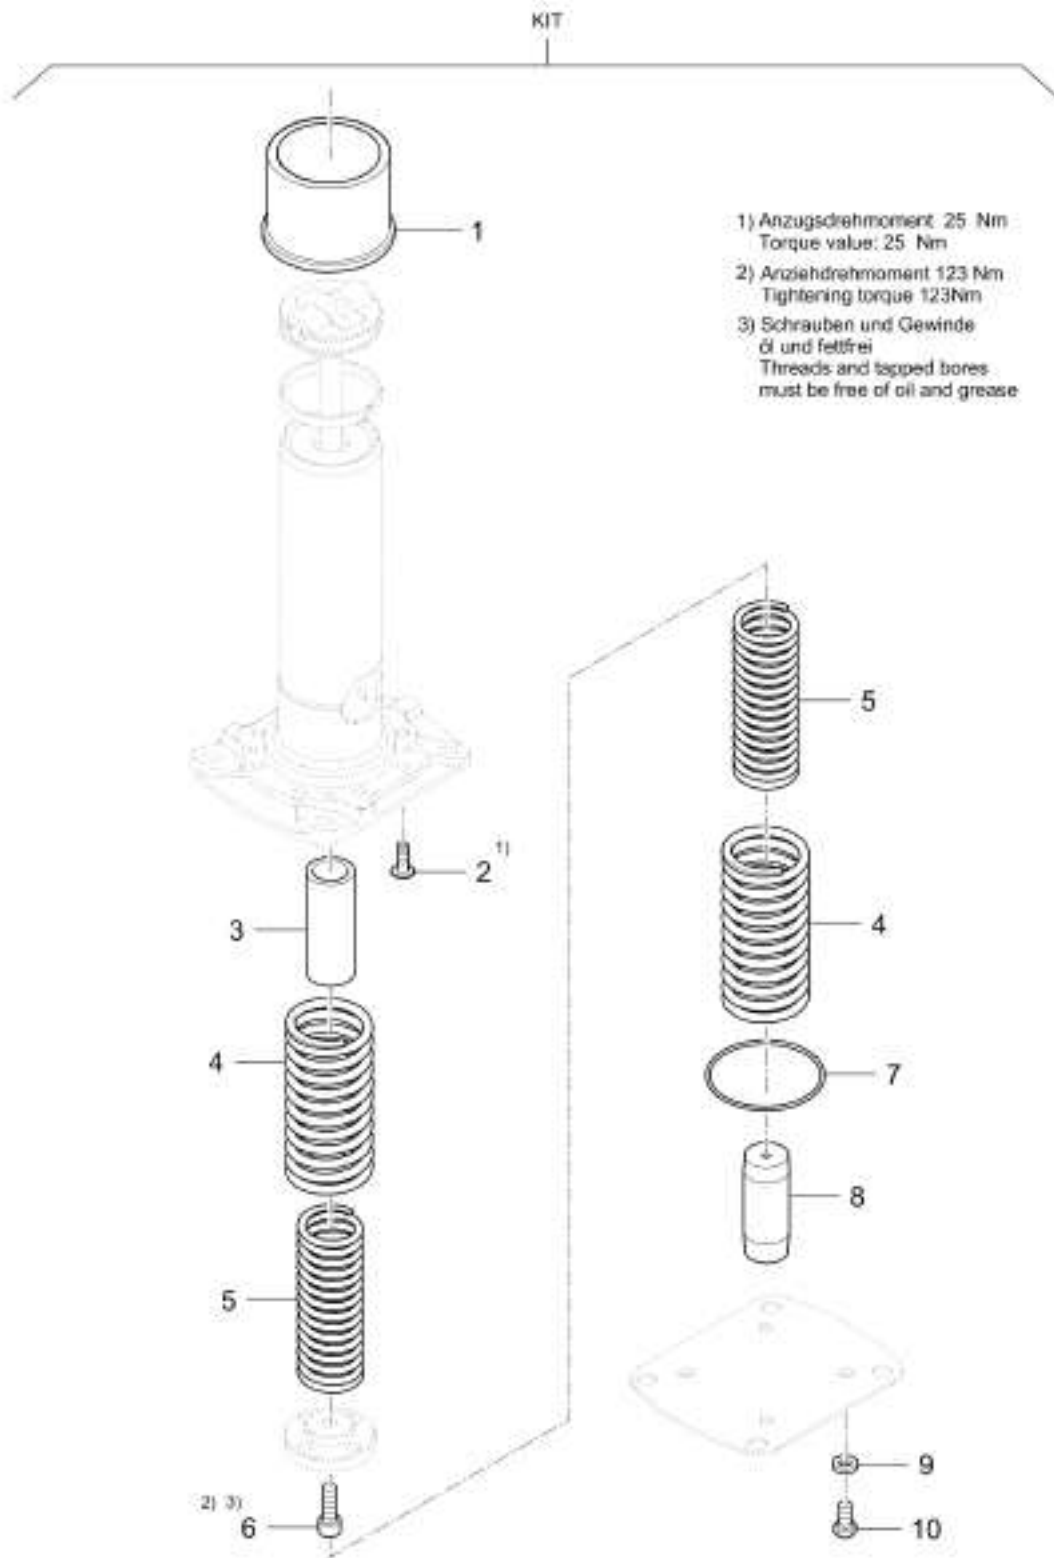

Service, repair and wear part kits 4812328239 Repair kit, spring unit

Refer to Parts Online for the most up to date information. The printed information might be outdated.

Mon Jun 08 12:31:54 UTC 2026

Rammer DR6X

Item	Part No.	Qty	Name	SN INFO
KIT	4812328239	1 EA	Repair kit, spring unit	
1	DL54210266	1 EA	Stop	
2	DL07210825	8 EA	Screw	
3	DL54210260	1 EA	Stop	
4	DL54210133	2 EA	Pressure spring	
5	DL54210134	2 EA	Pressure spring	
6	DL07231227	1 EA	Screw	
7	DL06220853	1 EA	Loop ring	
8	DL54210261	1 EA	Stop	
9	DL08752084	4 EA	Spring washer	
10	DL07140818	4 EA	Screw	

Refer to Parts Online for the most up to date information. The printed information might be outdated.

Mon Jun 08 12:31:54 UTC 2026