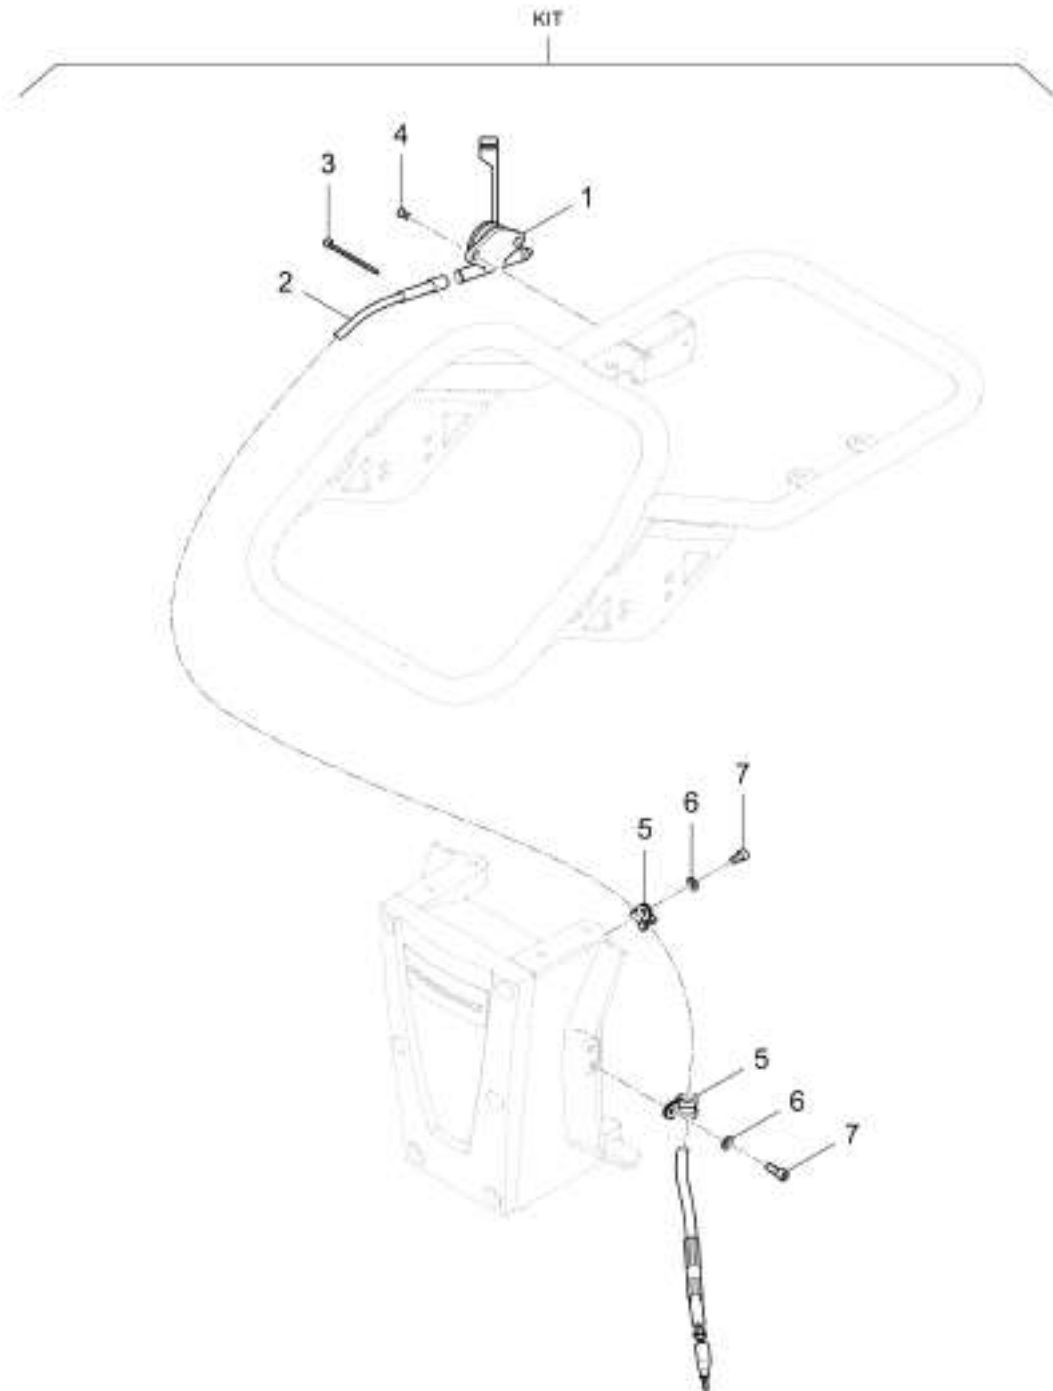

Service, repair and wear part kits 4812217545 Repair kit, throttle unit

Refer to Parts Online for the most up to date information. The printed information might be outdated.

Mon Jun 08 12:31:56 UTC 2026

Rammer DR6X

Item	Part No.	Qty	Name	SN INFO
KIT	4812217545	1	Repair kit, throttle control	
1	DL05566580	1	Control box with lever	
2	DL05561619	1	Control	
3	DL06911047	10	Cable strap	
4	DL07310512	2	Screw	
5	DL05551944	2	Tube clamp	
6	DL08510612	2	Washer	
7	DL07230693	2	Screw	

Refer to Parts Online for the most up to date information. The printed information might be outdated.

Mon Jun 08 12:31:56 UTC 2026