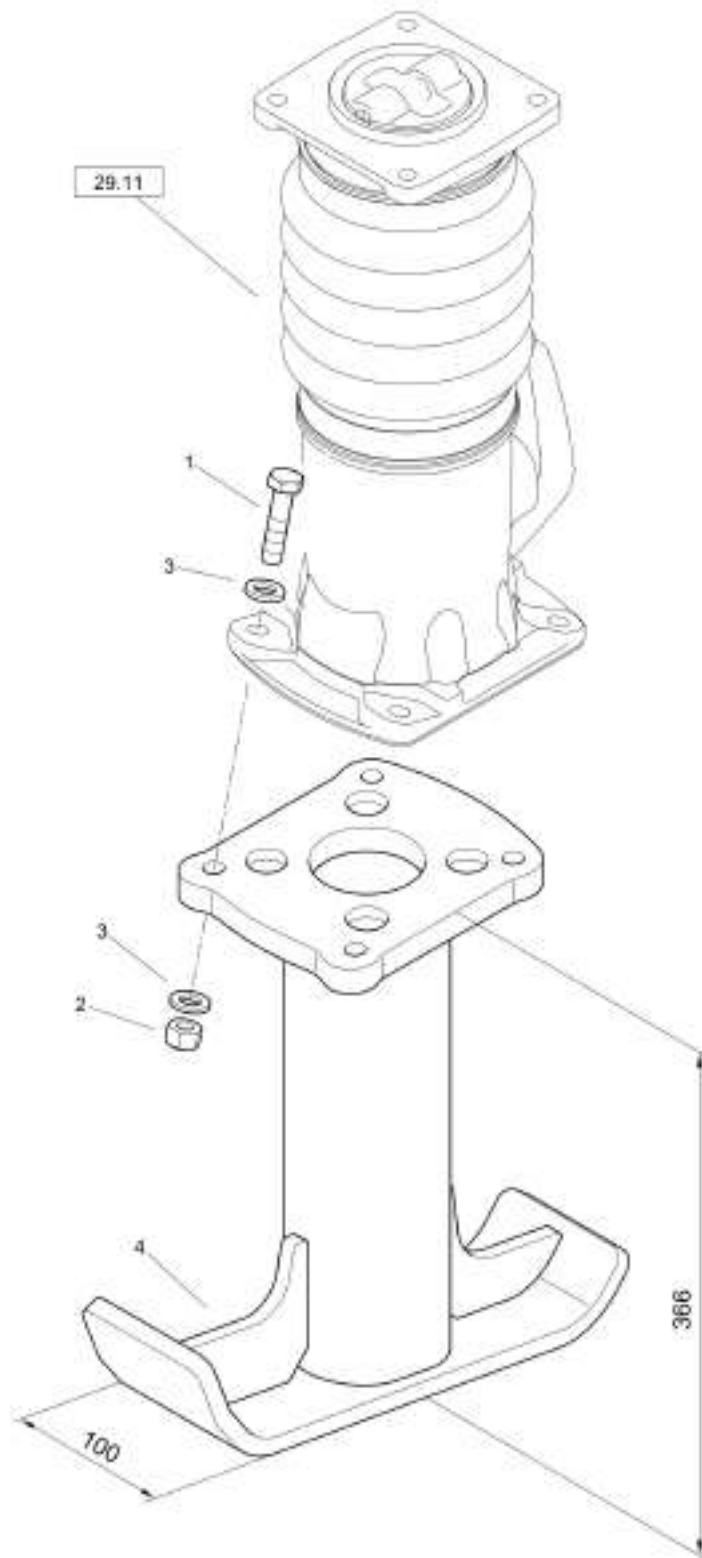

Field kits DL92401021 X18-Foot extension, 366x100

Refer to Parts Online for the most up to date information. The printed information might be outdated.

Mon Jun 08 12:32:04 UTC 2026

Rammer DR6X

Item	Part No.	Qty	Name	SN INFO
.	DL92401021	1	X18-Foot extension, 366x100	
1	DL07141248	4	Screw	
2	DL08131218	4	Safety nut	
3	DL08511324	8	Washer	
4	DL54103004	1	Foot extension	

Refer to Parts Online for the most up to date information. The printed information might be outdated.

Mon Jun 08 12:32:04 UTC 2026