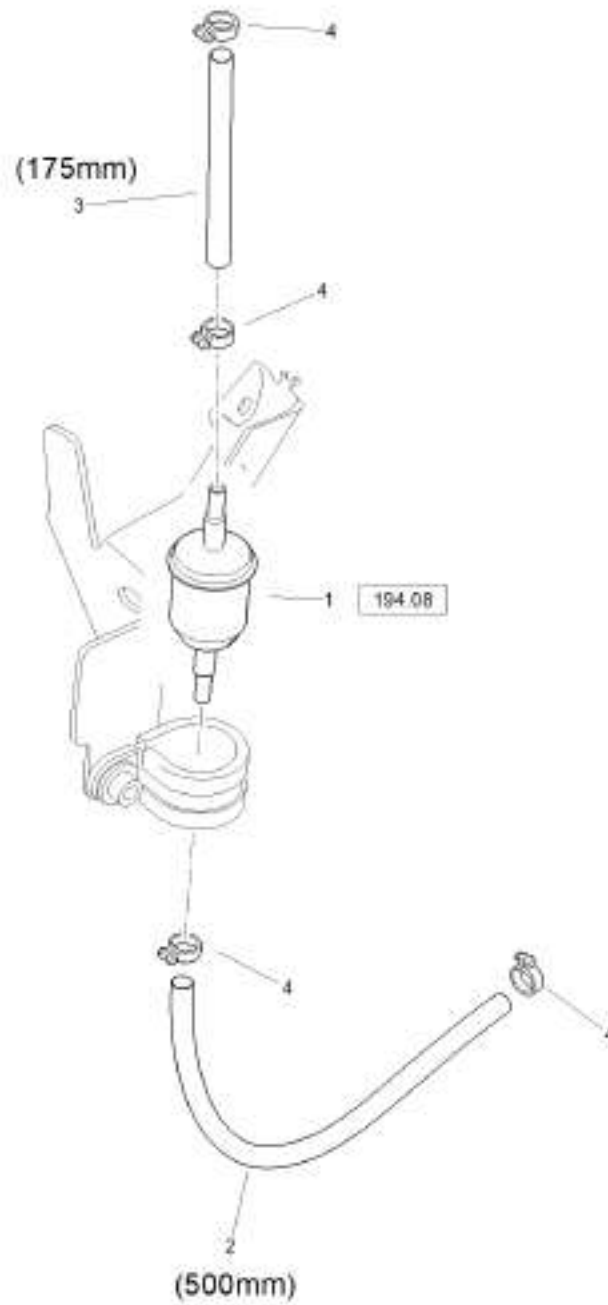

12.26

Refer to Parts Online for the most up to date information. The printed information might be outdated.

Mon Jun 08 12:32:23 UTC 2026

Rammer DR6X

Item	Part No.	Qty	Name	SN INFO
1	DL05904718	1	Filter cartridge	
2	DL00661098	5	Fuel hose	
3	DL00661098	1.75	Fuel hose	
4	DL05554095	4	Hose clip	

Refer to Parts Online for the most up to date information. The printed information might be outdated.

Mon Jun 08 12:32:23 UTC 2026