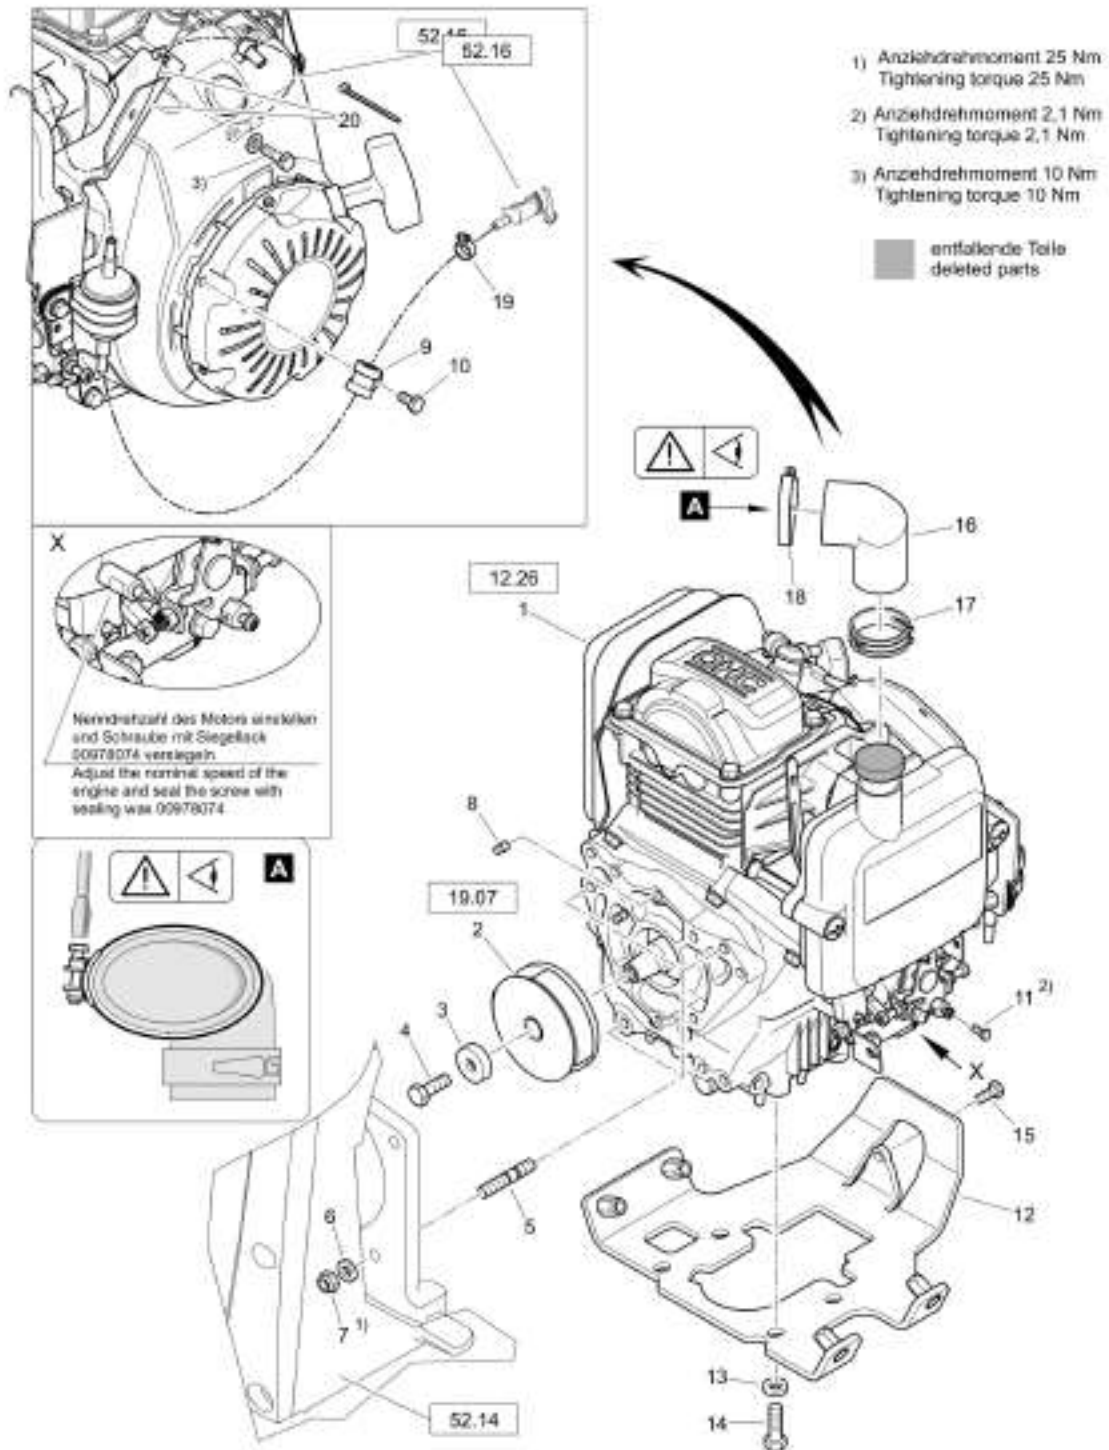

12.13

Refer to Parts Online for the most up to date information. The printed information might be outdated.

Mon Jun 08 12:32:20 UTC 2026

Rammer DR6X

Item	Part No.	Qty	Name	SN INFO
1	DL54110511	1	Engine, assembled	
2	DL05650135	1	Centrifugal clutch	
3	DL54240187	1	Washer	
4	DL07140834	1	Screw	
5	DL07510824	4	Pin screw	
6	DL08752084	4	Spring washer	
7	DL08110811	4	Hexagon nut	
8	DL54240177	2	Centering pin	
9	DL05551944	1	Tube clamp	
10	DL07140629	1	Screw	
11	DL07140403	1	Screw	
12	DL92410603	1	Guard	
13	DL08510817	4	Washer	
14	DL07140842	4	Screw	
15	DL07140629	1	Screw	
16	DL54250170	1	Suction hose	
17	DL05551421	1	Spring band clamp	
18	DL05552406	1	Hose clip	
19	DL05554095	1	Hose clip	
20	DL06911048	2	Cable strap	

Refer to Parts Online for the most up to date information. The printed information might be outdated.

Mon Jun 08 12:32:20 UTC 2026