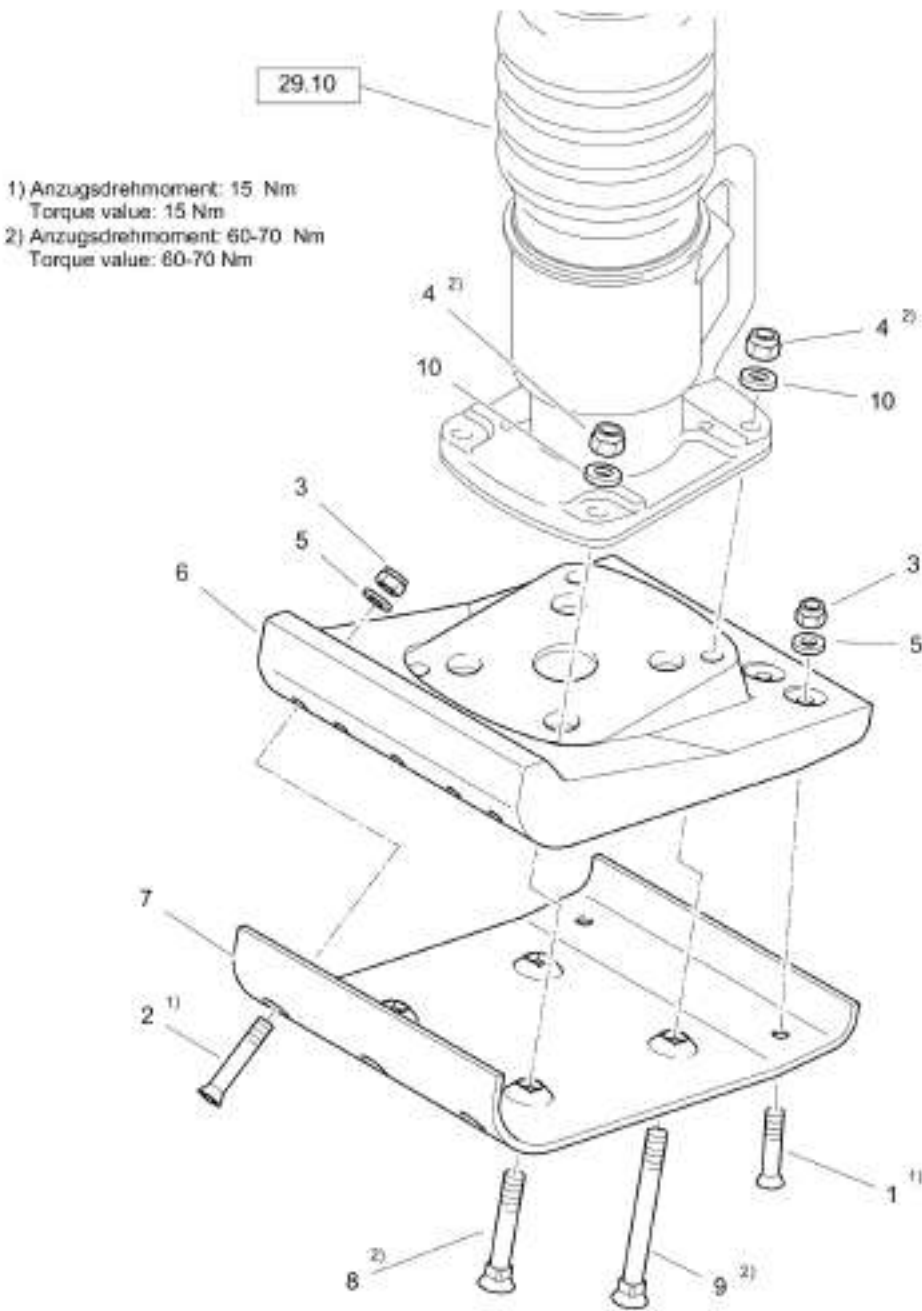

Field kits DL92401014 X22-Foot plate 230mm 13°

Refer to Parts Online for the most up to date information. The printed information might be outdated.

Mon Jun 08 12:32:02 UTC 2026

Rammer DR6X

Item	Part No.	Qty	Name	SN INFO
.	DL92401014	1	X22-Foot plate 230mm 13°	
1	DL07320830	2	Screw	
2	DL07320836	3	Screw	
3	DL08130813	5	Safety nut	
4	DL08131218	4	Safety nut	
5	DL08611095	5	Washer	
6	DL54200107	1	Tamping plate	
7	DL54210380	1	Base plate	
8	DL07361227	2	Screw	
9	DL07361239	2	Screw	
10	DL08752130	4	Spring washer	
29.10	-		Spring and guide unit	

Refer to Parts Online for the most up to date information. The printed information might be outdated.

Mon Jun 08 12:32:02 UTC 2026