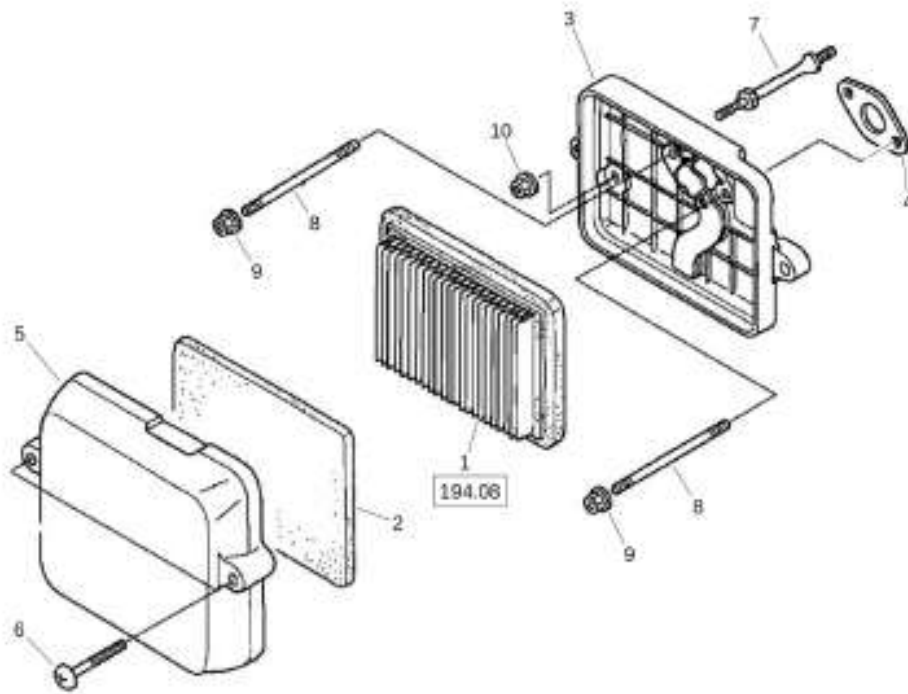

Rammer DR6X

Item	Part No.	Qty	Name	SN INFO
1	DL05749083	1	Piston ring set	
2	DL05749084	1	Piston	
3	DL05747134	1	Floating wrist pin	
4	DL05749130	1	Piston rod	
5	DL05749131	2	Screw	
6	DL05747396	2	Spring ring	
7	DL05749132	1	Crankshaft	
8	DL05749133	1	Radial ball bearing	

Refer to Parts Online for the most up to date information. The printed information might be outdated.

Mon Jun 08 12:32:10 UTC 2026

11.22

Refer to Parts Online for the most up to date information. The printed information might be outdated.

Mon Jun 08 12:32:11 UTC 2026