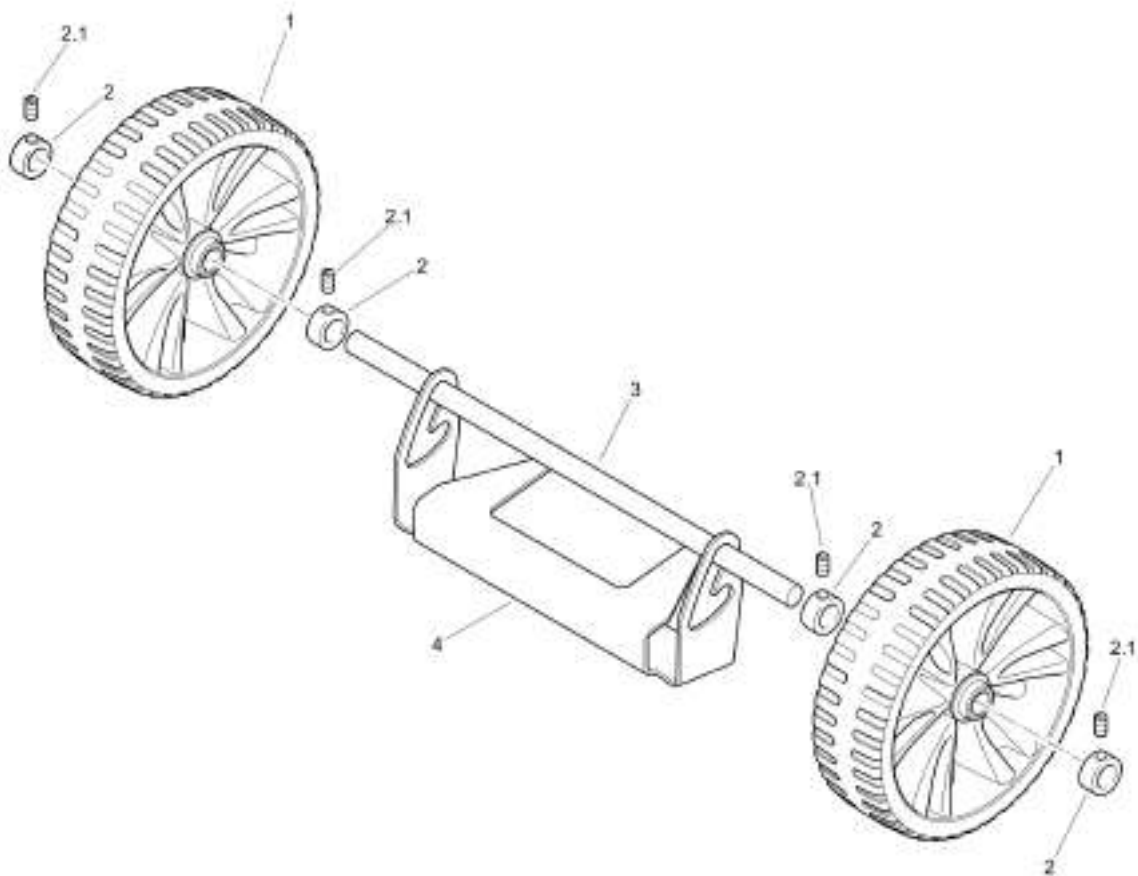

Field kits DL92401022 T94-Transport wheels, failsave

Refer to Parts Online for the most up to date information. The printed information might be outdated.

Mon Jun 08 12:32:05 UTC 2026

Rammer DR6X

Item	Part No.	Qty	Name	SN INFO
.	DL92401022	1	T94-Transport wheels,failsave	
1	DL06704548	2	Rubber tyre	
2	DL09201020	4	Adjusting ring	
2.1	DL07760600	1	Tapped pin	
3	DL54003090	1	Axle	
4	DL54003091	1	Plate	

Refer to Parts Online for the most up to date information. The printed information might be outdated.

Mon Jun 08 12:32:05 UTC 2026